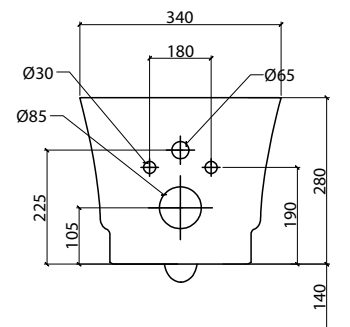

WHITE CERAMIC

MADE IN ITALY

Dimensioni cm / Dimensions cm

L34 P50 H28

Peso / Weight

kg. 19

Accessori / Accessories

WC100S-SL - Sedile soft close slim / Slim soft close seat cover

Vista zenitale / Zenital view

Sezione / Section

IT

Dimensioni:

Tutte le misure possono variare leggermente rispetto ai pezzi reali in considerazione di usura degli stampi, variazioni tecniche negli impasti utilizzati e nel processo produttivo.

EN

Dimensions:

All dimensions can show small differences compared to the real product due to usure of moulds, technical variations of raw materials in the mixture and in production.

Note:

Due to a continuing development programme to improve design and performance, the manufacturer reserves all rights to vary specifications without prior information.