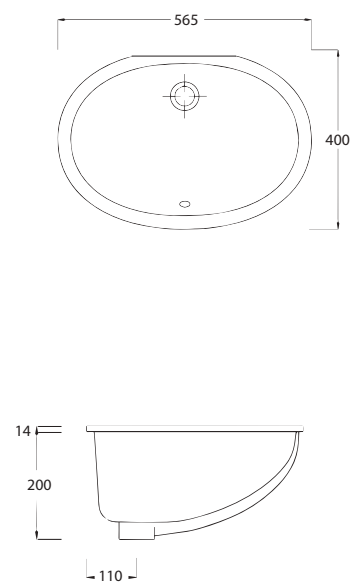

Cod. SOTTOP Lavabo sottopiano / Undercounter washbasin