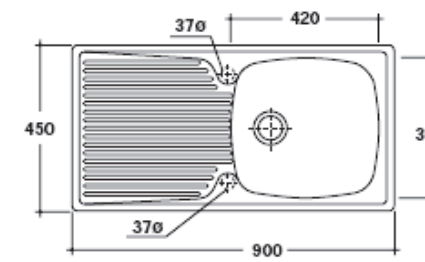

FINITURE LUCIDE

Bianco
White

Cod. 5001 Lavello da mobile, reversibile S/F / Furniture sink, reversible

Cod. 5003 Lavello da mobile, reversibile S/F / Furniture sink, reversible

Cod. 5002 Lavello da mobile, reversibile S/F / Furniture sink, reversible