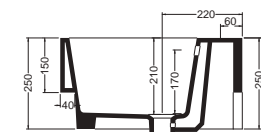

Cod. LAB4550 Lavabo in ceramica / *Ceramic washbasin*