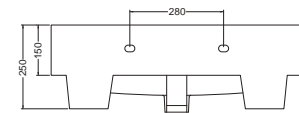

Cod. LAB7550 Lavabo in ceramica / *Ceramic washbasin*