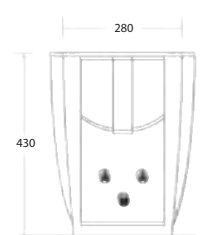

Cod. MIBI101 Bidet a terra / *Back to wall bidet*