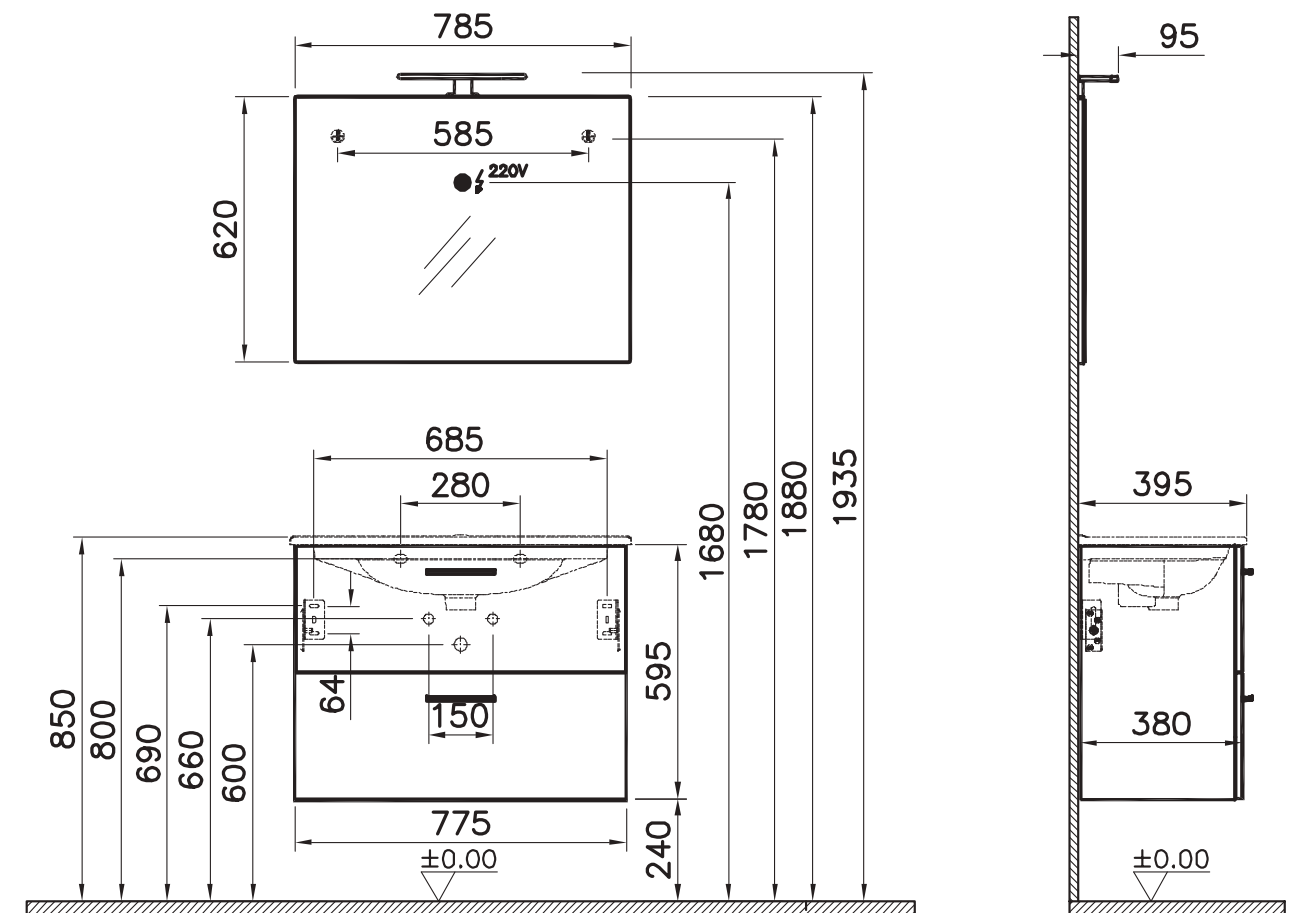

Cod. 75021 Mobile sospeso 2 cassetti con lavabo e specchio BIANCO / Wall-hung cabinet with washbasin and mirror WHITE
Cod. 75102 Mobile sospeso 2 cassetti con lavabo e specchio ANTRACITE / Wall-hung cabinet with washbasin and mirror ANTRACITE
Cod. 75102 Mobile sospeso 2 cassetti con lavabo e specchio CORDOBA / Wall-hung cabinet with washbasin and mirror CORDOBA