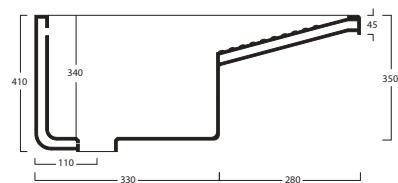

Cod. 2004 Coppia muriccioli / *Ceramic support*

ARTICOLI VARI

Cod. VAINS

Vaso infanzia scarico pavimento
Child closed floor drain
30x42x31H

Cod. VAINP

Vaso infanzia scarico parete
Child closed wall drain
30x42x31H