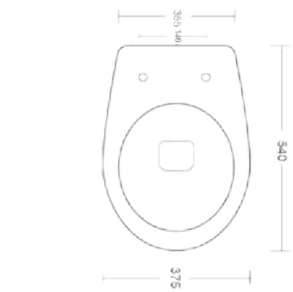

Cod. MIVA050 WC a terra senza brida/ Back to wall WC rimless