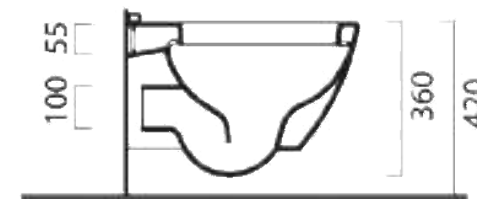

Cod. MIDIVAS WC sospeso / Wall hung WC