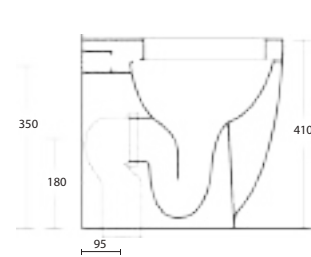

Our design for your home

MILAN LAVABO
Lavabo appoggio ø40
ø40 Countertop washbasin
Cod. MILA40
ø40x14h cm

MILAN
LAVABO

Cod. MIVA100 WC a terra filomuro con brida / *Back to wall WC with rimless*

Cod. MILA40 Lavabo appoggio / *Countertop washbasin*