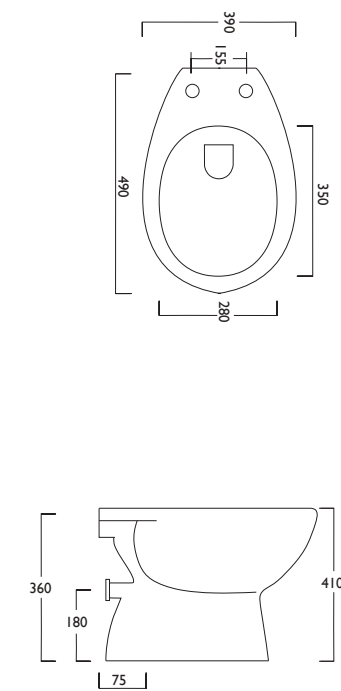

Cod. VAS02 Vaso 2 fori / Wc 2 holes

Cod. 00105 Cassetta alta senza coperchio / High level cistern without lid