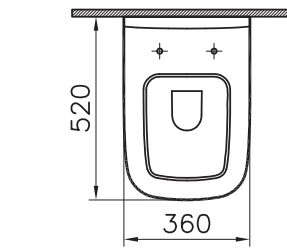

Cod. 5520L003-0075 WC a terra / Back to wall WC

Cod. 5507L003_0101 WC sospeso / Wall hung WC