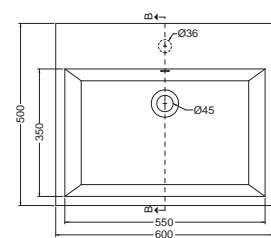

Cod. LAB6050 Lavabo in ceramica / *Ceramic washbasin*