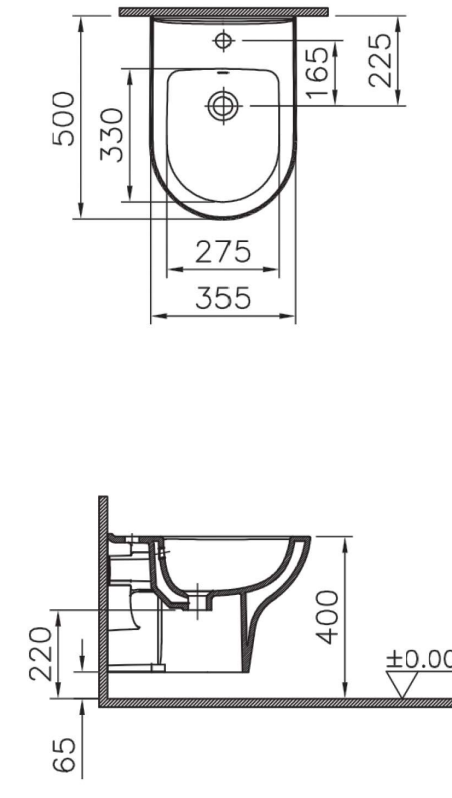

Cod. 5788L003-0075 WC a terra / Back to wall WC

Cod. 5785L003-0075 WC sospeso / Wall hung WC