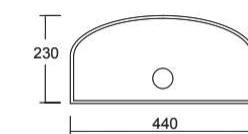

Cod. 00105 Cassetta alta senza coperchio / High level cistern without lid