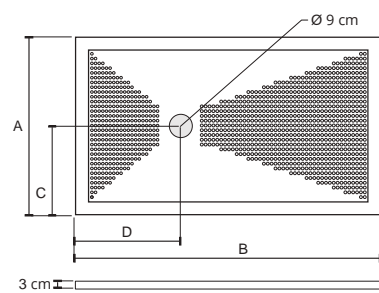

Piatto doccia H3 / Shower tray H3

COD.	cm A X B	cm C	cm D	KG
○ UPC88	cm 80X80	cm 40	cm 40	20
○ UPC810	cm 80X100	cm 40	cm 31	25
○ UPC812	cm 80X120	cm 40	cm 41	34
○ UPC814	cm 80X140	cm 40	cm 51	36

STYLE & DESIGN