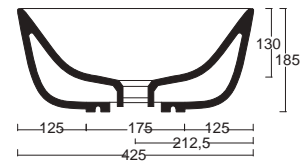

Cod. W2007 Lavabo appoggio senza troppopieno / *Countertop washbasin without overflow*