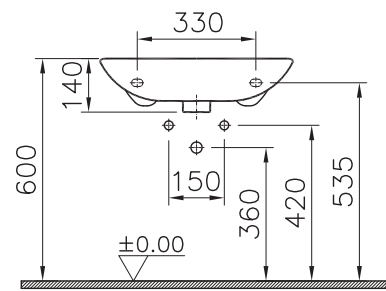

MILAN PLUS Vasi e bidet_ *Wc and bidet*

Cod. MIVA050

Vaso a terra senza brida
Back to wall wc rimless
35,5x54x49H

Cod. MIBI050

Bidet a terra
Back to wall bidet
35,5x54x49H

Cod. MISE050
Coprivaso termoindurente ECO
ECO Thermosetting seat cover