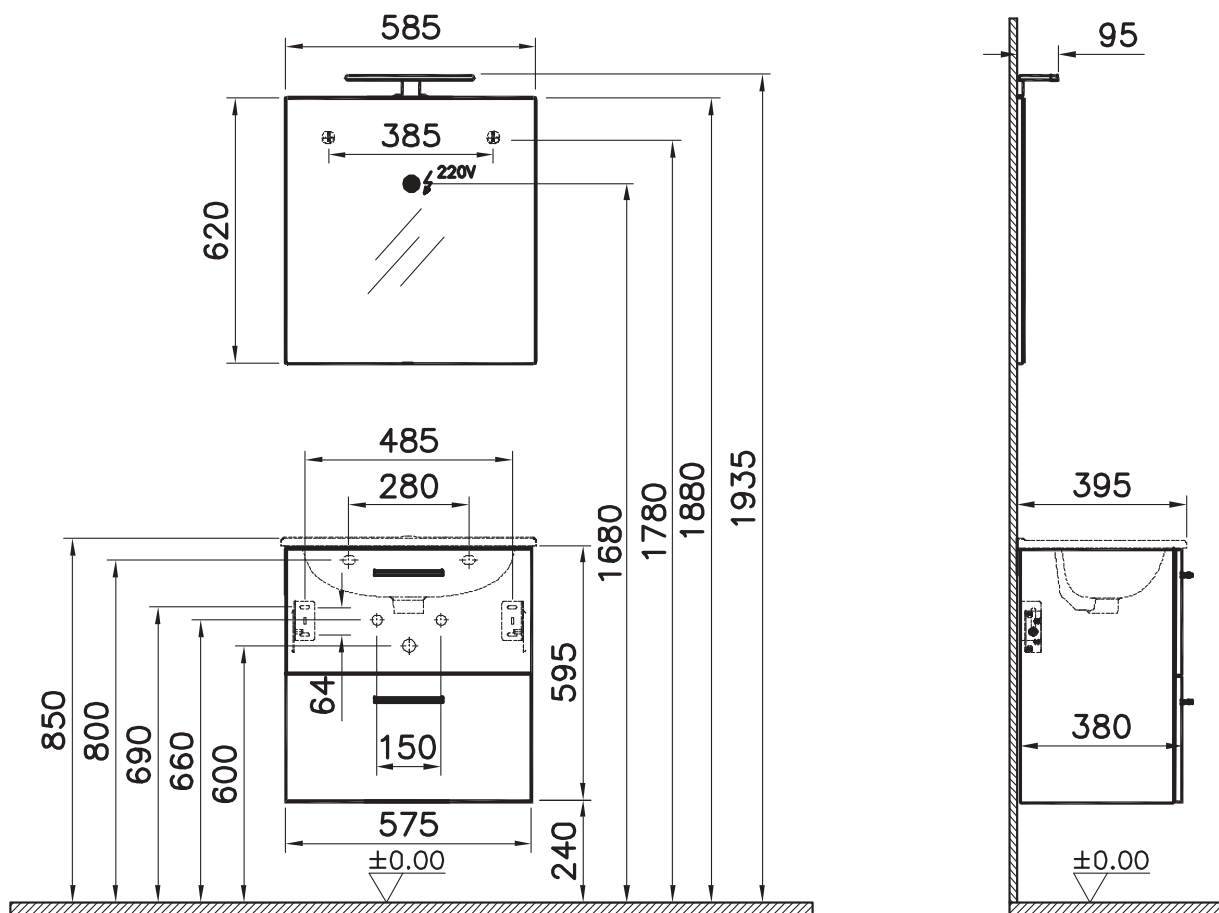

Cod. 75021 Mobile sospeso 2 cassetti con lavabo e specchio BIANCO / Wall-hung cabinet with washbasin and mirror WHITE
Cod. 75102 Mobile sospeso 2 cassetti con lavabo e specchio ANTRACITE / Wall-hung cabinet with washbasin and mirror ANTRACITE
Cod. 75102 Mobile sospeso 2 cassetti con lavabo e specchio CORDOBA / Wall-hung cabinet with washbasin and mirror CORDOBA