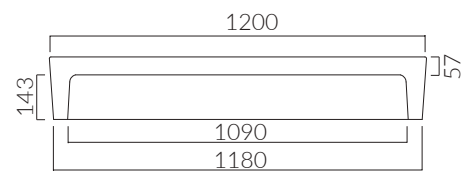

Cod. 2007 Canale da 120, smaltato su 4 lati / Basin 120, glazed on 4 sides