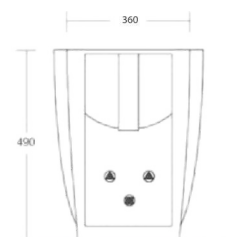

Cod. MIBI050 Bidet a terra / Back to wall bidet