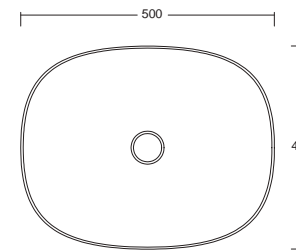

Cod. W0717 Lavabo appoggio senza troppopieno e senza foro rubinetto / *Countertop washbasin without overflow, no tap hole*