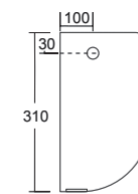

Cod. 00105 Cassetta alta senza coperchio / High level cistern without lid