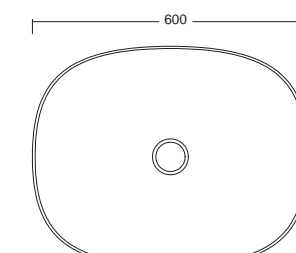

Cod. W0707 Lavabo appoggio senza troppopieno e senza foro rubinetto / *Countertop washbasin without overflow, no tap hole*