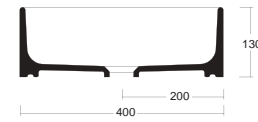

Cod. W0127 Lavabo appoggio senza troppopieno e senza foro rubinetto / *Countertop washbasin without overflow, no tap hole*