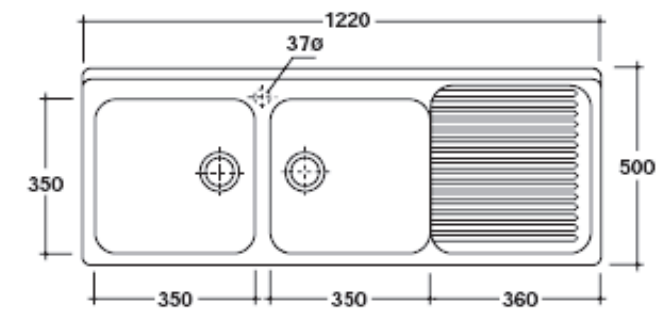

Cod. 5004 Lavello da mobile, scolapiatti Dx / Furniture sink, dx drainer board