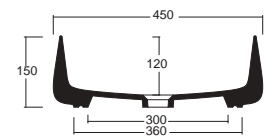

Cod. W0727 Lavabo appoggio senza troppopieno e senza foro rubinetto / *Countertop washbasin without overflow, no tap hole*