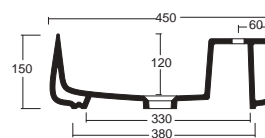

Cod. W0727F Lavabo appoggio senza troppopieno con foro rubinetto / *Countertop washbasin without overflow, with tap hole*