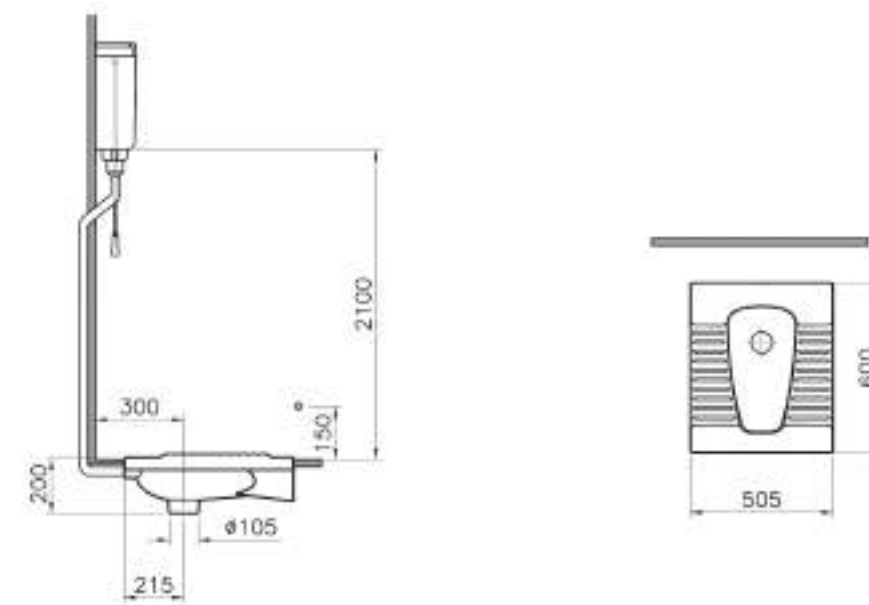

Cod. 5952L003-0054 Vaso alla turca / Squat toilet