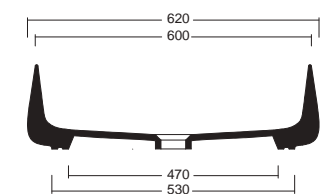

Cod. W0707 Lavabo appoggio senza troppopieno e senza foro rubinetto / *Countertop washbasin without overflow, no tap hole*