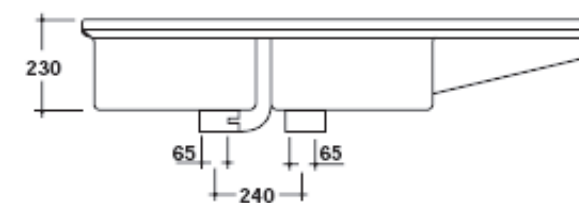

Cod. 5101D90 Lavello ad incasso reversibile S/Fr / Recessed sink, reversible

Cod. 5004 Lavello da mobile, scolapiatti Dx / Furniture sink, dx drainer board