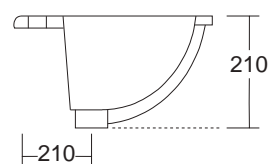

Cod. PIL60 Pilozzo / Ceramic laundry sink

Cod. SOPR57 Lavabo ad incasso sopra piano / *Recessed vanity basin*