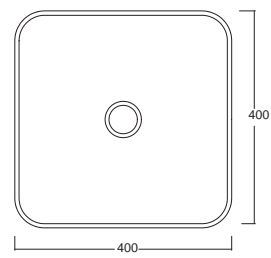

Cod. W0507 Lavabo appoggio senza troppopieno e senza foro rubinetto / *Countertop washbasin without overflow, no tap hole*