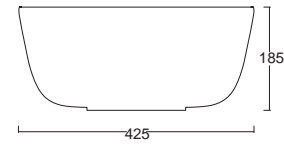

Cod. W2007 Lavabo appoggio senza troppopieno / *Countertop washbasin without overflow*