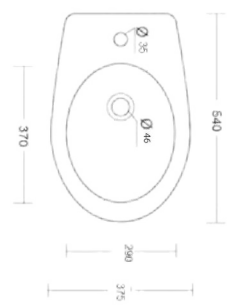

Cod. MIBI050 Bidet a terra / Back to wall bidet