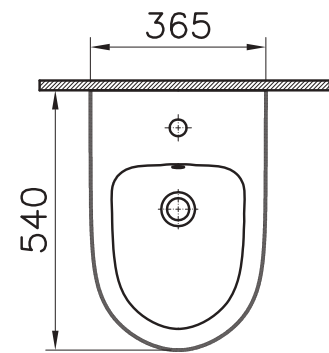

Cod. 4338B003-1046 Bidet sospeso / Wall hung bidet