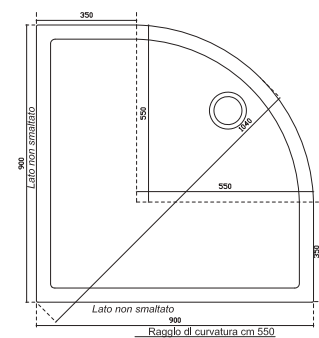

Cod. 1062 Piatto doccia H6 / Shower tray H6