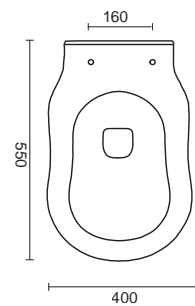

Cod. 3010 WC a terra, scarico pavimento / *Back to wall WC, floor drain*

Cod. 3092 Cassetta alta con coperchio / *High level cistern with lid*