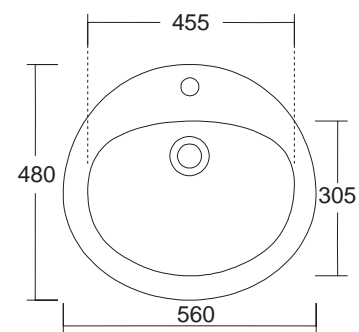

Cod. SOPR57 Lavabo ad incasso sopra piano / *Recessed vanity basin*