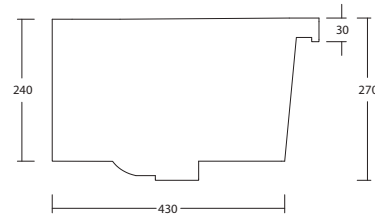

Cod. W013201 Lavatoio tutta vasca. Installazione incasso con troppopieno / *Ceramic laundry sink one bowl with overflow. Inset installation*

* Foro rubinetteria su richiesta / *Tap hole on request*