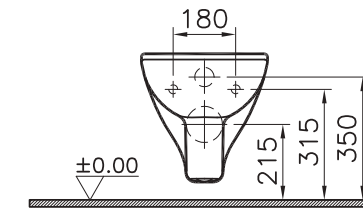

Cod. 5520L003-0075 WC a terra / Back to wall WC

Cod. 5507L003_0101 WC sospeso / Wall hung WC