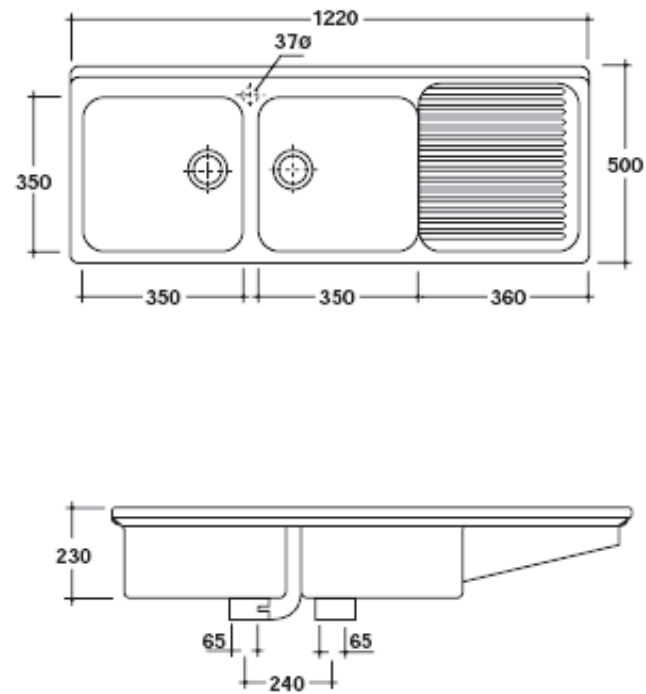

Cod. 5005 Lavello da mobile, scolapiatti Sx / Furniture sink, sx drainer board