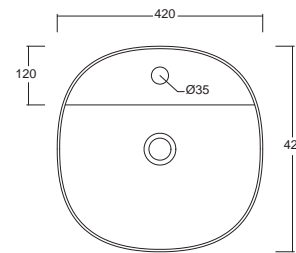

Cod. W0727F Lavabo appoggio senza troppopieno con foro rubinetto / *Countertop washbasin without overflow, with tap hole*