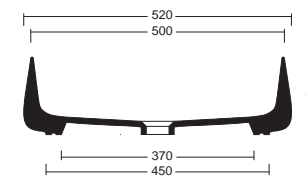

Cod. W0717 Lavabo appoggio senza troppopieno e senza foro rubinetto / *Countertop washbasin without overflow, no tap hole*