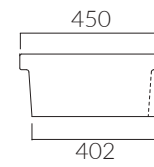

Cod. 2005 Canale da 90, smaltato su 4 lati / Basin 90, glazed on 4 sides