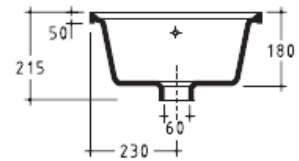

Cod. 5001 Lavello da mobile, reversibile S/F / Furniture sink, reversible