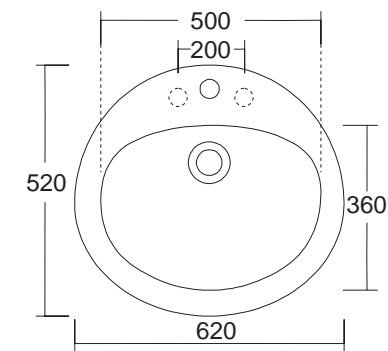

Cod. SOPR57 Lavabo ad incasso sopra piano / *Recessed vanity basin*

Cod. PIL46 Pilozzo / *Ceramic laundry sink*