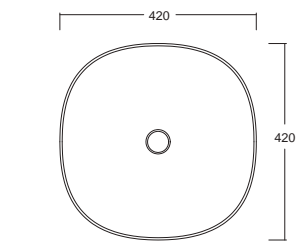

Cod. W0727 Lavabo appoggio senza troppopieno e senza foro rubinetto / *Countertop washbasin without overflow, no tap hole*