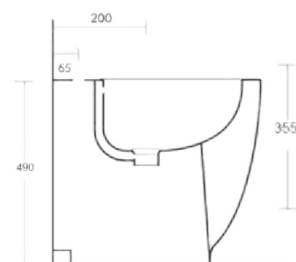

Cod. MIBI050 Bidet a terra / Back to wall bidet