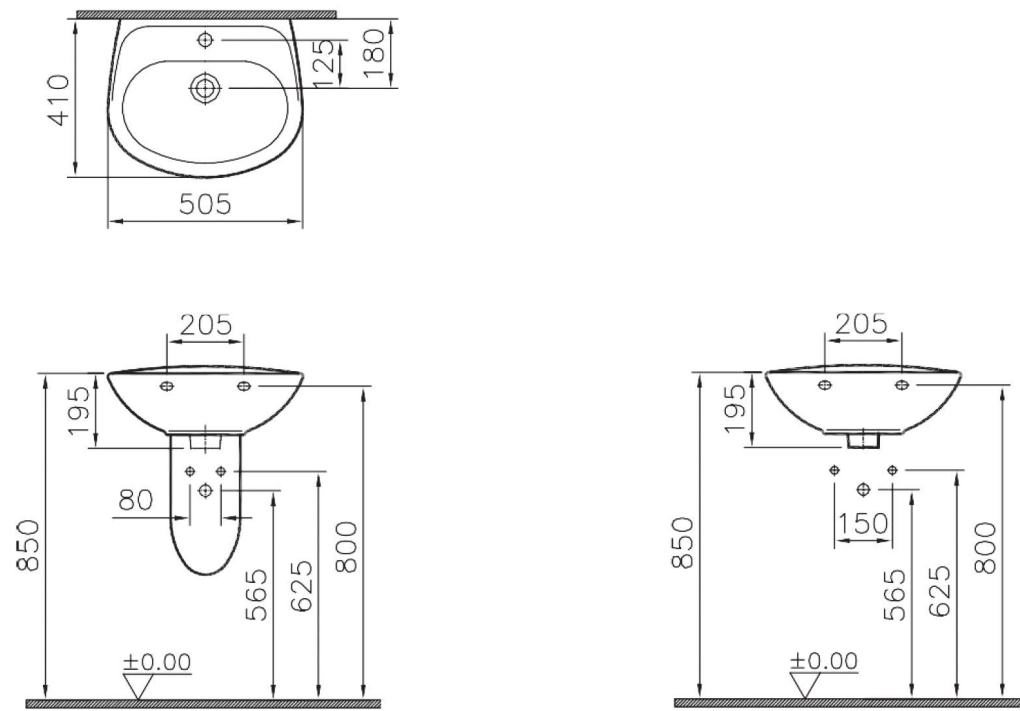

Cod. 5089L003-0001 Lavabo 65 sospeso o su semicolonna / *Wall-hung or semi-pedestal washbasin 65*