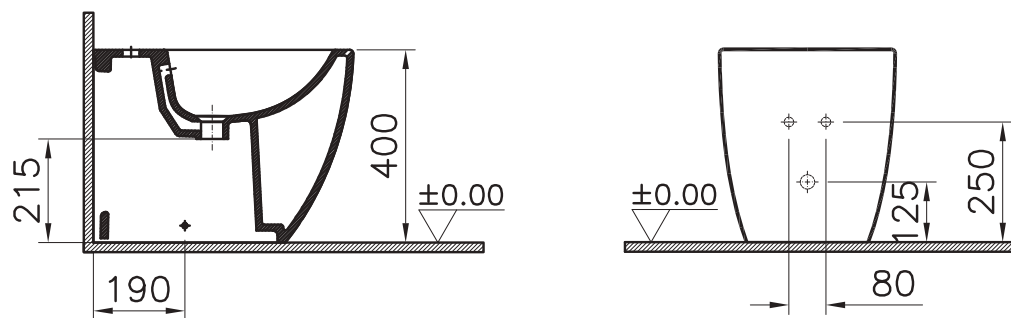

Cod. 4338B003-1046 Bidet sospeso / Wall hung bidet