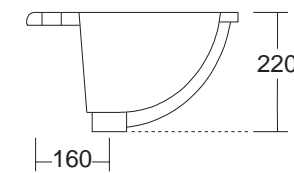

Cod. SOPR57 Lavabo ad incasso sopra piano / *Recessed vanity basin*

Cod. PIL46 Pilozzo / *Ceramic laundry sink*