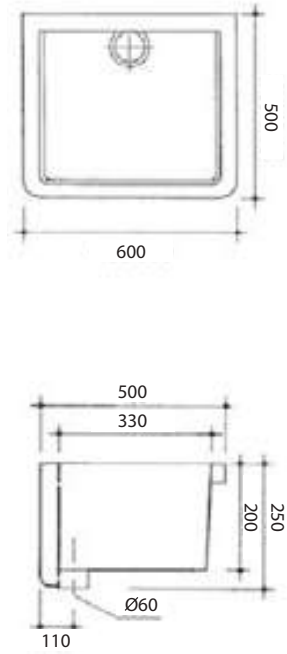

Cod. SOTTOP Lavabo sottopiano / Undercounter washbasin

Cod. 5952L003-0054 Vaso alla turca / Squat toilet