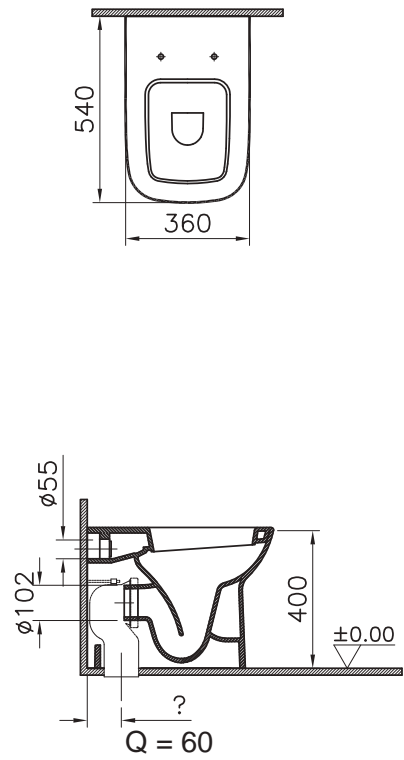

Cod. 5509L003-0288 Bidet a terra / Back to wall bidet

Cod. 5520L003-0075 WC a terra / Back to wall WC

Cod. 5507L003_0101 WC sospeso / Wall hung WC