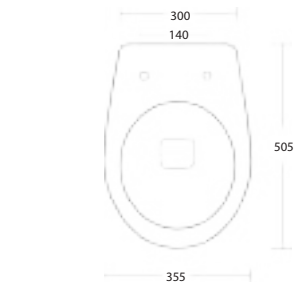

Our design for your home

MILAN LAVABO
Lavabo appoggio ø40
ø40 Countertop washbasin
Cod. MILA40
ø40x14h cm

MILAN
LAVABO

Cod. MIVA100 WC a terra filomuro con brida / *Back to wall WC with rimless*

Cod. MILA40 Lavabo appoggio / *Countertop washbasin*