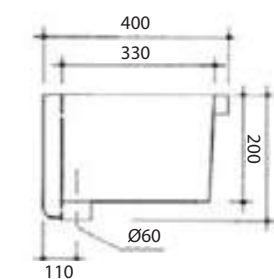

Cod. 6202B003-0198 Orinatoio alimentazione superiore, senza fori per coperchio / Urinal, up supply, without hole for seat

Cod. PIL46 Pilozzo / *Ceramic laundry sink*