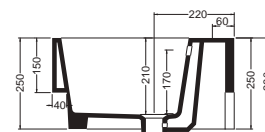

Cod. LAB6050 Lavabo in ceramica / *Ceramic washbasin*