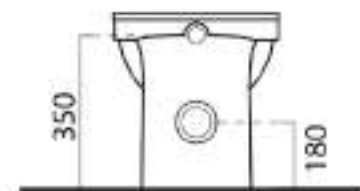

Cod. MIDIVAT WC a terra / Back to wall WC