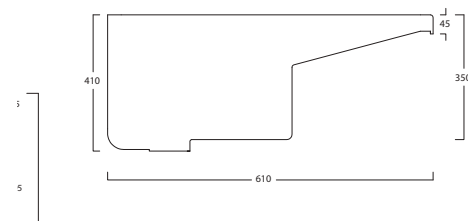

Cod. W013101 Lavatoio con strizzatoio. Installazione incasso con troppopieno / *Ceramic laundry sink with washboard and overflow. Inset installation*

* Foro rubinetteria su richiesta / *Tap hole on request*