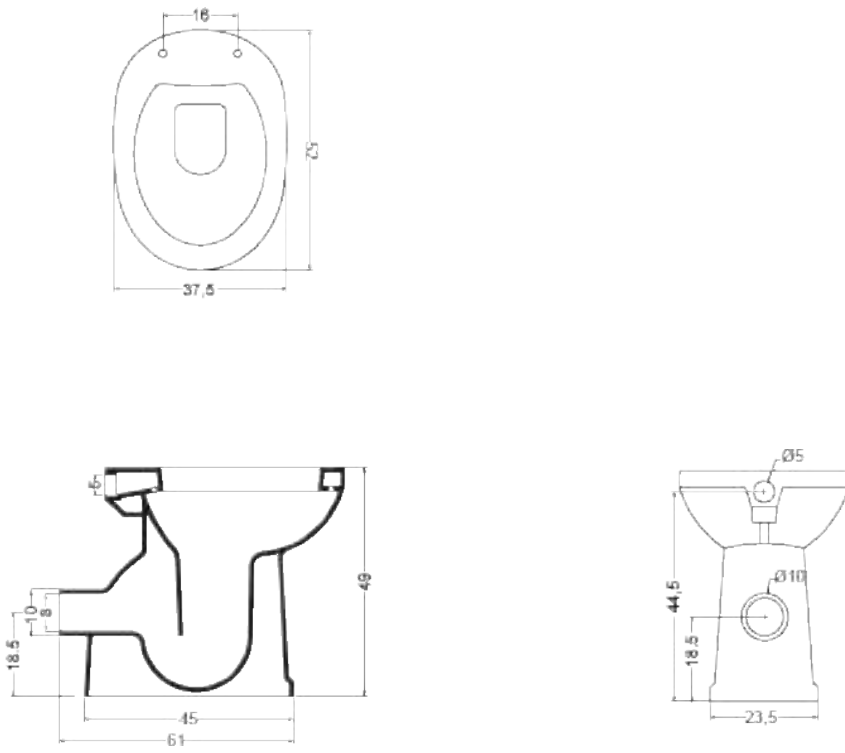

Cod. AGVA101 WC a terra scarico parete / Back to wall WC, wall drain