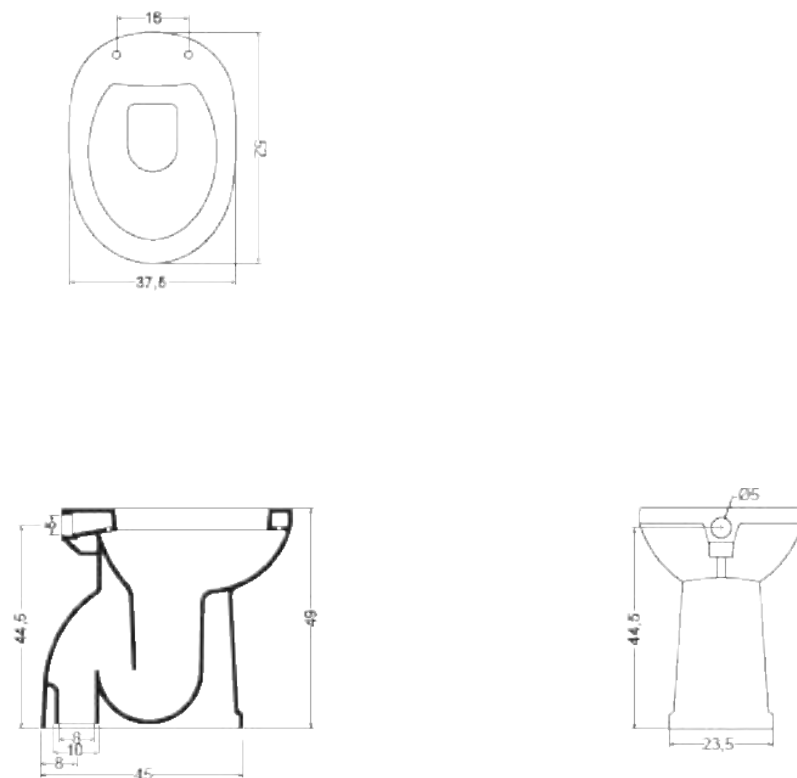

Cod. **AGBI108** Bidet a terra / *Back to wall Bidet*

Cod. AGVA100 WC a terra scarico pavimento / Back to wall WC, floor drain