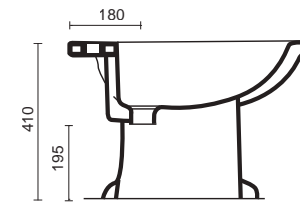

Cod. 3060 Bidet a terra / *Back to wall bidet*