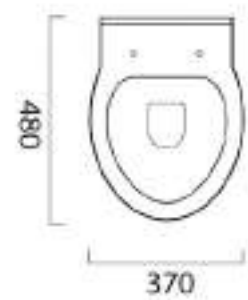

Cod. MIDIVAT WC a terra / Back to wall WC