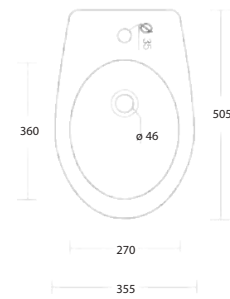

Cod. MIBI101 Bidet a terra / *Back to wall bidet*