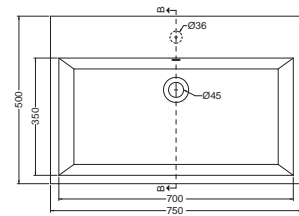

Cod. LAB7550 Lavabo in ceramica / *Ceramic washbasin*