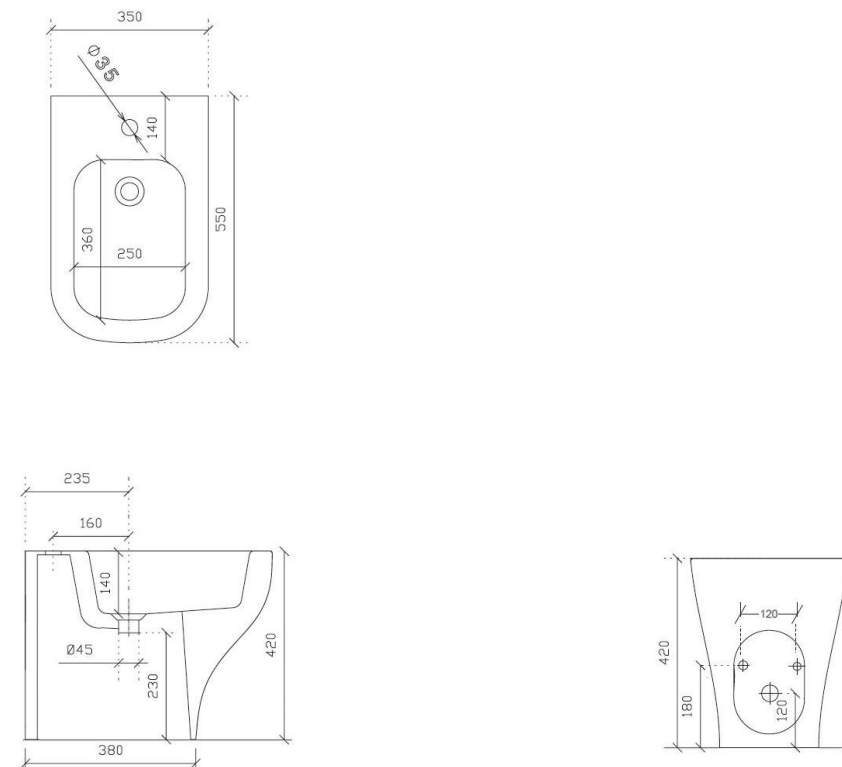

Cod. LOBITSQ Bidet a terra / Back to wall bidet