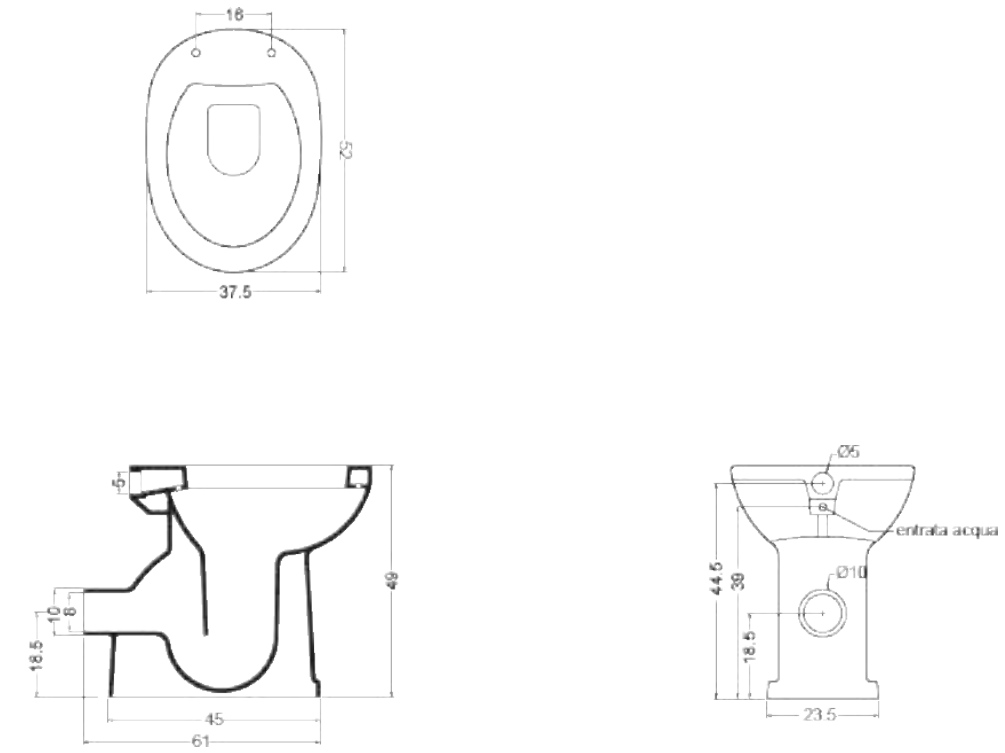

Bianco
White

Cod. AGVB103 WC-bidet a terra scarico parete / Back to wall WC-bidet, wall drain