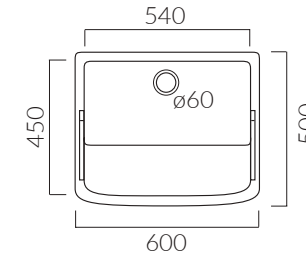

Cod. 2001 Lavatoio da esterno / *Outdoor wash-tub*