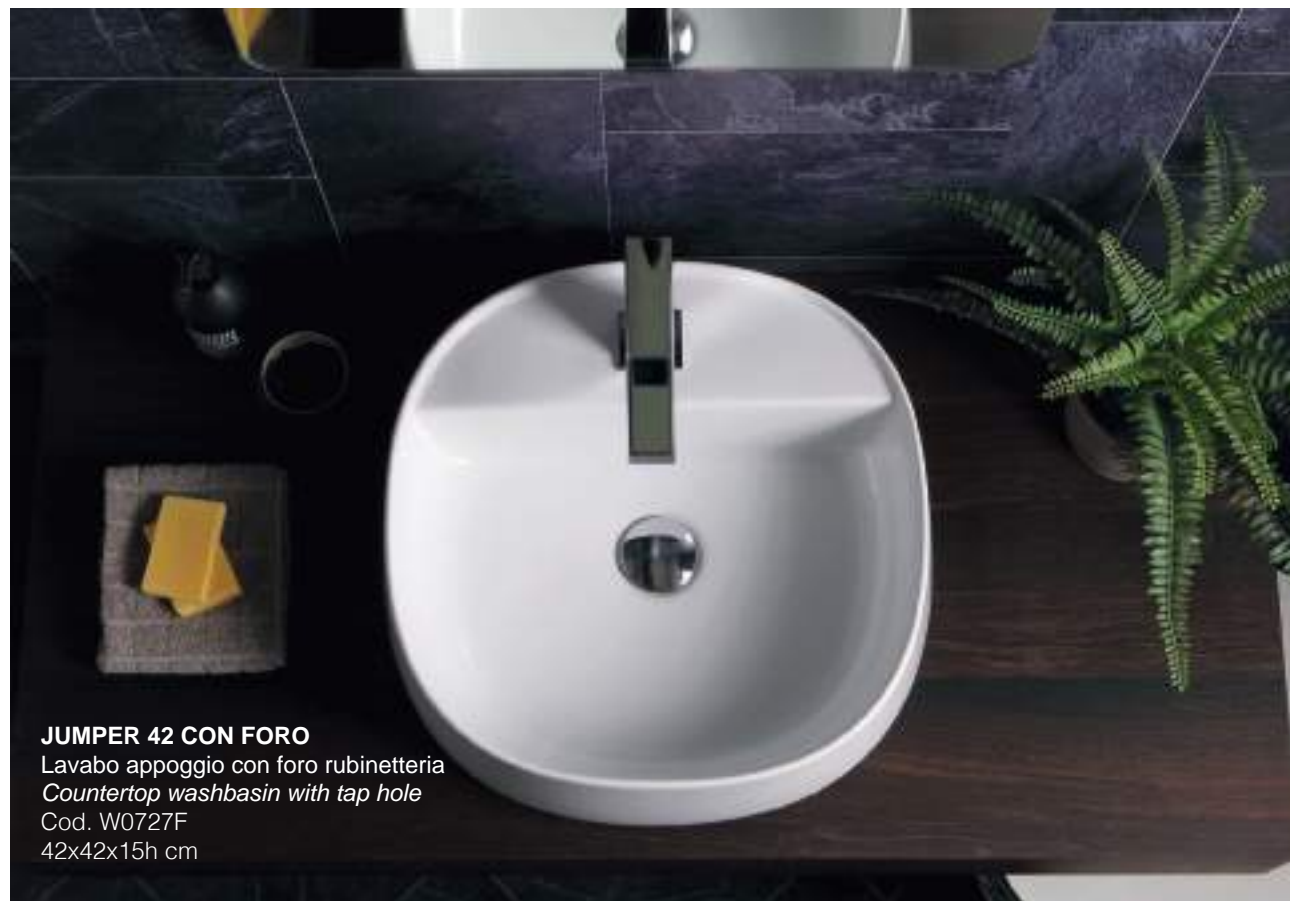

LINEA MODERNA,
RICERCATA
E INNOVATIVA
Modern and innovative design

JUMPER 50
Lavabo appoggio
Countertop washbasin
Cod. W0717
50x40x15h cm

JUMPER 60
Lavabo appoggio
Countertop washbasin
Cod. W0707
50x40x15h cm