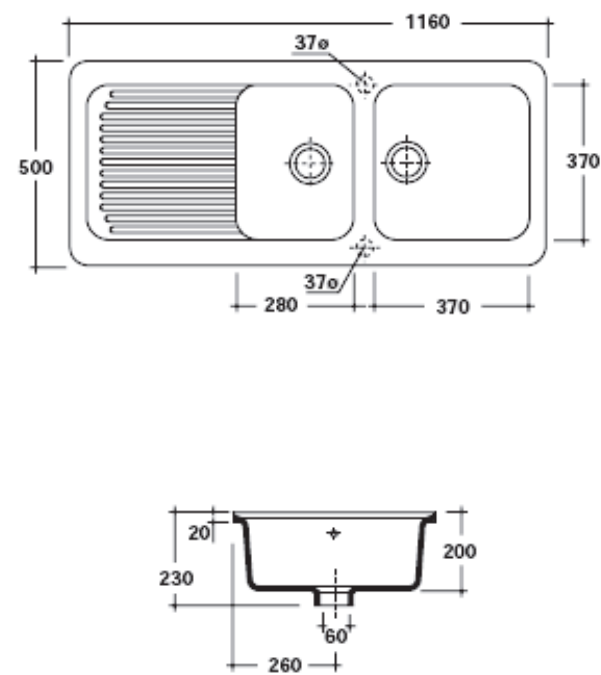

Cod. 5100 Lavello ad incasso reversibile S/Fr / Recessed sink, reversible