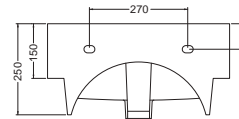

Cod. LAB5050 Lavabo in ceramica / *Ceramic washbasin*