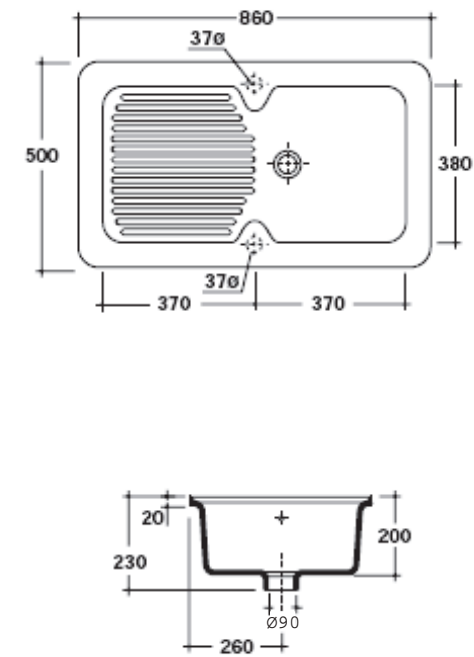

Cod. 5100 Lavello ad incasso reversibile S/Fr / Recessed sink, reversible

Cod. 5102D90 Lavello ad incasso 2 vasche reversibile S/Fr / Recessed sink 2 basins, reversible