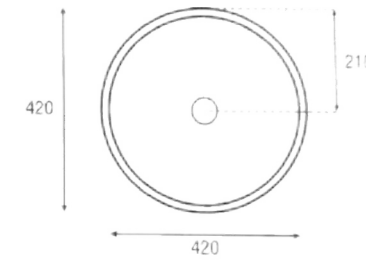

Our design for your home

MILAN LAVABO
Lavabo appoggio ø40
ø40 Countertop washbasin
Cod. MILA40
ø40x14h cm

MILAN
LAVABO

Cod. MIVA100 WC a terra filomuro con brida / *Back to wall WC with rimless*

Cod. MILA40 Lavabo appoggio / *Countertop washbasin*