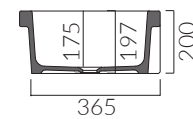

Cod. 2007 Canale da 120, smaltato su 4 lati / Basin 120, glazed on 4 sides