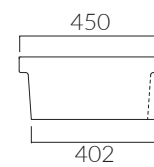

Cod. 2007 Canale da 120, smaltato su 4 lati / Basin 120, glazed on 4 sides