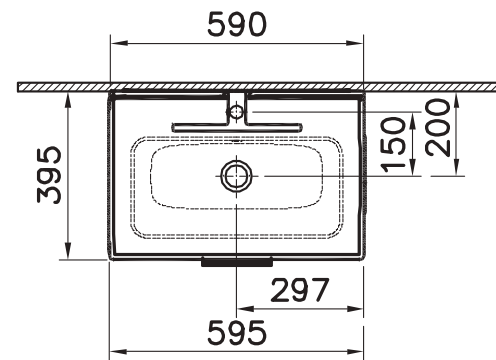

Cod. 75021 Mobile sospeso 2 cassetti con lavabo e specchio BIANCO / Wall-hung cabinet with washbasin and mirror WHITE
Cod. 75102 Mobile sospeso 2 cassetti con lavabo e specchio ANTRACITE / Wall-hung cabinet with washbasin and mirror ANTRACITE
Cod. 75102 Mobile sospeso 2 cassetti con lavabo e specchio CORDOBA / Wall-hung cabinet with washbasin and mirror CORDOBA