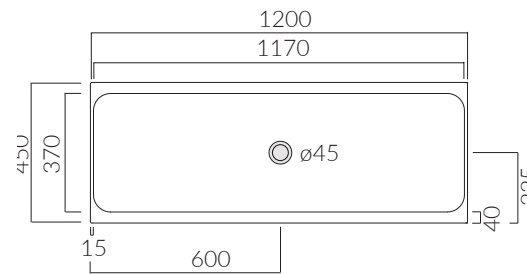

Cod. 2007 Canale da 120, smaltato su 4 lati / Basin 120, glazed on 4 sides