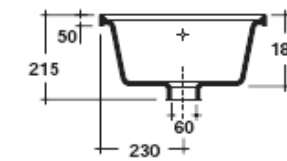

FINITURE LUCIDE

Bianco
White

Cod. 5001 Lavello da mobile, reversibile S/F / Furniture sink, reversible

Cod. 5003 Lavello da mobile, reversibile S/F / Furniture sink, reversible

Cod. 5002 Lavello da mobile, reversibile S/F / Furniture sink, reversible