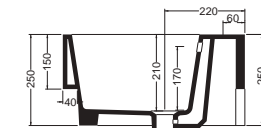

Cod. LAB5050 Lavabo in ceramica / *Ceramic washbasin*