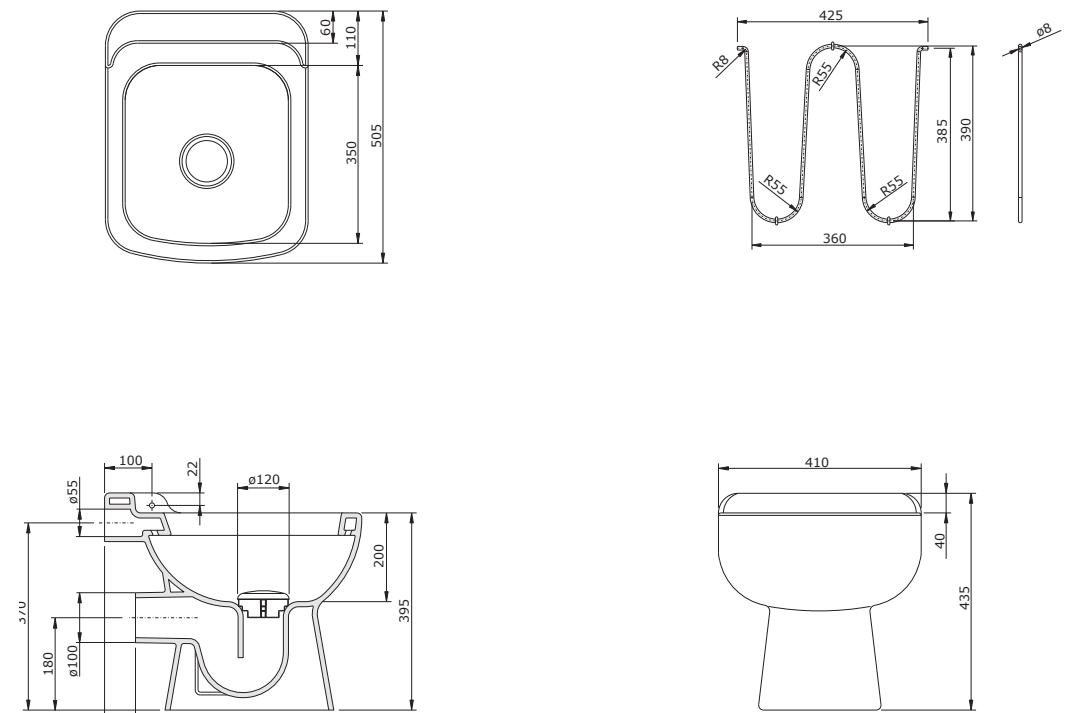

Cod. 118610 Vaso ospedale scarico parete / Wc hospital, floor drain
Cod. 4A186111 Griglia per vaso ospedale / Grid for hospital toilet