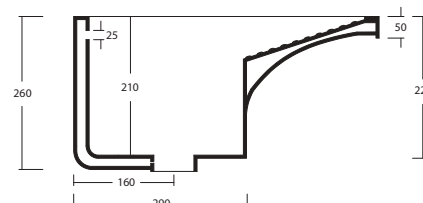

Cod. GAR.00.001 Lavatoio con strizzatoio. Installazione incasso con troppopieno / *Ceramic laundry sink with washboard and overflow. Inset installation*

* Foro rubinetteria su richiesta / *Tap hole on request*