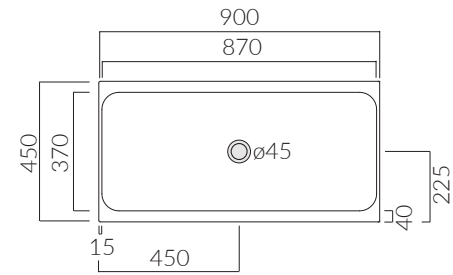

Cod. 2005 Canale da 90, smaltato su 4 lati / Basin 90, glazed on 4 sides