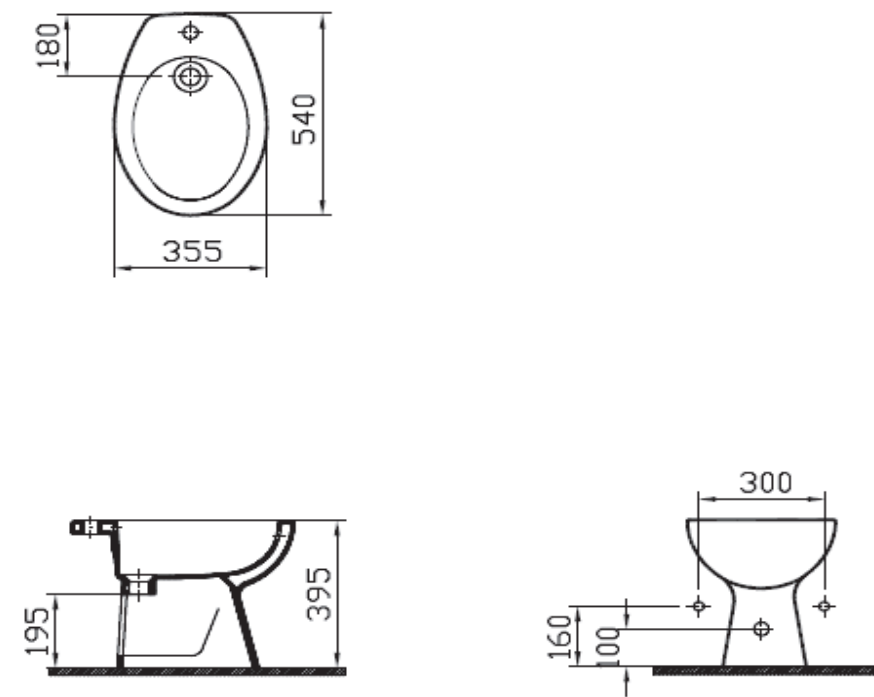

Cod. 6578L003-0068 Bidet a terra / Back to wall bidet