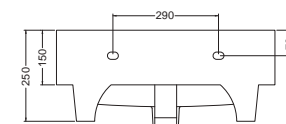

Cod. LAB6050 Lavabo in ceramica / *Ceramic washbasin*