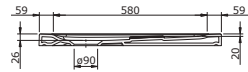

COD.	cm A X B	cm C	cm D	KG
○ UPC79	cm 70X90	cm 35	cm 26	22
○ UPC710	cm 70X100	cm 35	cm 31	24
○ UPC712	cm 70X120	cm 35	cm 41	26
○ UPC714	cm 70X140	cm 35	cm 51	31

Piatto doccia H3 / Shower tray H3

COD.	cm A X B	cm C	cm D	KG
○ UPC88	cm 80X80	cm 40	cm 40	20
○ UPC810	cm 80X100	cm 40	cm 31	25
○ UPC812	cm 80X120	cm 40	cm 41	34
○ UPC814	cm 80X140	cm 40	cm 51	36