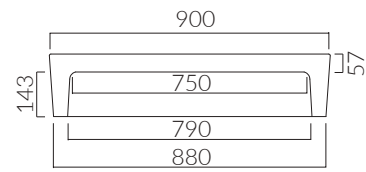

Cod. 2005 Canale da 90, smaltato su 4 lati / Basin 90, glazed on 4 sides