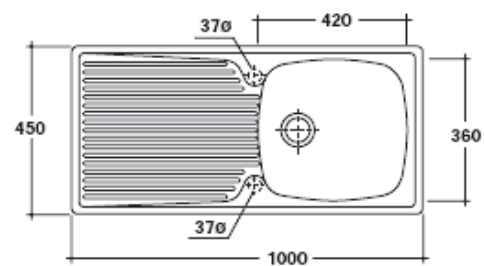

FINITURE LUCIDE

Bianco
White

Cod. 5001 Lavello da mobile, reversibile S/F / Furniture sink, reversible

Cod. 5003 Lavello da mobile, reversibile S/F / Furniture sink, reversible

Cod. 5002 Lavello da mobile, reversibile S/F / Furniture sink, reversible