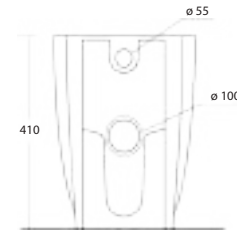

Our design for your home

MILAN LAVABO
Lavabo appoggio ø40
ø40 Countertop washbasin
Cod. MILA40
ø40x14h cm

MILAN
LAVABO

Cod. MIVA100 WC a terra filomuro con brida / *Back to wall WC with rimless*

Cod. MILA40 Lavabo appoggio / *Countertop washbasin*