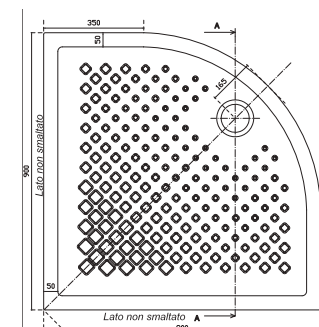

Cod. 1062 Piatto doccia H6 / Shower tray H6