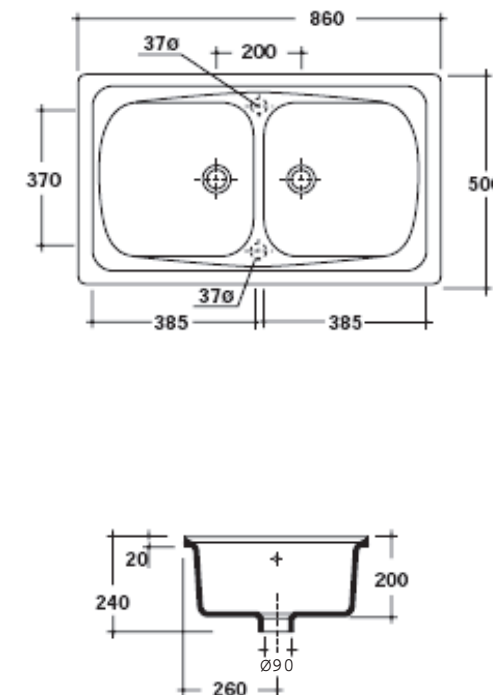

Cod. 5102D90 Lavello ad incasso 2 vasche reversibile S/Fr / Recessed sink 2 basins, reversible