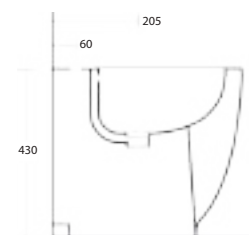

Cod. MIBI101 Bidet a terra / *Back to wall bidet*