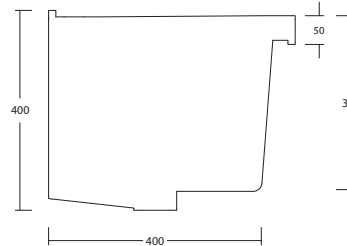

Cod. GAR.01.001 Lavatoio tutta vasca. Installazione incasso con troppopieno / *Ceramic laundry sink one bowl with overflow. Inset installation*

* Foro rubinetteria su richiesta / *Tap hole on request*