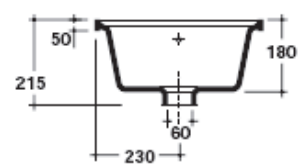

FINITURE LUCIDE

Bianco
White

Cod. 5001 Lavello da mobile, reversibile S/F / Furniture sink, reversible

Cod. 5003 Lavello da mobile, reversibile S/F / Furniture sink, reversible

Cod. 5002 Lavello da mobile, reversibile S/F / Furniture sink, reversible