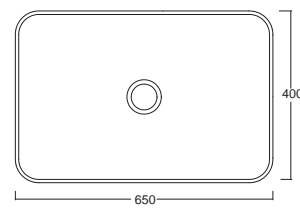

Cod. W0517 Lavabo appoggio senza troppopieno e senza foro rubinetto / *Countertop washbasin without overflow, no tap hole*