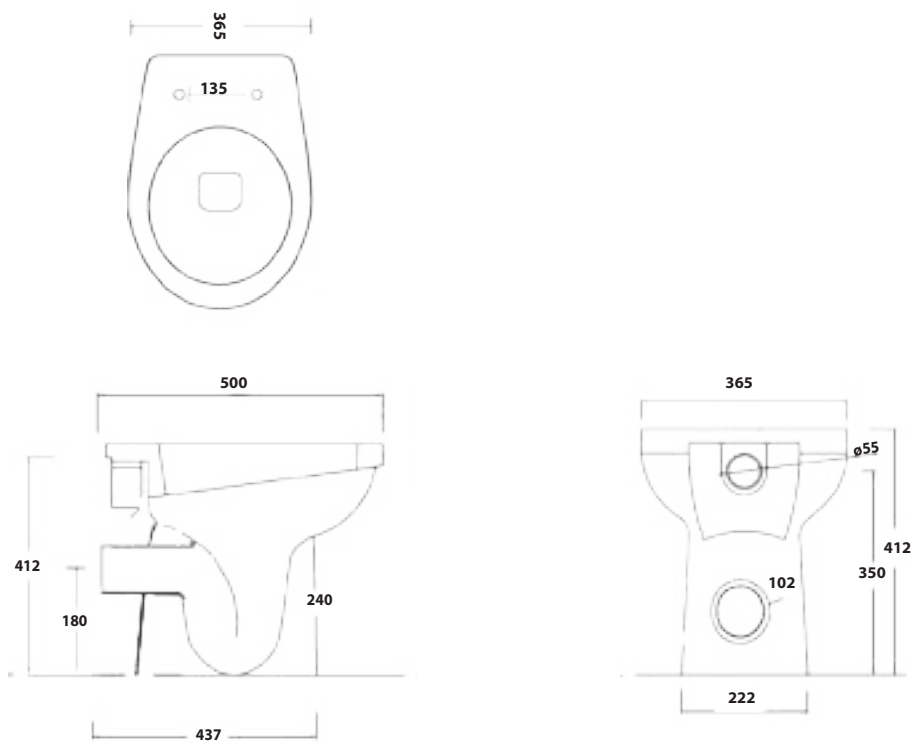

Cod. BEVA102 WC a terra, scarico parete / *Back to wall WC, wall drain*