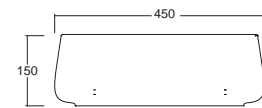

Cod. W0727 Lavabo appoggio senza troppopieno e senza foro rubinetto / *Countertop washbasin without overflow, no tap hole*