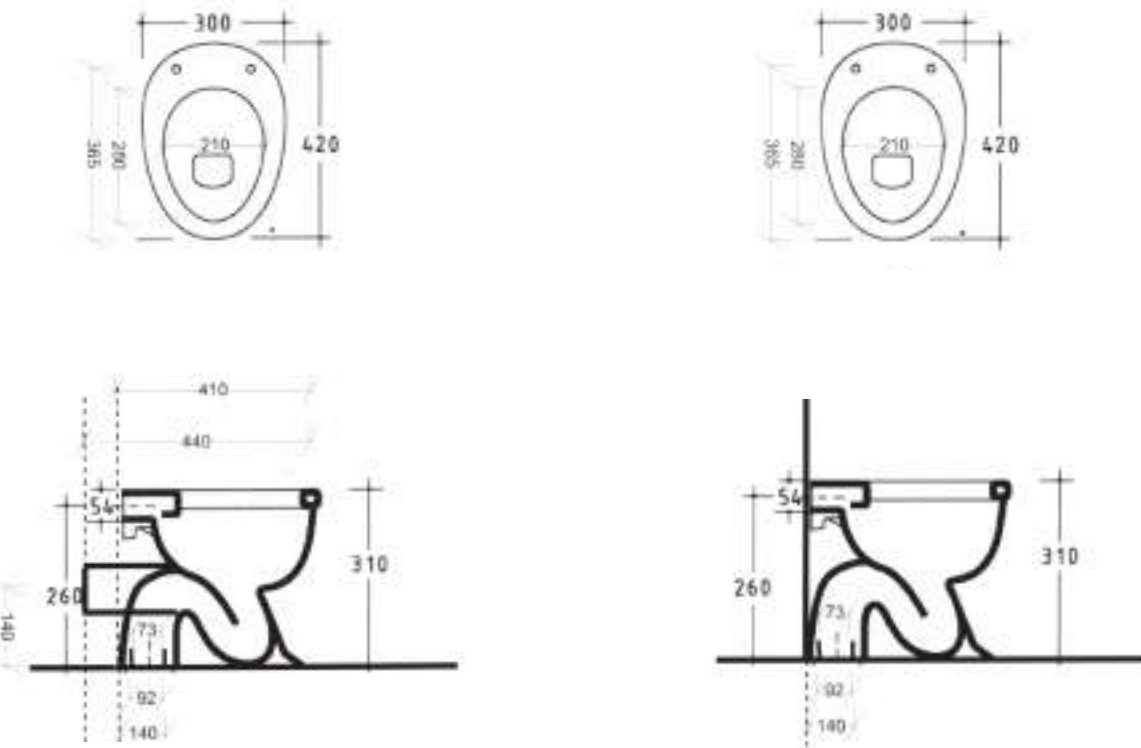

Cod. VAINS Vaso infanzia scarico a pavimento / Child closed floor drain
Cod. VAINP Vaso infanzia scarico a parete / Child closed wall drain