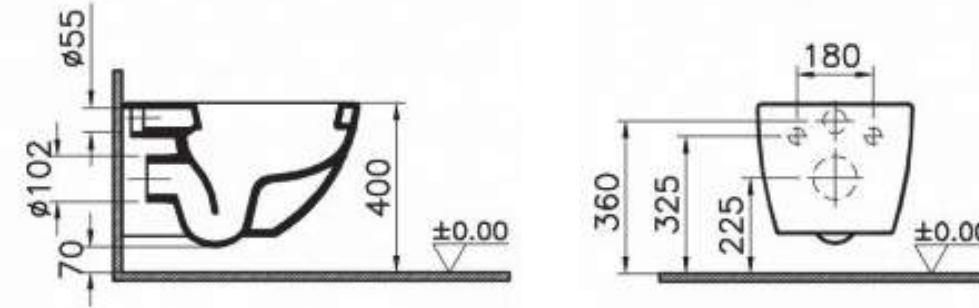

Cod. 5986B003-0288 Bidet a terra / Back to wall bidet

Cod. 4338B003-1046 Bidet sospeso / Wall hung bidet