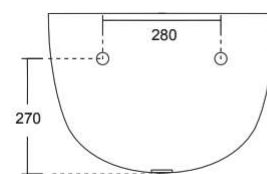

Cod. SOPR61 Lavabo ad incasso sopra piano / *Recessed vanity basin*

Cod. 00105 Cassetta alta senza coperchio / High level cistern without lid