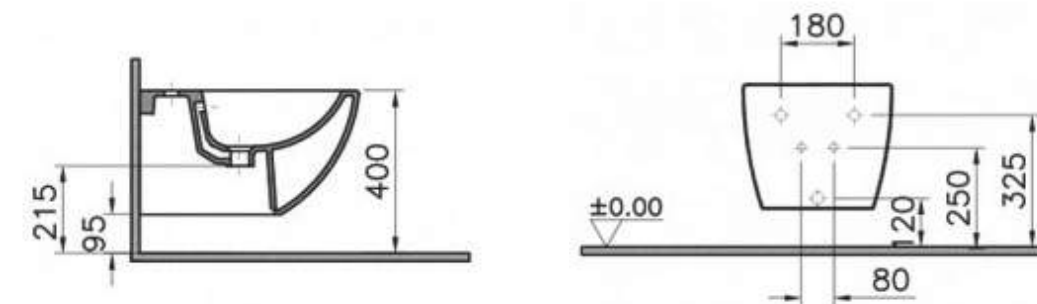

Cod. 4338B003-1046 Bidet sospeso / Wall hung bidet