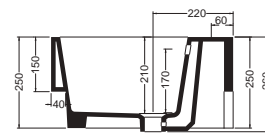

Cod. LAB7550 Lavabo in ceramica / *Ceramic washbasin*