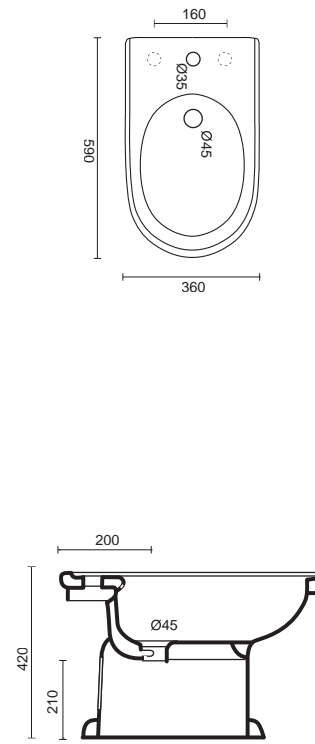

Cod. 3170 Bidet a terra / *Back to wall bidet*