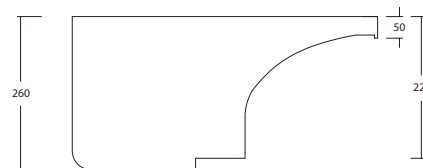

Cod. GAR.00.001 Lavatoio con strizzatoio. Installazione incasso con troppopieno / *Ceramic laundry sink with washboard and overflow. Inset installation*

* Foro rubinetteria su richiesta / *Tap hole on request*