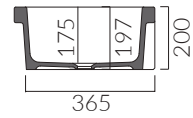

Cod. 2005 Canale da 90, smaltato su 4 lati / Basin 90, glazed on 4 sides