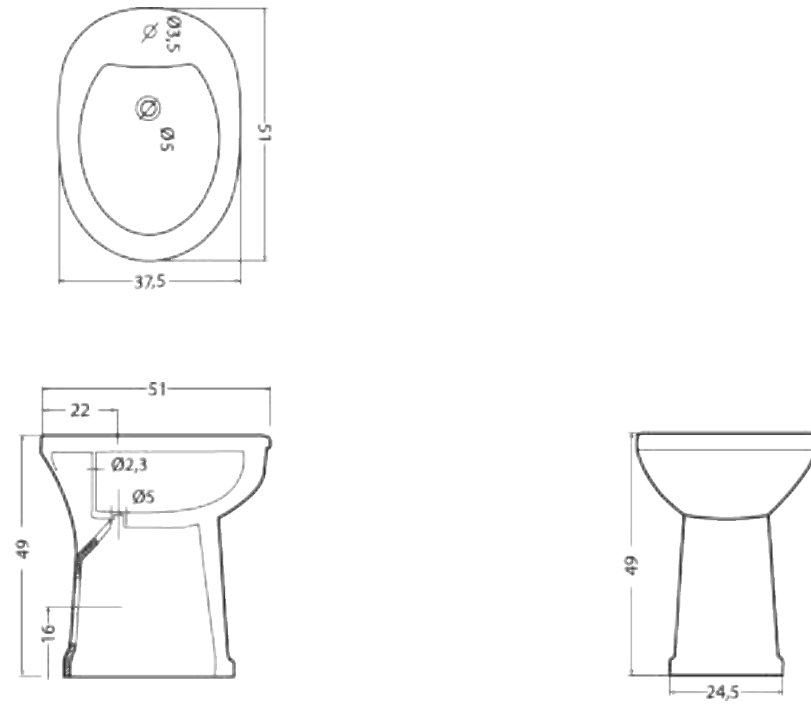

Cod. **AGVB107** WC-bidet a terra scarico parete / *Back to wall WC-bidet, wall drain*