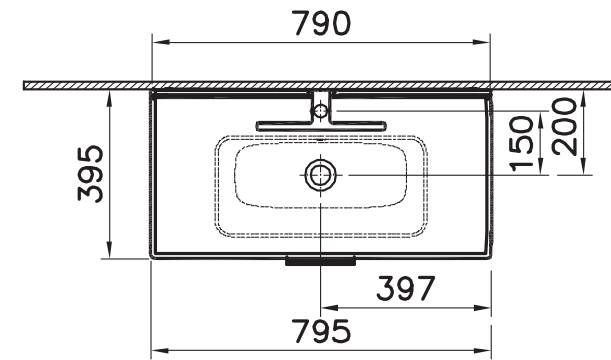

Cod. 75021 Mobile sospeso 2 cassetti con lavabo e specchio BIANCO / Wall-hung cabinet with washbasin and mirror WHITE
Cod. 75102 Mobile sospeso 2 cassetti con lavabo e specchio ANTRACITE / Wall-hung cabinet with washbasin and mirror ANTRACITE
Cod. 75102 Mobile sospeso 2 cassetti con lavabo e specchio CORDOBA / Wall-hung cabinet with washbasin and mirror CORDOBA