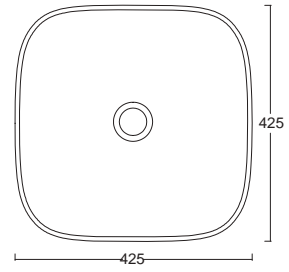

Cod. W2007 Lavabo appoggio senza troppopieno / *Countertop washbasin without overflow*