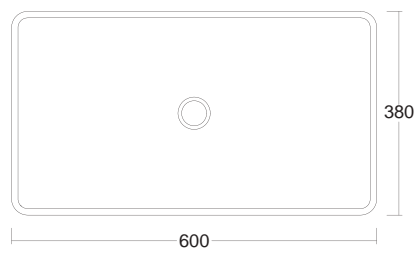

Cod. W0127 Lavabo appoggio senza troppopieno e senza foro rubinetto / *Countertop washbasin without overflow, no tap hole*