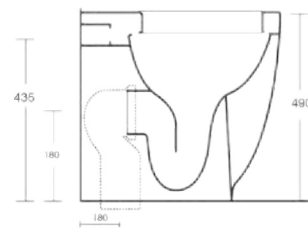

Cod. MIVA050 WC a terra senza brida/ Back to wall WC rimless