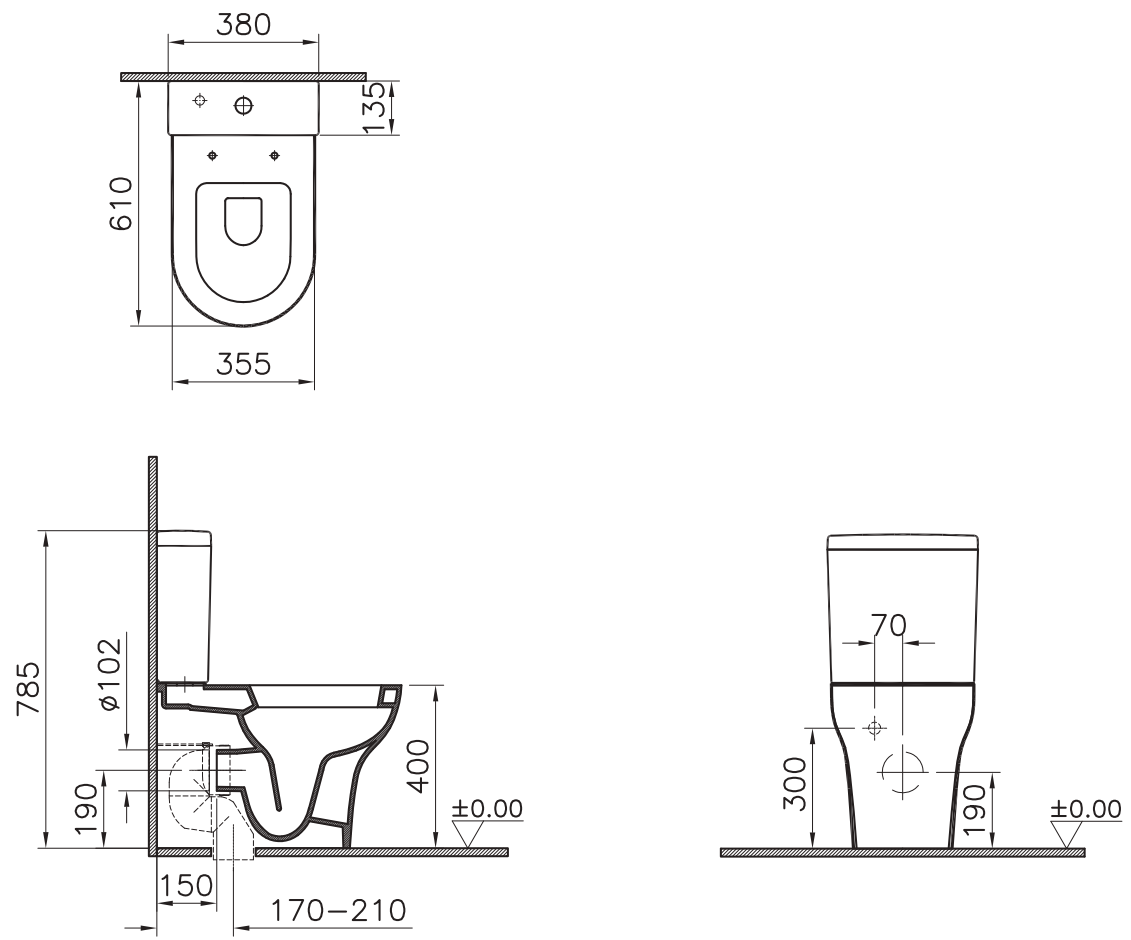

Vasi e bidet_ *Wc and bidet*

Cod. LOVATSQ

Vaso a terra
Back to wall wc
35x55x42H

Cod. LOBITSQ

Bidet a terra
Back to wall bidet
35x55x42H

Cod. LOSESQ
Coprivaso slim
Slim seat cover

Cod. LOSESQS
Coprivaso slim soft-close
Slim soft-close seat cover