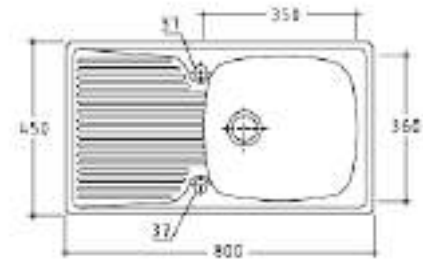

Cod. 5001 Lavello da mobile, reversibile S/F / Furniture sink, reversible