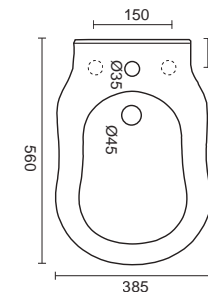

Cod. 3060 Bidet a terra / *Back to wall bidet*