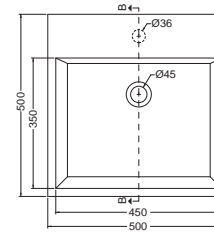

Cod. LAB5050 Lavabo in ceramica / *Ceramic washbasin*