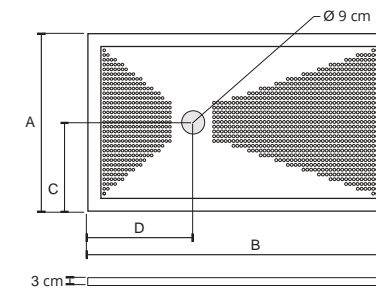

Piatto doccia H3 / Shower tray H3

COD.	cm A X B	cm C	cm D	KG
○ UPC79	cm 70X90	cm 35	cm 26	22
○ UPC710	cm 70X100	cm 35	cm 31	24
○ UPC712	cm 70X120	cm 35	cm 41	26
○ UPC714	cm 70X140	cm 35	cm 51	31