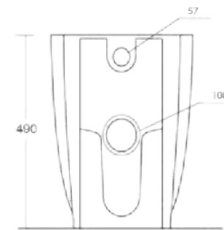

Cod. MIVA050 WC a terra senza brida/ Back to wall WC rimless