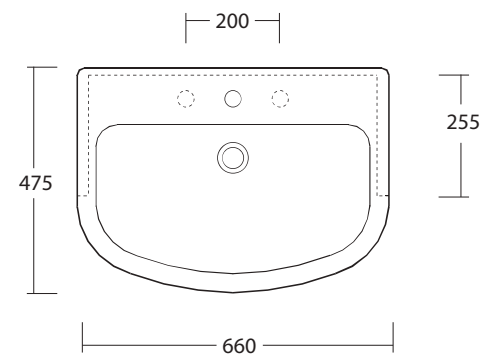

Cod. SOPR57 Lavabo ad incasso sopra piano / *Recessed vanity basin*

Cod. PIL46 Pilozzo / *Ceramic laundry sink*