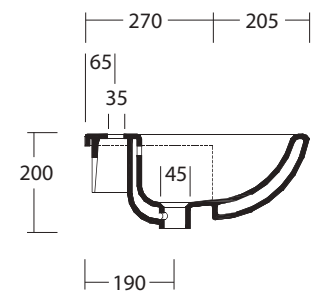

Cod. SOPR57 Lavabo ad incasso sopra piano / *Recessed vanity basin*

Cod. PIL46 Pilozzo / *Ceramic laundry sink*