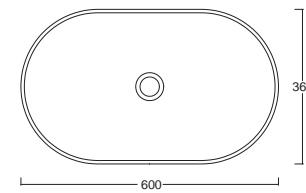

Cod. W0527 Lavabo appoggio senza troppopieno e senza foro rubinetto / *Countertop washbasin without overflow, no tap hole*