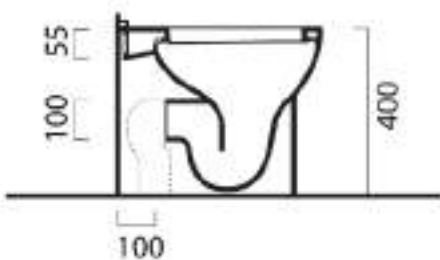

Cod. MIDIVAT WC a terra / Back to wall WC