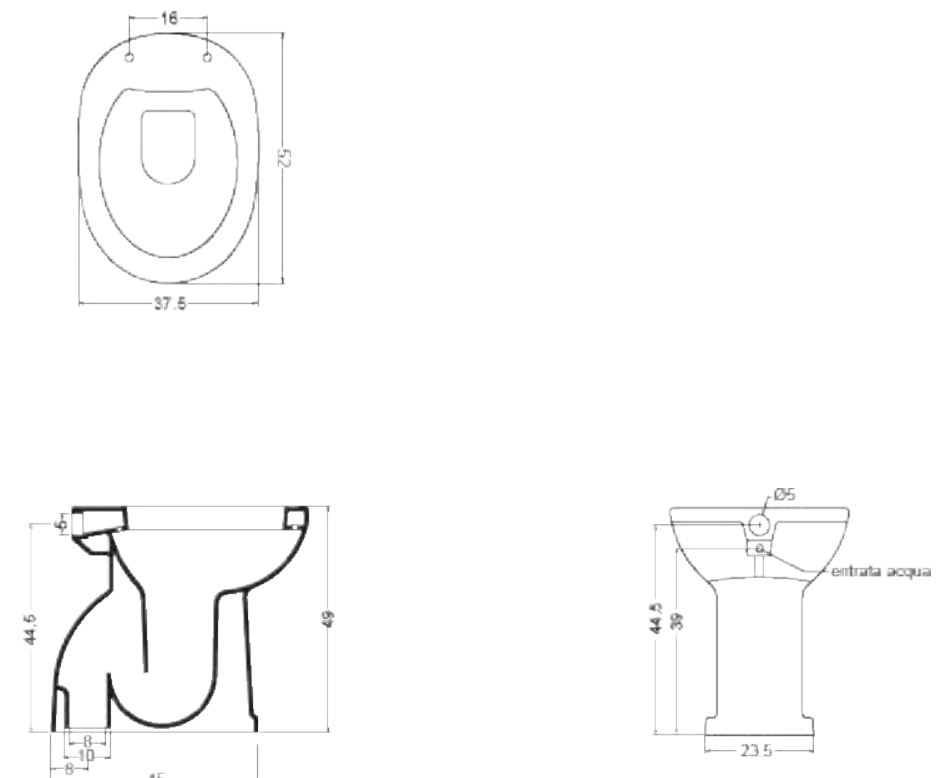

Cod. **AGVA105** WC a terra scarico parete / *Back to wall WC, wall drain*

Cod. AGVB102 WC-bidet a terra scarico pavimento / Back to wall WC-bidet, floor drain