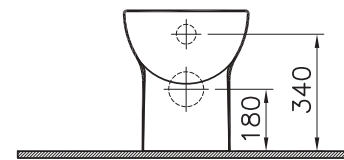

Cod. 5520L003-0075 WC a terra / Back to wall WC

Cod. 5507L003_0101 WC sospeso / Wall hung WC