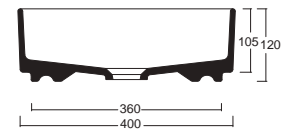

Cod. W0507 Lavabo appoggio senza troppopieno e senza foro rubinetto / *Countertop washbasin without overflow, no tap hole*