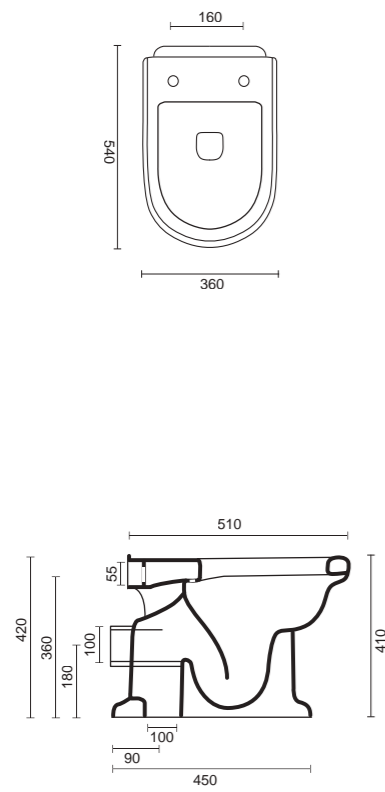

Cod. 3120 WC a terra, scarico pavimento / *Back to wall WC, floor drain*

Cod. 3170 Bidet a terra / *Back to wall bidet*

Cod. 3130 WC a terra, scarico parete / *Back to wall WC, wall drain*

Cod. 3210 Cassetta alta senza coperchio / *High level cistern without lid*