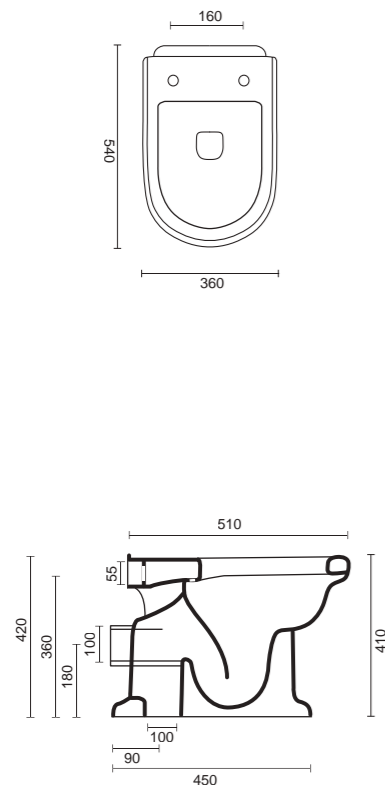

Cod. 3120 WC a terra, scarico pavimento / *Back to wall WC, floor drain*

Cod. 3170 Bidet a terra / *Back to wall bidet*

Cod. 3130 WC a terra, scarico parete / *Back to wall WC, wall drain*

Cod. 3210 Cassetta alta senza coperchio / *High level cistern without lid*