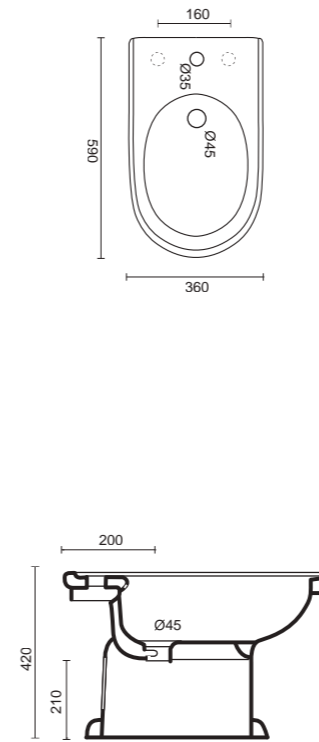

Cod. 3120 WC a terra, scarico pavimento / *Back to wall WC, floor drain*

Cod. 3170 Bidet a terra / *Back to wall bidet*

Cod. 3130 WC a terra, scarico parete / *Back to wall WC, wall drain*

Cod. 3210 Cassetta alta senza coperchio / *High level cistern without lid*