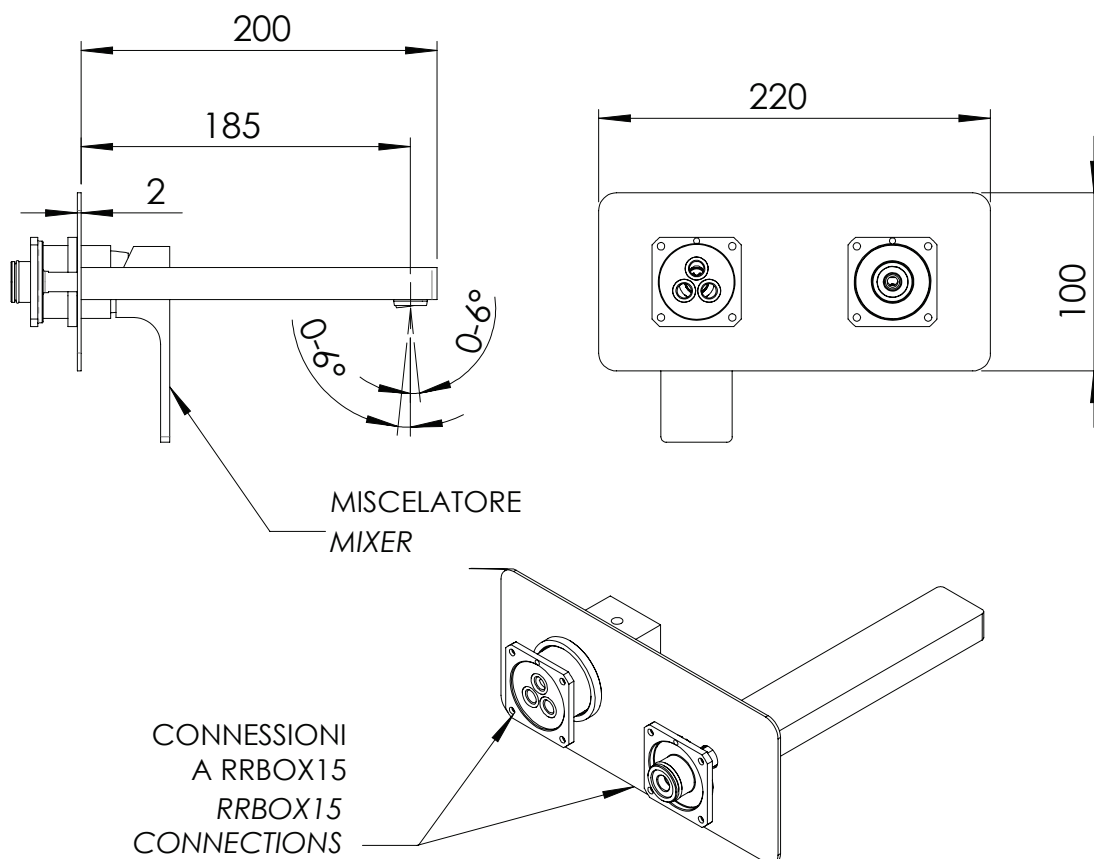

SCHEDA TECNICA - TECHNICAL FEATURES

CARATTERISTICHE - FEATURES

Disponibile in Finitura
Available in Finishing

COMPONENTI - COMPONENTS

Cartuccia R52
Cartridge R52

Aeratore 83FLBA
Aerator 83FLBA

FINITURE - FINISHING

NO	Nero Opaco - Matt Black
BO	Bianco Opaco - Matt White
NP	Nichel Spazzolato - Brushed Nickel
NPO	Nichel Spazz. Opaco - Matt Brushed Nickel
DO	Oro Lucido - Shiny Gold
BG	Oro Spazzolato - Brushed Gold
CFP	Cromo Nero Spazz. - Brushed Black Chrome
CR	Cromo - Chrome

REMER Rubinetterie S.p.A.

Via Leonardo Da Vinci, 83 - 20062 Cassano d'Adda (MI) - Italy - Tel. +39 0363 364211 - info@remer.eu - www.remer.eu