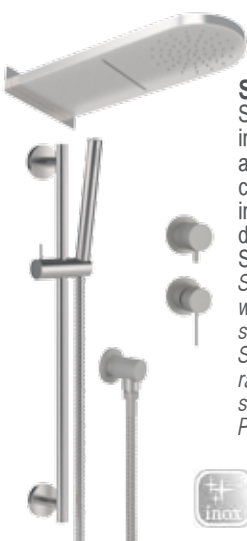

Shower set including: stainless steel built-in mixer with 3-way diverter, stainless steel shower head SS357UFM20X, stainless steel arm 30 cm, wall water connection with shower holder, 1-function stainless steel hand shower SS317MM, 6 round body jets, 150 cm PVC flexible hose.

SSX93PS02UFM20

con soffione da cm Ø20 cm e braccio a parete 30 cm.
with shower head cm Ø20 cm and wall arm 30 cm.

SSX93PS02UFM25

con soffione da cm Ø25 cm e braccio a parete 30 cm.
with shower head cm Ø25 cm and wall arm 30 cm.

SSX93PS02UFM30

con soffione da cm Ø30 cm e braccio a parete 30 cm.
with shower head cm Ø30 cm and wall arm 30 cm.

SSX93PS22UFM20

con soffione da cm Ø20 cm e braccio a soffitto da 30 cm.
with shower head cm Ø20 cm and ceiling arm 30 cm.