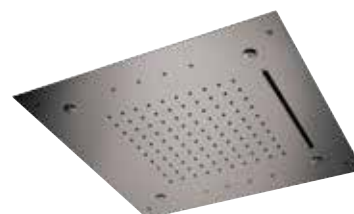

SS357RS50NC

Soffione a soffitto in Acciaio INOX spazzolato 50x50 cm, con 3 funzioni: getto a pioggia anticalcare, nebulizzazione (4 uscite) e getto a cascata. Luce LED a 7 colori con 40 sfumature, alimentazione dalla rete elettrica con trasformatore a basso voltaggio incluso (12V). Pulsantiera a parete inclusa.

Ceiling brushed stainless steel shower head 50x50 cm, with 3 functions: antilimestone rain jet, nebulization (4 outlets) and 1 waterfall jet. 7 colors light led with 40 shades. Powered by electricity with low voltage transformer included (12V). Wall push-button included.

SS357RS43NCW

Come soffione Art. 357 RS43 NC, con pulsantiera wireless inclusa. As art. 357 RS43 NC, with wireless remote control included.

SS357RS50NCW

Come soffione Art. 357 RS50 NC, con pulsantiera wireless inclusa. As art. 357 RS50 NC, with wireless remote control included.