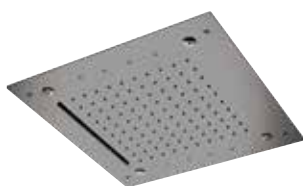

SS357RS43NC

Soffione a soffitto in Acciaio INOX spazzolato 43x43 cm, con 3 funzioni: getto a pioggia anticalcare, nebulizzazione (4 uscite) e getto a cascata. Luce LED a 7 colori con 40 sfumature, alimentazione dalla rete elettrica con trasformatore a basso voltaggio incluso (12V). Pulsantiera a parete inclusa.

Ceiling brushed stainless steel shower head 43x43 cm, with 3 functions: antilimestone rain jet, nebulization (4 outlets) and 1 waterfall jet. 7 colors light led with 40 shades. Powered by electricity with low voltage transformer included (12V). Wall push-button included.