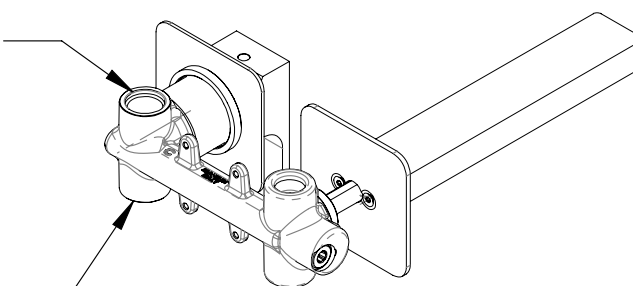

ACQUA FREDDA
COLD WATER
G1/2

ACQUA CALDA
HOT WATER
G1/2