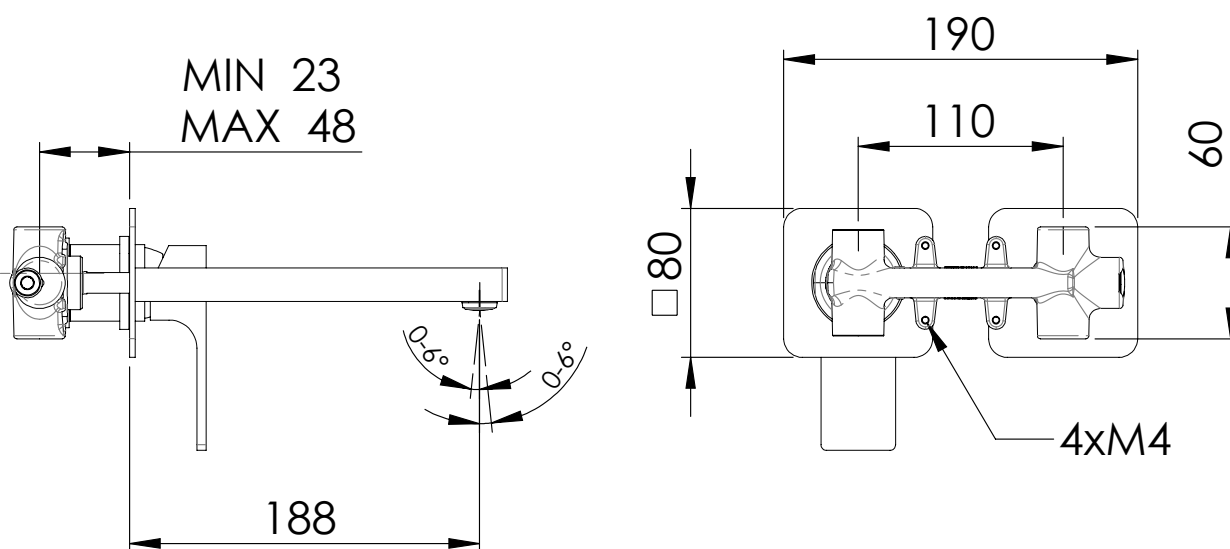

SCHEDA TECNICA - TECHNICAL FEATURES