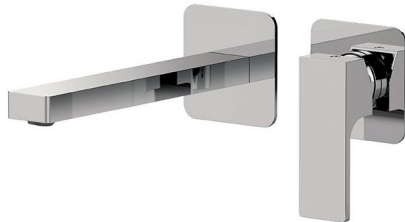

REMER

RUBINETTERIE

SERIE
SERIES

ABSOLUTE

CODICE
CODE

AU15PL

IMMAGINE - IMAGE

DESCRIZIONE - DESCRIPTION

Miscelatore monocomando a incasso per lavabo, in ottone.
Lunghezza bocca 23 cm.

Built-in basin single-lever mixer with horizontal wall flange in chrome plated brass. Spout length 23 cm.