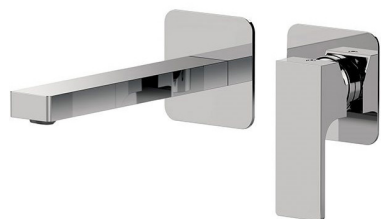

### DESCRIZIONE - DESCRIPTION

Miscelatore monocomando a incasso per lavabo, in ottone..

Built-in basin single-lever mixer with horizontal wall flange in chrome plated brass.