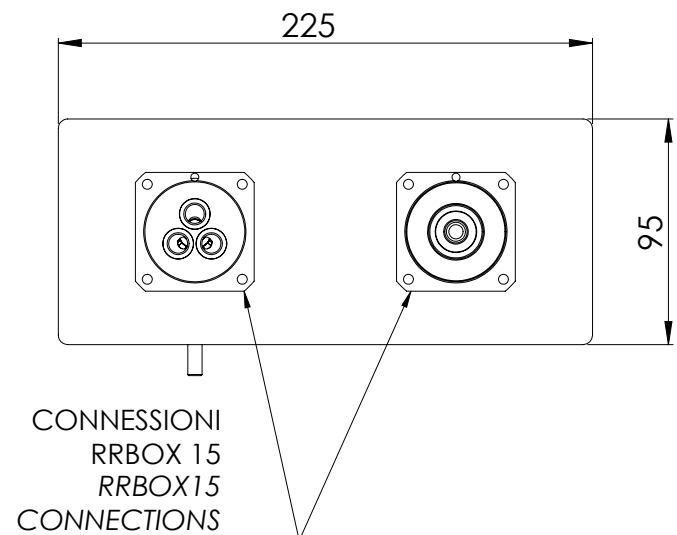

SCHEDA TECNICA - TECHNICAL FEATURES

CARATTERISTICHE - FEATURES

Disponibile in Finitura
Available in Finishing

Perfect Tune
Perfect Tune

FINITURE - FINISHING

NO
Nero Opaco
Matt Black

BO
Bianco Opaco
Matt White

NP
Nichel Spazzolato
Brushed Nickel

NPO
Nichel Spazzolato Opaco
Matt Brushed Nickel

DO
Oro Lucido
Shiny Gold

BG
Oro Spazzolato
Brushed Gold

RL
Rame Lucido
Shiny Copper

CFP
Cromo Nero Spazzolato
Brushed Black Chrome

CR
Cromo
Chrome

COMPONENTI - COMPONENTS

REMER Rubinetterie S.p.A.

Via Leonardo Da Vinci, 83 - 20062 Cassano d'Adda (MI) - Italy - Tel. +39 0363 364211 - info@remer.eu - www.remer.eu