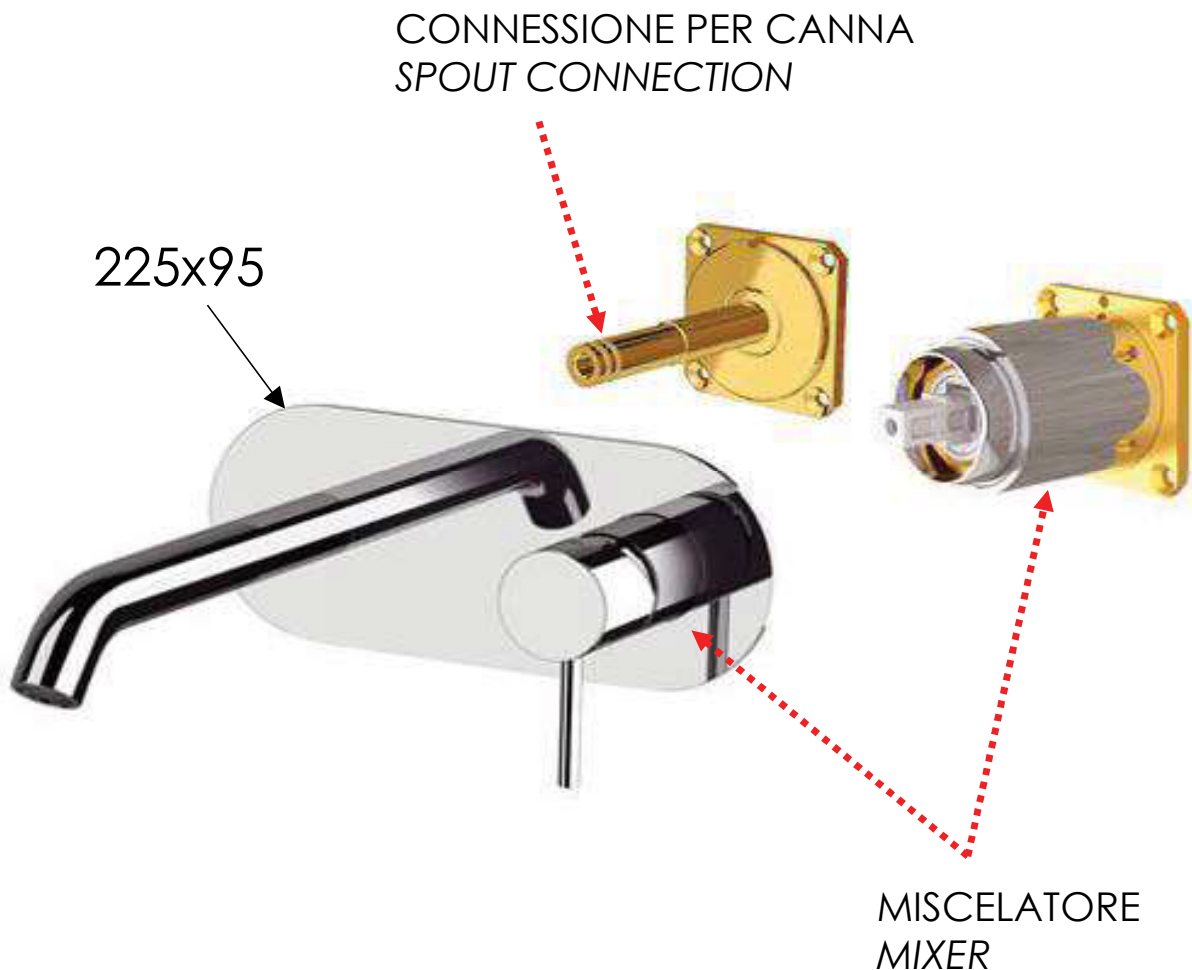

# REMER

RUBINETTERIE

SCHEDA TECNICA

TECHNICAL FEATURES

ART. COD.

**X15KB**

## MATERIALI / MATERIALS

OTTONE CROMATO / CHROME PLATED BRASS