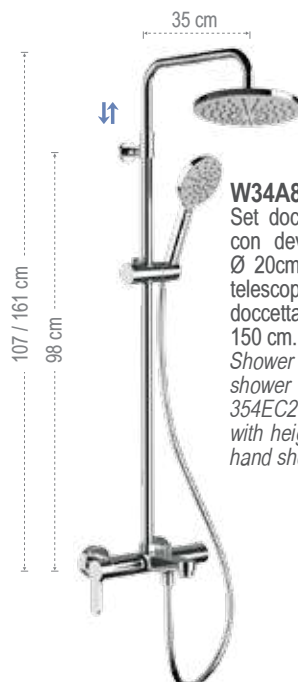

W34A8MPEC20

Set doccia composto da: miscelatore esterno con deviatore vasca/doccia, soffione in abs Ø 20cm 354EC20X, colonna doccia in ottone telescopica, altezza asta regolabile 329A, doccetta in abs con 4 funzioni 318MP, flessibile 150 cm.

Shower set including: exposed mixer with bath/shower diverter, abs Ø 20 cm shower head 354EC20X, telescopic brass shower column, with height-adjustable rod 329A, 4-function abs hand shower 318MP, 150 cm flexible hose.