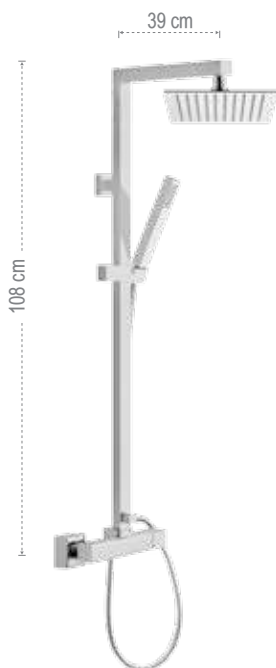

Set doccia composto da: miscelatore esterno con attacco superiore, soffione in acciaio inox 357UFS20X, colonna doccia quadrata in ottone con deviatore 330S, doccetta quadrata in ABS, 1 funzione 317SD, flessibile 150 cm.

Shower set including: exposed mixer with upper connection, stainless steel shower head 357UFS20X, square brass shower column with diverter 330S, 1-function abs square hand shower 317SD, 150 cm flexible hose.

Q377SDUFS20

soffione 20x20 cm.
shower head 20x20 cm.

Q377SDUFS25

soffione 25x25 cm.
shower head 25x25 cm.

Q377SDUFS30

soffione 30x30 cm.
shower head 30x30 cm.