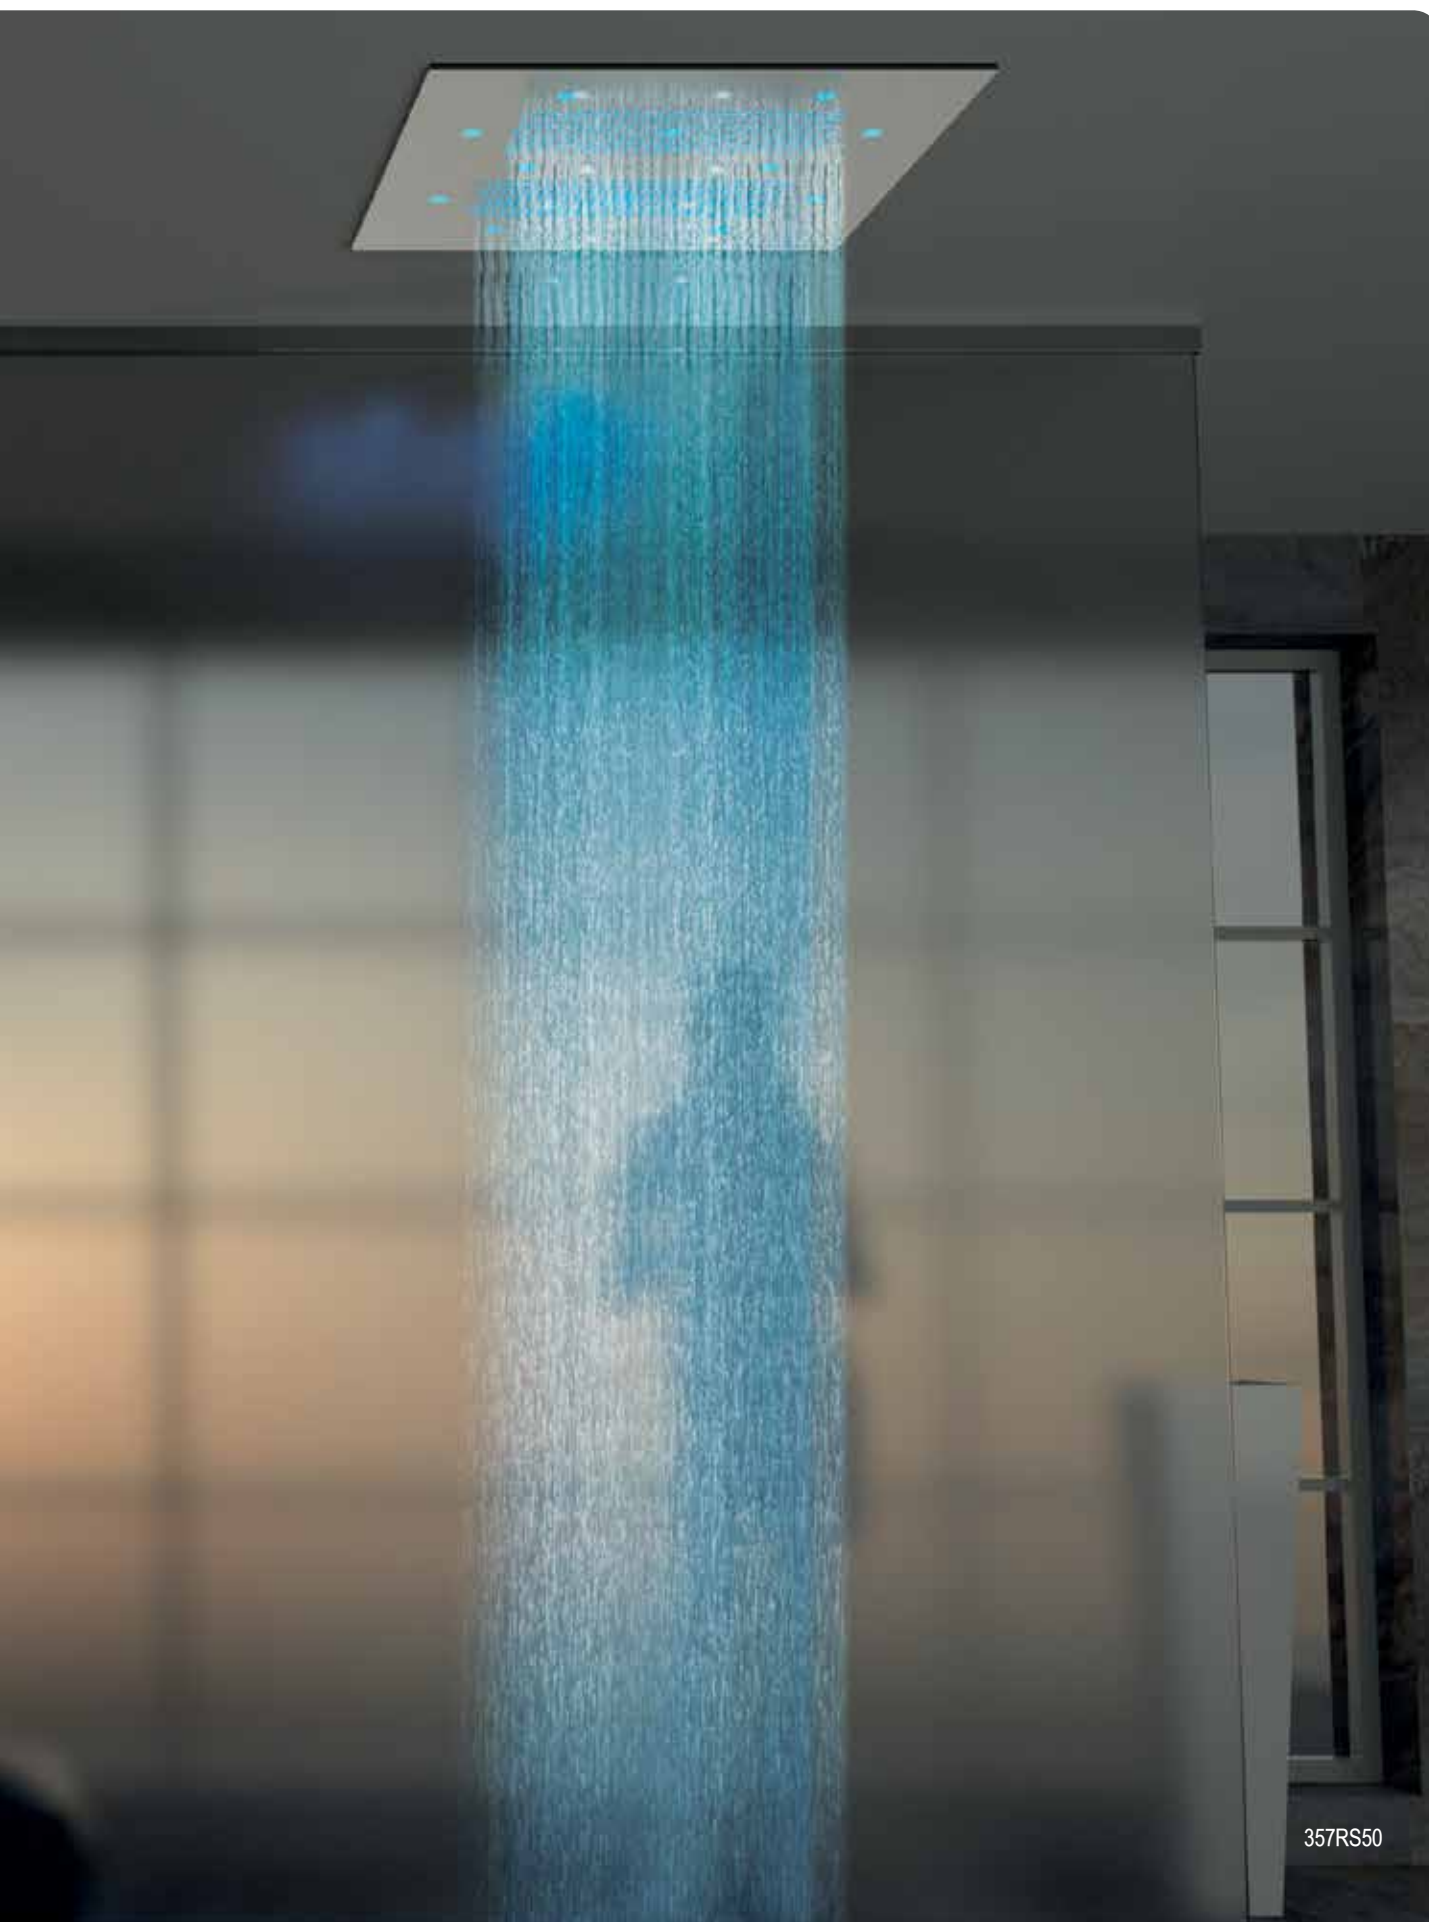

Grazie all'utilizzo della tecnologia LED, i soffioni con funzioni di CROMOTERAPIA aggiungono al piacere della doccia il relax psico-fisico di una luce colorata. Le opzioni di cromoterapia, che includono selezione di luce bianca, selezione colori e cromoterapia automatica, possono essere gestite, a seconda del modello, tramite una pulsantiera installata a parete oppure tramite un telecomando wireless (verificare le specifiche tecniche di ogni singolo articolo).

Thanks to the use of LED technology, the shower heads with COLOURTHERAPY functions add the psycho-physical relaxation of colored light to the pleasure of the shower. Colourtherapy options, including white light selection, color selection and automatic colourtherapy, can be managed, depending on the model, via a wall-mounted push-button panel or via a wireless remote control (check the technical specifications of each item).

BOX INCASSO
BUILT-IN BOX

KIT WELLNESS
WELLNESS KIT

CROMOTERAPIA
COLOR THERAPY

SOFFIONI
SHOWER HEADS

BOCCHE
SPOUTS

PANNELLI DOCCIA
SHOWER PANELS

COLONNE DOCCIA
SHOWER COLUMNS

SALISCENDI
SLIDING RAILS

DOCCHETTE
HAND SHOWERS

SHUT-OFF

BORDO VASCA
DECK BATH MIXER

FLESSIBILI DOCCIA
SHOWER FLEXIBLES