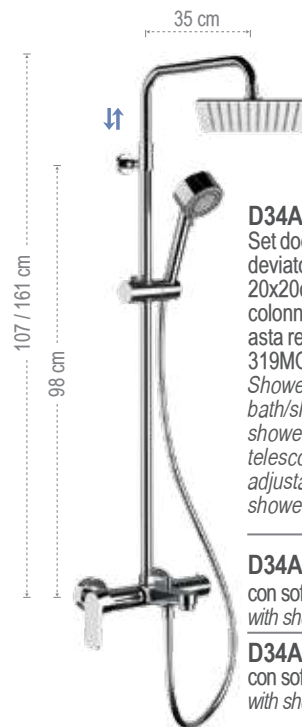

*Shower set including: exposed mixer with bath/shower diverter, abs 20x20 cm shower head with rounded corners 356AD20X, telescopic brass shower column, with height-adjustable rod 329A, 4-function abs hand shower 319MO, 150 cm flexible hose.*