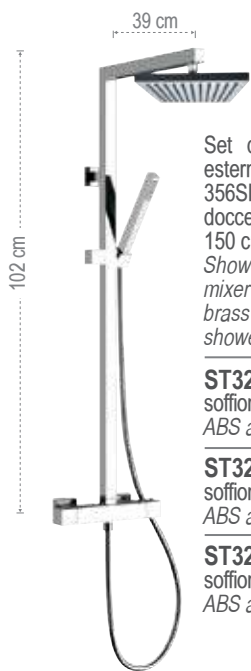

Set doccia composto da: miscelatore termostatico esterno quadrato con deviatore, soffione in abs 356SD20X, colonna doccia quadrata in ottone 329S, doccetta quadrata in ABS, 1 funzione 317SD, flessibile 150 cm.
Shower set including: square exposed thermostatic mixer with diverter, abs shower head 356SD20X, square brass shower column 329S, 1-function abs square hand shower 317SD, 150 cm flexible hose.

ST32S7SDSD20

soffione in ABS anticalcare 20x20 cm.
ABS antilimestone showerhead 20x20 cm.

ST32S7SDSD25

soffione in ABS anticalcare 25x25 cm.
ABS antilimestone showerhead 25x25 cm.

ST32S7SDSD30

soffione in ABS anticalcare 30x30 cm.
ABS antilimestone showerhead 30x30 cm.