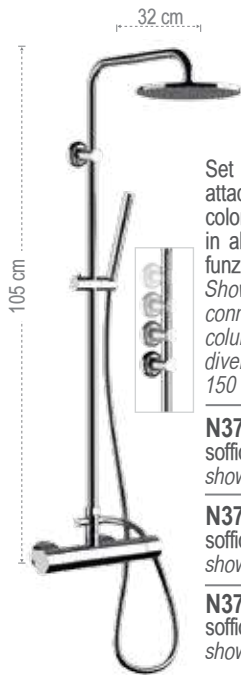

Set doccia composto da: miscelatore esterno con attacco superiore, soffione in abs 356MD20X, colonna doccia con fissaggio superiore regolabile in altezza, con deviatore 330X, doccetta in abs, 1 funzione 317MD, flessibile 150 cm.

Shower set including: exposed mixer with upper connection, abs shower head 356MD20X, shower column with height-adjustable upper fixing and diverter 330X, 1-function abs hand shower 317MD, 150 cm flexible hose.

N37RXMD20
soffione Ø 20 cm.
shower head Ø 20 cm.

N37RXMD25
soffione Ø 25 cm.
shower head Ø 25 cm.

N37RXMD30
soffione Ø 30 cm.
shower head Ø 30 cm.