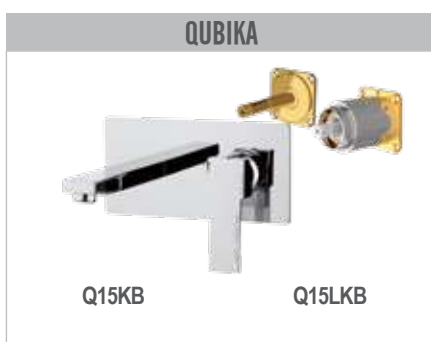

Box da incasso per miscelatore lavabo a muro.
Built-in box for wall mounted wash basin mixer.

Cod. RRBOX15

INCASSI CON RR BOX 15 - BUILT-IN WITH RR BOX 15

BOX INCASSO
BUILT-IN BOX

KIT WELLNESS
WELLNESS KIT

CROMOTERAPIA
COLOR THERAPY

SOFFIONI
SHOWER HEADS

BOCCHE
SPOUTS

PANNELLI DOCCIA
SHOWER PANELS

COLONNE DOCCIA
SHOWER COLUMNS

SALISCENDI
SLIDING RAILS

DOCETTE
HAND SHOWERS

SHUT-OFF

BORDO VASCA
DECK BATH MIXER

FLESSIBILI DOCCIA
SHOWER FLEXIBLES