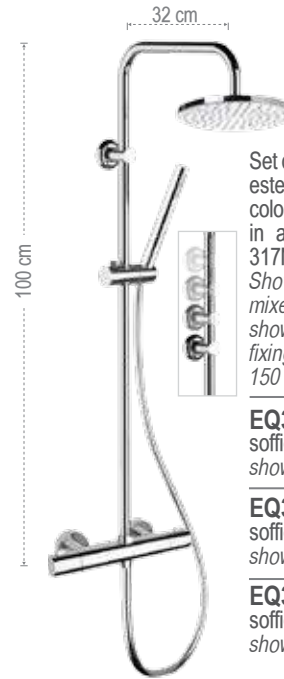

Set doccia composto da: miscelatore termostatico esterno con deviatore, soffione in abs 356MD20X, colonna doccia con fissaggio superiore regolabile in altezza 329X, doccetta in abs, 1 funzione 317MD, flessibile 150 cm.

Shower set including: exposed thermostatic mixer with diverter, abs shower head 356MD20X, shower column with height-adjustable upper fixing 329X, 1-function abs hand shower 317MD, 150 cm flexible hose.

EQ32X7MDMD20
soffione Ø20 cm.
shower head Ø20 cm.

EQ32X7MDMD25
soffione Ø25 cm.
shower head Ø25 cm.

EQ32X7MDMD30
soffione Ø30 cm.
shower head Ø30 cm.