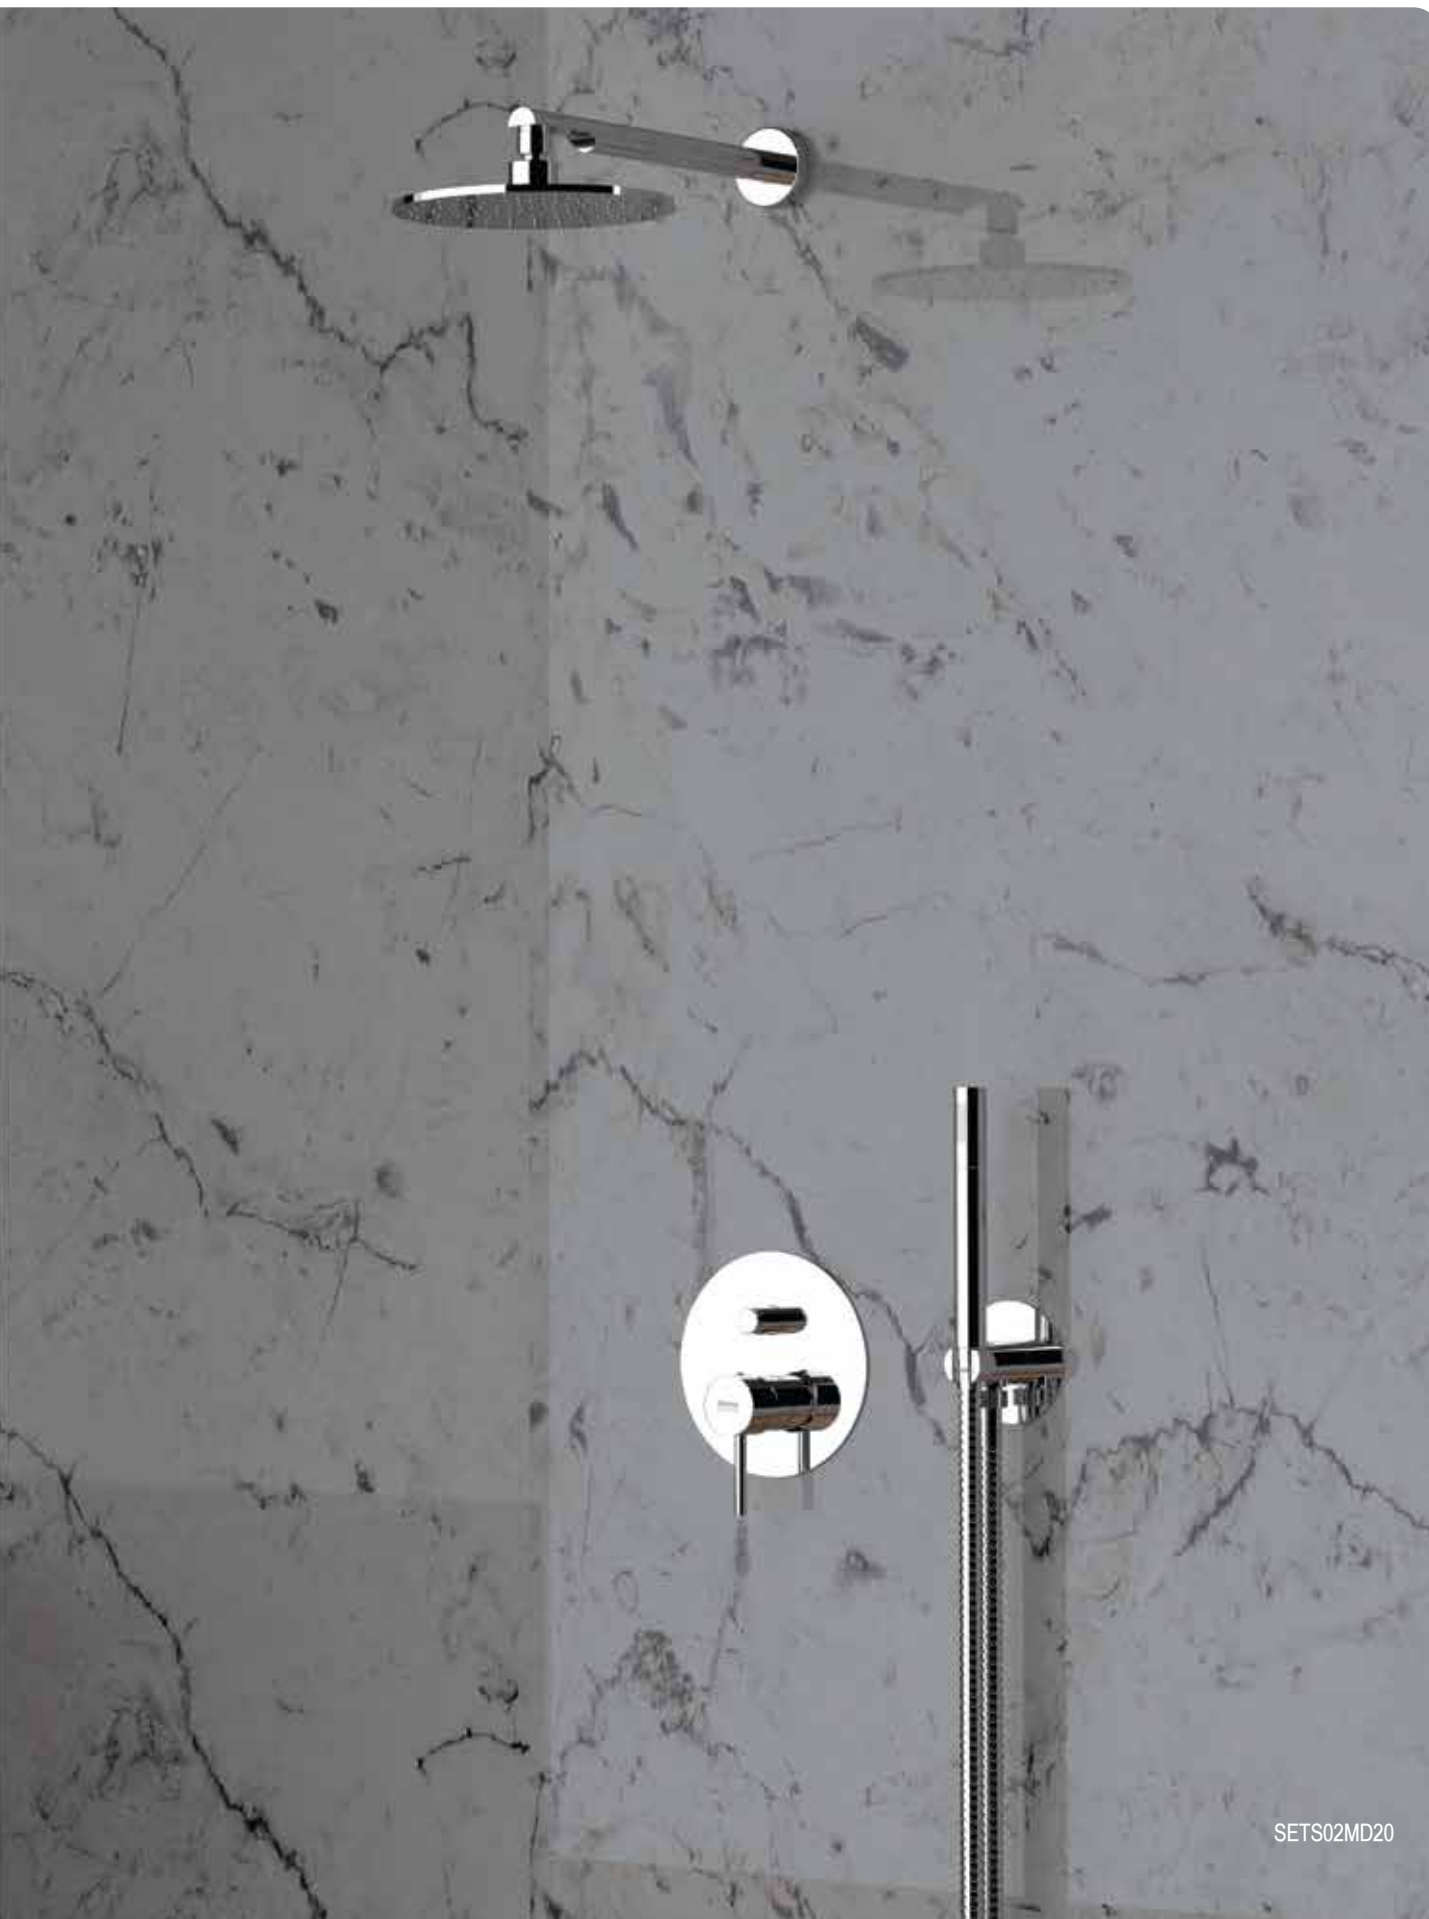

I KIT WELLNESS di Remer Rubinetterie sono soluzioni complete di rubinetteria studiate per arredare gli interni doccia. Le composizioni doccia si differenziano per miscelazione tradizionale o termostatica oltre che per forme, dimensioni, funzioni e numero di uscite acqua gestite. E' così possibile personalizzare ogni bagno progettando un interno doccia a misura delle singole preferenze.

WELLNESS KITS by Remer Rubinetterie are complete faucet solutions designed to furnish shower interiors. The shower compositions differ in traditional or thermostatic mixing as well as in shapes, dimensions, functions and number of managed water outlets. It is thus possible to customize each bathroom by designing a shower interior tailored to individual preferences.

BOX INCASSO
BUILT-IN BOX

KIT WELLNESS
WELLNESS KIT

CROMOTERAPIA
COLOR THERAPY

SOFFIONI
SHOWER HEADS

BOCCHE
SPOUTS

PANNELLI DOCCIA
SHOWER PANELS

COLONNE DOCCIA
SHOWER COLUMNS

SALISCENDI
SLIDING RAILS

DOCETTE
HAND SHOWERS

SHUT-OFF

BORDO VASCA
DECK BATH MIXER

FLESSIBILI DOCCIA
SHOWER FLEXIBLES