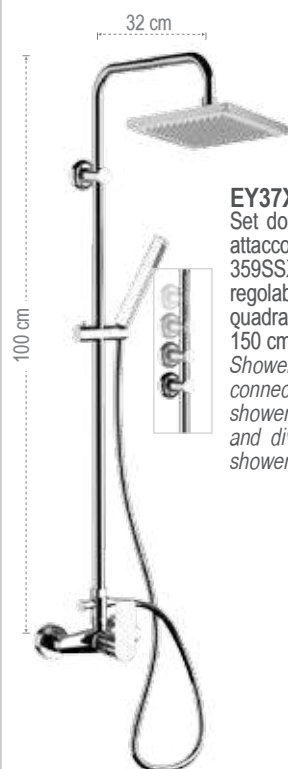

EY37X7SS9SS

Set doccia composto da: miscelatore esterno con attacco superiore, soffione in ottone 20x20cm 359SSX, colonna doccia con fissaggio superiore regolabile in altezza, con deviatore 330X, doccetta quadrata in ottone a 1 funzione 317SS, flessibile 150 cm.

Shower set including: exposed mixer with upper connection, brass shower head 20x20cm 359SSX, shower column with height-adjustable upper fixing and diverter 330X, 1-function brass square hand shower 317SS, 150 cm flexible hose.

FIN 1

NO

BO

NP

NPO

FIN 2

CFP

BG

DO