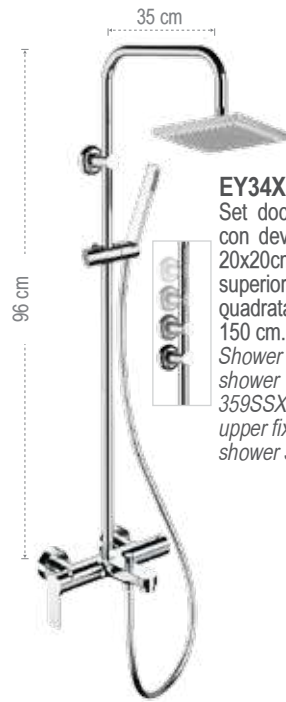

Shower set including: exposed mixer with bath/shower diverter, brass shower head Ø 20 cm 359MM20X, shower column with height-adjustable upper fixing 329X, 1-function brass hand shower 317MM, 150 cm flexible hose.