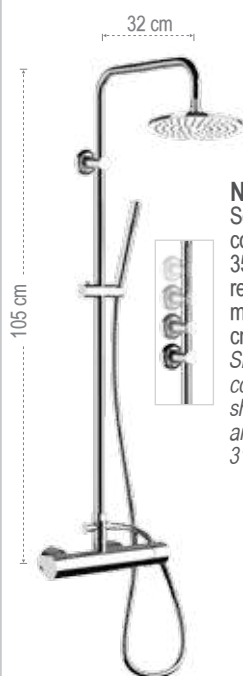

COLONNE DOCCIA CON MISCELATORE SHOWER COLUMN WITH SHOWER MIXER

CON OPZIONI DI FINITURA WITH FINISHING OPTIONS

N37RX7MMM20

Set doccia composto da: miscelatore esterno con attacco superiore, soffione in ottone Ø 20 cm 359MM20X, colonna doccia con fissaggio superiore regolabile in altezza, con deviatore 330X, doccetta minimale in ottone, 1 funzione 317MM, flessibile 150 cm.

Shower set including: exposed mixer with upper connection, brass shower head Ø 20 cm 359MM20X, shower column with height-adjustable upper fixing and diverter 330X, 1-function brass hand shower 317MM, 150 cm flexible hose.