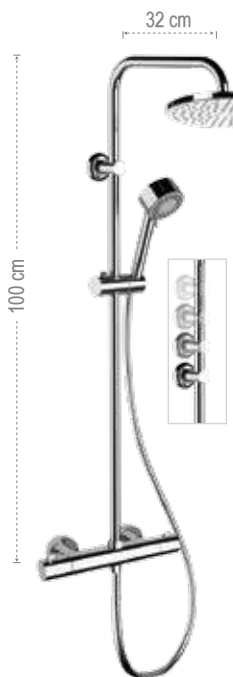

EQ32XMD20

Set doccia composto da: miscelatore termostatico esterno con deviatore, soffione in abs Ø 20 cm 356MD20X, colonna doccia con fissaggio superiore regolabile in altezza 329X, doccetta in abs a 4 funzioni 319MO, flessibile 150 cm.

Shower set including: exposed thermostatic mixer with diverter, abs Ø 20 cm shower head 356MD20X, shower column with height-adjustable upper fixing 329X, 4-function abs hand shower 319MO, 150 cm flexible hose.