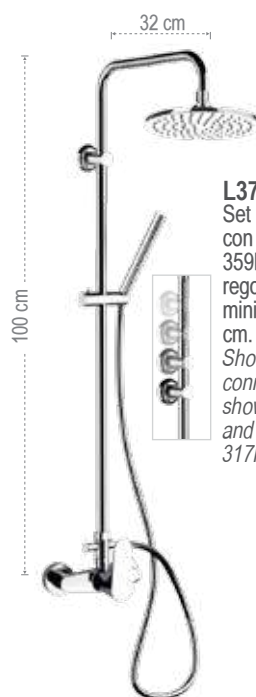

*Shower set including: exposed mixer with upper connection, brass shower head Ø 20 cm 359MM20X, shower column with height-adjustable upper fixing and diverter 330X, 1-function brass hand shower 317MM, 150 cm flexible hose.*