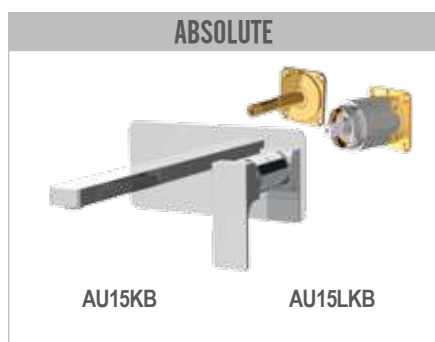

Box da incasso per miscelatore lavabo a muro.
Built-in box for wall mounted wash basin mixer.

Cod. RRBOX15

INCASSI CON RR BOX 15 - BUILT-IN WITH RR BOX 15

BOX INCASSO
BUILT-IN BOX

KIT WELLNESS
WELLNESS KIT

CROMOTERAPIA
COLOR THERAPY

SOFFIONI
SHOWER HEADS

BOCCHE
SPOUTS

PANNELLI DOCCIA
SHOWER PANELS

COLONNE DOCCIA
SHOWER COLUMNS

SALISCENDI
SLIDING RAILS

DOCETTE
HAND SHOWERS

SHUT-OFF

BORDO VASCA
DECK BATH MIXER

FLESSIBILI DOCCIA
SHOWER FLEXIBLES