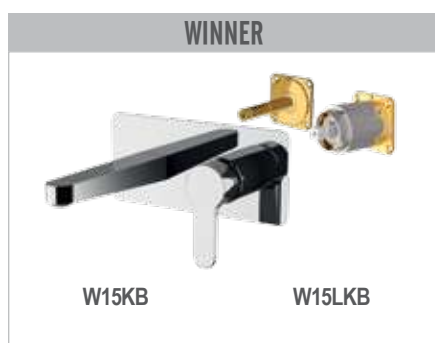

Box da incasso per miscelatore lavabo a muro.
Built-in box for wall mounted wash basin mixer.

Cod. RRBOX15

INCASSI CON RR BOX 15 - BUILT-IN WITH RR BOX 15

BOX INCASSO
BUILT-IN BOX

KIT WELLNESS
WELLNESS KIT

CROMOTERAPIA
COLOR THERAPY

SOFFIONI
SHOWER HEADS

BOCCHE
SPOUTS

PANNELLI DOCCIA
SHOWER PANELS

COLONNE DOCCIA
SHOWER COLUMNS

SALISCENDI
SLIDING RAILS

DOCETTE
HAND SHOWERS

SHUT-OFF

BORDO VASCA
DECK BATH MIXER

FLESSIBILI DOCCIA
SHOWER FLEXIBLES