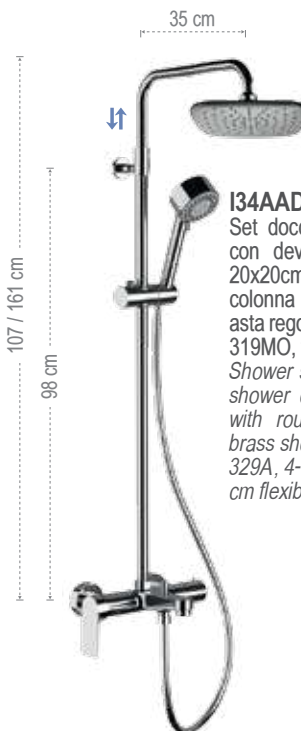

I34AAD20

Set doccia composto da: miscelatore esterno con deviatore vasca/doccia, soffione in abs 20x20cm con angoli arrotondati 356AD20X, colonna doccia in ottone telescopica, altezza asta regolabile 329A, doccetta in abs a 4 funzioni 319MO, flessibile 150 cm.

Shower set including: exposed mixer with bath/shower diverter, abs 20x20 cm shower head with rounded corners 356AD20X, telescopic brass shower column, with height-adjustable rod 329A, 4-function abs hand shower 319MO, 150 cm flexible hose.