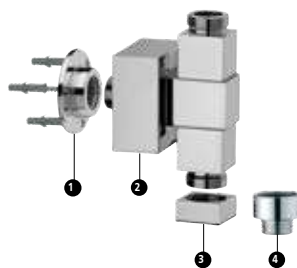

330SRA

Presca d'acqua - supporto a muro per colonne doccia, multifunzione:

- supporto a muro alto
- presa d'acqua a muro alta
- presa d'acqua dal basso con tappo
- presa d'acqua dal basso per flessibile

Componenti:

1. Fissaggio a muro
2. Corpo principale
3. Riduzione 3/4Fx1/2M
4. Tappo 3/4F

Water punch outlet and wall bearing for shower columns, multifunction:

- high wall bearing
- high punch for water outlet
- low punch for water outlet with closing plug
- low punch for outlet water, for shower flexible hose

Components:

1. Wall fixing
2. Central body
3. Reduction 3/4Fx1/2M
4. Closing plug 3/4F

330SDEV

Deviatore con molla e fermo, per colonne, 3/4Mx3/4Fx1/2M.

Squared diverter for shower columns, with spring and stop, 3/4M x 3/4F x 1/2M.