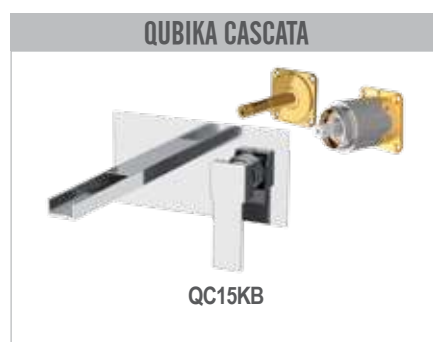

Box da incasso per miscelatore lavabo a muro.
Built-in box for wall mounted wash basin mixer.

Cod. RRBOX15

INCASSI CON RR BOX 15 - BUILT-IN WITH RR BOX 15

BOX INCASSO
BUILT-IN BOX

KIT WELLNESS
WELLNESS KIT

CROMOTERAPIA
COLOR THERAPY

SOFFIONI
SHOWER HEADS

BOCCHE
SPOUTS

PANNELLI DOCCIA
SHOWER PANELS

COLONNE DOCCIA
SHOWER COLUMNS

SALISCENDI
SLIDING RAILS

DOCETTE
HAND SHOWERS

SHUT-OFF

BORDO VASCA
DECK BATH MIXER

FLESSIBILI DOCCIA
SHOWER FLEXIBLES