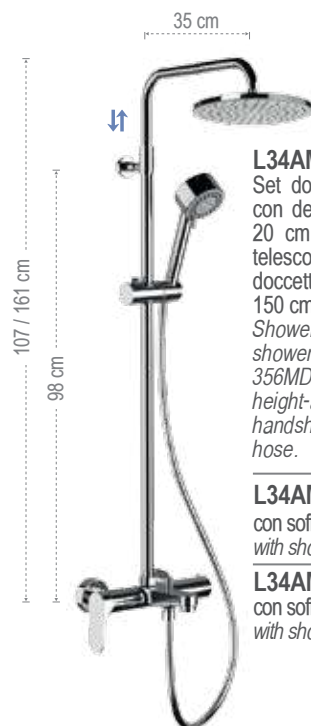

L34AMD20

Set doccia composto da: miscelatore esterno con deviatore vasca/doccia, soffione in abs Ø 20 cm 356MD20X, colonna doccia in ottone telescopica, altezza asta regolabile 329A, doccetta in abs a 4 funzioni 319MO, flessibile 150 cm.

Shower set including: external mixer with bath/shower diverter, abs shower head Ø 20cm 356MD20X, telescopic brass shower column, height-adjustable rod 329A, 4-functions handshower in abs 319MO, 150 cm flexible hose.

L34AMD25

con soffione da Ø25 cm.
with shower head Ø25 cm.

L34AMD30

con soffione da Ø30 cm.
with shower head Ø30 cm.