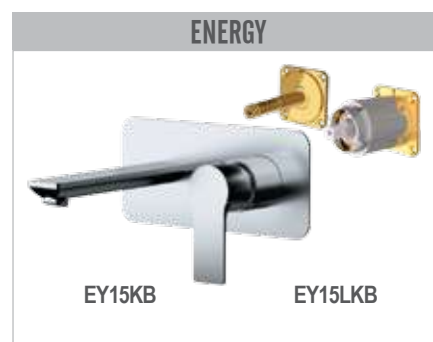

Box da incasso per miscelatore lavabo a muro.
Built-in box for wall mounted wash basin mixer.

Cod. RRBOX15

INCASSI CON RR BOX 15 - BUILT-IN WITH RR BOX 15

BOX INCASSO
BUILT-IN BOX

KIT WELLNESS
WELLNESS KIT

CROMOTERAPIA
COLOR THERAPY

SOFFIONI
SHOWER HEADS

BOCCHE
SPOUTS

PANNELLI DOCCIA
SHOWER PANELS

COLONNE DOCCIA
SHOWER COLUMNS

SALISCENDI
SLIDING RAILS

DOCETTE
HAND SHOWERS

SHUT-OFF

BORDO VASCA
DECK BATH MIXER

FLESSIBILI DOCCIA
SHOWER FLEXIBLES