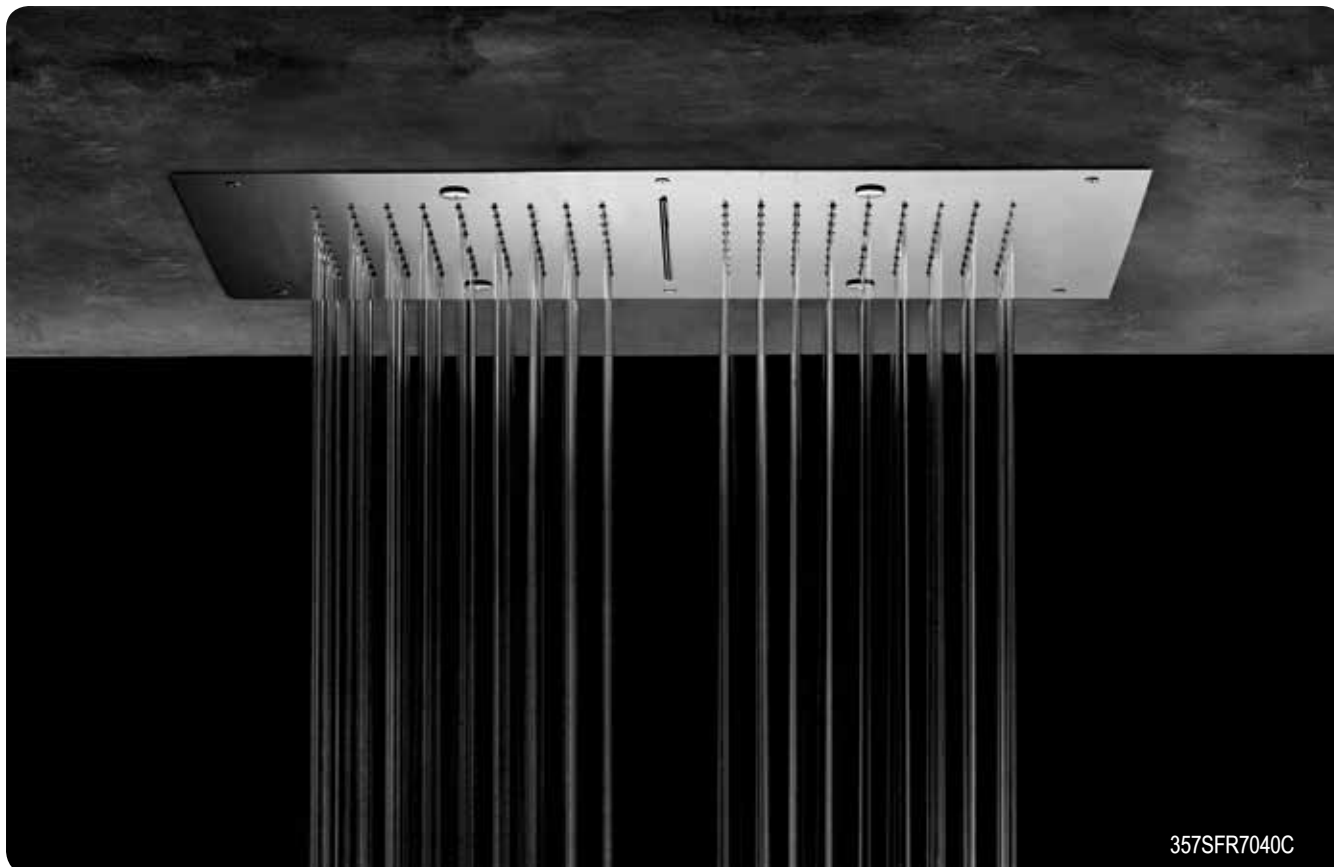

*Ceiling stainless steel mirror polished shower head, antilimestone jets, 50x50 cm, 3 functions: rain, nebulization (4 outlet) and waterfall.*

357SFR7040C

BOX INCASSO  
BUILT-IN BOXKIT WELLNESS  
WELLNESS KITCROMOTERAPIA  
COLOR THERAPYSOFFIONI  
SHOWER HEADSBOCCHE  
SPOUTSPANNELLI DOCCIA  
SHOWER PANELSCOLONNE DOCCIA  
SHOWER COLUMNSSALISCENDI  
SLIDING RAILSDOCCETTE  
HAND SHOWERS