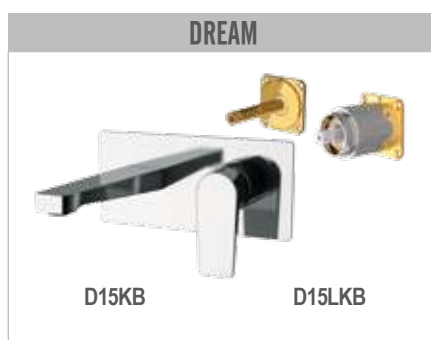

Box da incasso per miscelatore lavabo a muro.
Built-in box for wall mounted wash basin mixer.

Cod. RRBOX15

INCASSI CON RR BOX 15 - BUILT-IN WITH RR BOX 15

BOX INCASSO
BUILT-IN BOX

KIT WELLNESS
WELLNESS KIT

CROMOTERAPIA
COLOR THERAPY

SOFFIONI
SHOWER HEADS

BOCCHE
SPOUTS

PANNELLI DOCCIA
SHOWER PANELS

COLONNE DOCCIA
SHOWER COLUMNS

SALISCENDI
SLIDING RAILS

DOCETTE
HAND SHOWERS

SHUT-OFF

BORDO VASCA
DECK BATH MIXER

FLESSIBILI DOCCIA
SHOWER FLEXIBLES