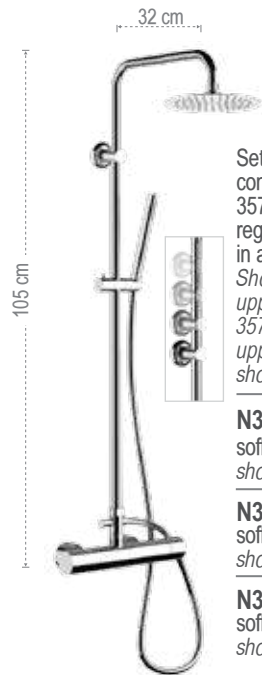

Set doccia composto da: miscelatore esterno con attacco superiore, soffione in acciaio inox 357UFM20X, colonna doccia con fissaggio superiore regolabile in altezza, con deviatore 330X, doccetta in abs, 1 funzione 317MD, flessibile 150 cm.

Shower set including: exposed mixer with upper connection, stainless steel shower head 357UFM20X, shower column with height-adjustable upper fixing and diverter 330X, 1-function abs hand shower 317MD, 150 cm flexible hose.

N37RXUFM20
soffione Ø 20 cm.
shower head Ø 20 cm.

N37RXUFM25
soffione Ø 25 cm.
shower head Ø 25 cm.

N37RXUFM30
soffione Ø 30 cm.
shower head Ø 30 cm.