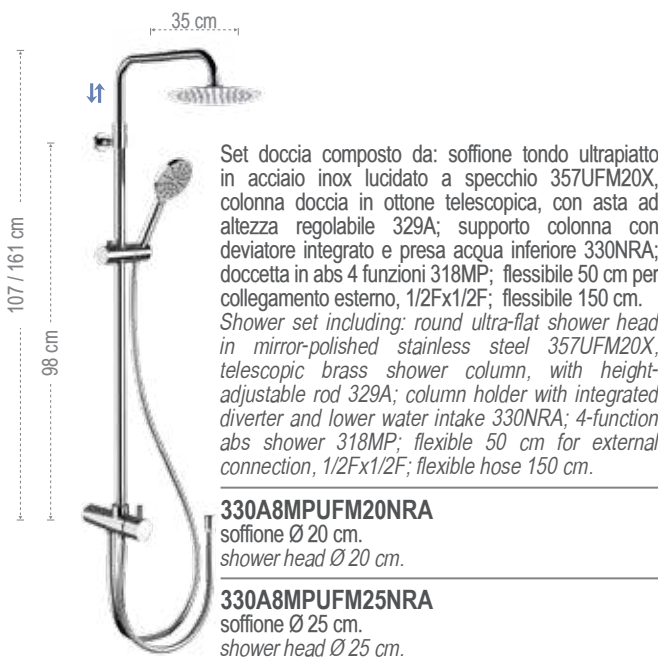

COLONNE DOCCIA TELESCOPICHE CON PRESA ACQUA ESTERNA TELESCOPIC SHOWER COLUMN WITH EXTERNAL WATER PUNCH

Set doccia composto da: soffione tondo ultrapiatto in acciaio inox lucidato a specchio 357UFM20X, colonna doccia in ottone telescopica, con asta ad altezza regolabile 329A; supporto colonna con deviatore integrato e presa acqua inferiore 330NRA; doccetta in abs 4 funzioni 318MP; flessibile 50 cm per collegamento esterno, 1/2Fx1/2F; flessibile 150 cm.

Shower set including: round ultra-flat shower head in mirror-polished stainless steel 357UFM20X, telescopic brass shower column, with height-adjustable rod 329A; column holder with integrated diverter and lower water intake 330NRA; 4-function abs shower 318MP; flexible 50 cm for external connection, 1/2Fx1/2F; flexible hose 150 cm.

330A8MPUFM20NRA
soffione Ø 20 cm.
shower head Ø 20 cm.

330A8MPUFM25NRA
soffione Ø 25 cm.
shower head Ø 25 cm.

330A8MPUFM30NRA
soffione Ø 30 cm.
shower head Ø 30 cm.