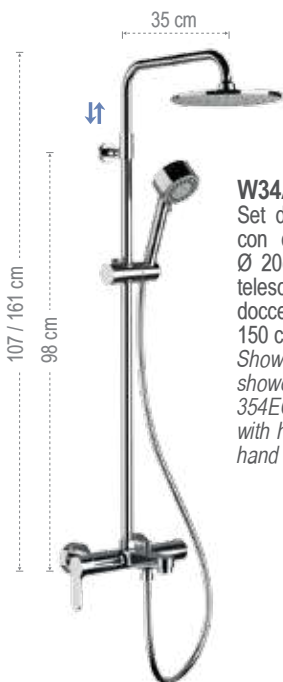

W34AEC20

Set doccia composto da: miscelatore esterno con deviatore vasca/doccia, soffione in abs Ø 20cm 354EC20X, colonna doccia in ottone telescopica, altezza asta regolabile 329A, doccetta in abs a 4 funzioni 319MO, flessibile 150 cm.

Shower set including: exposed mixer with bath/shower diverter, abs Ø 20 cm shower head 354EC20X, telescopic brass shower column, with height-adjustable rod 329A, 4-function abs hand shower 319MO, 150 cm flexible hose.