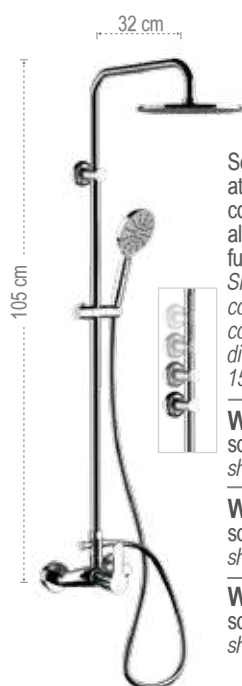

Set doccia composto da: miscelatore esterno con attacco superiore, soffione in abs 356MD20X, colonna doccia con fissaggio superiore regolabile in altezza, con deviatore 330X, doccetta in abs con 4 funzioni 318MP, flessibile 150 cm.

Shower set including: exposed mixer with upper connection, abs shower head 356MD20X, shower column with height-adjustable upper fixing and diverter 330X, 4-function abs hand shower 318MP, 150 cm flexible hose.

W37X8MPMD20
soffione Ø 20 cm.
shower head Ø 20 cm.

W37X8MPMD25
soffione Ø 25 cm.
shower head Ø 25 cm.

W37X8MPMD30
soffione Ø 30 cm.
shower head Ø 30 cm.