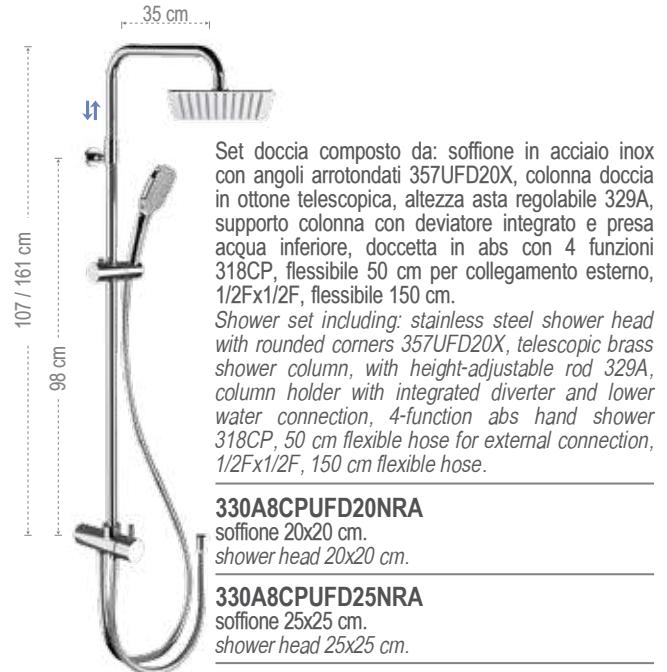

Set doccia composto da: soffione in acciaio inox con angoli arrotondati 357UFD20X, colonna doccia in ottone telescopica, altezza asta regolabile 329A, supporto colonna con deviatore integrato e presa acqua inferiore, doccetta in abs con 4 funzioni 318CP, flessibile 50 cm per collegamento esterno, 1/2Fx1/2F, flessibile 150 cm.

Shower set including: stainless steel shower head with rounded corners 357UFD20X, telescopic brass shower column, with height-adjustable rod 329A, column holder with integrated diverter and lower water connection, 4-function abs hand shower 318CP, 50 cm flexible hose for external connection, 1/2Fx1/2F, 150 cm flexible hose.

330A8CPUFD20NRA
soffione 20x20 cm.
shower head 20x20 cm.

330A8CPUFD25NRA
soffione 25x25 cm.
shower head 25x25 cm.

330A8CPUFD30NRA
soffione 30x30 cm.
shower head 30x30 cm.