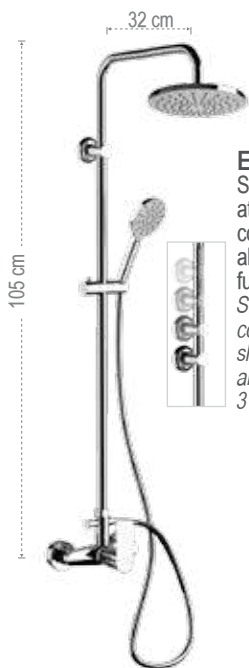

EY37XEC20
Set doccia composto da: miscelatore esterno con attacco superiore, soffione in abs Ø 20cm 354EC20X, colonna doccia con fissaggio superiore regolabile in altezza, con deviatore 330X, doccetta in abs con 4 funzioni 318MP, flessibile 150 cm.

Shower set including: exposed mixer with upper connection, abs Ø 20 cm shower head 354EC20X, shower column with height-adjustable upper fixing and diverter 330X, 4-function abs hand shower 318MP, 150 cm flexible hose.