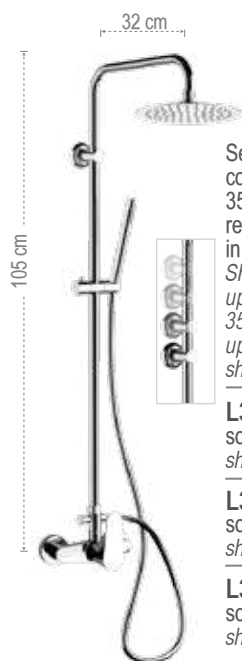

Set doccia composto da: miscelatore esterno con attacco superiore, soffione in acciaio inox 357UFM20X, colonna doccia con fissaggio superiore regolabile in altezza, con deviatore 330X, doccetta in abs, 1 funzione 317MD, flessibile 150 cm.

Shower set including: exposed mixer with upper connection, stainless steel shower head 357UFM20X, shower column with height-adjustable upper fixing and diverter 330X, 1-function abs hand shower 317MD, 150 cm flexible hose.

L37X7MDUFM20
soffione Ø 20 cm.
shower head Ø 20 cm.

L37X7MDUFM25
soffione Ø 25 cm.
shower head Ø 25 cm.

L37X7MDUFM30
soffione Ø 30 cm.
shower head Ø 30 cm.