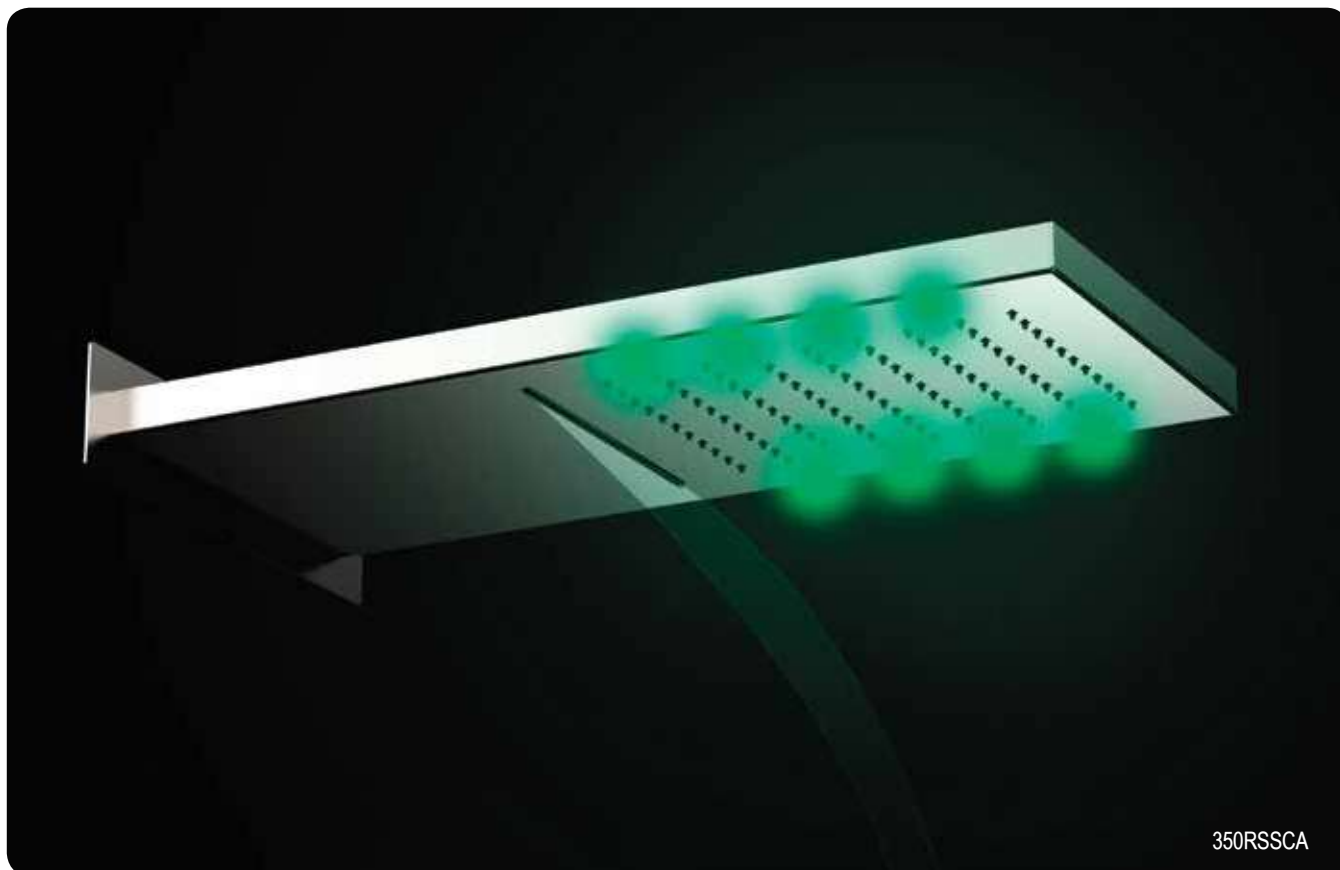

Disponibili, su richiesta, in finitura;
Available, on request, in finish;

IN DOTAZIONE IN BASE AI MODELLI - SUPPLIED DEPENDING ON THE MODELS

Pulsantiera a parete per accensione luce bianca, selezione colori e cromoterapia automatica.
Wall push-button to turn, on, select the colors and change of the jet.

W Pulsantiera wireless per accensione luce bianca, selezione colori e cromoterapia automatica.
Wireless push-button to turn, on, select the colors and change of the jet.

350RSS

Soffione a parete in Acciaio INOX lucidato a specchio 50x26x6,4 cm, con 1 postazione pioggia. Luce LED a 7 colori con 40 sfumature, alimentazione dalla rete elettrica con trasformatore a basso voltaggio incluso (12V). Con pulsantiera a parete inclusa.
Wall stainless steel mirror polished shower head 50x26x6,4 cm, 1 rain jet workstation. 7 colors light led with 40 shades. Powered by electricity with low voltage transformer included (12V). With wall push-button included.

350RSSCA

Soffione a parete in Acciaio INOX lucidato a specchio 50x26x6,4 cm, con 1 postazione pioggia ed 1 getto a cascata. Luce LED a 7 colori con 40 sfumature, alimentazione dalla rete elettrica con trasformatore a basso voltaggio incluso (12V). Con pulsantiera a parete inclusa.
Wall stainless steel mirror polished shower head 50x26x6,4 cm, 1 rain jet workstation and waterfall jet. 7 colors light led with 40 shades. Powered by electricity with low voltage transformer included (12V). With wall push-button included.

350RSSW

Come soffione Art. 350 RSS, con pulsantiera wireless inclusa.
As art. 350 RSS, with wireless remote control included.

350RSSCAW

Come soffione Art. 350 RSSCA, con pulsantiera wireless inclusa.
As art. 50 RSSCA, with wireless remote control included.

BOX INCASSO
BUILT-IN BOX

KIT WELLNESS
WELLNESS KIT

CROMOTERAPIA
COLOR THERAPY

SOFFIONI
SHOWER HEADS

BOCCHE
SPOUTS

PANNELLI DOCCIA
SHOWER PANELS

COLONNE DOCCIA
SHOWER COLUMNS

SALISCENDI
SLIDING RAILS

DOCCETTE
HAND SHOWERS

SHUT-OFF

BORDO VASCA
DECK BATH MIXER

FLESSIBILI DOCCIA
SHOWER FLEXIBLES