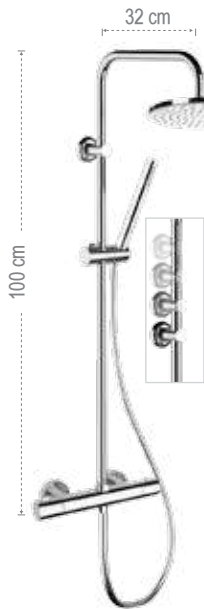

COLONNE DOCCIA TERMOSTATICHE MINIMALI MINIMAL THERMOSTATIC SHOWER COLUMN

CON OPZIONI DI FINITURA

WITH FINISHING OPTIONS

EQ32X7MMM20

Set doccia composto da: miscelatore termostatico esterno con deviatore, soffione in ottone Ø 20 cm 359MM20X, colonna doccia con fissaggio superiore regolabile in altezza 329X, doccetta minimale in ottone, 1 funzione 317MM, flessibile 150 cm.

Shower set including: exposed thermostatic mixer with diverter, brass shower head Ø 20 cm 359MM20X, shower column with height-adjustable upper fixing 329X, 1-function brass hand shower 317MM, 150 cm flexible hose.

EQ32X7MMM30

Con soffione in ottone Ø30 cm.
With brass shower head Ø30 cm.