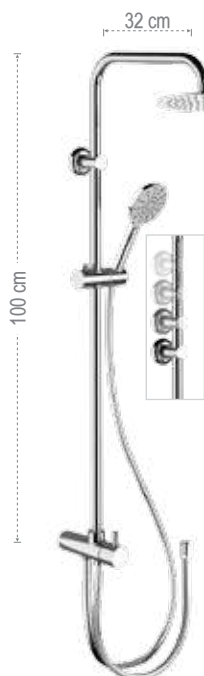

COLONNE DOCCIA CON PRESA ACQUA ESTERNA SHOWER COLUMN WITH EXTERNAL WATER PUNCH

Set doccia composto da: soffione tondo ultrapiatto in acciaio inox lucidato a specchio 357UFM20X, colonna doccia con fissaggio superiore regolabile 329X; supporto colonna con deviatore integrato e presa acqua inferiore 330NRA; doccetta in abs 4 funzioni 318MP; flessibile 50 cm per collegamento esterno, 1/2Fx1/2F; flessibile 150 cm.

Shower set including: round ultra-flat shower head in mirror-polished stainless steel 357UFM20X, shower column with adjustable upper fixing 329X; column holder with diverter and lower water intake 330NRA; 4-function abs shower 318MP; flexible hose 50 cm for external connection, 1 / 2Fx1/2F; flexible hose 150 cm.

330X8MPUFM20NRA
soffione Ø 20 cm.
shower head Ø 20 cm.

330X8MPUFM25NRA
soffione Ø 25 cm.
shower head Ø 25 cm.

330X8MPUFM30NRA
soffione Ø 30 cm.
shower head Ø 30 cm.