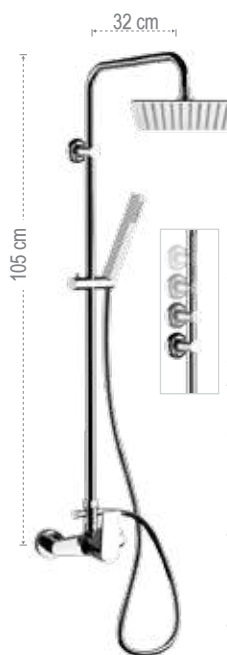

Set doccia composto da: miscelatore esterno con attacco superiore, soffione in acciaio inox con angoli arrotondati 357UFD20X, colonna doccia con fissaggio superiore regolabile in altezza, con deviatore 330X, doccetta quadrata in ABS, 1 funzione 317SD, flessibile 150 cm.

Shower set including: exposed mixer with upper connection, stainless steel shower head with rounded corners 357UFD20X, shower column with height-adjustable upper fixing and diverter 330X, 1-function abs square hand shower 317SD, 150 cm flexible hose.

D37X7SDUFD20
soffione 20x20 cm.
shower head 20x20 cm.

D37X7SDUFD25
soffione 25x25 cm.
shower head 25x25 cm.

D37X7SDUFD30
soffione 30x30 cm.
shower head 30x30 cm.

BOX INCASSO
BUILT-IN BOX

KIT WELLNESS
WELLNESS KIT

CROMOTERAPIA
COLOR THERAPY

SOFFIONI
SHOWER HEADS

BOCCHE
SPOUTS

PANNELLI DOCCIA
SHOWER PANELS

COLONNE DOCCIA
SHOWER COLUMNS

SALISCENDI
SLIDING RAILS

DOCCETTE
HAND SHOWERS

SHUT-OFF

BORDO VASCA
DECK BATH MIXER

FLESSIBILI DOCCIA
SHOWER FLEXIBLES