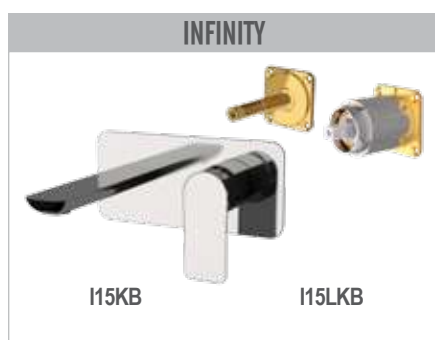

Box da incasso per miscelatore lavabo a muro.
Built-in box for wall mounted wash basin mixer.

Cod. RRBOX15

INCASSI CON RR BOX 15 - BUILT-IN WITH RR BOX 15

BOX INCASSO
BUILT-IN BOX

KIT WELLNESS
WELLNESS KIT

CROMOTERAPIA
COLOR THERAPY

SOFFIONI
SHOWER HEADS

BOCCHE
SPOUTS

PANNELLI DOCCIA
SHOWER PANELS

COLONNE DOCCIA
SHOWER COLUMNS

SALISCENDI
SLIDING RAILS

DOCETTE
HAND SHOWERS

SHUT-OFF

BORDO VASCA
DECK BATH MIXER

FLESSIBILI DOCCIA
SHOWER FLEXIBLES