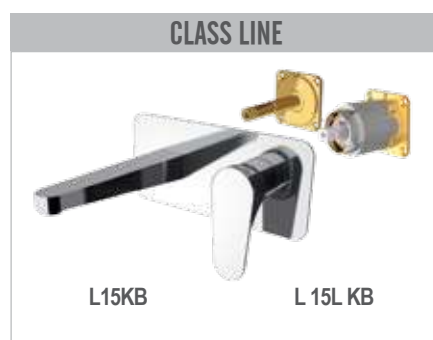

Box da incasso per miscelatore lavabo a muro.
Built-in box for wall mounted wash basin mixer.

Cod. RRBOX15

INCASSI CON RR BOX 15 - BUILT-IN WITH RR BOX 15

BOX INCASSO
BUILT-IN BOX

KIT WELLNESS
WELLNESS KIT

CROMOTERAPIA
COLOR THERAPY

SOFFIONI
SHOWER HEADS

BOCCHE
SPOUTS

PANNELLI DOCCIA
SHOWER PANELS

COLONNE DOCCIA
SHOWER COLUMNS

SALISCENDI
SLIDING RAILS

DOCETTE
HAND SHOWERS

SHUT-OFF

BORDO VASCA
DECK BATH MIXER

FLESSIBILI DOCCIA
SHOWER FLEXIBLES