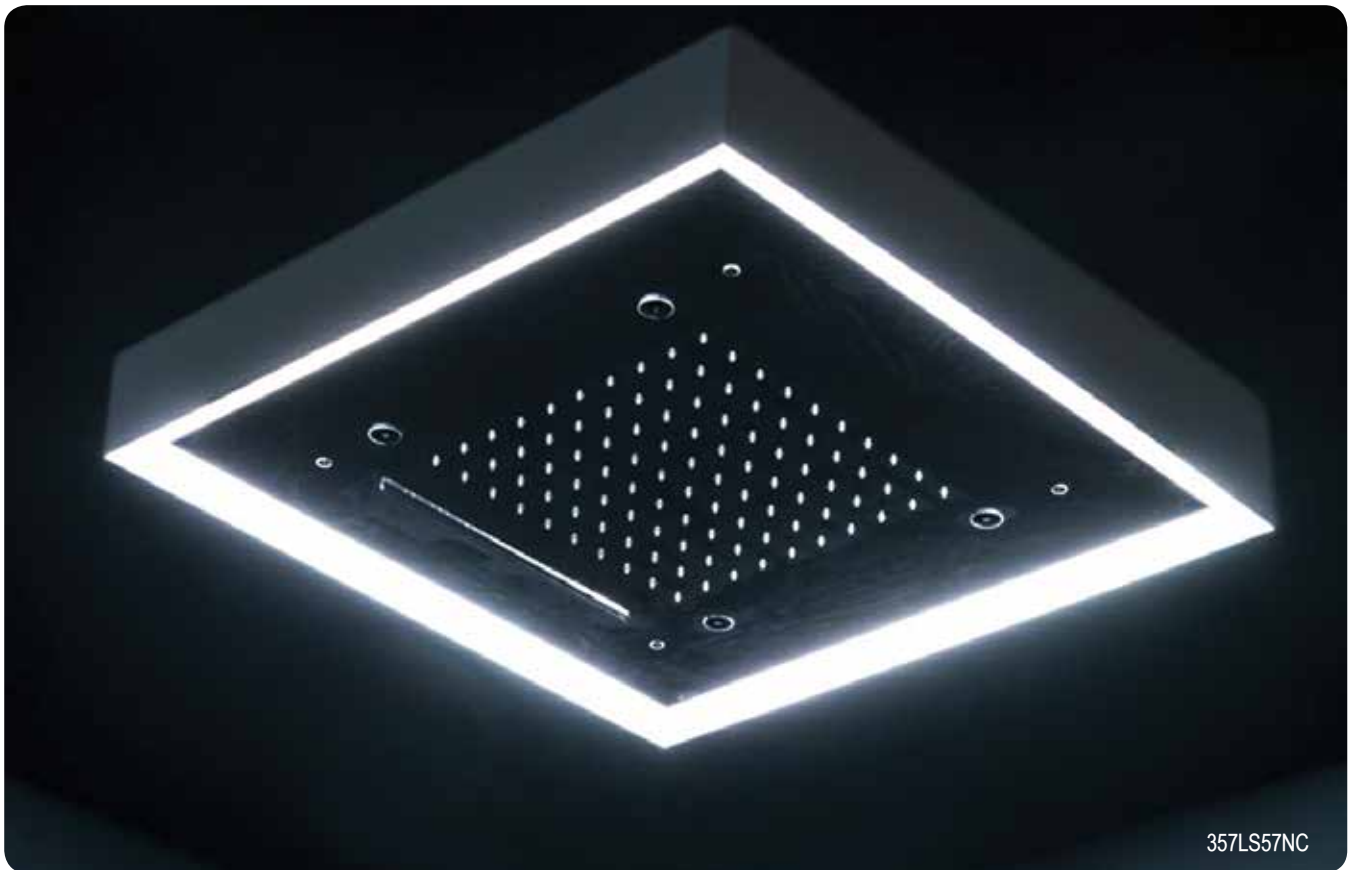

Disponibili, su richiesta, in finitura;
Available, on request, in finish;

IN DOTAZIONE AI MODELLI - SUPPLIED THE MODEL

Pulsantiera a parete per accensione luce bianca, selezione colori e cromoterapia automatica.
Wall push-button to turn, on, select the colors and change of the jet.

357LS20

Soffione retroilluminato a soffitto in Acciaio INOX anticalcare 20x20 cm, con getto a pioggia. Luce LED a 7 colori con 40 sfumature, alimentazione dalla rete elettrica con trasformatore a basso voltaggio incluso (12V). Pulsantiera a parete inclusa.

Ceiling stainless steel backlighted antilimestone shower head 20x20 cm, with 1 rain jet. 7 colors light led with 40 shades. Powered by electricity with low voltage transformer included (12V). Wall push-button included.

357LS37

con soffione da 37 x 37 cm.
with shower head 37 x 37 cm.

357LS57

con soffione da 57 x 57 cm.
with shower head 57 x 57 cm.

357LS57NC

Soffione retroilluminato a soffitto in Acciaio INOX anticalcare 57x57 cm, con 3 funzioni: getto a pioggia, nebulizzazione (4 uscite) ed 1 getto a cascata. Luce LED a 7 colori con 40 sfumature, alimentazione dalla rete elettrica con trasformatore a basso voltaggio incluso (12V). Pulsantiera a parete inclusa.

Ceiling stainless steel backlighted antilimestone shower head 57x57 cm, with 3 functions: 1 rain jet nebulization (4 outlets) and 1 waterfall jet. 7 colors light led with 40 shades. Powered by electricity with low voltage transformer included (12V). Wall push-button included.