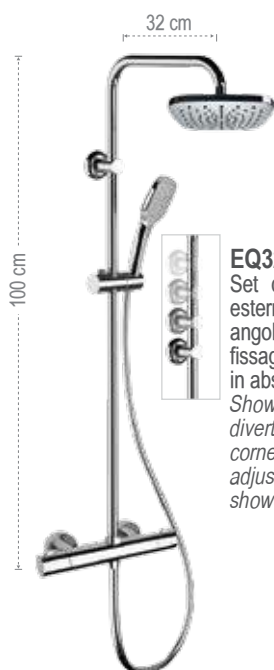

EQ32X8CPAD20

Set doccia composto da: miscelatore termostatico esterno con deviatore, soffione in abs 20x20cm con angoli arrotondati 356AD20X, colonna doccia con fissaggio superiore regolabile in altezza 329X, doccetta in abs con 4 funzioni 318CP, flessibile 150 cm.

Shower set including: exposed thermostatic mixer with diverter, abs 20x20 cm shower head with rounded corners 356AD20X, shower column with height-adjustable upper fixing 329X, 4-function abs hand shower 318CP, 150 cm flexible hose.