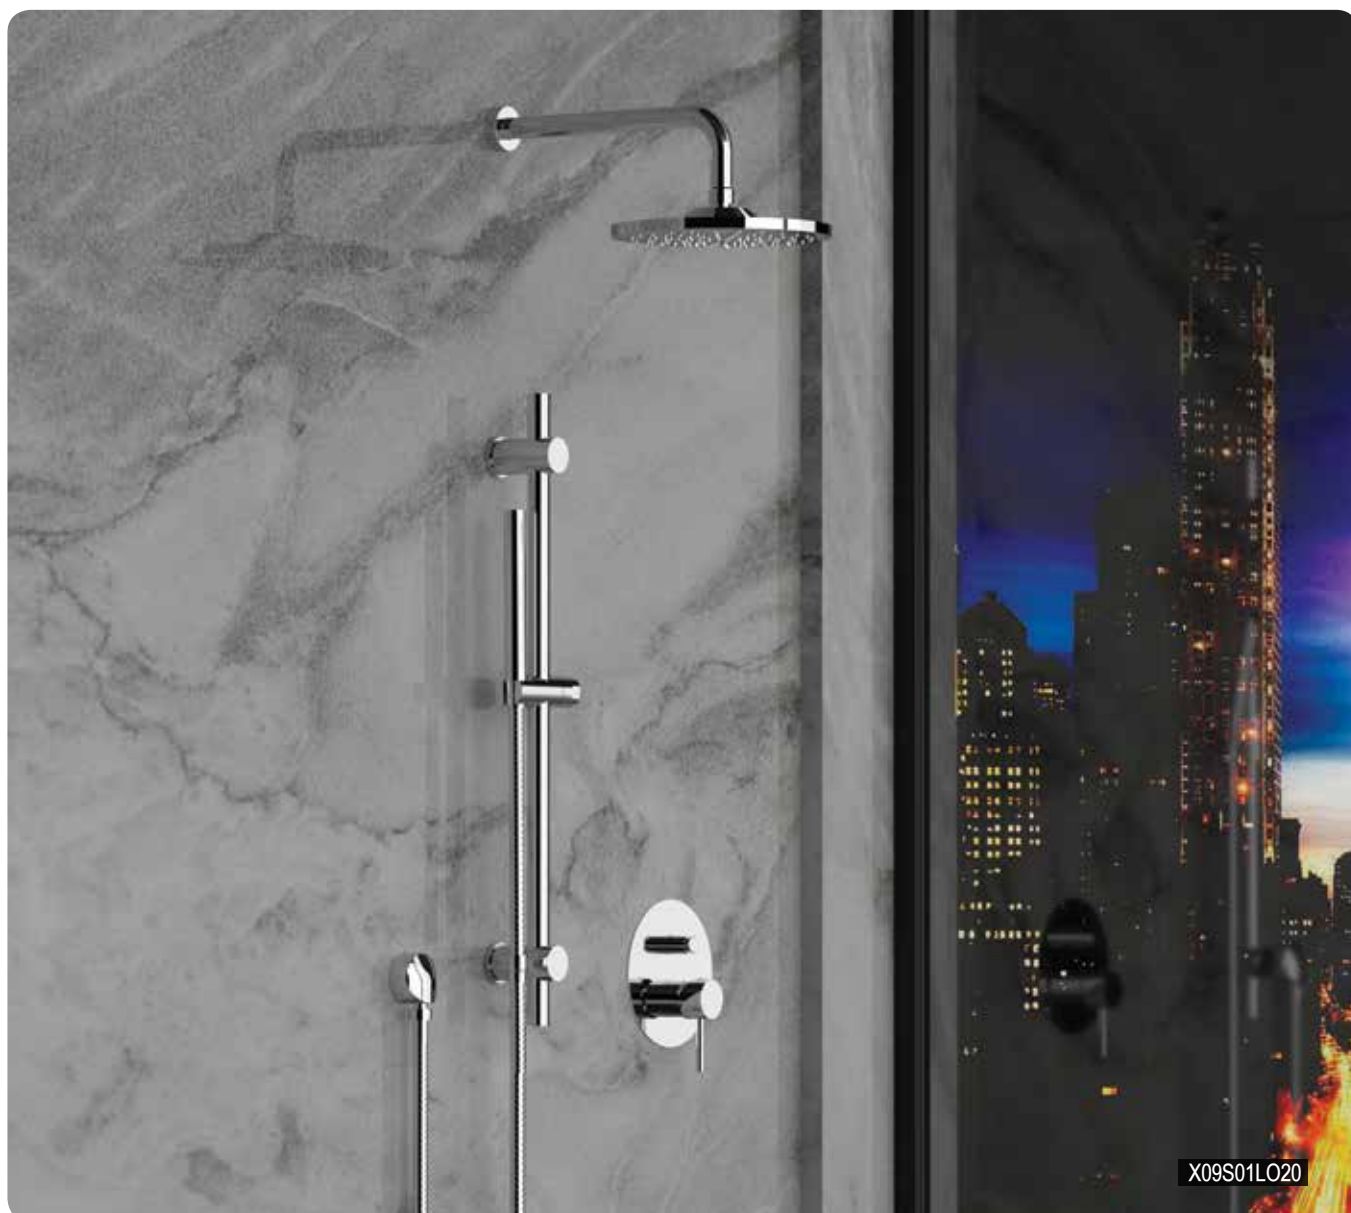

X09S01LO20

CON OPZIONI DI FINITURA WITH FINISHING OPTIONS

X09S01LO20

Set doccia composto da: miscelatore a incasso con deviatore, soffione in ottone Ø 20 cm 359MM20X, braccio in ottone 30 cm, saliscendi in ottone 317G, presa acqua a muro, doccetta minimale in ottone, 1 funzione 317MM, flessibile 150 cm.

Shower set including: built-in mixer with diverter, brass shower head Ø 20 cm 359MM20X, brass arm 30 cm, brass sliding rail 317G, wall water connection, 1-function brass hand shower 317MM, 150 cm flexible hose.

X09S02LO20

Set doccia composto da: miscelatore a incasso con deviatore, soffione in ottone Ø 20 cm 359MM20X, braccio in ottone 30 cm, presa acqua a muro con supporto doccetta, doccetta minimale in ottone, 1 funzione 317MM, flessibile 150 cm.

Shower set including: built-in mixer with diverter, brass shower head Ø 20 cm 359MM20X, brass arm 30 cm, wall water connection with shower holder, 1-function brass hand shower 317MM, 150 cm flexible hose.

X09S01LO30

con soffione da Ø 30 cm.
with shower head Ø 30 cm.

X09S02LO30

con soffione da Ø 30 cm.
with shower head Ø 30 cm.

FIN 1

NO

BO

NP

NPO

FIN 2

CFP

BG

DO

BOX INCASSO
BUILT-IN BOX

KIT WELLNESS
WELLNESS KIT

CROMOTERAPIA
COLOR THERAPY

SOFFIONI
SHOWER HEADS

BOCCHE
SPOUTS

PANNELLI DOCCIA
SHOWER PANELS

COLONNE DOCCIA
SHOWER COLUMNS

SALISCENDI
SLIDING RAILS

DOCCETTE
HAND SHOWERS

SHUT-OFF

BORDO VASCA
DECK BATH MIXER

FLESSIBILI DOCCIA
SHOWER FLEXIBLES