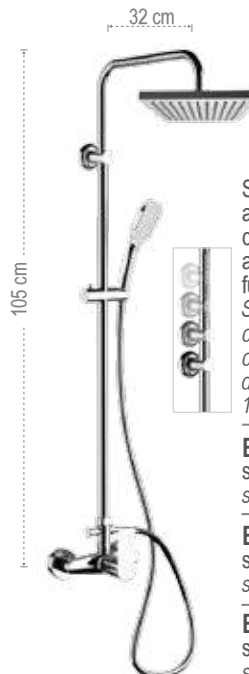

*Shower set including: exposed mixer with upper connection, abs Ø 20 cm shower head 354EC20X, shower column with height-adjustable upper fixing and diverter 330X, 4-function abs hand shower 318MP, 150 cm flexible hose.*