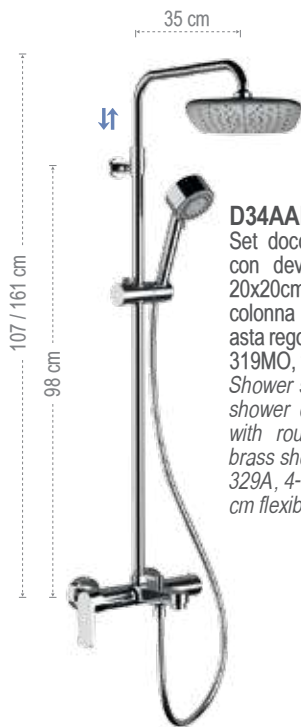

D34AAD20

Set doccia composto da: miscelatore esterno con deviatore vasca/doccia, soffione in abs 20x20cm con angoli arrotondati 356AD20X, colonna doccia in ottone telescopica, altezza asta regolabile 329A, doccetta in abs a 4 funzioni 319MO, flessibile 150 cm.

Shower set including: exposed mixer with bath/shower diverter, abs 20x20 cm shower head with rounded corners 356AD20X, telescopic brass shower column, with height-adjustable rod 329A, 4-function abs hand shower 319MO, 150 cm flexible hose.