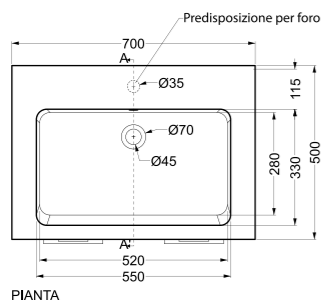

AREA TECNICA

Technical Area

Misure lavabi Alaqua

Wash basin sizes