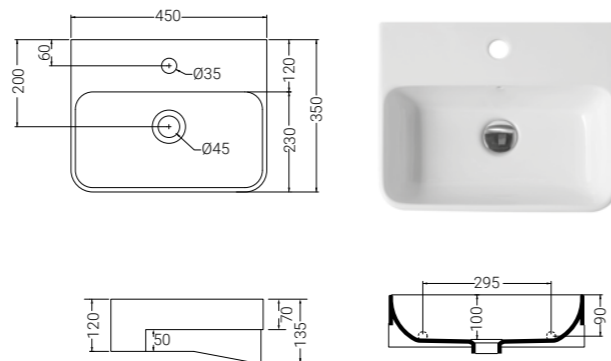

MINI LAVABO 45x35

Lavabo in ceramica con mobile in truciolare nobilitato 18 mm. Idrofugo a norme EN.
Ceramic washbasin whit particle board cabinet 18 mm. Waterproof in conformity with EN norms.

Mobile a terra
Free standing cabinet

cm 35x35xh88
cm 45x35xh88

Mobile sospeso
Wall-hung cabinet

cm 35x35xh60
cm 45x35xh60

Mobile sospeso
Wall-hung cabinet

cm 45x25xh61