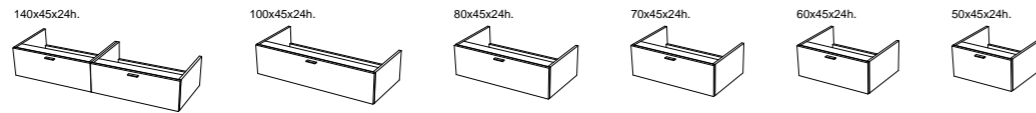

NERO MATT

**LAVABO**  
Wash Basin

**MOBILE SOSP. CON ANTA**  
Wall-hung cabinet with door

**MOBILE SOSP. CON CASSETTI**  
Wall-hung cabinet with drawers for countertop wash basin

**MOBILE SOSP. CON CASSETTO**  
Wall-hung cabinet with drawer for countertop wash basin