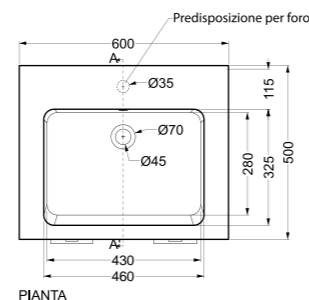

## Misure lavabi Alaqua

Wash basin sizes

70x50x H 26,5 cm

Tavoletta per lavabo Alaqua da 70 cm  
Washboard for 70 cm Alaqua wash basin

lato piano  
flat side

lato strofinatoio  
washboard side

60x50x H 26,5 cm