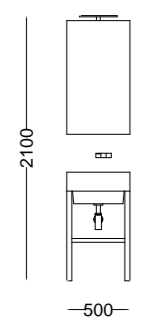

COMPOSIZIONE QUATTRO.
1. Lavabo Vola 50x50xh 26 cm bianco lucido. Glossy white Volant washbasin 50x50xh 26 cm. **2. Struttura in metallo 50x50xh 71 - finitura bianca e ripiano in legno 50x50x86h cm.** Volant white metal frame 50x50xh 71 with wooden shelves 50x50x86h cm. **3. Specchio a giorno 50x90h cm.** Frameless mirror 50x90h cm. **4. Faretto a led.** Led light. **5. Appendi abiti in legno massello frassino.** Solid ash wooden coat rack. **6. Piletta e sifone.** Drain and siphon.