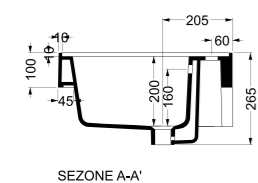

AREA TECNICA

Technical Area

Misure lavabi Alaqua

Wash basin sizes