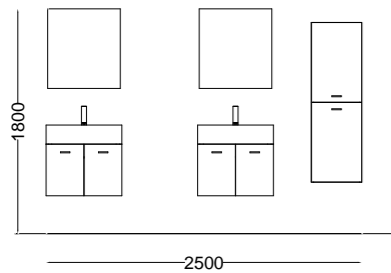

## COMPOSIZIONE SEI.

1. Lavabo in ceramica Volant 60x50x h26 cm - Bianco Matt. Volant ceramic wash basin 60x50x h 26 cm - Matt white.
2. Mobile sospeso 2 ante - finitura Rovere Chiaro 60x50xh 41 cm. Wall-hung cabinet with 2 doors - Light Oak finish 60x50xh 41 cm.
3. Specchio contenitore 57,9x15x h 63 cm. Mirror cabinet 57,9x15xh 63 cm.
4. Faretto led. Sportlight led.
5. Colonna sospesa 40x38h 127 cm. Wall-hung cupboard 40x38xh 127 cm.
6. Piletta e sifone. Drain and siphon.