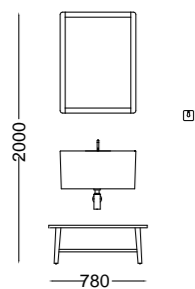

COLLEZIONE
TINO
/ ALESSANDRO PAOLELLI DESIGNER

**Piccoli spazi
pratici e
funzionali...**

Small practical and functional spaces...

#4