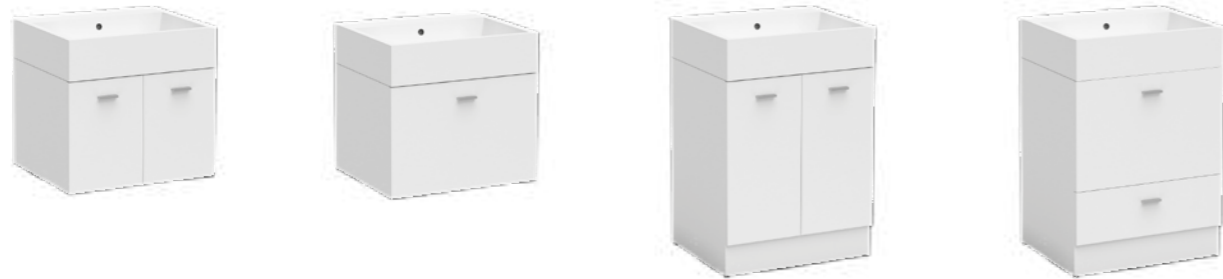

**mobile sospeso 2 ante**  
wall-hung cabinet 2 doors

cm 45x50xh56  
cm 50x50xh56  
cm 60x50xh56  
cm 75x50xh56

**mobile sospeso 1 cassetto**  
wall-hung cabinet 1 drawer

cm 45x50xh56  
cm 50x50xh56  
cm 60x50xh56  
cm 75x50xh56