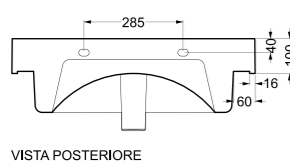

AREA TECNICA

Technical Area

Misure lavabi Alaqua

Wash basin sizes