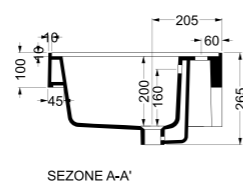

## Misure lavabi Alaqua

Wash basin sizes

70x50x H 26,5 cm

Tavoletta per lavabo Alaqua da 70 cm  
Washboard for 70 cm Alaqua wash basin

lato piano  
flat side

lato strofinatoio  
washboard side

60x50x H 26,5 cm