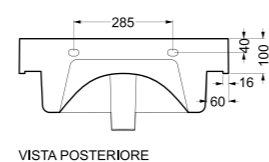

## Misure lavabi Alaqua

Wash basin sizes

70x50x H 26,5 cm

Tavoletta per lavabo Alaqua da 70 cm  
Washboard for 70 cm Alaqua wash basin

lato piano  
flat side

lato strofinatoio  
washboard side

60x50x H 26,5 cm