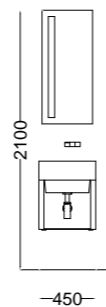

COLLEZIONE
VOLANT

/ ALESSANDRO PAOLELLI DESIGNER