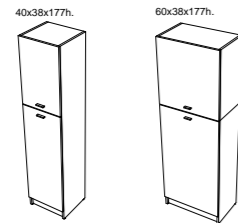

COLONNA TERRA 2 ANTE
Free standing cupboard with 2 doors