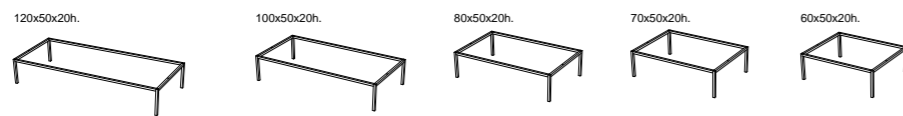

STRUTTURA A TERRA IN ACCIAIO INOX
Stainless steel structure