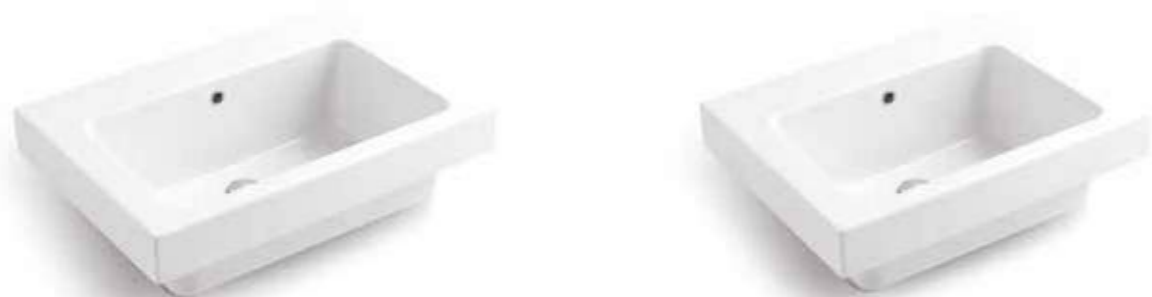

AREA TECNICA

Technical Area

Misure lavabi Alaqua

Wash basin sizes