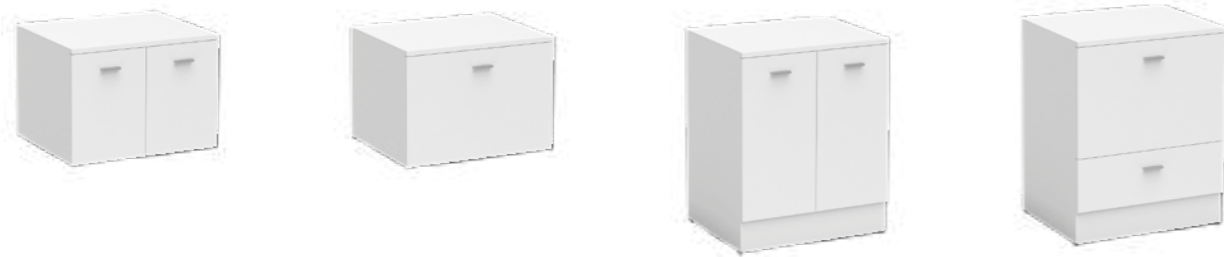

**Lavabo Volant in ceramica con struttura in metallo**  
Ceramic washbasin Volant with metal structure

**struttura in metallo a terra**  
free standing metal frame

cm 45x50xh86  
cm 50x50xh86  
cm 60x50xh86  
cm 75x50xh86

**struttura in metallo sospesa**  
free standing metal frame

cm 45x50xh54  
cm 50x50xh54  
cm 60x50xh54  
cm 75x50xh54

**base sospesa 2 ante**  
wall-hung base with 2 doors

cm 45x50xh43  
cm 50x50xh43  
cm 60x50xh43  
cm 75x50xh43