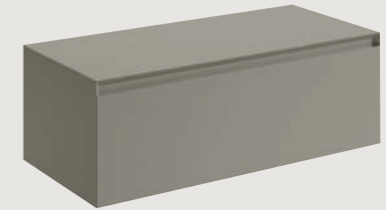

BSC1046

mobile sospeso 100x45,5xh30 cm
wall hung cabinet 100x45,5xh30 cm