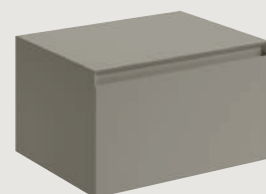

**BTC1046**  
mobile a terra 100x45,5xh70 cm  
floor cabinet 100x45,5xh70 cm

**STC1046**  
struttura in acciaio per lavabo 100x46xh70 cm  
inox frame for basin 100x46xh70 cm

**POC3625**  
porta oggetti in metallo 36x25xh33 cm  
metal wall hung storage 36x25xh33 cm

**330340**  
mensola 50 cm  
shelf 50 cm

**330339**  
mensola 80 cm  
shelf 80 cm

**MSC6046**  
mobile sospeso per lavabo 59,5x45,5xh30 cm  
wall hung cabinet for basin 59,5x45,5xh30 cm

**BSC6046**  
mobile sospeso 59,5x45,5xh30 cm  
wall hung cabinet 59,5x45,5xh30 cm