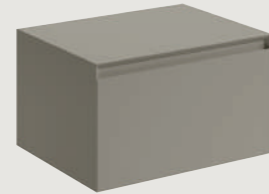

BSC6046

mobile sospeso 59,5x45,5xh30 cm
wall hung cabinet 59,5x45,5xh30 cm