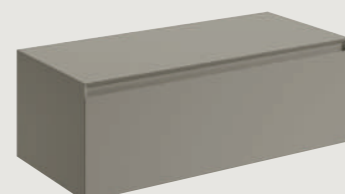

**330340**  
mensola 50 cm  
shelf 50 cm

**330339**  
mensola 80 cm  
shelf 80 cm

**MSC6046**  
mobile sospeso per lavabo 59,5x45,5xh30 cm  
wall hung cabinet for basin 59,5x45,5xh30 cm

**BSC6046**  
mobile sospeso 59,5x45,5xh30 cm  
wall hung cabinet 59,5x45,5xh30 cm

**330338**  
mensola con porta asciugamani 80 cm  
shelf w/towel rail 80 cm

**MSC1046**  
mobile sospeso per lavabo 100x45,5xh30 cm  
wall hung cabinet for basin 100x45,5xh30 cm

**BSC1046**  
mobile sospeso 100x45,5xh30 cm  
wall hung cabinet 100x45,5xh30 cm