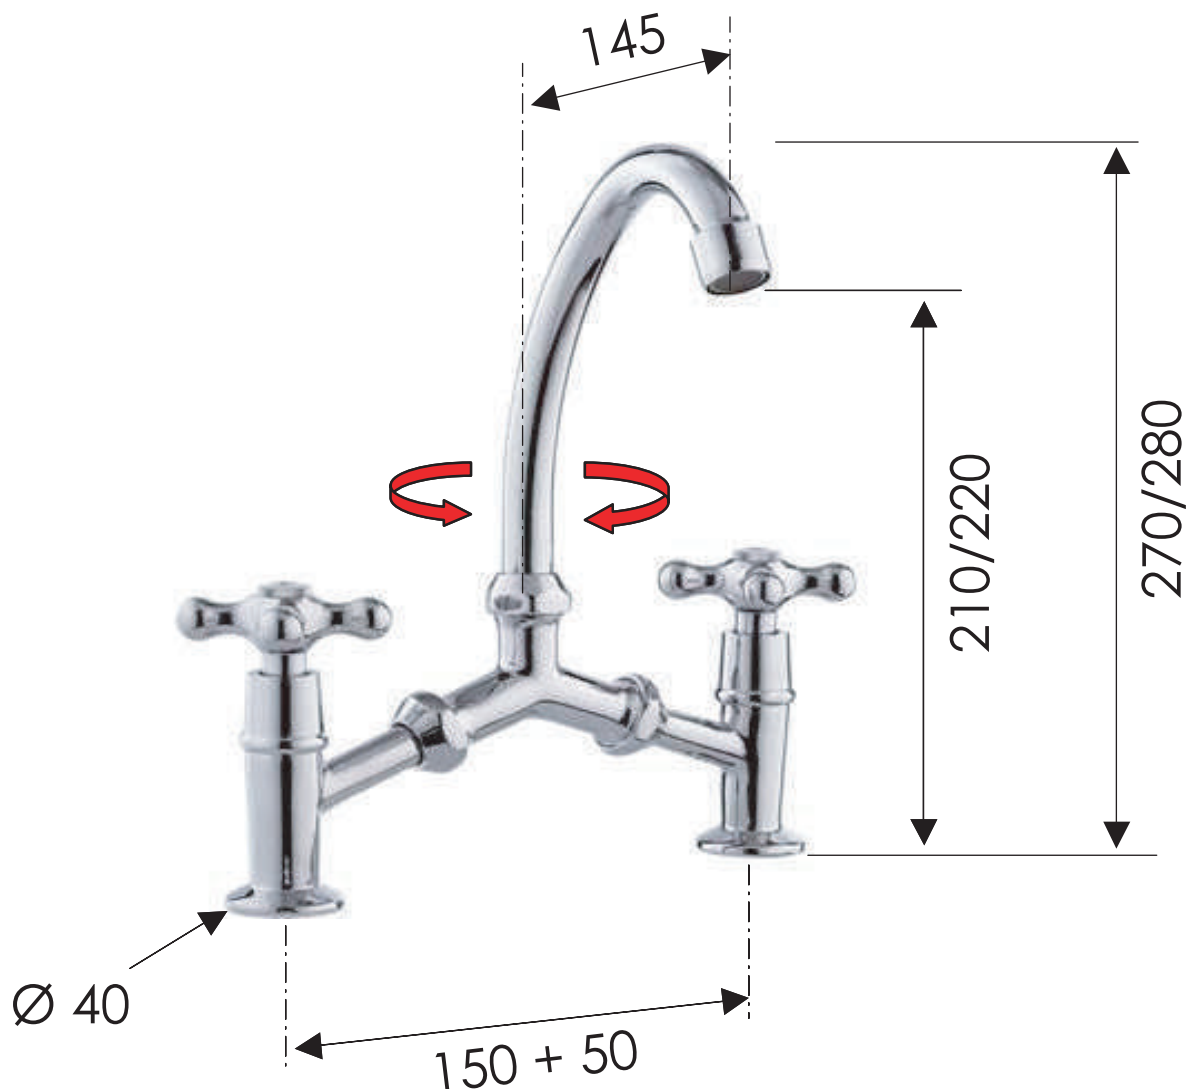

REMER

RUBINETTERIE

SCHEDA TECNICA

TECHNICAL FEATURES

ART. COD.

14LI

MATERIALI / MATERIALS

OTTONE CROMATO / CHROME PLATED BRASS