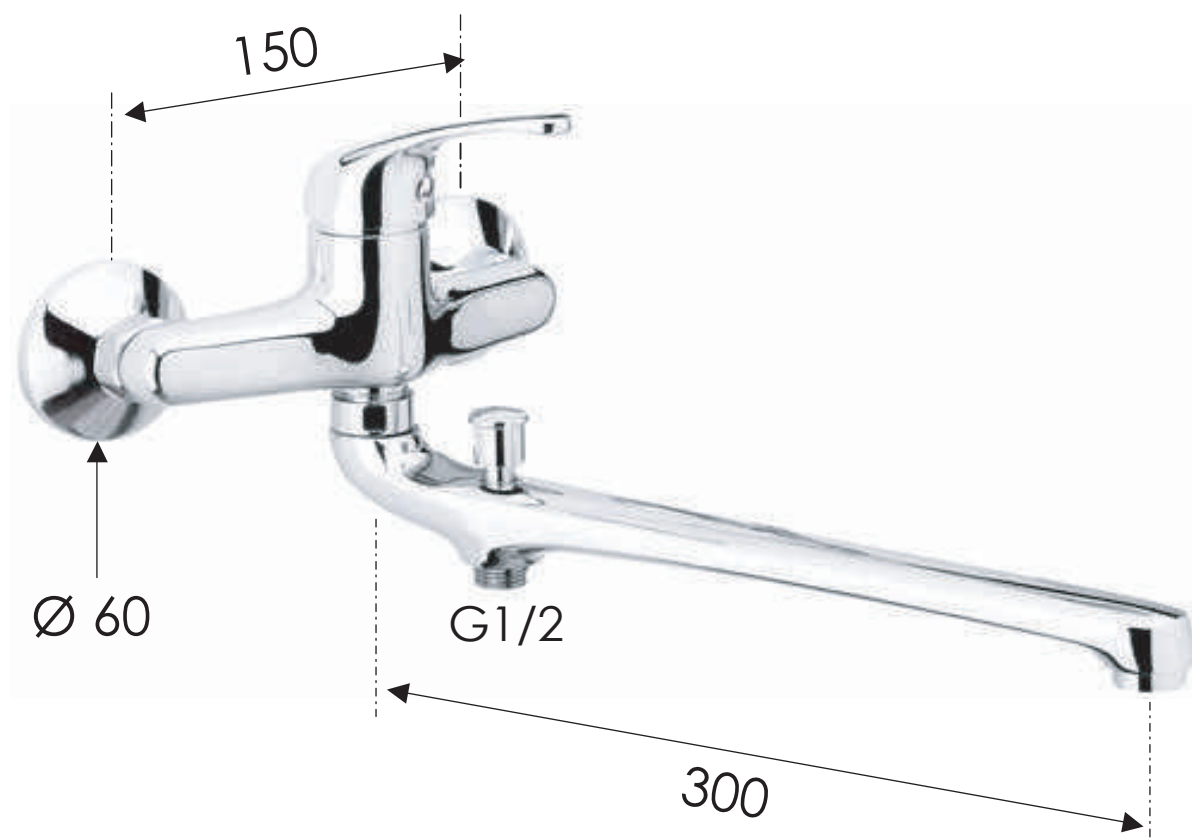

REMER

RUBINETTERIE

SCHEDA TECNICA

TECHNICAL FEATURES

ART. COD.

F462

MATERIALI / MATERIALS

OTTONE CROMATO / CHROME PLATED BRASS

CROMATURA / CHROME PLATING

UNI EN 248

Via Leonardo da Vinci 83 - 20062 Cassano d'Adda (MI) Italy - Tel. +39-0363 364211

info@remer.eu www.remer.eu