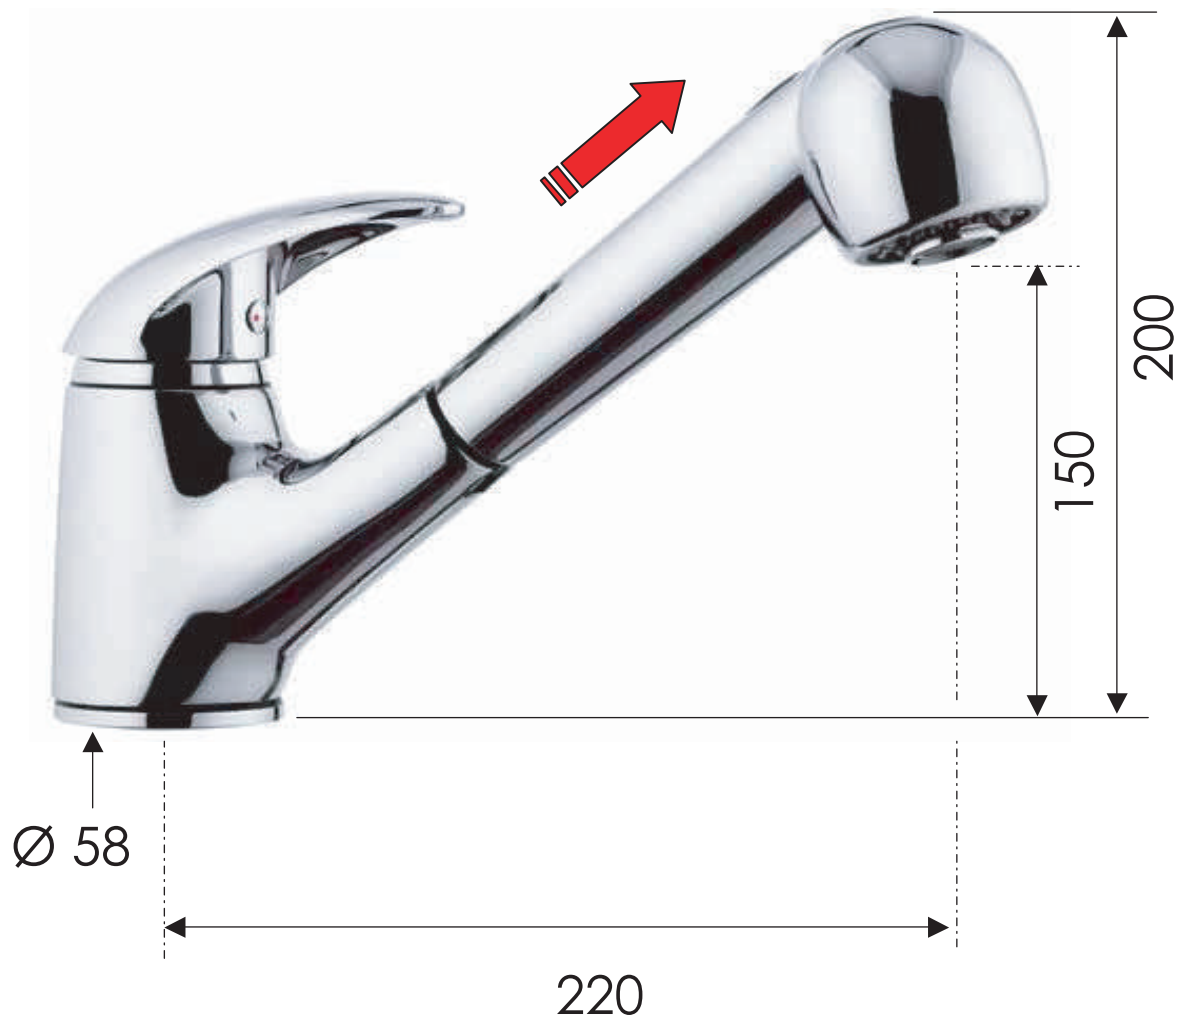

REMER

RUBINETTERIE

SCHEDA TECNICA

TECHNICAL FEATURES

ART. COD.

T47

MATERIALI / MATERIALS

OTTONE CROMATO / CHROME PLATED BRASS