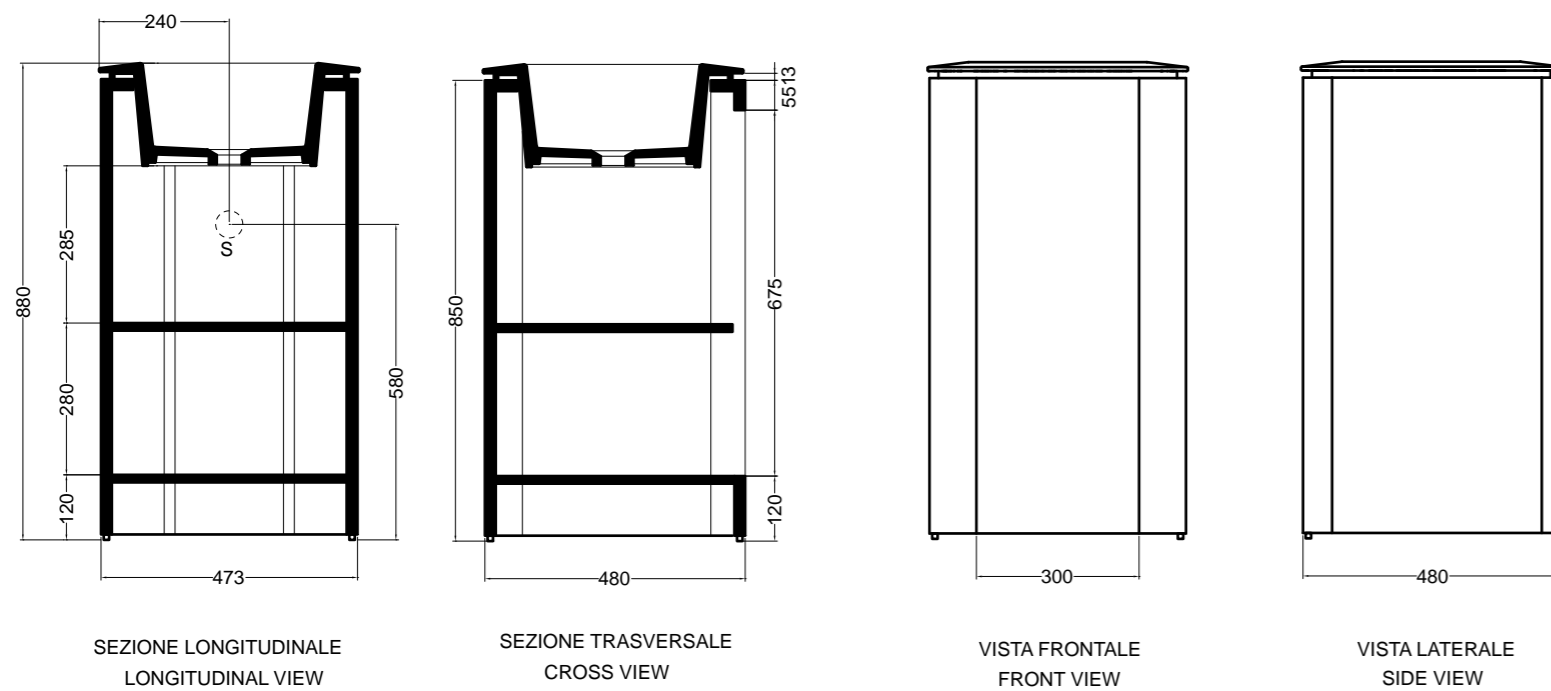

M32014 mobile cilindrico a terra Ø 48 cm_cylindrical floor cabinet Ø 48 cm