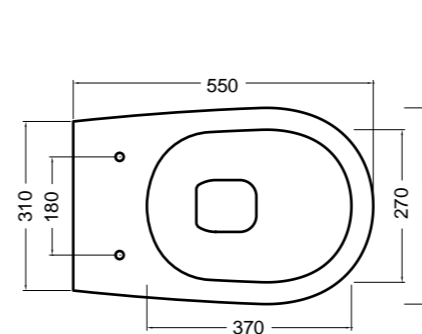

88014 vaso a terra NORIM®\_BTW wc NORIM®

160 mm  
con curva tecnica Art. AF0002  
with technical curve Art. AF0002

max 150 mm  
min. 100 mm  
con curva tecnica Art. AF0004  
with technical curve Art. AF0004