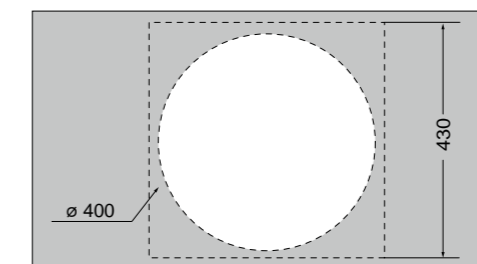

32134 lavabo quadrato 55x55 cm_square basin 55x55 cm

scasso consigliato tondo ø 400 quadrato 430 x 430
per foro rubinetto
recommended cutting template ø 400
square 430 x 430 for tap hole