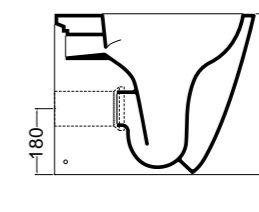

max 220 mm
min. 160 mm
con curva tecnica Art. AF0003
with technical curve Art. AF0003