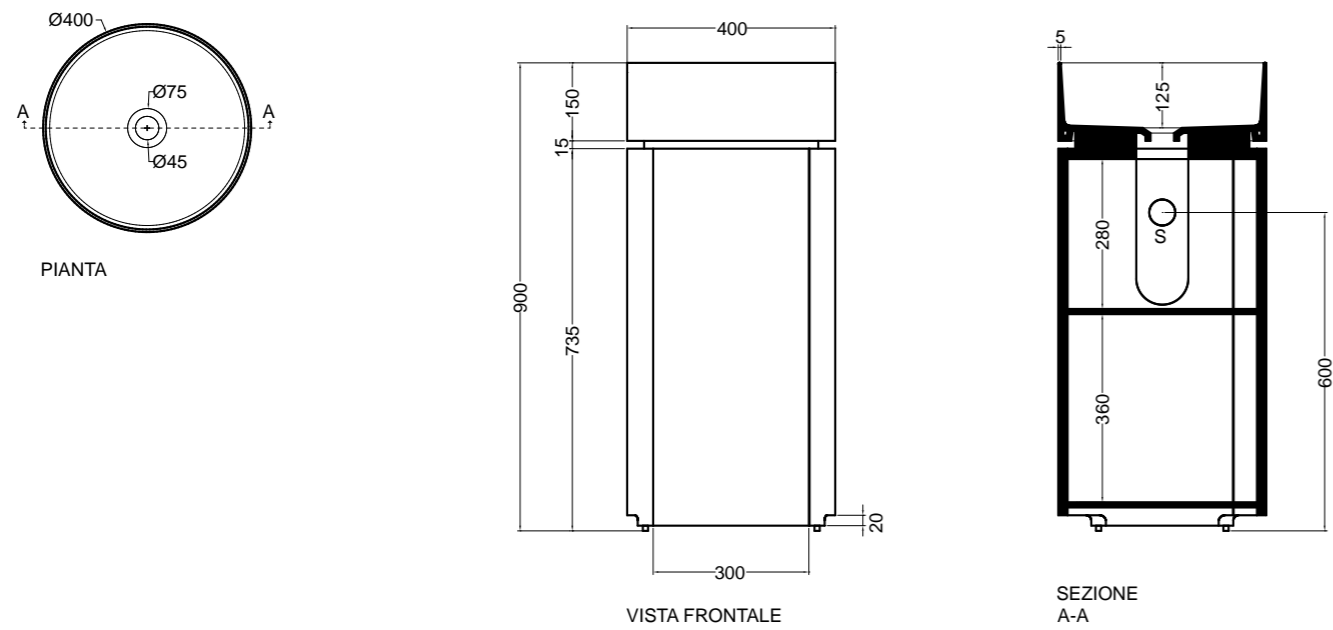

1. **M78200** Mobile cilindrico Ø 40 cm_Cylindrical cabinet Ø 40 cm