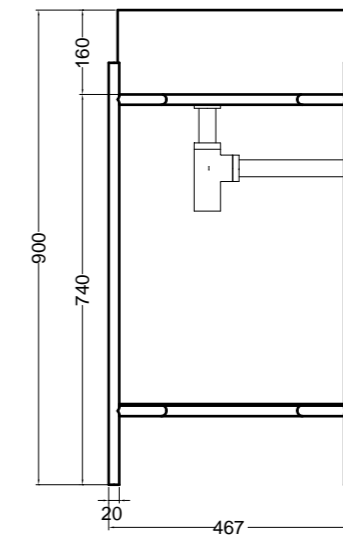

VISTA LATERALE
SIDE VIEW