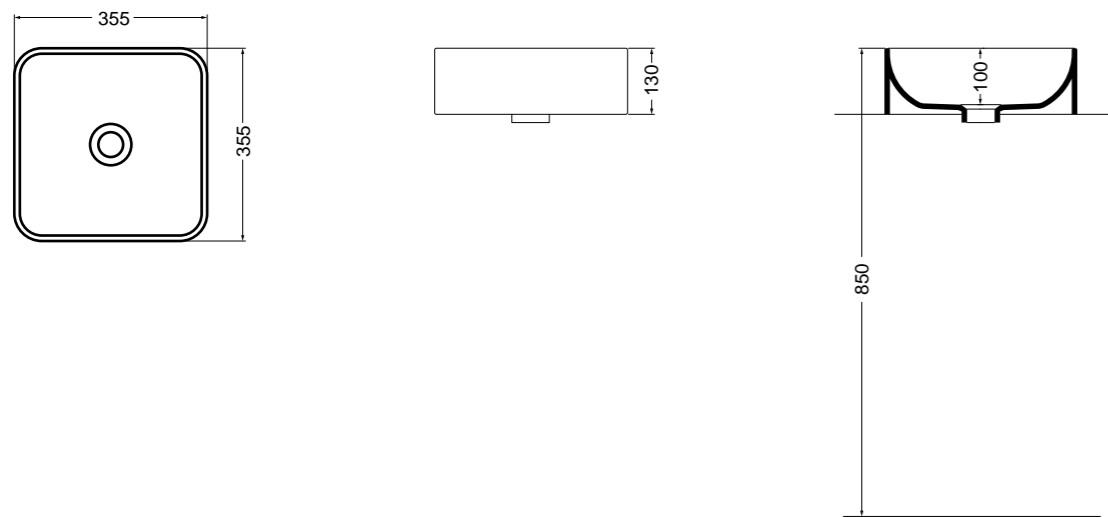

WS105 NORMAL lavabo 03C da appoggio Ø 35 cm_ NORMAL 03C counter-top basin Ø 35 cm