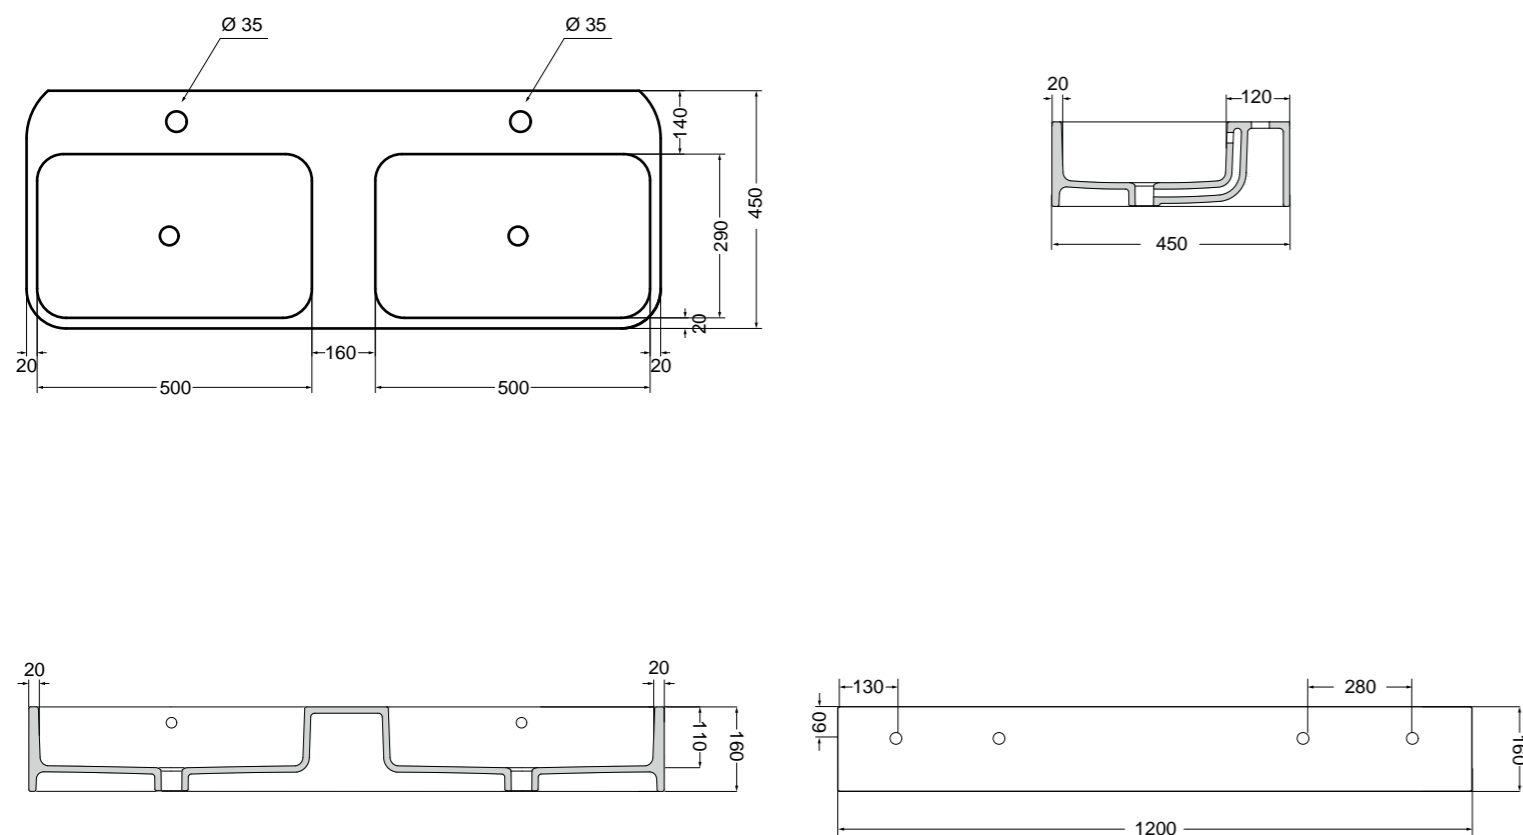

86500 lavabo appoggio 120x45 cm_counter-top basin 120x45 cm