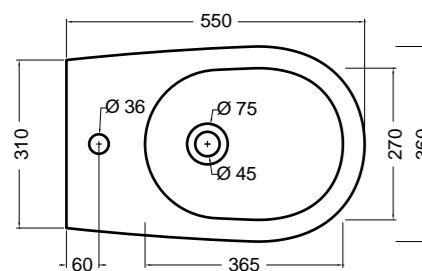

Raccordo a parete
Art. AF0011
Wall connection
Art. AF0011

88020 bidet sospeso_wall hung bidet