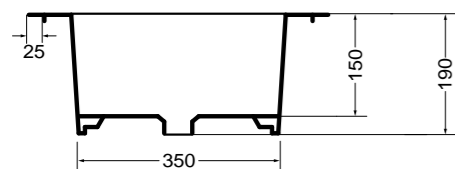

scasso consigliato ø 360
recommended cutting template ø 360

32135 lavabo rotondo piano Ø 55 cm_round flat basin Ø 55 cm

scasso consigliato ø 400
recommended cutting template ø 400

32136 lavabo rotondo piano vasca quadra Ø 55 cm_round basin square bowl Ø 55 cm

scasso consigliato quadrato 360 x 360
recommended cutting template 360 x 360

32134 lavabo quadrato 55x55 cm_square basin 55x55 cm

scasso consigliato tondo ø 400 quadrato 430 x 430
per foro rubinetto
recommended cutting template ø 400
square 430 x 430 for tap hole