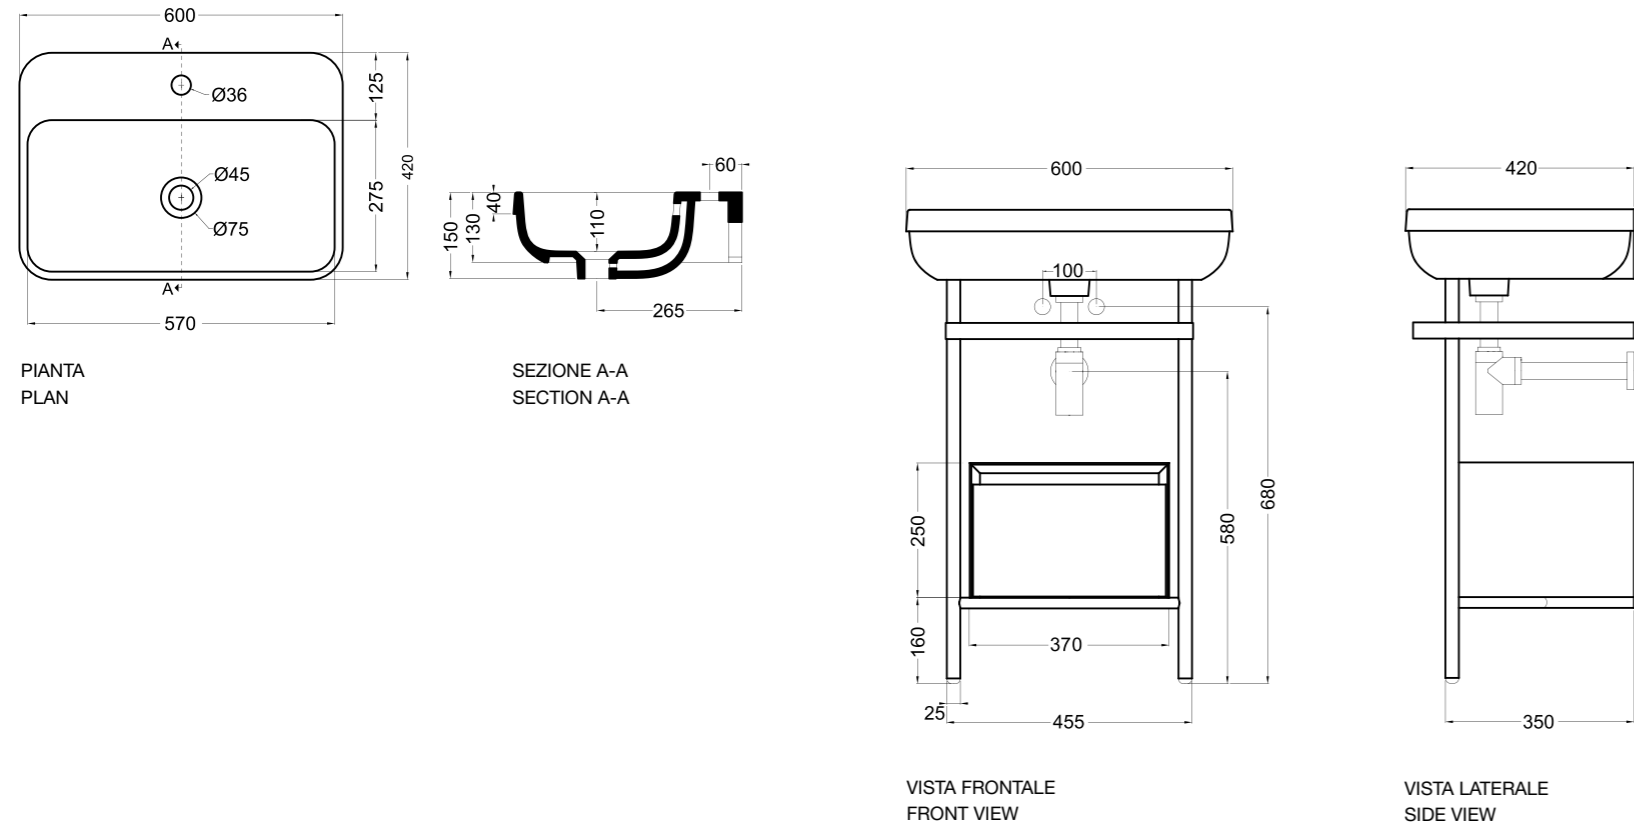

91200 lavabo da appoggio/sospeso 60 cm_counter-top/wall-hung basin 60 cm
S916007 struttura 60 cm_frame 60 cm
MSC9160 cassetto per struttura 60 cm_drawer for frame 60 cm