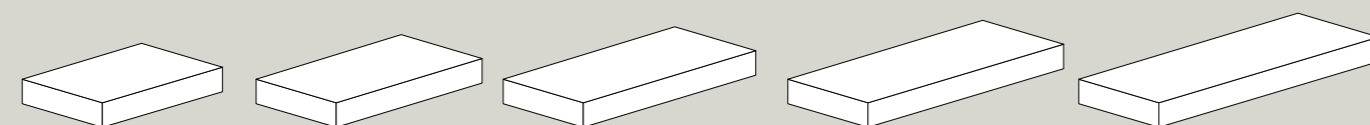

Normal

design Romano Adolini

WS111

WS110

WS109

WS104

WS106

WS105

WS118

WS117

WS116

WS088

WS103

WS107

WS115

WS108

WS113

WS112

WS101

WS102

Piano d'appoggio per lavabi_Top for basin

40080
80x50xh12 cm

400100
100x50xh12 cm

400120
120x50xh12 cm

400140
140x50xh12 cm

400160
160x50xh12 cm

Colori legno laccato . Lacquered finishes

Essenze legno . Wood finishes

Grezzo stuccabile . Paintable finish

Colori ceramica . Ceramic colors

* Colori disponibili solo per Ciotola_Colors available only for Ciotola collection