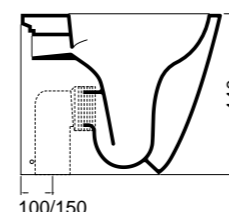

88014 vaso a terra NORIM®\_BTW wc NORIM®

160 mm  
con curva tecnica Art. AF0002  
with technical curve Art. AF0002

max 150 mm  
min. 100 mm  
con curva tecnica Art. AF0004  
with technical curve Art. AF0004