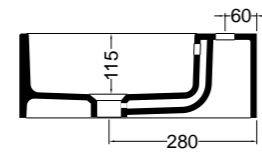

S868007 struttura in acciaio inox_inox stainless steel frame
MSC740 cassetto_drawer

SEZIONE TRASVERSALE
CROSS VIEW