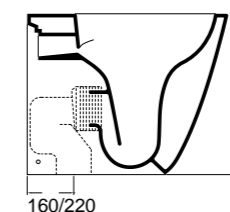

88014 vaso a terra NORIM®\_BTW wc NORIM®

160 mm  
con curva tecnica Art. AF0002  
with technical curve Art. AF0002

max 150 mm  
min. 100 mm  
con curva tecnica Art. AF0004  
with technical curve Art. AF0004