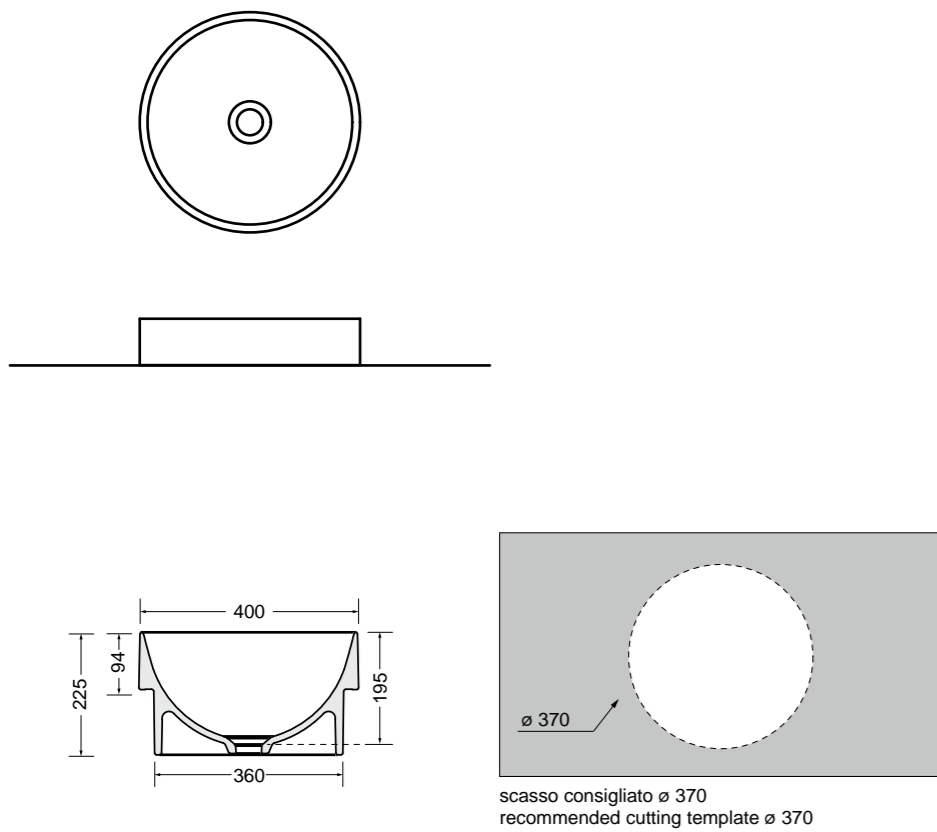

83200 lavabo appoggio h 20 cm_counter-top basin h 20 cm