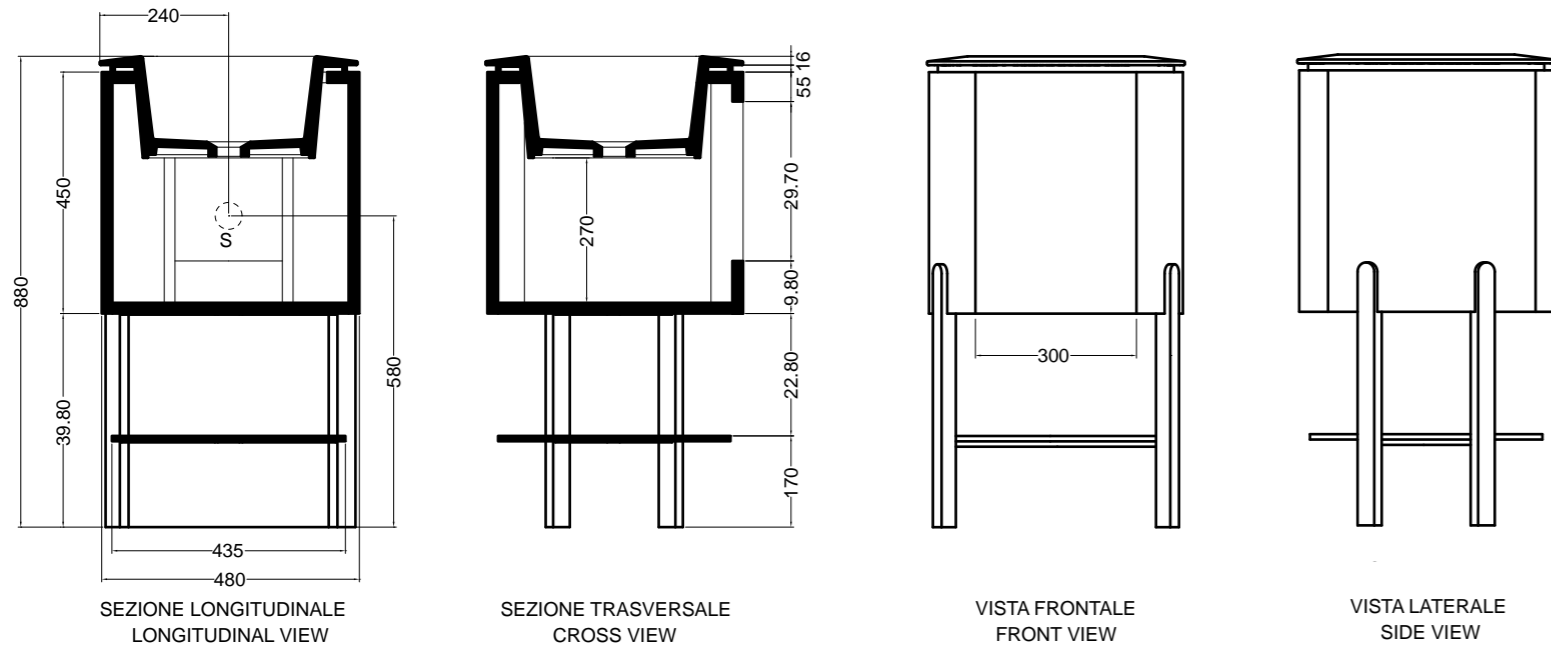

M32010 mobile cilindrico sospeso Ø 48 cm_cylindrical wall hung cabinet Ø 48 cm
CM32010 gambe e ripiano per mobile sospeso_legs and shelf for wall hung cabinet