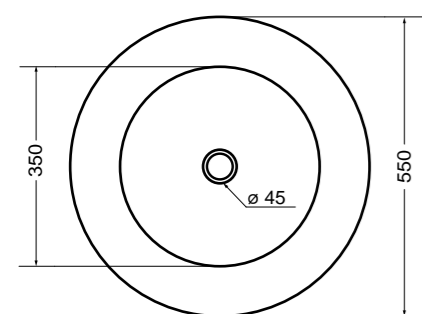

32135 lavabo rotondo piano Ø 55 cm_round flat basin Ø 55 cm

scasso consigliato ø 400
recommended cutting template ø 400