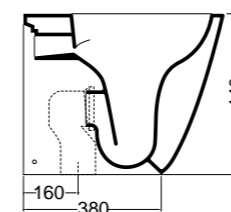

88014 vaso a terra NORIM®\_BTW wc NORIM®

160 mm  
con curva tecnica Art. AF0002  
with technical curve Art. AF0002

max 150 mm  
min. 100 mm  
con curva tecnica Art. AF0004  
with technical curve Art. AF0004