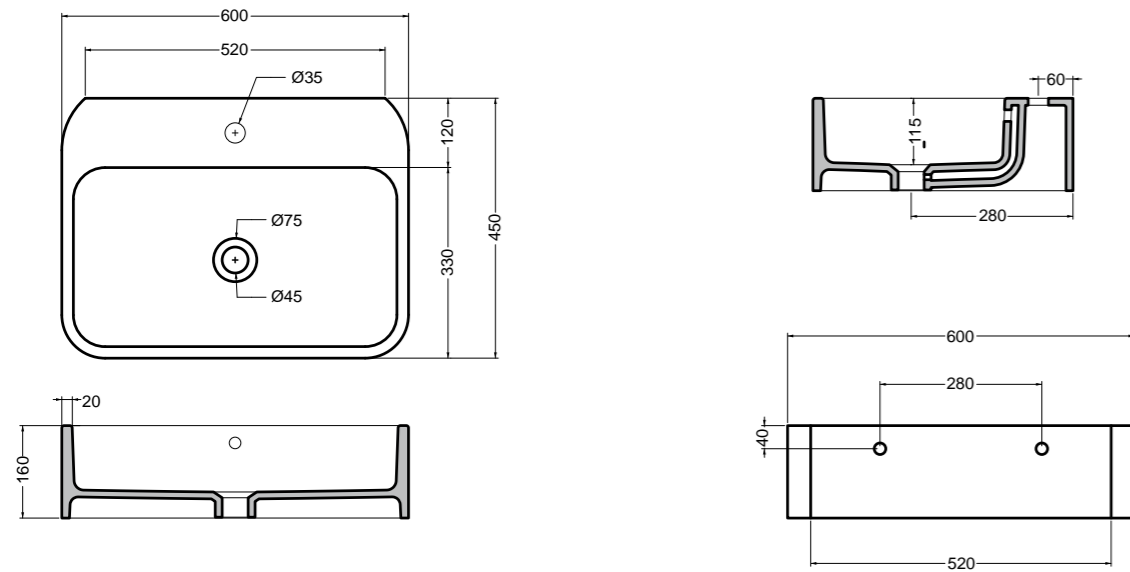

86220 lavabo appoggio/sospeso 60x45 cm_counter-top/wall-hung basin 60x45 cm