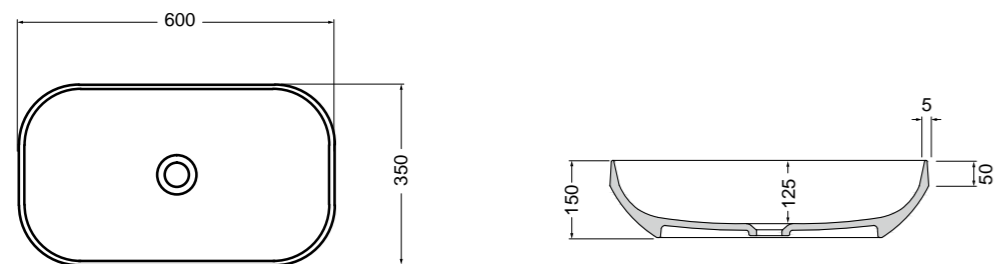

**200M** madia ovale 100x48x35 cm\_oval sideboard 100x48x35 cm  
**200R** ripiano\_shelf  
**200S4507** struttura per madia ovale h 45 cm\_frame for oval sideboard h 45 cm

VISTA FRONTALE  
FRONT VIEW

VISTA LATERALE  
SIDE VIEW