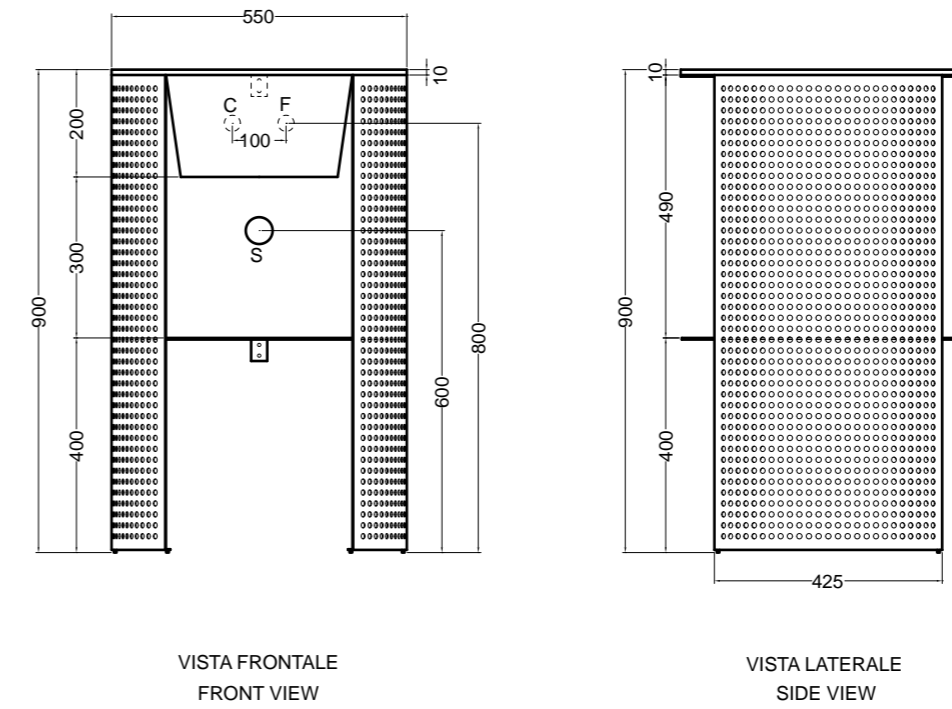

S32014 WEB struttura cilindrica in acciaio inox Ø 48 cm_WEB cylindrical inox stainless steel frame Ø 48 cm