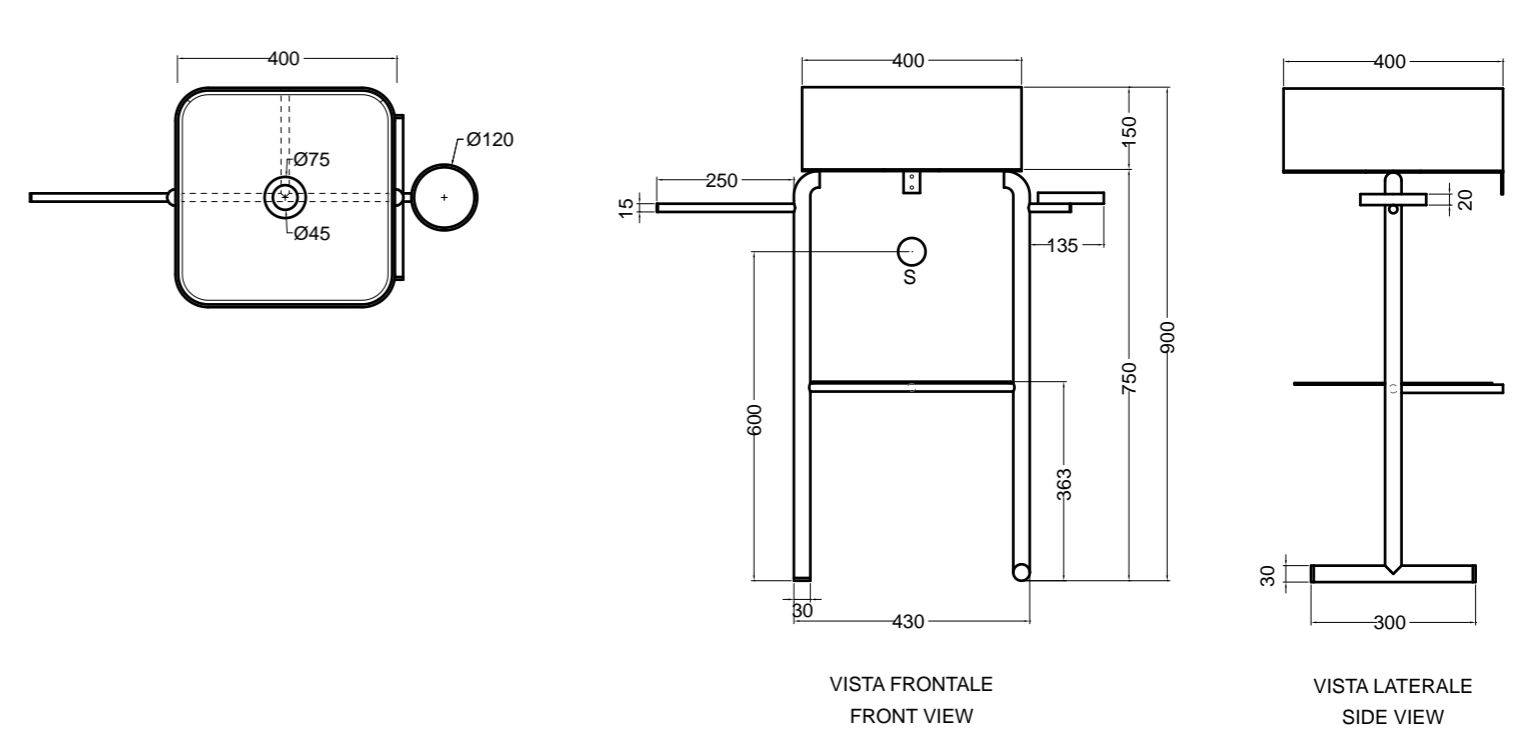

1. **S7810007** struttura in acciaio inox_inox stainless steel frame
   R78100 ripiano in metallo/legno laccato_metal/lacquered wood shelf