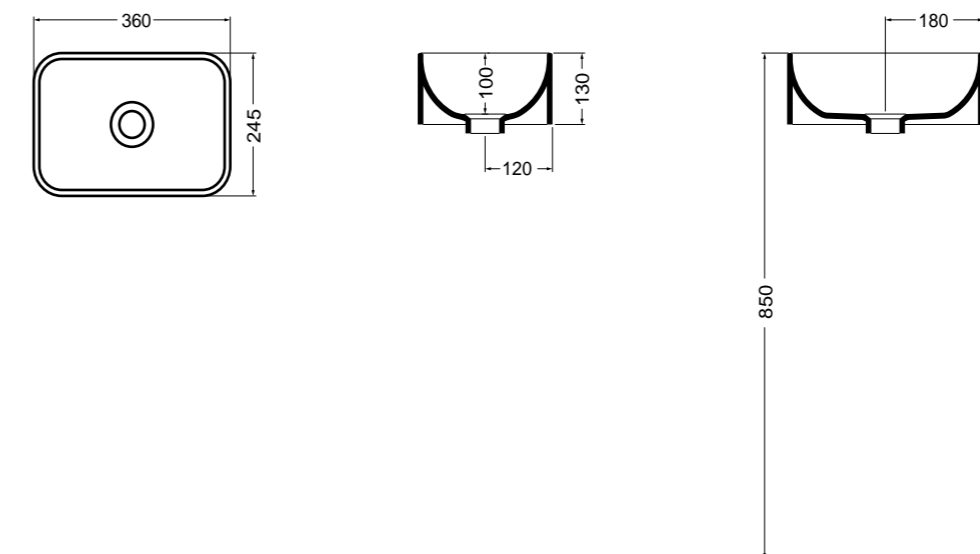

WS106 NORMAL lavabo 03S da appoggio Ø 35 cm_ NORMAL 03S counter-top basin Ø 35 cm