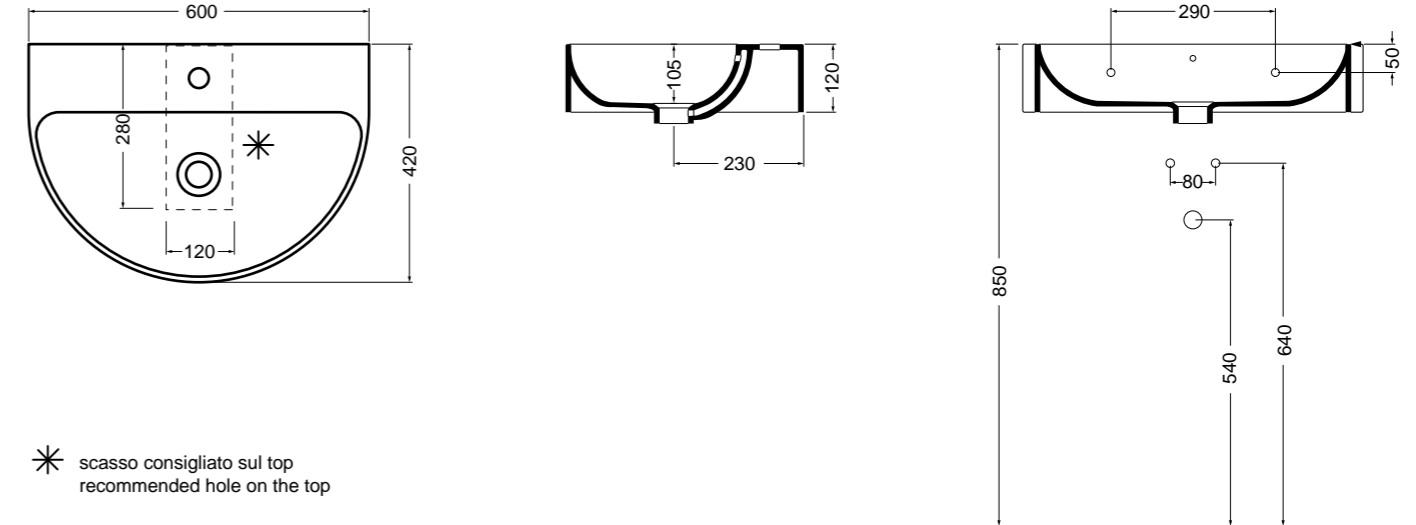

WS118 NORMAL lavabo sospeso e da appoggio 50 cm_NORMAL wall hung and counter-top basin 50 cm