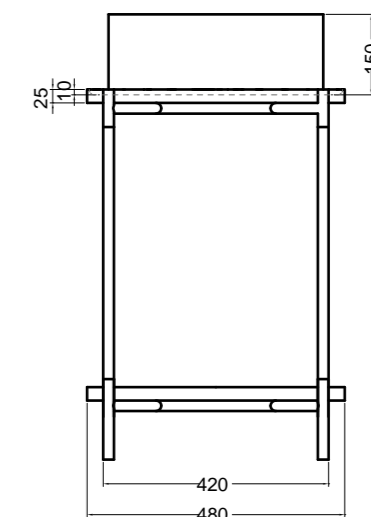

VISTA LATERALE
SIDE VIEW