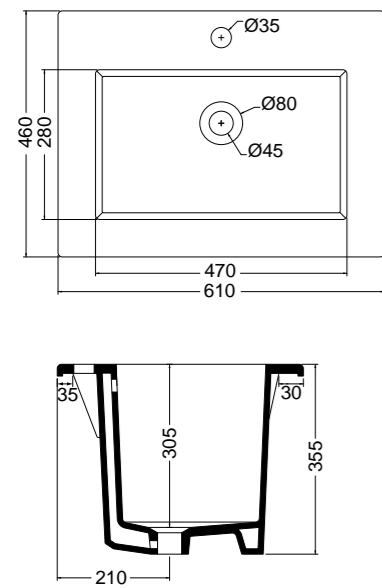

WS103 NORMAL lavabo 02C da appoggio e sospeso 35 cm_ NORMAL 02C counter-top and wall hung basin 35 cm

WS15 PRISMA lavabo incasso 61 cm_PRISMA inset basin 61 cm