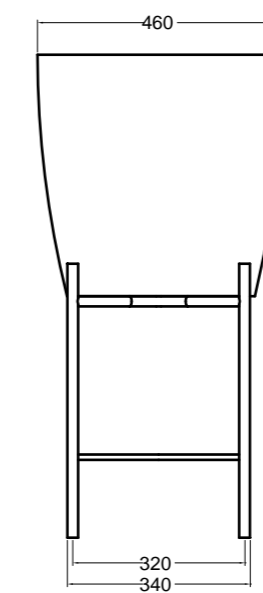

VISTA LATERALE
SIDE VIEW