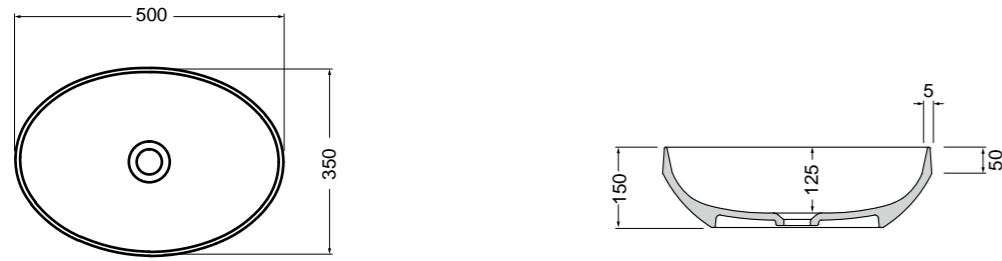

85200 lavabo appoggio 50x35 cm_counter-top basin 50x35 cm