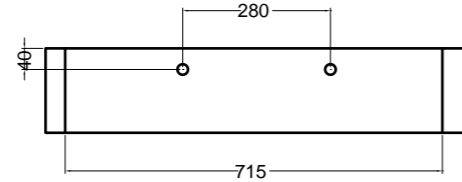

VISTA POSTERIORE
REAR VIEW