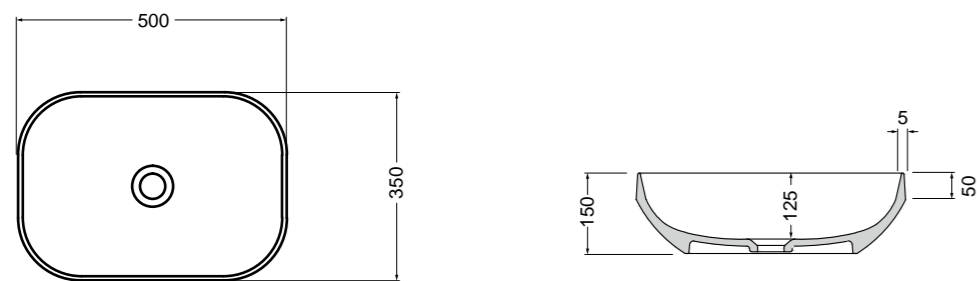

85300 lavabo appoggio 60x35 cm_counter-top basin 60x35 cm