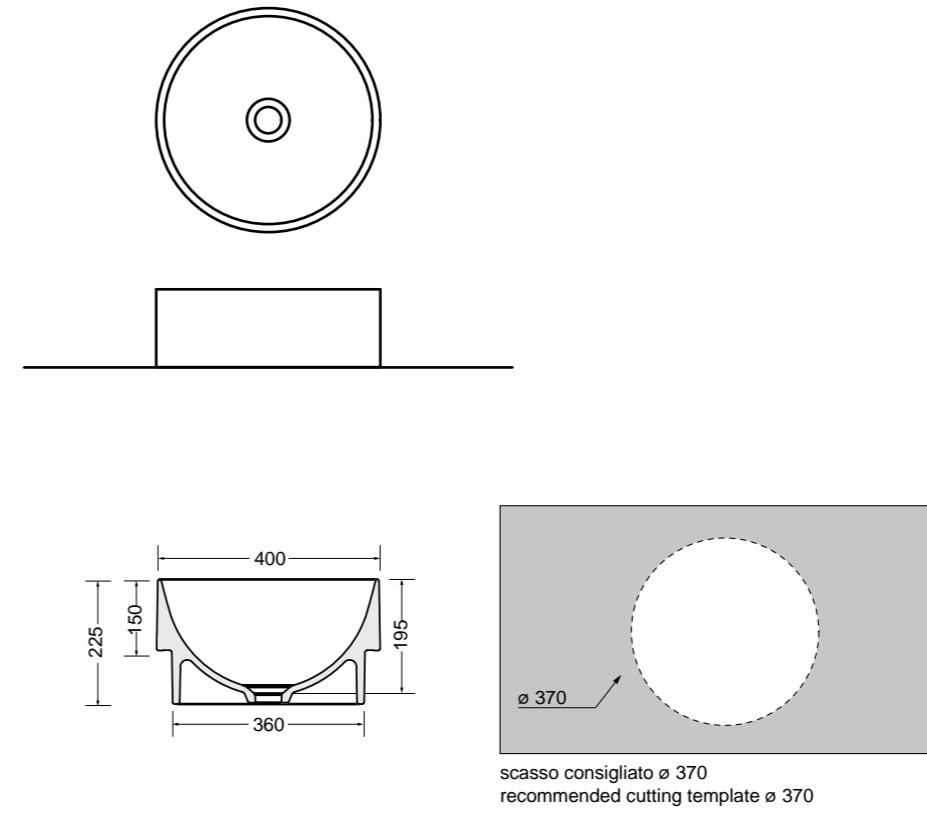

83100 lavabo incasso h 7 cm_inset basin h 7 cm