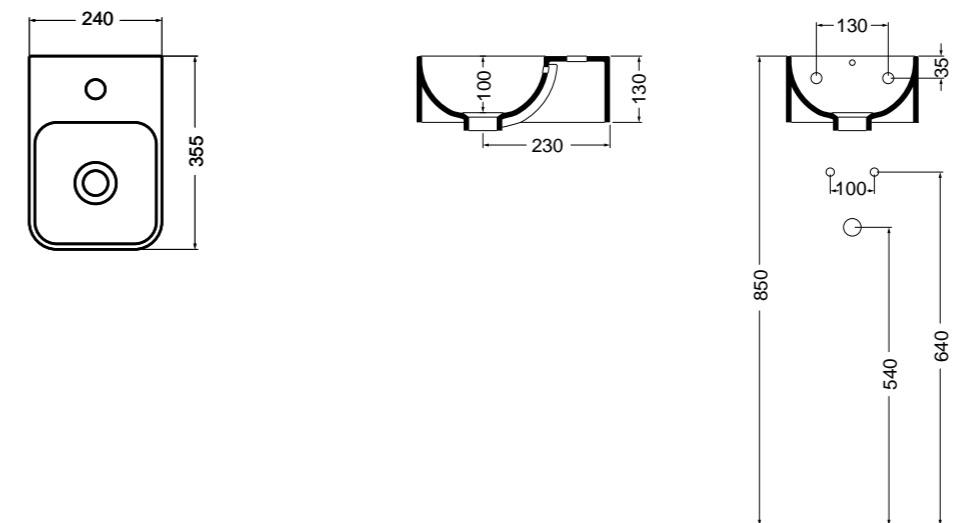

WS102 NORMAL lavabo 01S da appoggio 36 cm_ NORMAL 01S counter-top basin 36 cm