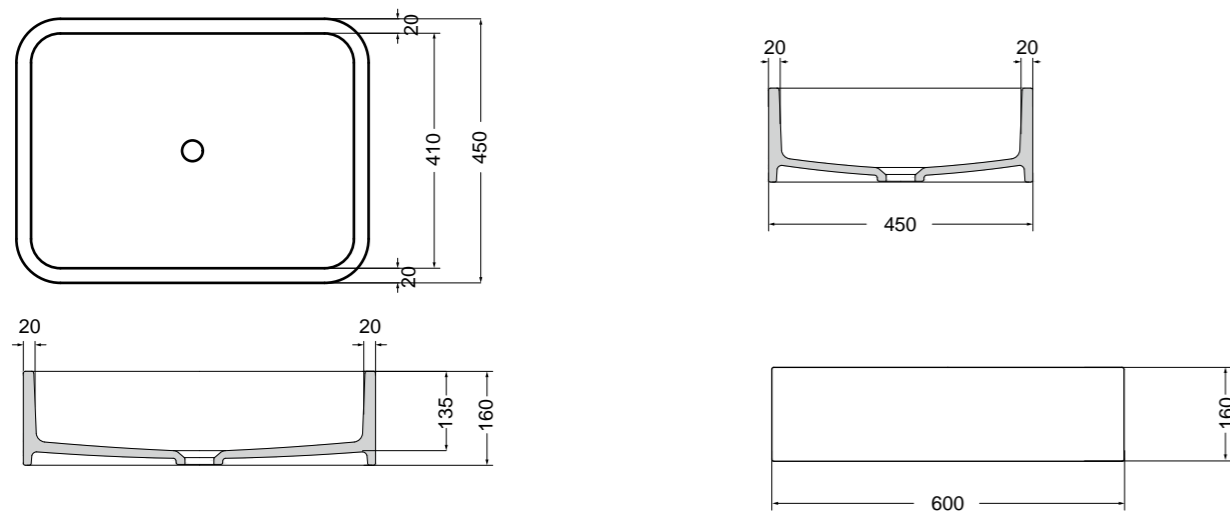

86210 lavabo appoggio 60x45 cm_counter-top basin 60x45 cm