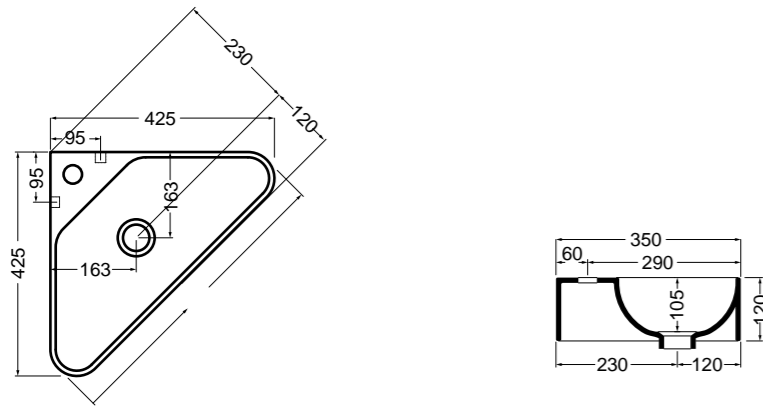

WS118 NORMAL lavabo sospeso e da appoggio 50 cm_NORMAL wall hung and counter-top basin 50 cm