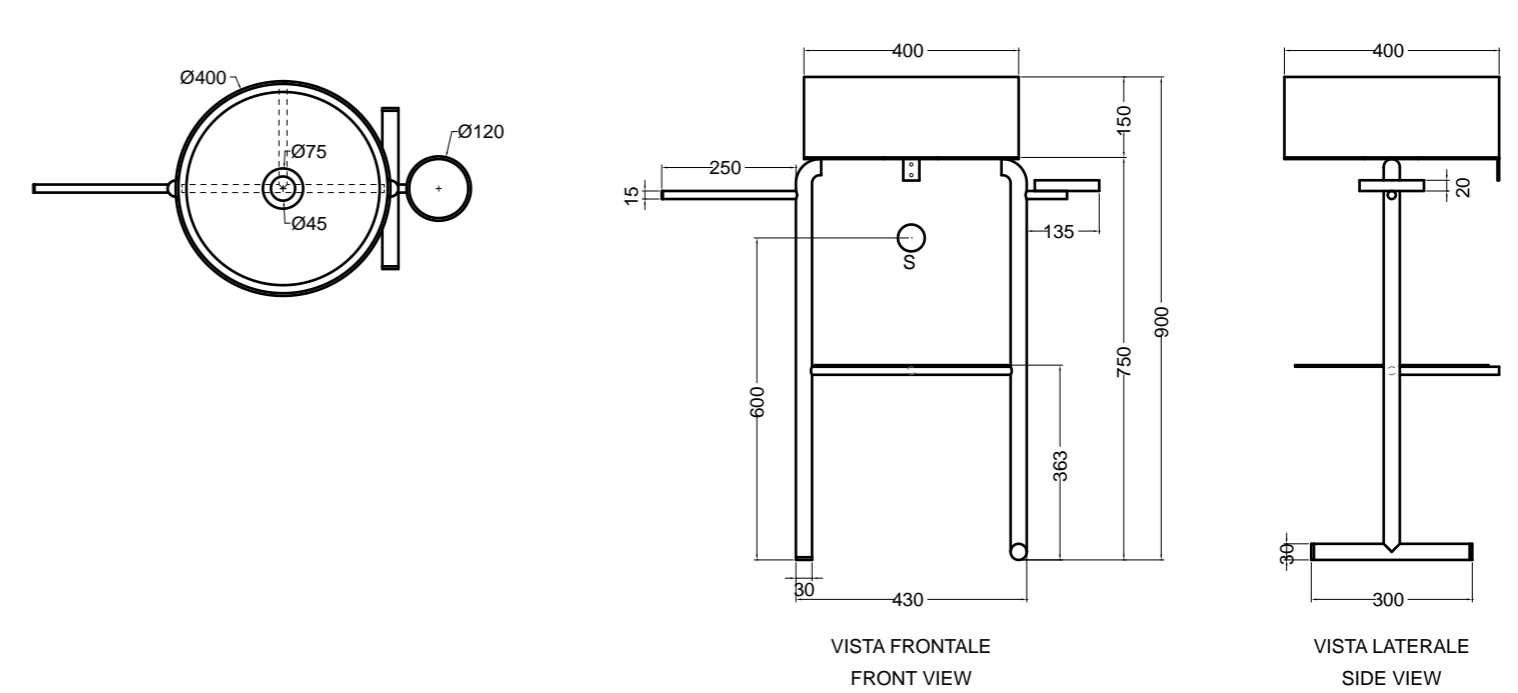

1. **S7820007** struttura in acciaio inox_inox stainless steel frame
   R78200 ripiano in metallo/legno laccato_metal/lacquered wood shelf