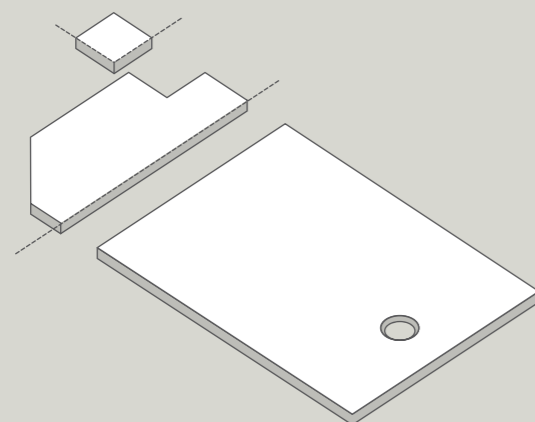

Ceramic.30

Comfort, eleganza e grande versatilità. Grazie allo spessore di soli 3 cm, il nuovo piatto doccia Ceramic.30 è installabile sia in appoggio che filo pavimento. La pregiata ceramica di cui è composto assicura un'ottima resistenza ai graffi e al calcare e rende possibile il taglio su misura a seconda delle esigenze.

Comfort, elegance and great versatility. Thanks to its ultra slim low-level design, with only 3cm high, the new Ceramic.30 shower tray is suitable for installation on top or flush with the floor. Its high-quality ceramic ensures excellent resistance to scratches and limescale and makes it possible to cut it to the required size.

Accessori_Accessories

Griglie . Grates

125x125 mm

125x125 mm

125x125 mm

125x125 mm

125x125 mm

Ø 90 mm

Personalizzazione_Customization

Tagli su misura . Made to measure cuts

Versatilità totale, per adattarsi ad ogni spazio.
Total versatility, to suit to any space.

I bordi smaltati sui quattro lati garantiscono l'adattabilità in ogni tipologia di area doccia. Inoltre i piatti doccia Ceramic.30 sono riducibili e possono essere tagliati su misura, per adattarsi con facilità a qualsiasi progetto bagno.

The glaze edges on the 4 sides that provide adaptability in any type of shower tray area. The Ceramic.30 shower tray is reducible, it can be customized cut, to easily adapt to any bathroom project.

Caratteristiche . Characteristics

Resistente agli acidi
Resistant to acids

Antimacchia
Stain resistant

Pulizia facile
Easy clean

Facile al taglio
Easy to cut

Completamente reversibile
Completely reversible

Texture antiscivolo
Non-slip texture

Superficie antibatterica
Antibacterial surface

PDC8080H3

PDC7090H3

PDC70100H3

PDC70120H3

PDC70140H3

PDC8090H3

PDC80100H3

PDC80120H3

PDC80140H3

PDC90120H3

Colori ceramica . Ceramic colors

BM
Bianco matt
White matt

AV
Avorio matt
Ivory matt

GC
Cemento matt
Concrete matt

NE
Nero matt
Black matt