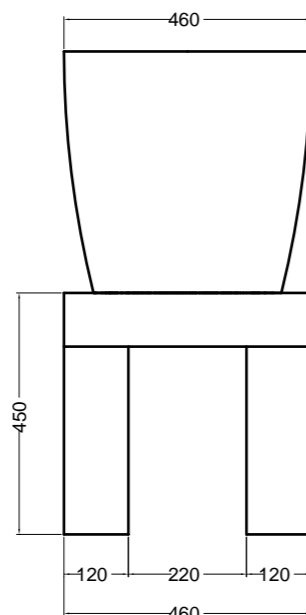

VISTA FRONTALE  
FRONT VIEW

VISTA LATERALE  
SIDE VIEW

200M madia ovale\_oval sideboard

200S1507 struttura per madia ovale h 15 cm\_frame for oval sideboard h 15 cm

VISTA FRONTALE  
FRONT VIEW

VISTA LATERALE  
SIDE VIEW