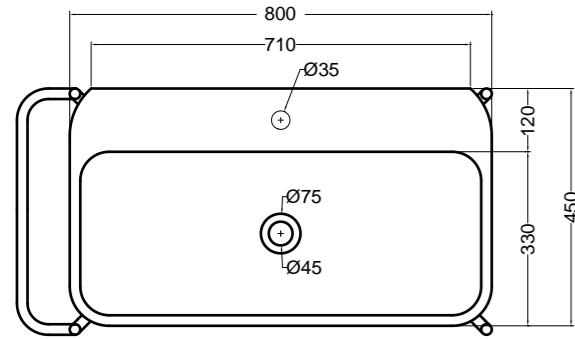

S868007 struttura in acciaio inox_inox stainless steel frame
MSC740 cassetto_drawer