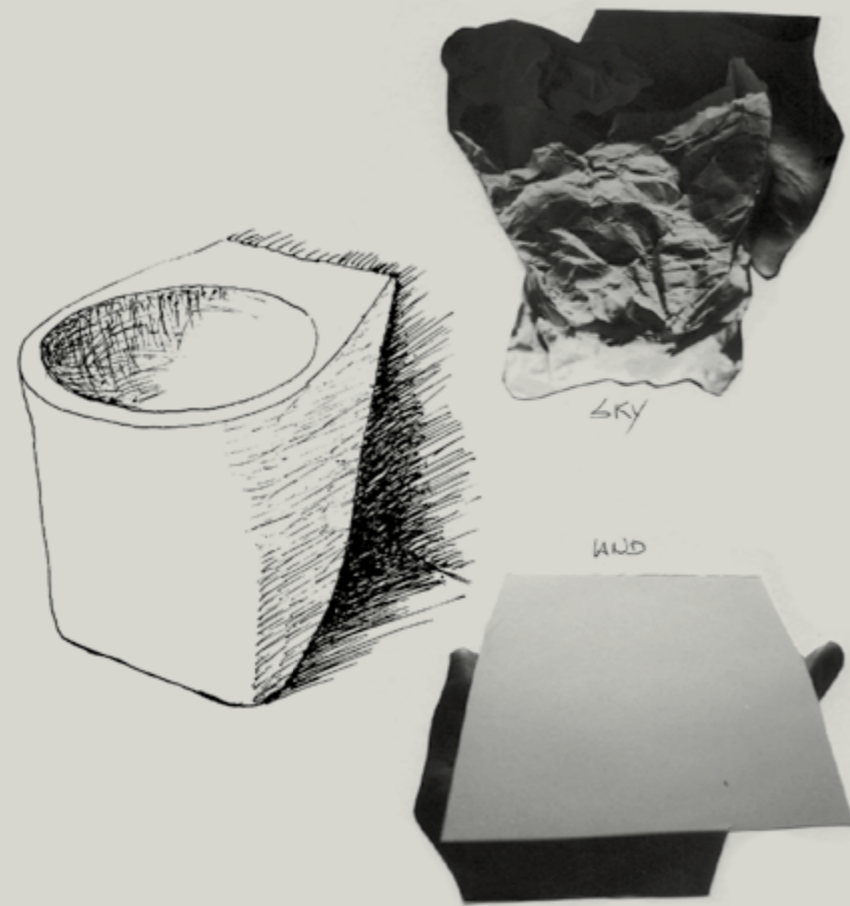

DESIGN

Il design è lo strumento con il quale AXA opera per svolgere la missione di offrire prodotti che migliorino la vita quotidiana delle persone, attraverso la ricerca del migliore equilibrio tra comfort, funzionalità e valore estetico.

Design as a tool to carry out the mission of offering products able to improve the everyday life, through a deep research for the best balance between comfort, functionality and aesthetic.