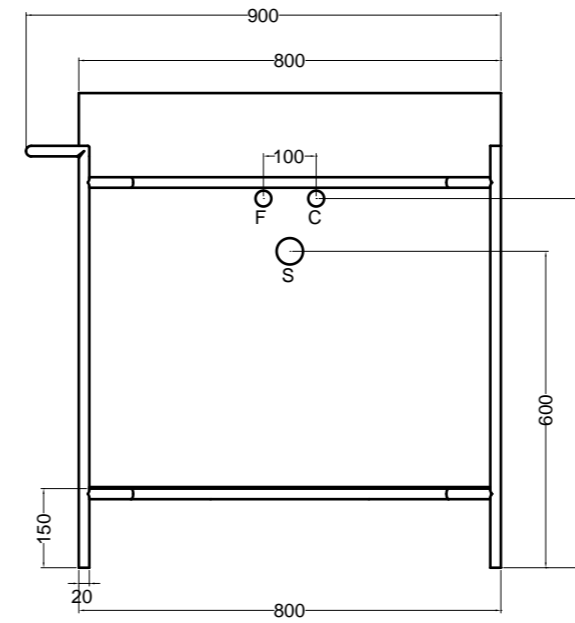

VISTA FRONTALE
FRONT VIEW