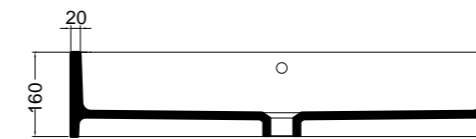

SEZIONE LONGITUDINALE
LONGITUDINAL VIEW