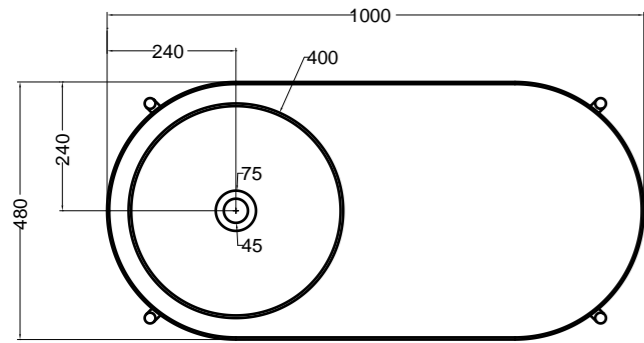

200M madia ovale_oval sideboard
200R ripiano_shelf
200S4507 struttura per madia ovale h 45 cm_frame for oval sideboard h 45 cm

VISTA FRONTALE
FRONT VIEW