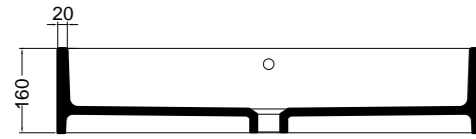

SEZIONE LONGITUDINALE
LONGITUDINAL VIEW