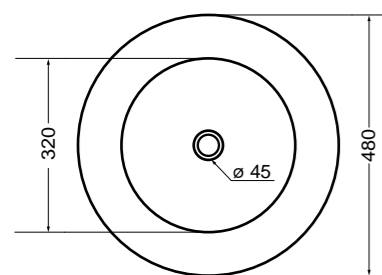

scasso consigliato ø 360
recommended cutting template ø 360