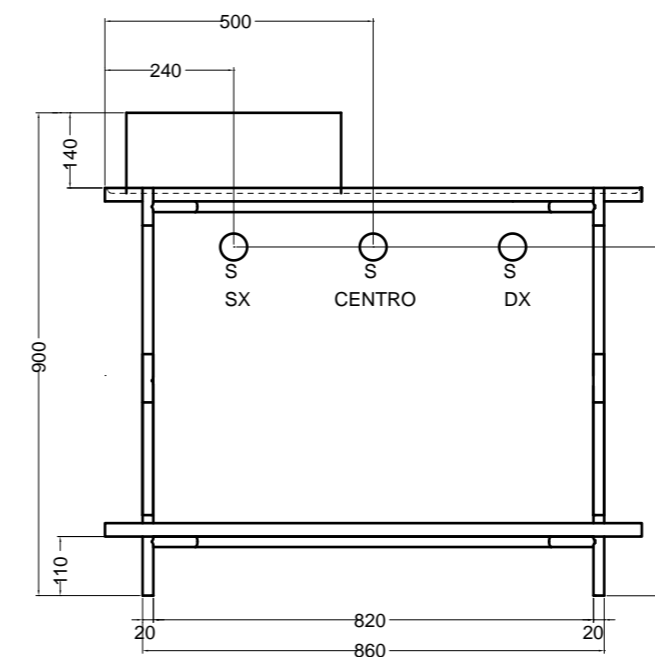

VISTA FRONTALE
FRONT VIEW