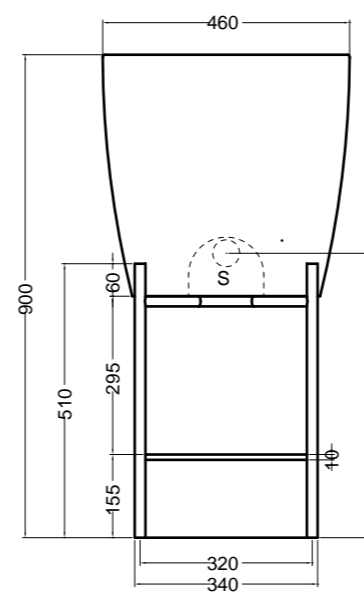

VISTA FRONTALE
FRONT VIEW