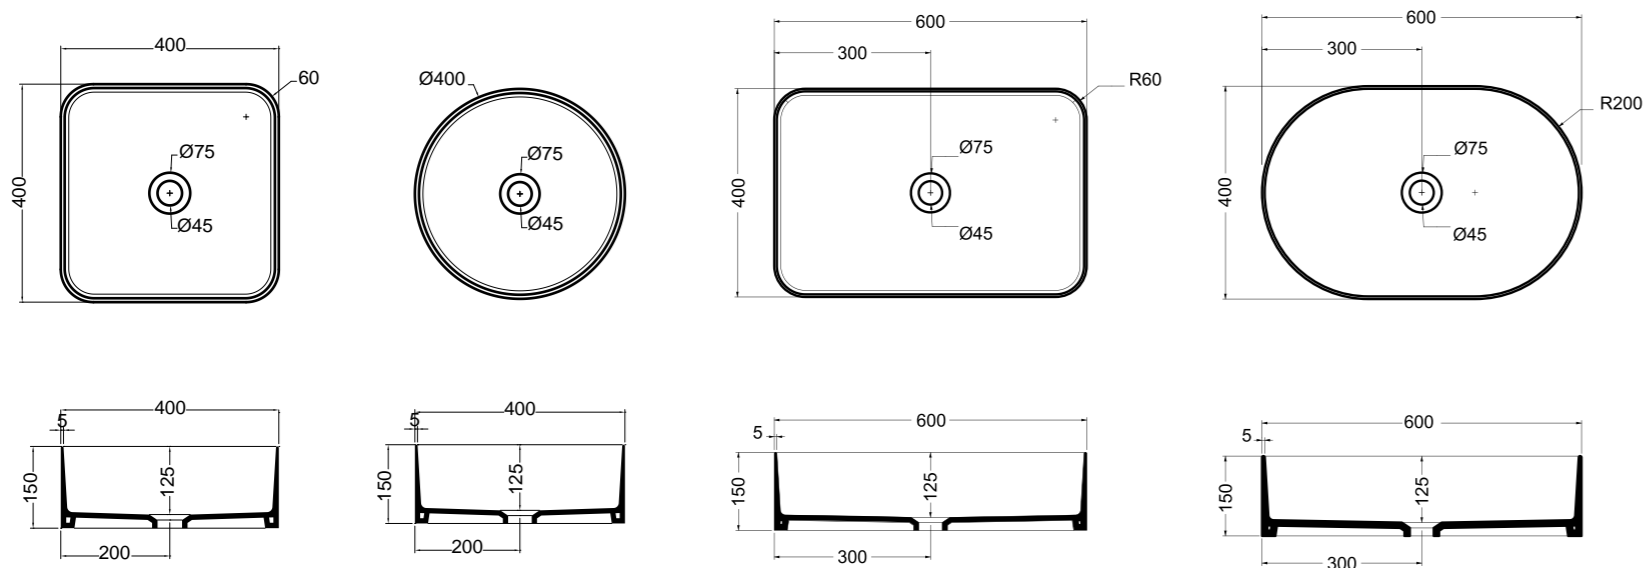

1. **78100** lavabo quadrato appoggio 40 cm_square counter-top basin 40 cm
   78200 lavabo rotondo appoggio Ø 40 cm_round counter-top basin Ø 40 cm
   78310 lavabo rettangolare appoggio 60 cm_rectangular counter-top basin 60 cm
   78300 lavabo ovale appoggio 60 cm_oval counter-top basin 60 cm