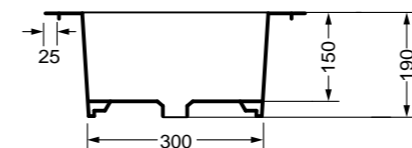

scasso consigliato ø 360
recommended cutting template ø 360

32135 lavabo rotondo piano Ø 55 cm_round flat basin Ø 55 cm

scasso consigliato ø 400
recommended cutting template ø 400

32136 lavabo rotondo piano vasca quadra Ø 55 cm_round basin square bowl Ø 55 cm

scasso consigliato quadrato 360 x 360
recommended cutting template 360 x 360

32134 lavabo quadrato 55x55 cm_square basin 55x55 cm

scasso consigliato tondo ø 400 quadrato 430 x 430
per foro rubinetto
recommended cutting template ø 400
square 430 x 430 for tap hole