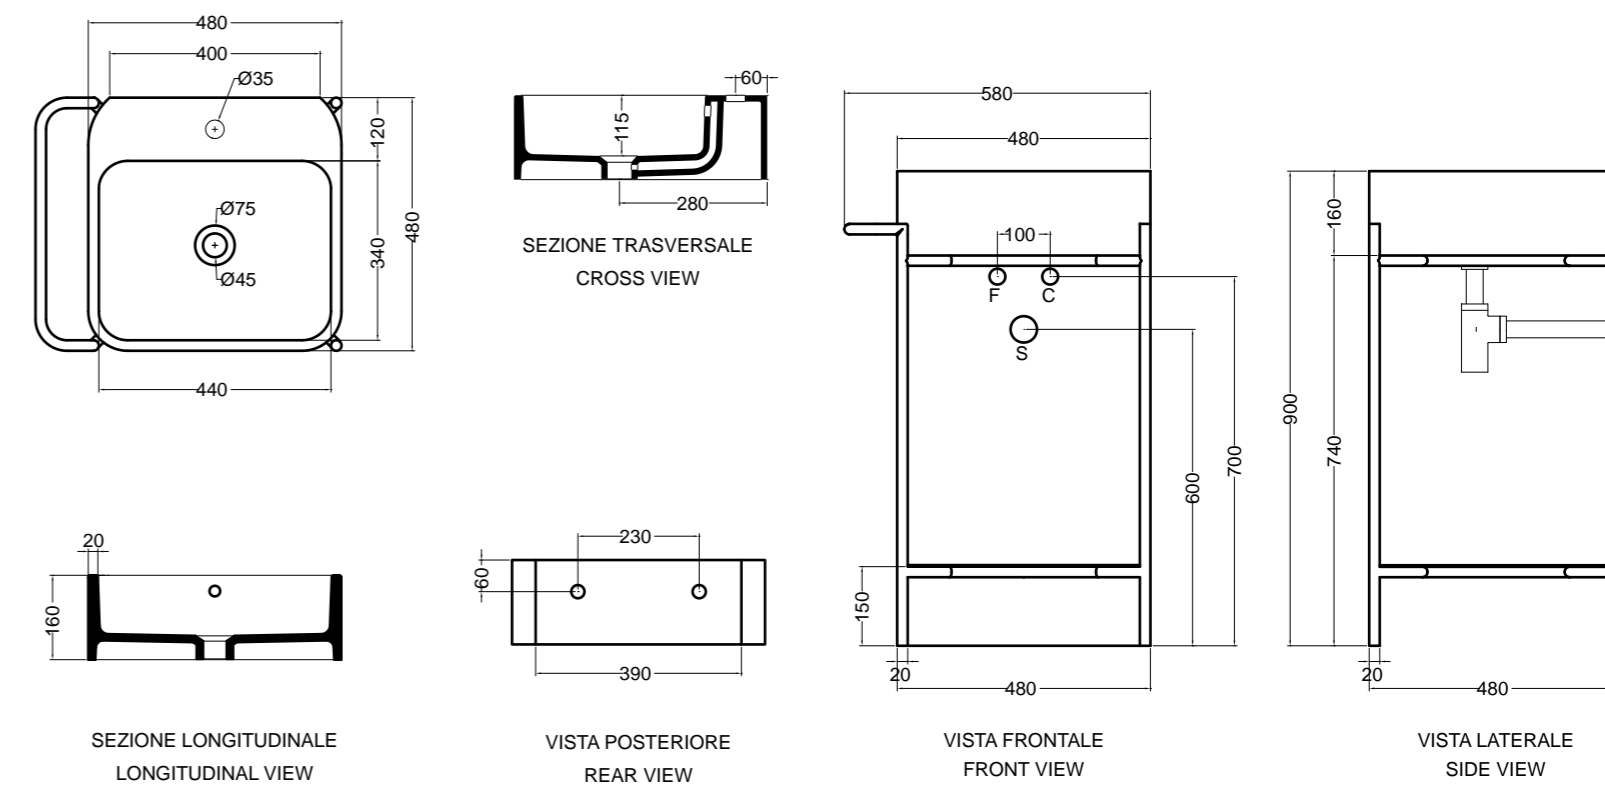

S864807 struttura in acciaio inox_inox stainless steel frame
R864807 ripiano in metallo_metal shelf