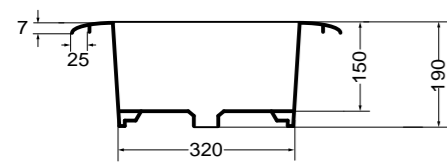

scasso consigliato ø 360
recommended cutting template ø 360

32135 lavabo rotondo piano Ø 55 cm_round flat basin Ø 55 cm

scasso consigliato ø 400
recommended cutting template ø 400

32136 lavabo rotondo piano vasca quadra Ø 55 cm_round basin square bowl Ø 55 cm

scasso consigliato quadrato 360 x 360
recommended cutting template 360 x 360

32134 lavabo quadrato 55x55 cm_square basin 55x55 cm

scasso consigliato tondo ø 400 quadrato 430 x 430
per foro rubinetto
recommended cutting template ø 400
square 430 x 430 for tap hole