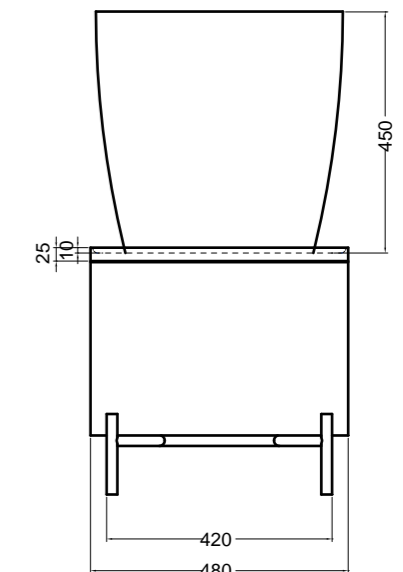

VISTA FRONTALE  
FRONT VIEW

VISTA LATERALE  
SIDE VIEW

200M madia ovale\_oval sideboard

200S1507 struttura per madia ovale h 15 cm\_frame for oval sideboard h 15 cm

VISTA FRONTALE  
FRONT VIEW

VISTA LATERALE  
SIDE VIEW