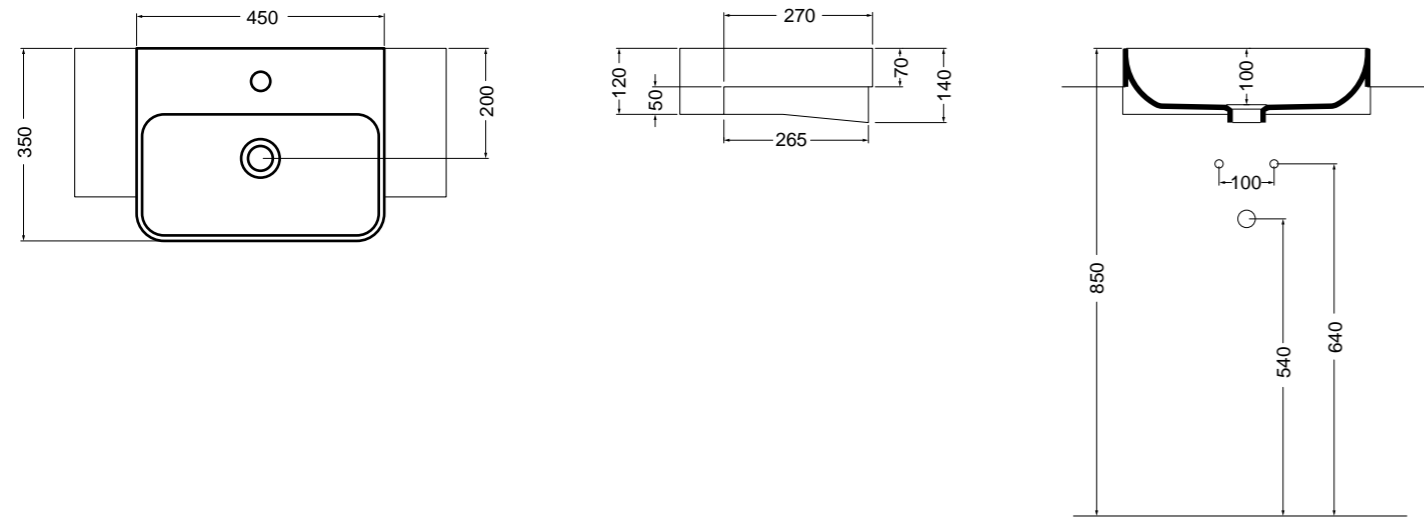

WS107 NORMAL lavabo da appoggio 42 cm_NORMAL counter-top basin 42 cm

WS115 NORMAL lavabo sospeso 42 cm_NORMAL wall hung basin 42 cm