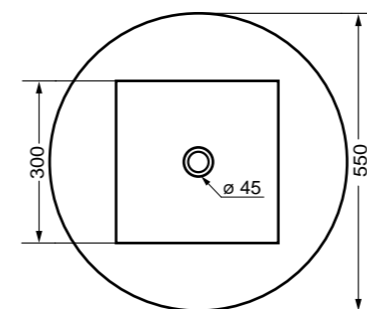

32136 lavabo rotondo piano vasca quadra Ø 55 cm_round basin square bowl Ø 55 cm

scasso consigliato quadrato 360 x 360
recommended cutting template 360 x 360