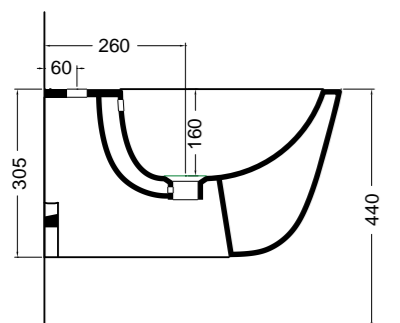

Raccordo a parete
Art. AF0011
Wall connection
Art. AF0011

88020 bidet sospeso_wall hung bidet