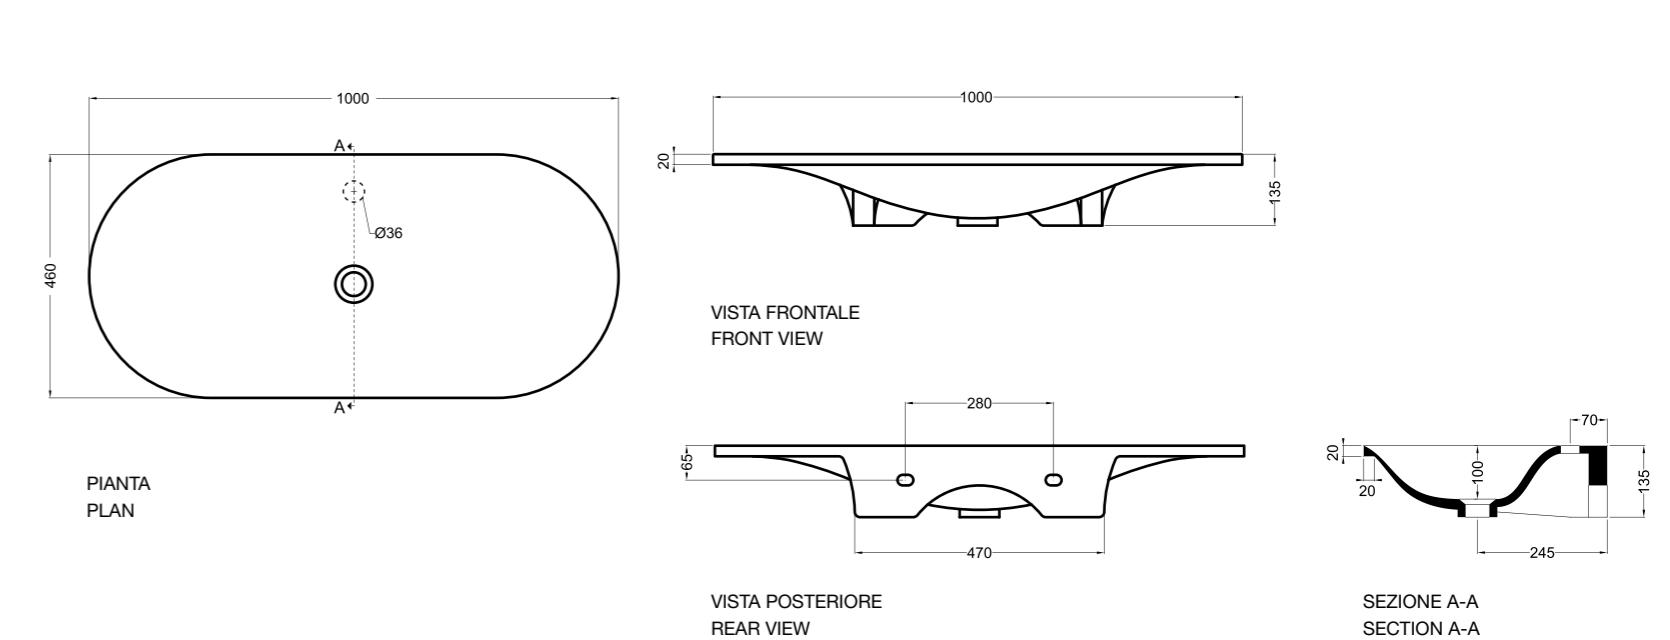

90400 sospeso 100x46 cm_wall-hung basin 100x46 cm
90400-F sospeso 100x46 cm con foro rubinetto_wall-hung basin 100x46 cm with tap hole