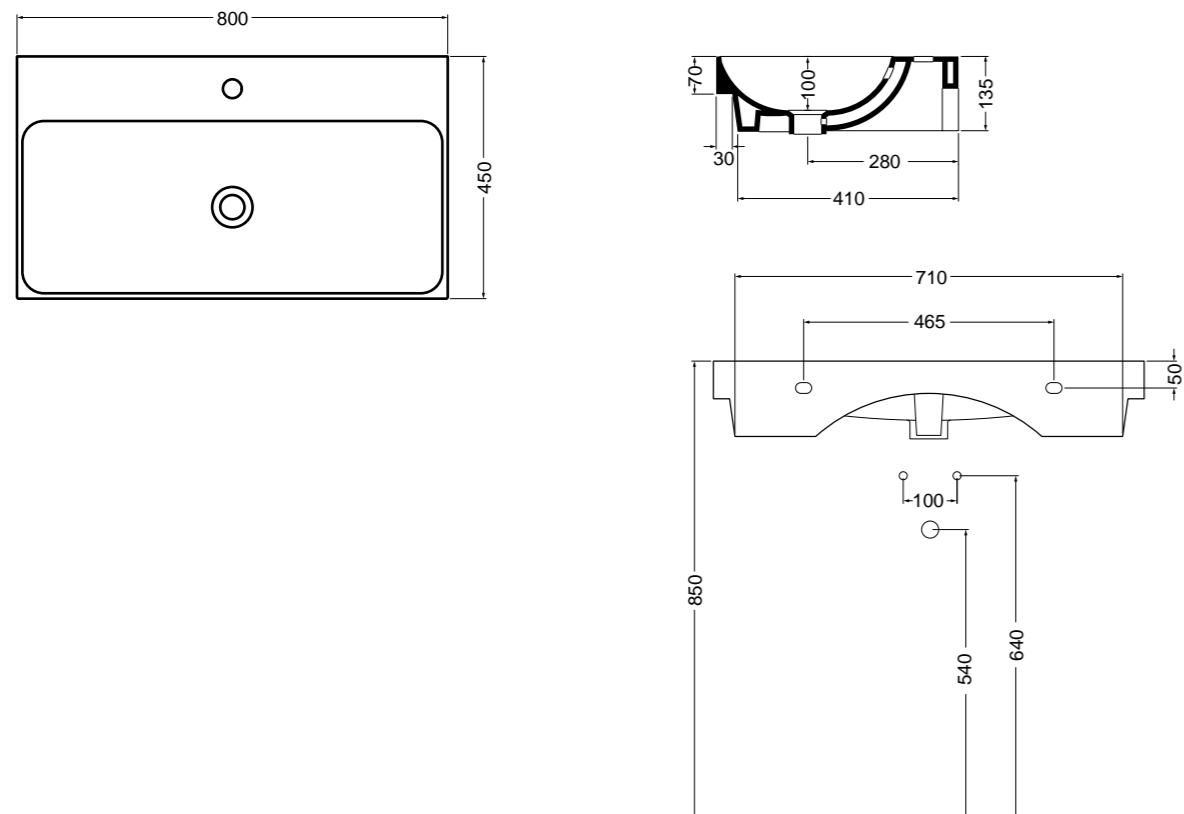

WS113 NORMAL lavabo semincasso 45 cm_NORMAL semi-recessed basin 45 cm

WS110 NORMAL lavabo sospeso, incasso e da appoggio 80 cm_NORMAL wall hung, inset and counter-top basin 80 cm