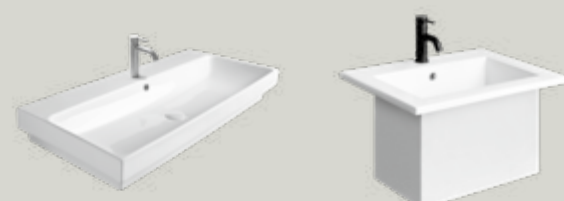

NORMAL WS109 100x45xh14 cm	PRISMA WS150 61x46xh35,5 cm