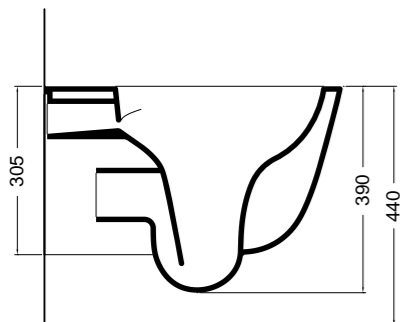

88014 vaso a terra NORIM®\_BTW wc NORIM®

160 mm  
con curva tecnica Art. AF0002  
with technical curve Art. AF0002

max 150 mm  
min. 100 mm  
con curva tecnica Art. AF0004  
with technical curve Art. AF0004