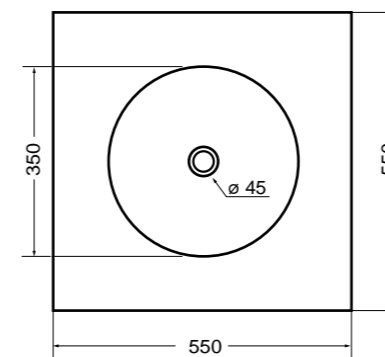

32134 lavabo quadrato 55x55 cm_square basin 55x55 cm

scasso consigliato tondo ø 400 quadrato 430 x 430
per foro rubinetto
recommended cutting template ø 400
square 430 x 430 for tap hole