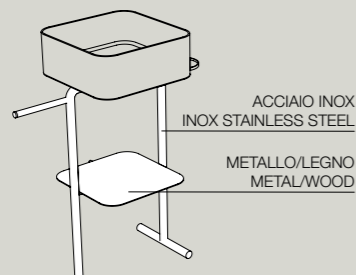

M78200 mobile cilindrico\_  
cylindrical cabinet  
Ø40xh89 cm

\*ingombro con portasciugamani e mensola 81,5x40xh90 cm  
total size with towel holder and shelf 81,5x40xh90 cm

200S4507 struttura h 45 cm\_frame h 45 cm  
200M madia ovale\_oval sideboard  
200R ripiano\_shelf  
100x48xh90 cm