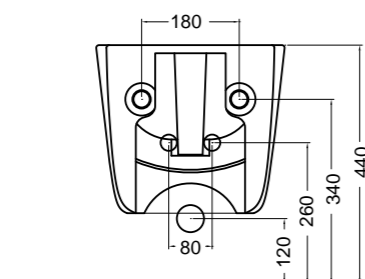

Raccordo a parete
Art. AF0011
Wall connection
Art. AF0011

88020 bidet sospeso_wall hung bidet