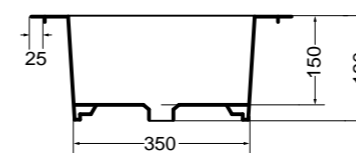

scasso consigliato ø 360
recommended cutting template ø 360

32135 lavabo rotondo piano Ø 55 cm_round flat basin Ø 55 cm

scasso consigliato ø 400
recommended cutting template ø 400

32136 lavabo rotondo piano vasca quadra Ø 55 cm_round basin square bowl Ø 55 cm

scasso consigliato quadrato 360 x 360
recommended cutting template 360 x 360

32134 lavabo quadrato 55x55 cm_square basin 55x55 cm

scasso consigliato tondo ø 400 quadrato 430 x 430
per foro rubinetto
recommended cutting template ø 400
square 430 x 430 for tap hole