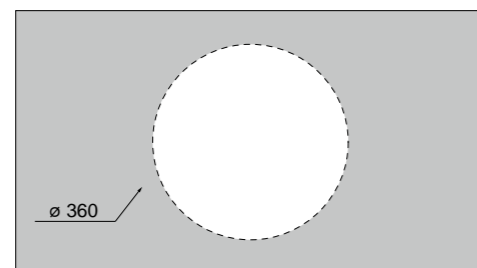

scasso consigliato ø 360
recommended cutting template ø 360