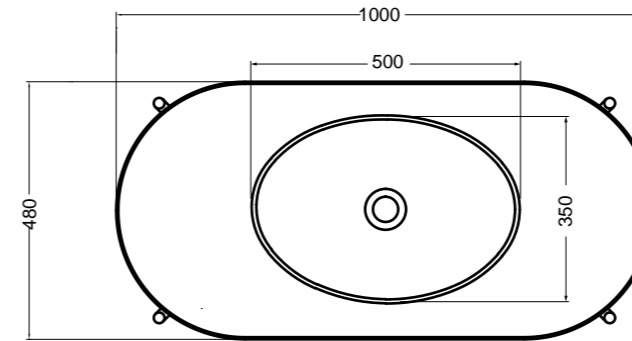

**200M** madia ovale 100x48x35 cm\_oval sideboard 100x48x35 cm  
**200R** ripiano\_shelf  
**200S4507** struttura per madia ovale h 45 cm\_frame for oval sideboard h 45 cm

VISTA FRONTALE  
FRONT VIEW

VISTA LATERALE  
SIDE VIEW