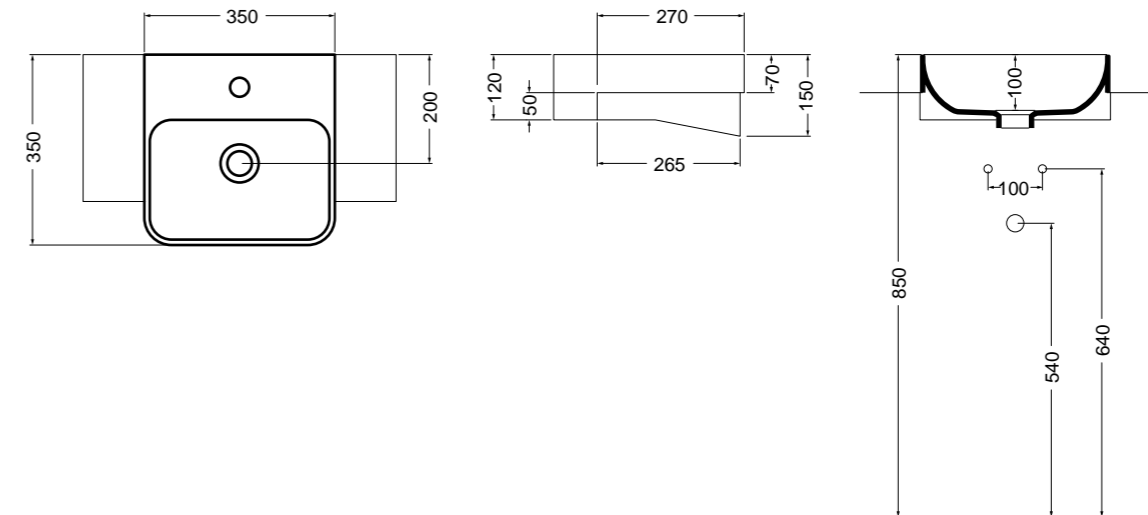

WS117 NORMAL lavabo sospeso e da appoggio 60 cm_NORMAL wall hung and counter-top basin 60 cm

WS112 NORMAL lavabo semincasso 35 cm_NORMAL semi-recessed basin 35 cm