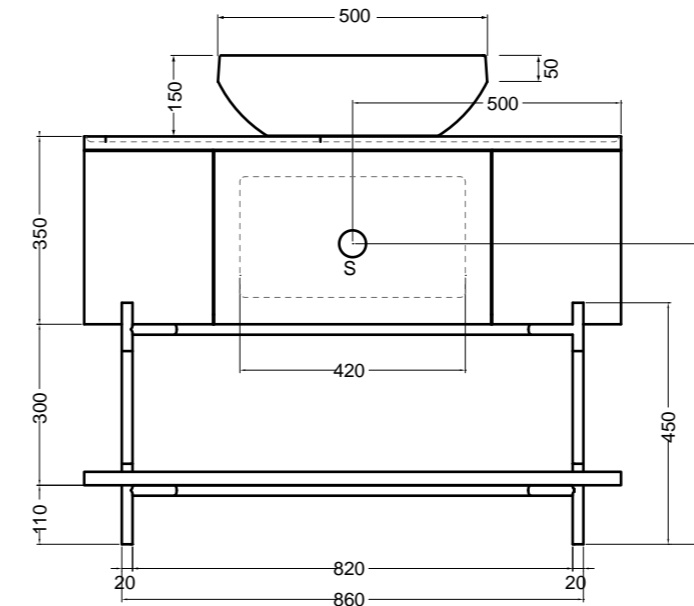

**200M** madia ovale 100x48x35 cm\_oval sideboard 100x48x35 cm  
**200R** ripiano\_shelf  
**200S4507** struttura per madia ovale h 45 cm\_frame for oval sideboard h 45 cm

VISTA FRONTALE  
FRONT VIEW

VISTA LATERALE  
SIDE VIEW