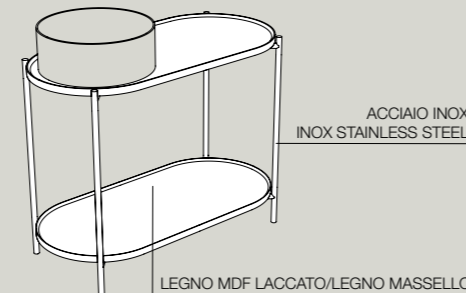

Colori acciaio inox/metallo . Inox/metal colors

07
Nero matt
Black matt

Colori legno laccato ripiani . Lacquered wood shelf colors

10
Sahara matt
Sahara matt

09
Grigio matt
Grey matt

12
Bianco matt
White matt

Colori legno laccato . Lacquered wood colors

15
Verde matt
Green matt

18
Avio matt
Avio matt

23
Moka matt
Moka matt

27
Piombo matt
Piombo matt

Essenze legno . Wood finishes

20
Quercia
Oak

21
Frassino scuro
Dark ash

28
Canaletto quercia
Oak canaletto

29
Canaletto noce
Walnut canaletto

Piano d'appoggio per lavabi_Top for basin

40080
80x50xh12 cm

400100
100x50xh12 cm

400120
120x50xh12 cm

400140
140x50xh12 cm

400160
160x50xh12 cm

Colori legno laccato . Lacquered finish

12
Bianco matt
White matt

Essenze legno . Wood finishes

20
Quercia
Oak

21
Frassino scuro
Dark ash

Grezzo stuccabile . Paintable finish

22
*Materiale stuccabile e verniciabile dal cliente
Material paintable