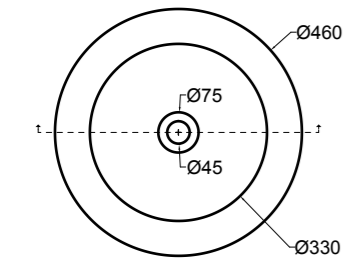

80500 lavabo appoggio Ø 46 cm_counter-top basin Ø 46 cm

SEZIONE LONGITUDINALE
LONGITUDINAL VIEW