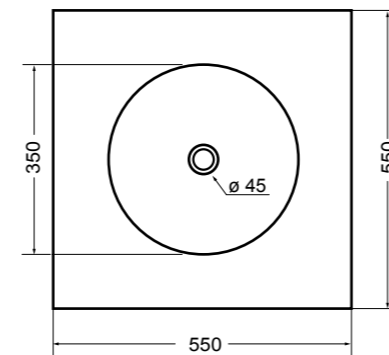

scasso consigliato quadrato 360 x 360  
recommended cutting template 360 x 360

32135 lavabo rotondo piano Ø 55 cm\_round flat basin Ø 55 cm

scasso consigliato Ø 400  
recommended cutting template Ø 400

32134 lavabo quadrato 55x55 cm\_square basin 55x55 cm