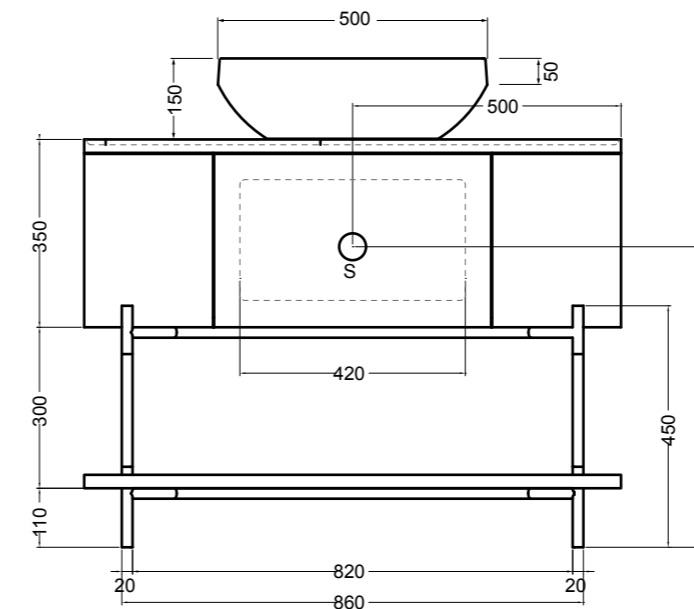

VISTA FRONTALE
FRONT VIEW