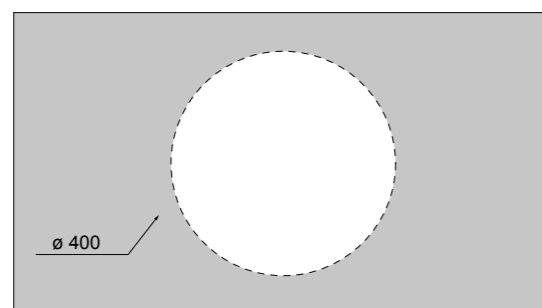

scasso consigliato Ø 400
recommended cutting template Ø 400