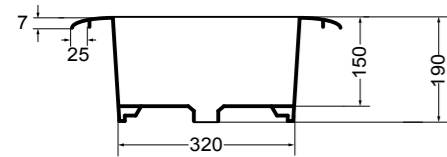

07 Nero matt\_Black matt

15 Verde matt\_Green matt

17 Blu matt\_Blue matt

32132 lavabo rotondo convesso Ø 48 cm\_round convex basin Ø 48 cm

scasso consigliato Ø 360  
recommended cutting template Ø 360

32136 lavabo rotondo piano vasca quadra Ø 55 cm\_round basin square bowl Ø 55 cm