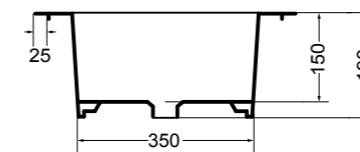

32135 lavabo rotondo piano Ø 55 cm_round flat basin Ø 55 cm

32134 lavabo quadrato 55x55 cm_square basin 55x55 cm