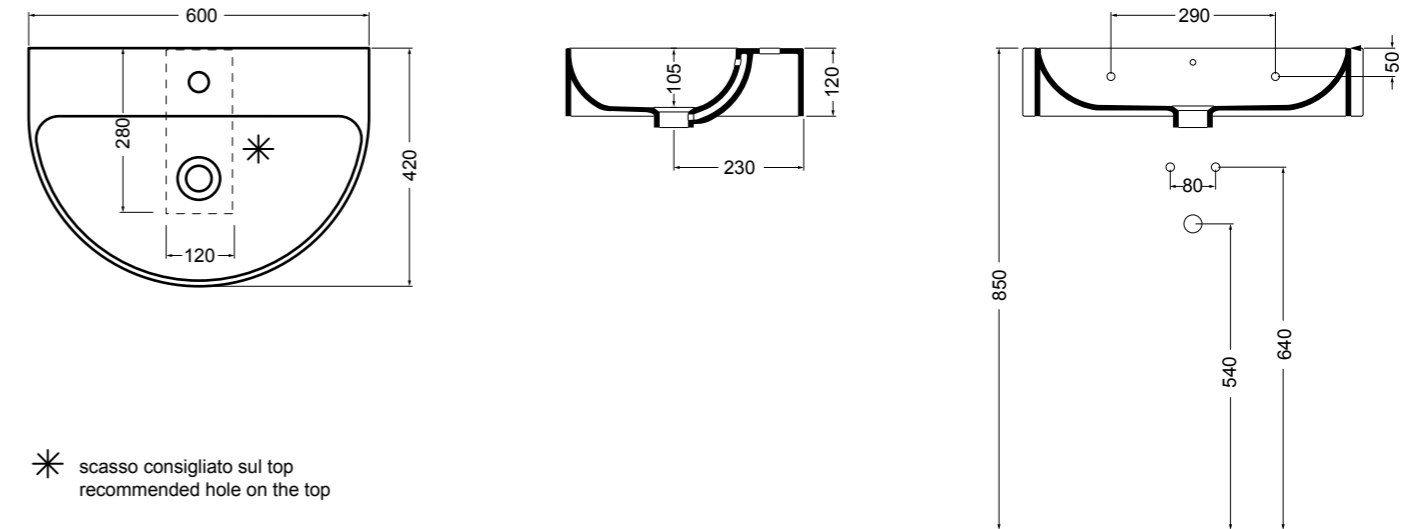

WS118 NORMAL lavabo sospeso e da appoggio 50 cm_NORMAL wall hung and counter-top basin 50 cm