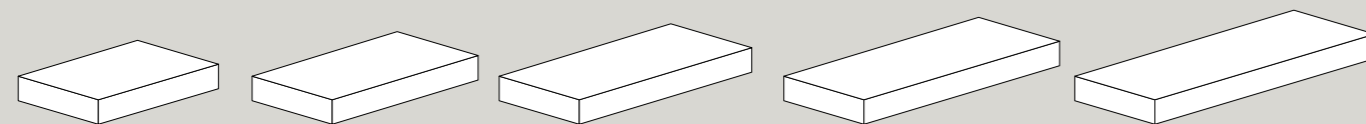

Normal

design Romano Adolini

Piano d'appoggio per lavabi_Top for basin

40080
80x50xh12 cm

400100
100x50xh12 cm

400120
120x50xh12 cm

400140
140x50xh12 cm

400160
160x50xh12 cm

Colori legno laccato . Lacquered finishes

12
Bianco matt
White matt

Essenze legno . Wood finishes

20
Quercia
Oak

21
Frassino scuro
Dark ash

Grezzo stuccabile . Paintable finish

22
*Materiale stuccabile e verniciabile dal cliente
Material paintable

Colori ceramica . Ceramic colors

01
Bianco lucido
White glossy