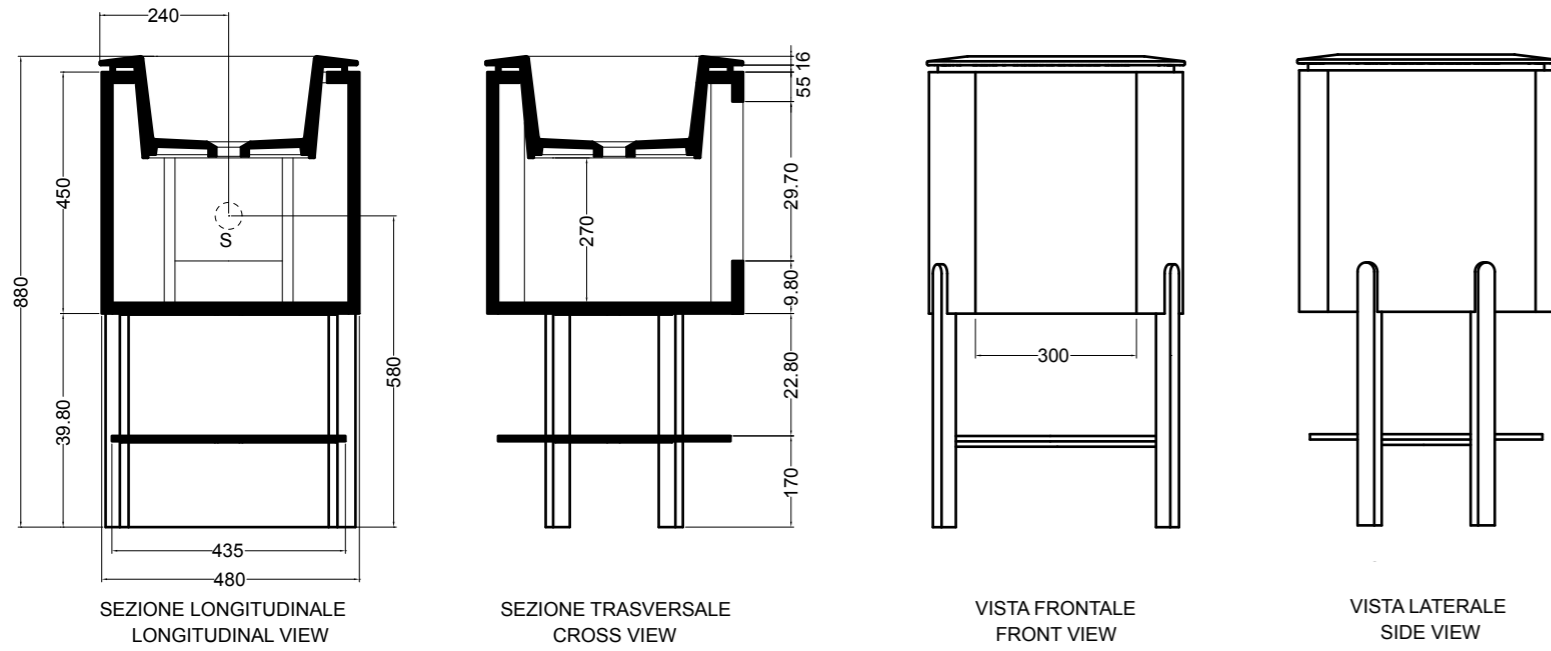

M32010 mobile cilindrico sospeso Ø 48 cm_cylindrical wall hung cabinet Ø 48 cm
CM32010 gambe e ripiano per mobile sospeso_legs and shelf for wall hung cabinet