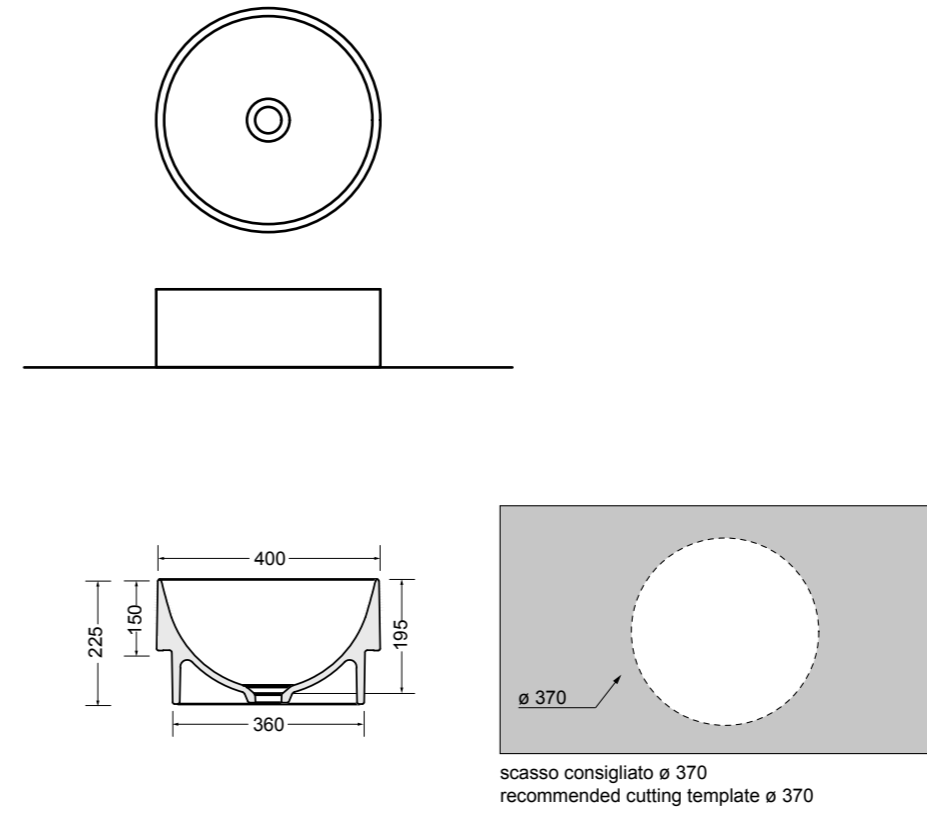

83100 lavabo incasso h 7 cm_inset basin h 7 cm