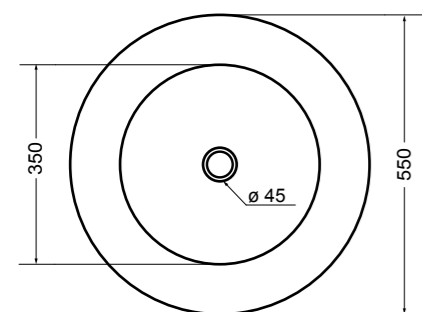

32135 lavabo rotondo piano Ø 55 cm_round flat basin Ø 55 cm

scasso consigliato Ø 400
recommended cutting template Ø 400