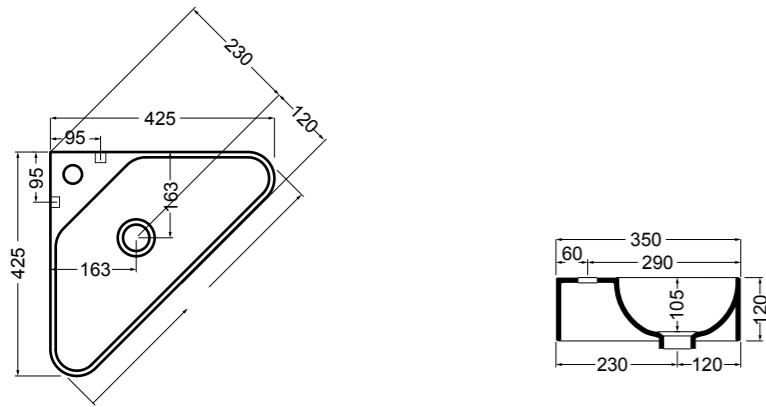

WS118 NORMAL lavabo sospeso e da appoggio 50 cm_NORMAL wall hung and counter-top basin 50 cm