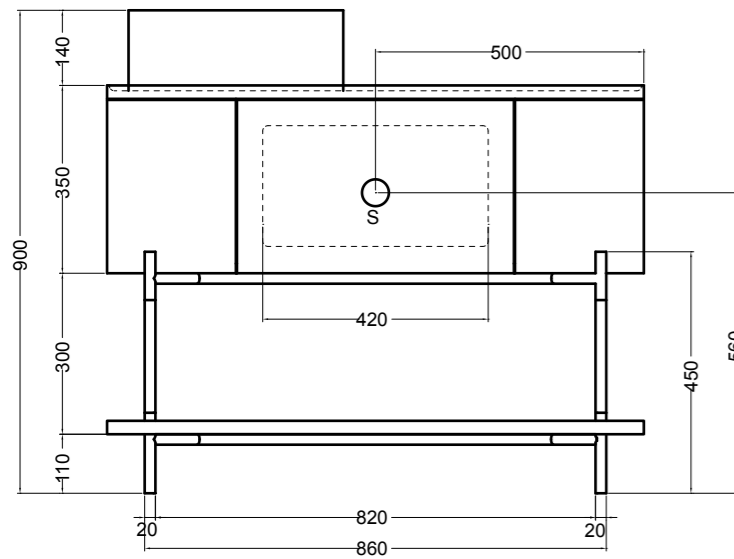

VISTA LATERALE  
SIDE VIEW

200M madia ovale\_oval sideboard  
 200R ripiano\_shelf  
 200S4507 struttura per madia ovale h 45 cm\_frame for oval sideboard h 45 cm

VISTA FRONTALE  
FRONT VIEW

VISTA LATERALE  
SIDE VIEW