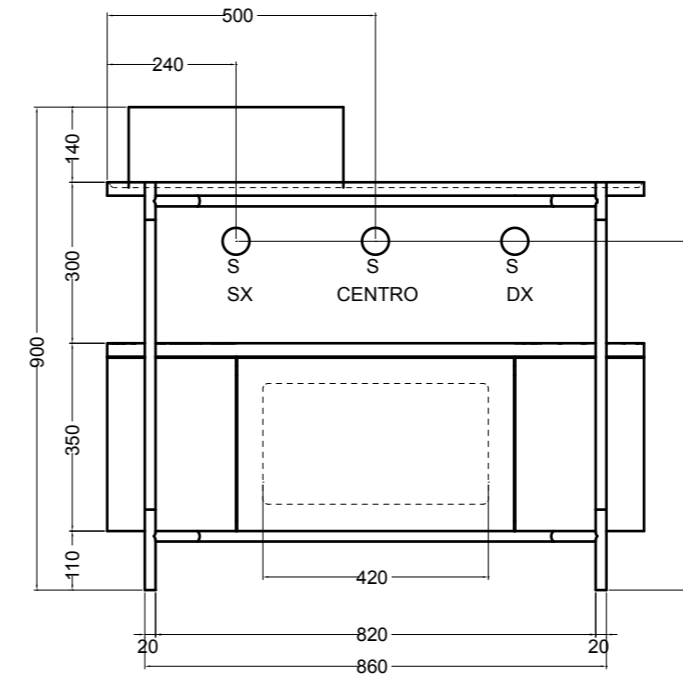

VISTA FRONTALE
FRONT VIEW