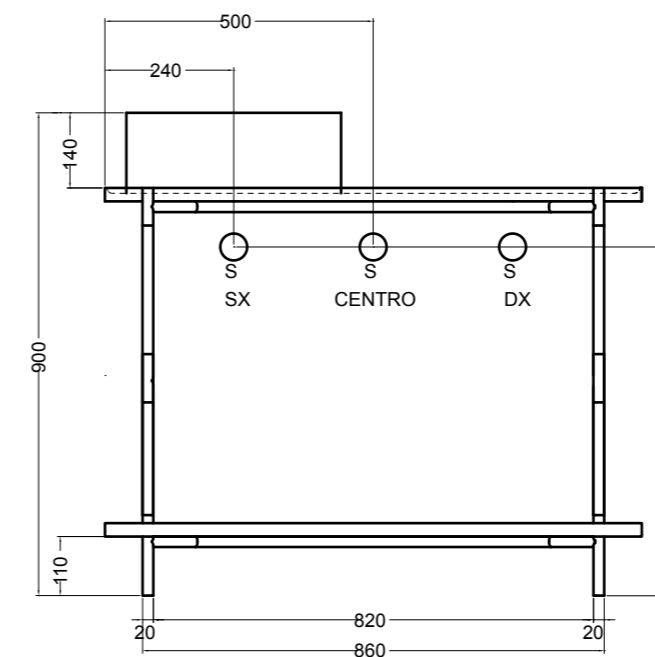

200M madia ovale\_oval sideboard  
 200R ripiano\_shelf  
 200S7607 struttura per madia ovale h 76 cm\_frame for oval sideboard h 76 cm

VISTA FRONTALE  
FRONT VIEW

VISTA LATERALE  
SIDE VIEW

200R ripiano\_shelf  
 200S7607 struttura per madia ovale h 76 cm\_frame for oval sideboard h 76 cm