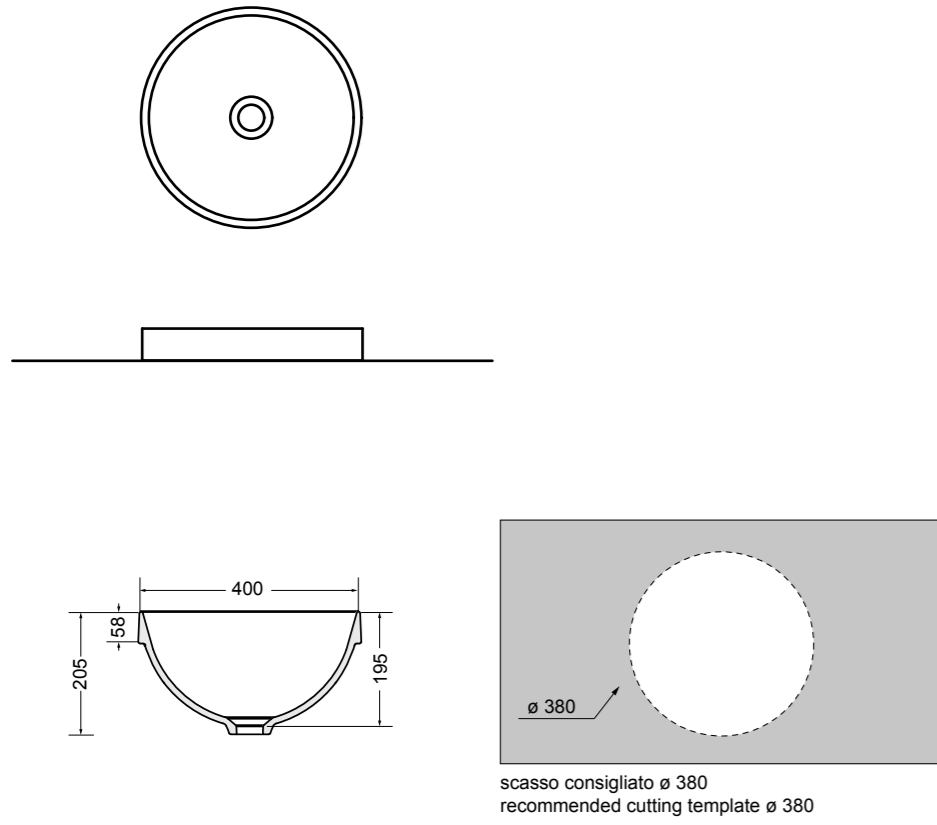

84200 lavabo incasso h 9,4 cm_inset basin h 9,4 cm