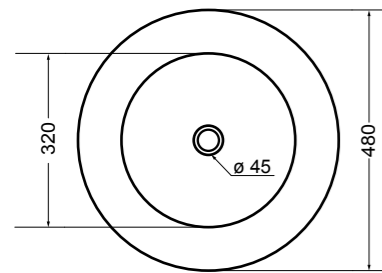

07 Nero matt\_Black matt

15 Verde matt\_Green matt

17 Blu matt\_Blue matt

32132 lavabo rotondo convesso Ø 48 cm\_round convex basin Ø 48 cm

scasso consigliato Ø 360  
recommended cutting template Ø 360

32136 lavabo rotondo piano vasca quadra Ø 55 cm\_round basin square bowl Ø 55 cm