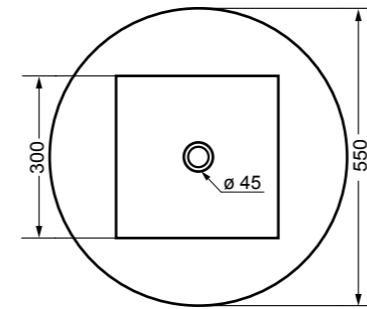

07 Nero matt\_Black matt

15 Verde matt\_Green matt

17 Blu matt\_Blue matt

32132 lavabo rotondo convesso Ø 48 cm\_round convex basin Ø 48 cm

scasso consigliato Ø 360  
recommended cutting template Ø 360

32136 lavabo rotondo piano vasca quadra Ø 55 cm\_round basin square bowl Ø 55 cm