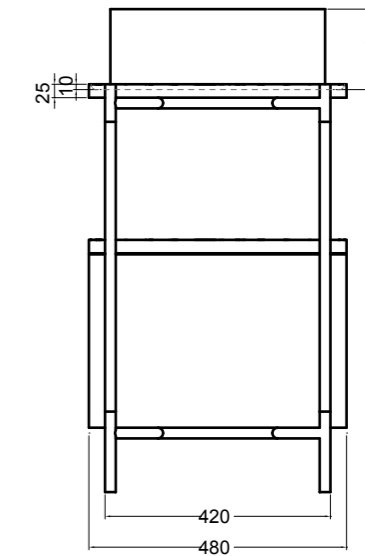

VISTA LATERALE
SIDE VIEW

200R ripiano_shelf
200S7607 struttura per madia ovale h 76 cm_frame for oval sideboard h 76 cm