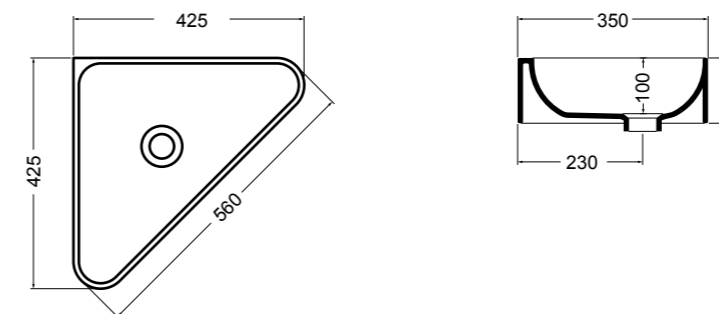

WS111 NORMAL lavabo sospeso, incasso e da appoggio 60 cm_NORMAL wall hung, inset and counter-top basin 60 cm

WS108 NORMAL lavabo 04S da appoggio 42,5 cm_ NORMAL 04S counter-top basin 42,5 cm