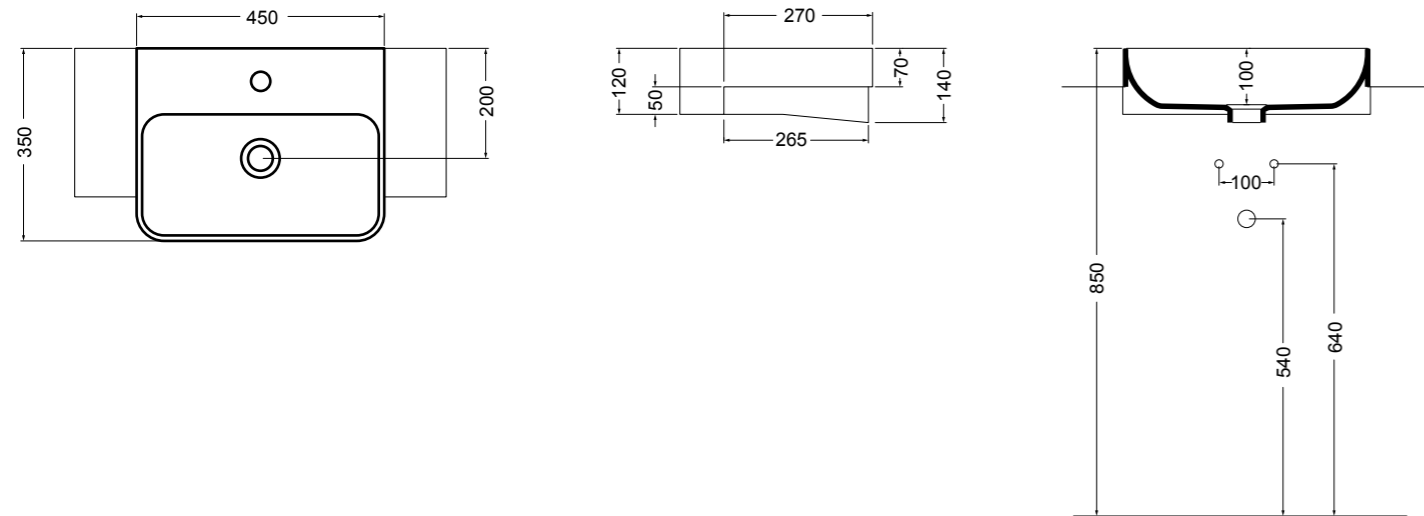

WS107 NORMAL lavabo da appoggio 42 cm_NORMAL counter-top basin 42 cm
WS115 NORMAL lavabo sospeso 42 cm_NORMAL wall hung basin 42 cm