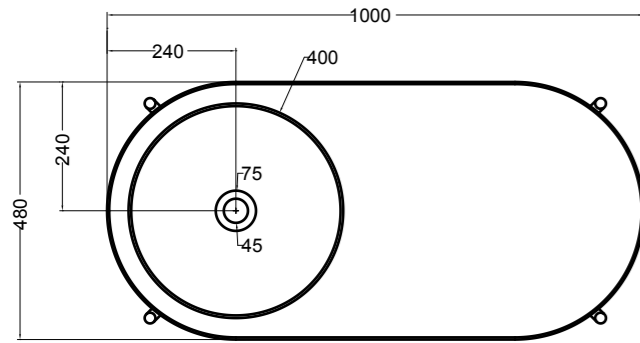

VISTA LATERALE  
SIDE VIEW

200M madia ovale\_oval sideboard  
 200R ripiano\_shelf  
 200S4507 struttura per madia ovale h 45 cm\_frame for oval sideboard h 45 cm

VISTA FRONTALE  
FRONT VIEW

VISTA LATERALE  
SIDE VIEW