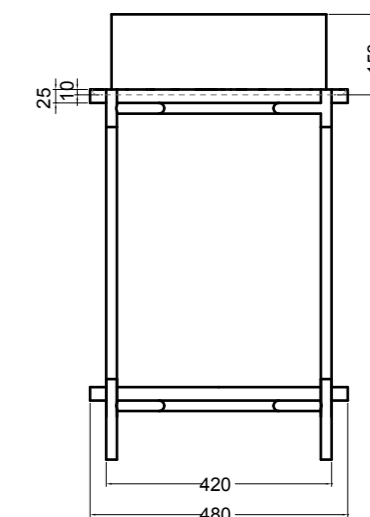

VISTA LATERALE
SIDE VIEW