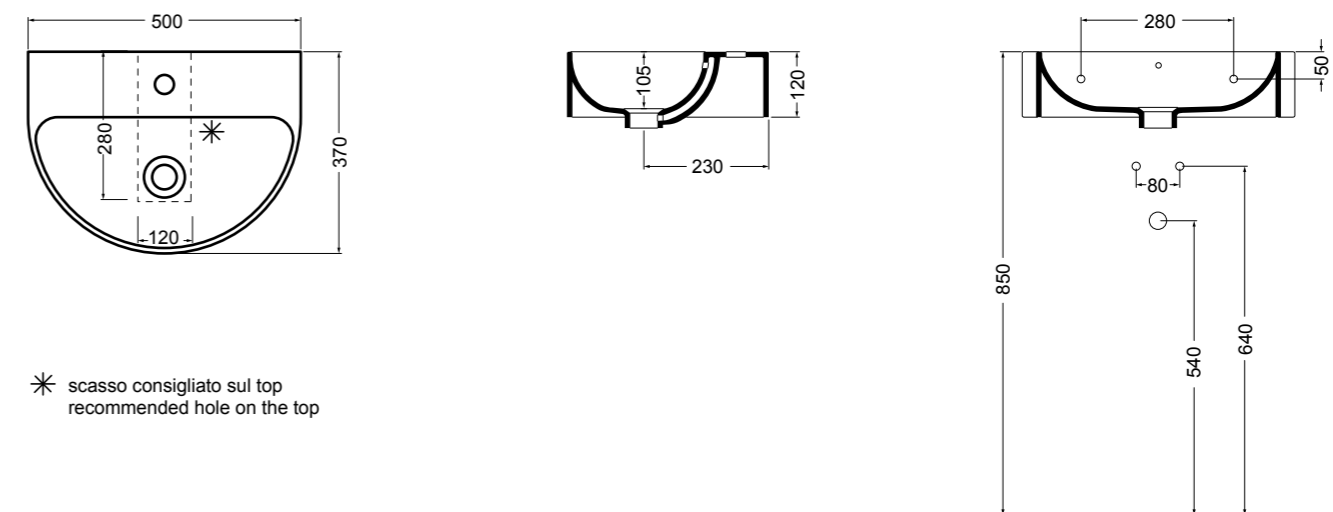

WS118 NORMAL lavabo sospeso e da appoggio 50 cm_NORMAL wall hung and counter-top basin 50 cm