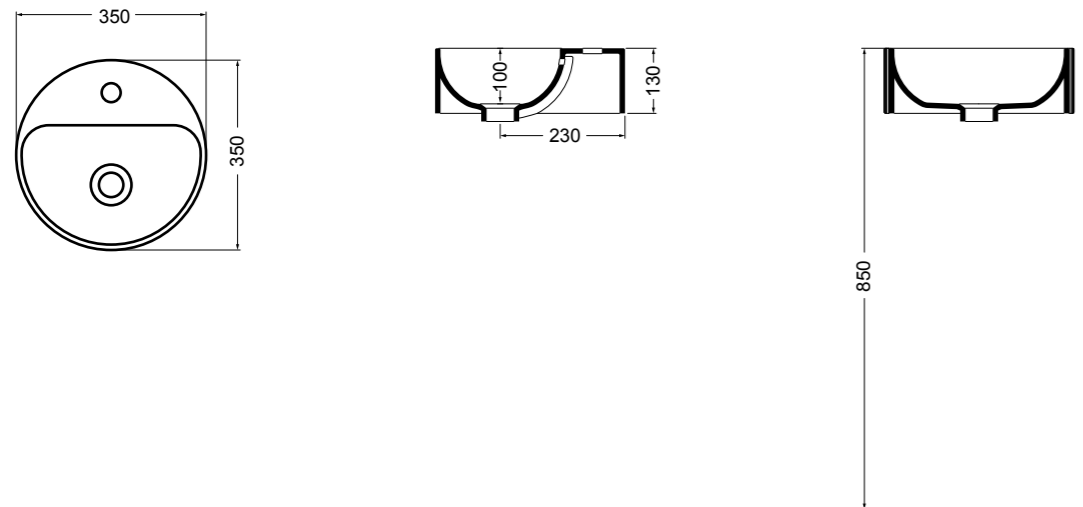

WS109 NORMAL lavabo sospeso, incasso e da appoggio 100 cm_NORMAL wall hung, inset and counter-top basin 100 cm