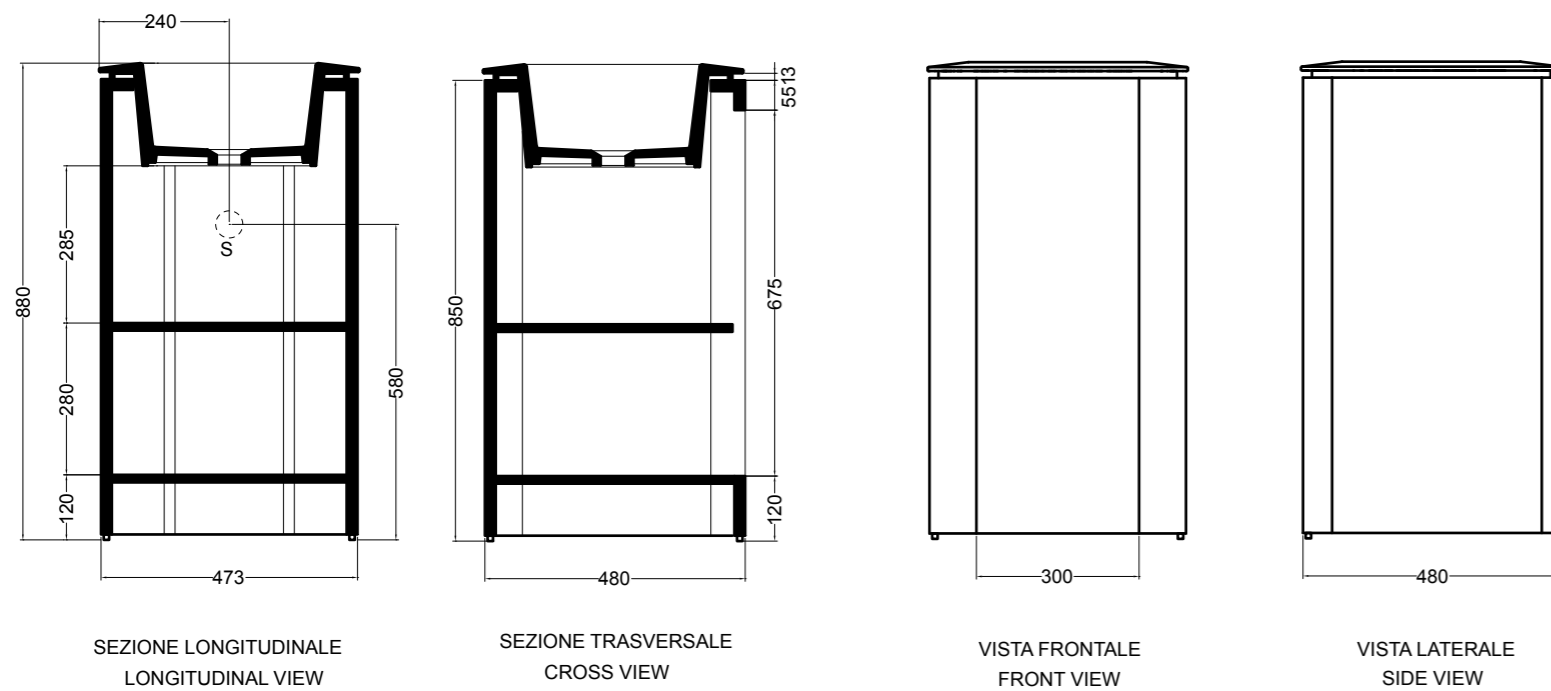

M32014 mobile cilindrico a terra Ø 48 cm_cylindrical floor cabinet Ø 48 cm