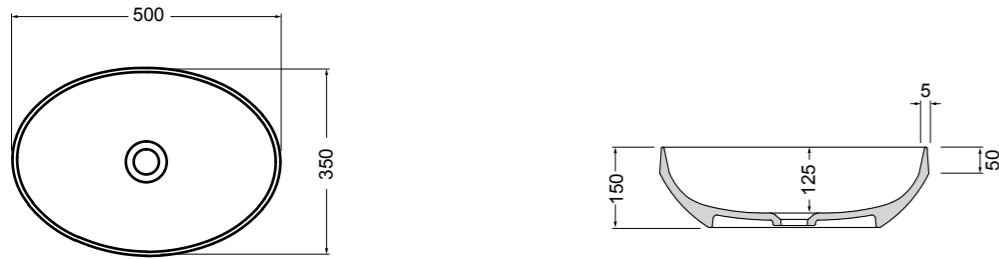

85200 lavabo appoggio 50x35 cm_counter-top basin 50x35 cm