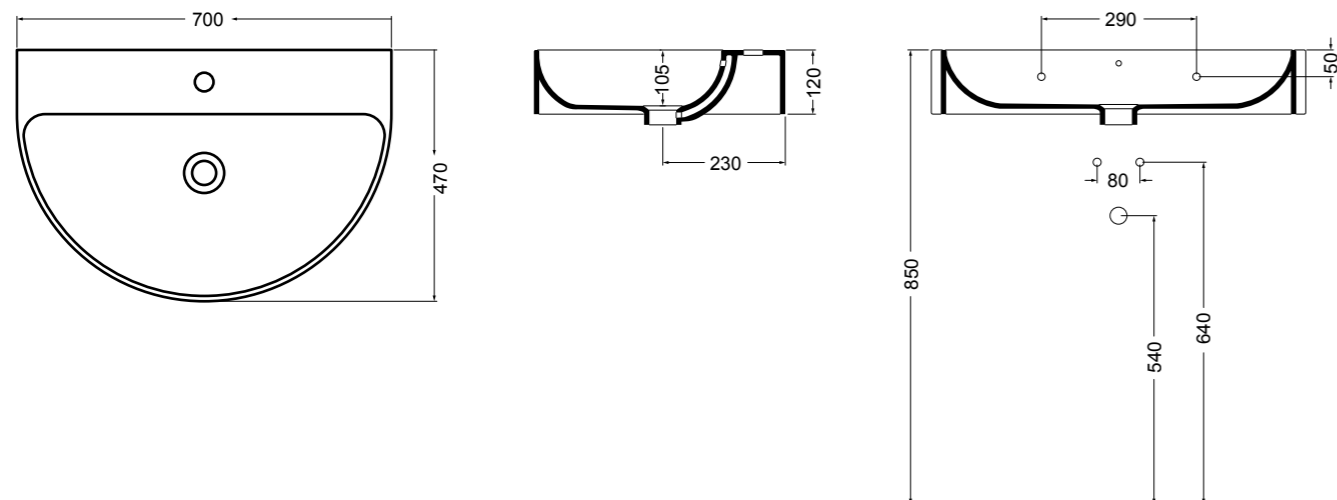

WS116 NORMAL lavabo sospeso e da appoggio 70 cm_NORMAL wall hung and counter-top basin 70 cm