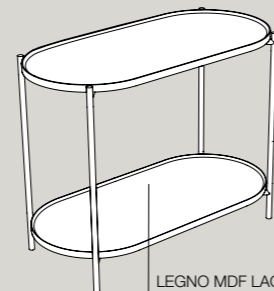

LEGNO MDF LACCATO/LEGNO MASSELLO
LACQUERED MDF WOOD/SOLID WOOD

ACCIAIO INOX
INOX STAINLESS STEEL

Colori acciaio inox . Inox colors

07
Nero matt
Black matt

Colori legno laccato . Lacquered wood colors

15
Verde matt
Green matt

18
Avio matt
Avio matt

23
Moka matt
Moka matt

Essenze legno . Wood finishes

20
Quercia
Oak

21
Frassino scuro
Dark ash

Piano d'appoggio per lavabi_Top for basin

40080
80x50xh12 cm

400100
100x50xh12 cm

400120
120x50xh12 cm

400140
140x50xh12 cm

400160
160x50xh12 cm

Colori legno laccato . Lacquered finishes

12
Bianco matt
White matt

Essenze legno . Wood finishes

20
Quercia
Oak

21
Frassino scuro
Dark ash

Grezzo stuccabile . Paintable finish

22
*Materiale stuccabile e verniciabile dal cliente
Material paintable