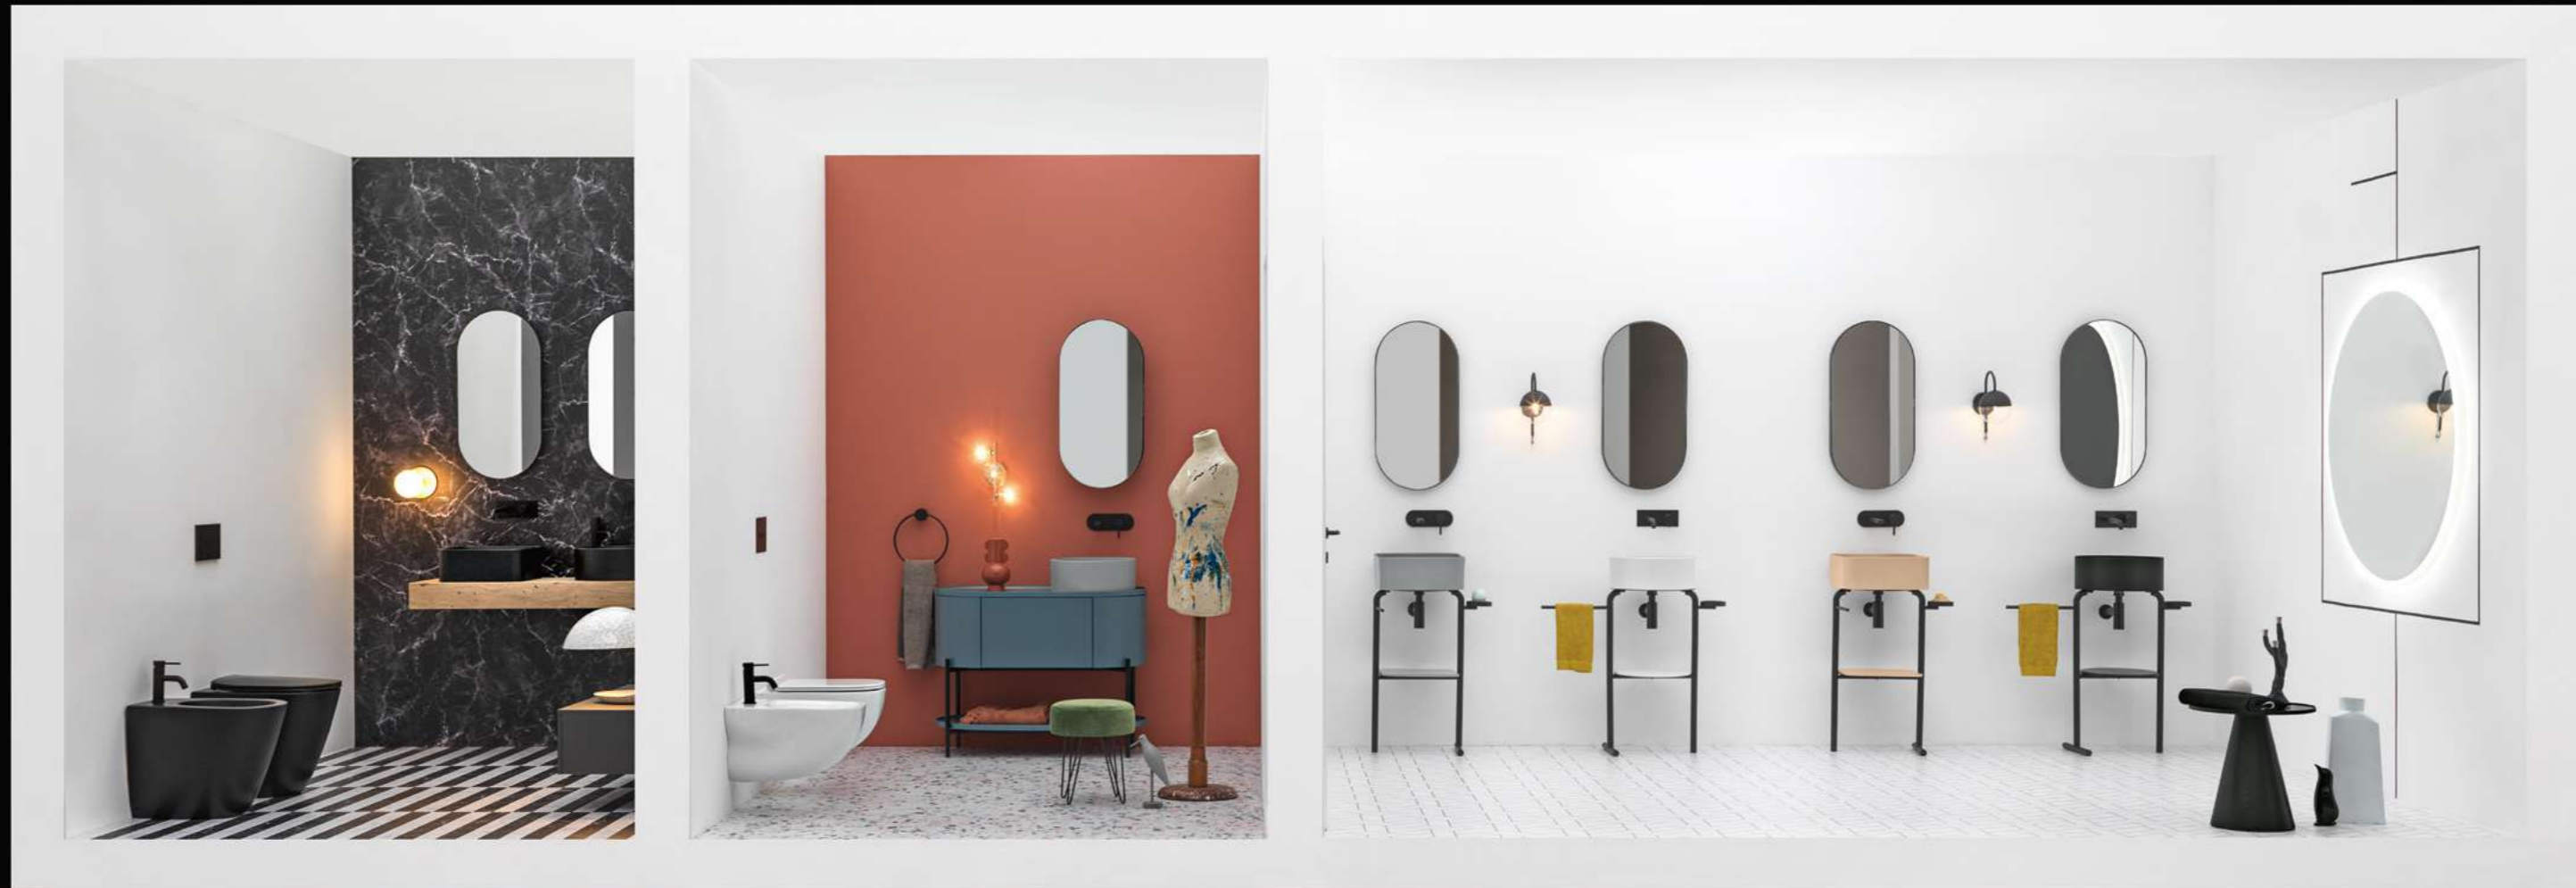

Mate

Set 1

Set 2

Set 3