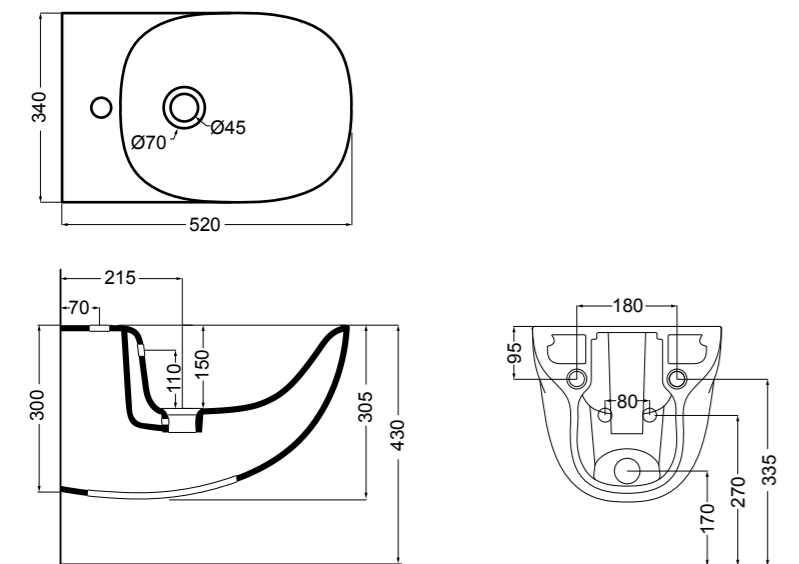

30016 vaso a terra NORIM®_BTW wc NORIM®