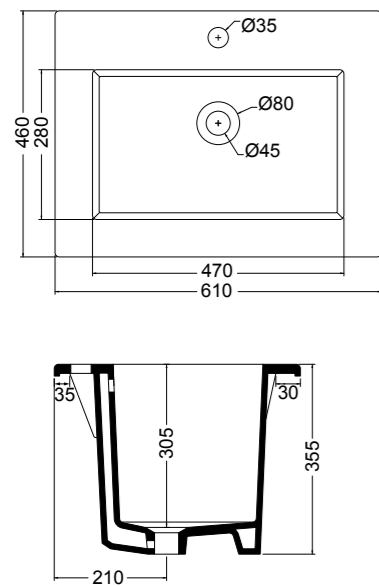

WS103 NORMAL lavabo 02C da appoggio e sospeso 35 cm_ NORMAL 02C counter-top and wall hung basin 35 cm

WS15 PRISMA lavabo incasso 61 cm_PRISMA inset basin 61 cm