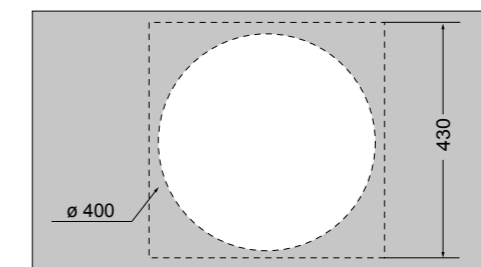

scasso consigliato quadrato 360 x 360  
recommended cutting template 360 x 360

32135 lavabo rotondo piano Ø 55 cm\_round flat basin Ø 55 cm

scasso consigliato Ø 400  
recommended cutting template Ø 400

32134 lavabo quadrato 55x55 cm\_square basin 55x55 cm