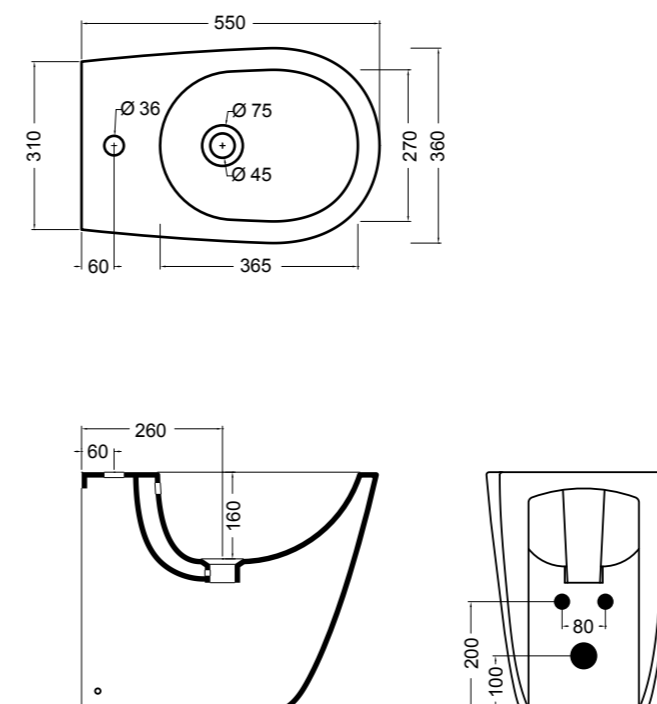

160 mm
con curva tecnica Art. AF0002
with technical curve Art. AF0002

max 150 mm
min. 100 mm
con curva tecnica Art. AF0004
with technical curve Art. AF0004

max 220 mm
min. 160 mm
con curva tecnica Art. AF0003
with technical curve Art. AF0003

Raccordo a parete
Art. AF0011
Wall connection
Art. AF0011

88022 bidet a terra_BTW bidet