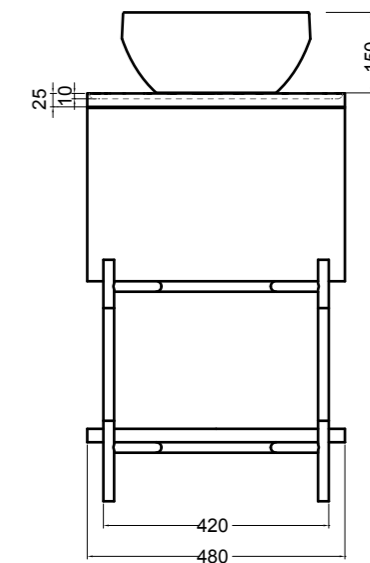

VISTA LATERALE
SIDE VIEW