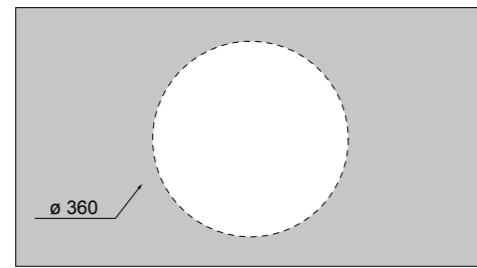

07 Nero matt\_Black matt

15 Verde matt\_Green matt

17 Blu matt\_Blue matt

32132 lavabo rotondo convesso Ø 48 cm\_round convex basin Ø 48 cm

scasso consigliato Ø 360  
recommended cutting template Ø 360

32136 lavabo rotondo piano vasca quadra Ø 55 cm\_round basin square bowl Ø 55 cm