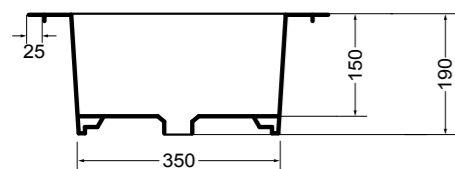

32135 lavabo rotondo piano Ø 55 cm_round flat basin Ø 55 cm

32134 lavabo quadrato 55x55 cm_square basin 55x55 cm