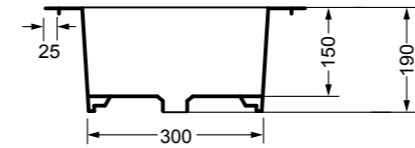

32135 lavabo rotondo piano Ø 55 cm_round flat basin Ø 55 cm

32134 lavabo quadrato 55x55 cm_square basin 55x55 cm