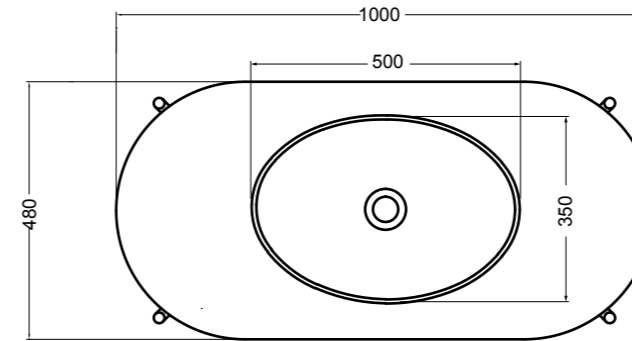

85200 lavabo appoggio 50x35 cm\_counter-top basin 50x35 cm

85300 lavabo appoggio 60x35 cm\_counter-top basin 60x35 cm

200M madia ovale 100x48x35 cm\_oval sideboard 100x48x35 cm  
 200R ripiano\_shelf  
 200S4507 struttura per madia ovale h 45 cm\_frame for oval sideboard h 45 cm