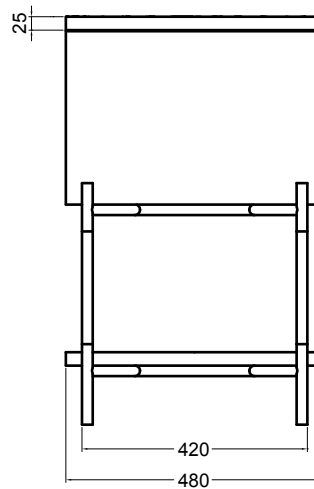

N.B.: Indicated size could have a variation of about 0,8 % due to the usure of the moulds or the small variations of the raw materials' technical characteristics used in the mixture.

200M
madia ovale
oval sideboard

200R
ripiano
shelf

200S4507
struttura per madia ovale h 45 cm
frame for oval sideboard h 45 cm

VISTA FRONTALE
FRONT VIEW

VISTA LATERALE
SIDE VIEW

* Specificare al momento dell'ordine se necessario il foro per lavabo e la sua posizione (dx, sx, centro)
Specify whether and where the basins' hole is needed (dx, sx, centre)