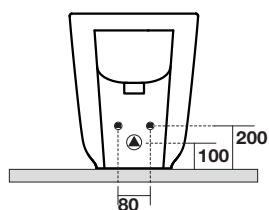

Art. 5120

TriBeCa bidet cm 55 completo
di fissaggio WB5N

TriBeCa bidet cm 55 fixing screws
WB5N included

Peso 24,00 kg
weight 24,00 kg

Art. 5118

TriBeCa vaso unico cm 55 Norim
completo di fissaggio WB5N

TriBeCa Norim btw wc pan cm 55
fixing screws WB5N included

Peso 23,00 kg
weight 23,00 kg

Scarico acqua 6 lt o 4.5 lt / 3lt
Drain 6 lt or 4.5 lt / 3lt