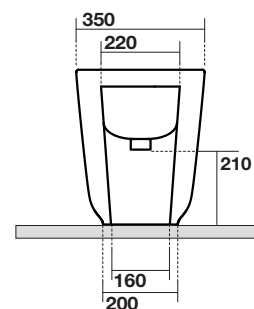

Art. 5120

TriBeCa bidet cm 55 completo
di fissaggio WB5N

TriBeCa bidet cm 55 fixing screws
WB5N included

Peso 24,00 kg
weight 24,00 kg

Art. 5118

TriBeCa vaso unico cm 55 Norim
completo di fissaggio WB5N

TriBeCa Norim btw wc pan cm 55
fixing screws WB5N included

Peso 23,00 kg
weight 23,00 kg

Scarico acqua 6 lt o 4.5 lt / 3lt
Drain 6 lt or 4.5 lt / 3lt