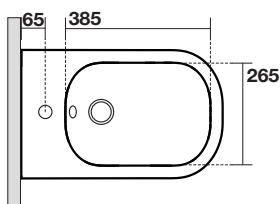

Art. 5120

TriBeCa bidet cm 55 completo
di fissaggio WB5N

TriBeCa bidet cm 55 fixing screws
WB5N included

Peso 24,00 kg
weight 24,00 kg

Art. 5118

TriBeCa vaso unico cm 55 Norim
completo di fissaggio WB5N

TriBeCa Norim btw wc pan cm 55
fixing screws WB5N included

Peso 23,00 kg
weight 23,00 kg

Scarico acqua 6 lt o 4.5 lt / 3lt
Drain 6 lt or 4.5 lt / 3lt