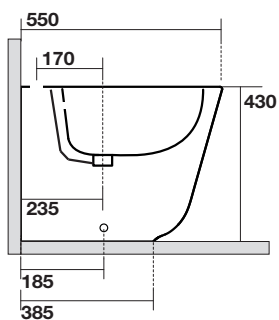

Art. 5120

TriBeCa bidet cm 55 completo
di fissaggio WB5N

TriBeCa bidet cm 55 fixing screws
WB5N included

Peso 24,00 kg
weight 24,00 kg

Art. 5118

TriBeCa vaso unico cm 55 Norim
completo di fissaggio WB5N

TriBeCa Norim btw wc pan cm 55
fixing screws WB5N included

Peso 23,00 kg
weight 23,00 kg

Scarico acqua 6 lt o 4.5 lt / 3lt
Drain 6 lt or 4.5 lt / 3lt