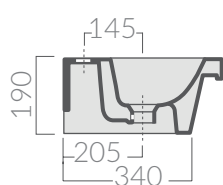

ATTENZIONE/ ATTENTION

Galassia Srl persegue la filosofia di migliorare i prodotti aggiungendo nuovi materiali, innovazioni progettuali e tecnologie produttive. L'azienda si riserva di cambiare

schede tecniche e caratteristiche di funzionamento degli articoli in ogni momento e senza necessità di preavviso. I pesi possono subire variazioni del 20 %

Galassia Srl is constantly improving its products by adding new materials, new projects and modern production technologies. The company reserves the right to change any technical

specifications/dimension and/or operating characteristics of the products at any time and without giving notice. The ceramic items weight may vary up to 20%.