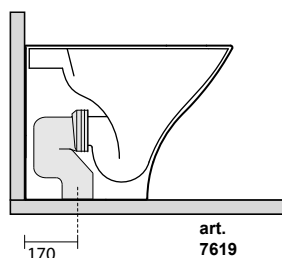

Art. 3718

AQUATECH vaso unico NORIM completo di fissaggio WB5N

AQUATECH btw wc pan NORIM fixing screws WB5N included

Peso 22,00 kg
weight 22,00 kg

Scarico acqua 4.5 lt / 3lt
Drain 4.5 lt / 3lt

Art. 3721

AQUATECH Bidet monoforo completo di fissaggio WB5N

AQUATECH One hole bidet fixing screws WB5N included

Peso 19,00 kg
weight 19,00 kg