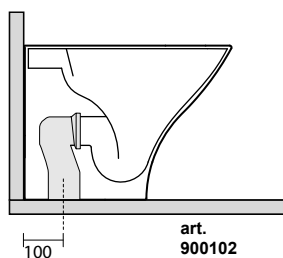

Art. 3718

AQUATECH vaso unico NORIM completo di fissaggio WB5N

AQUATECH btw wc pan NORIM fixing screws WB5N included

Peso 22,00 kg
weight 22,00 kg

Scarico acqua 4.5 lt / 3lt
Drain 4.5 lt / 3lt

Art. 3721

AQUATECH Bidet monoforo completo di fissaggio WB5N

AQUATECH One hole bidet fixing screws WB5N included

Peso 19,00 kg
weight 19,00 kg