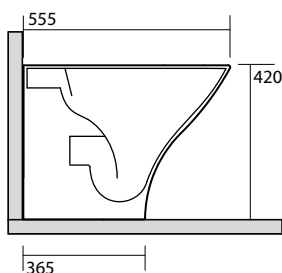

Art. 3718

AQUATECH vaso unico NORIM completo di fissaggio WB5N

AQUATECH btw wc pan NORIM fixing screws WB5N included

Peso 22,00 kg
weight 22,00 kg

Scarico acqua 4.5 lt / 3lt
Drain 4.5 lt / 3lt

Art. 3721

AQUATECH Bidet monoforo completo di fissaggio WB5N

AQUATECH One hole bidet fixing screws WB5N included

Peso 19,00 kg
weight 19,00 kg