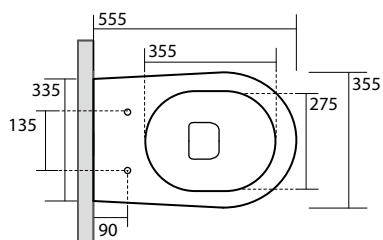

Art. 3718

AQUATECH vaso unico NORIM completo di fissaggio WB5N

AQUATECH btw wc pan NORIM fixing screws WB5N included

Peso 22,00 kg
weight 22,00 kg

Scarico acqua 4.5 lt / 3lt
Drain 4.5 lt / 3lt

Art. 3721

AQUATECH Bidet monoforo completo di fissaggio WB5N

AQUATECH One hole bidet fixing screws WB5N included

Peso 19,00 kg
weight 19,00 kg