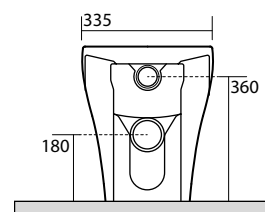

Art. 3718

AQUATECH vaso unico NORIM completo di fissaggio WB5N

AQUATECH btw wc pan NORIM fixing screws WB5N included

Peso 22,00 kg
weight 22,00 kg

Scarico acqua 4.5 lt / 3lt
Drain 4.5 lt / 3lt

Art. 3721

AQUATECH Bidet monoforo completo di fissaggio WB5N

AQUATECH One hole bidet fixing screws WB5N included

Peso 19,00 kg
weight 19,00 kg