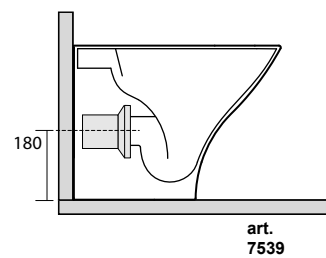

Art. 3718

AQUATECH vaso unico NORIM completo di fissaggio WB5N

AQUATECH btw wc pan NORIM fixing screws WB5N included

Peso 22,00 kg
weight 22,00 kg

Scarico acqua 4.5 lt / 3lt
Drain 4.5 lt / 3lt

Art. 3721

AQUATECH Bidet monoforo completo di fissaggio WB5N

AQUATECH One hole bidet fixing screws WB5N included

Peso 19,00 kg
weight 19,00 kg