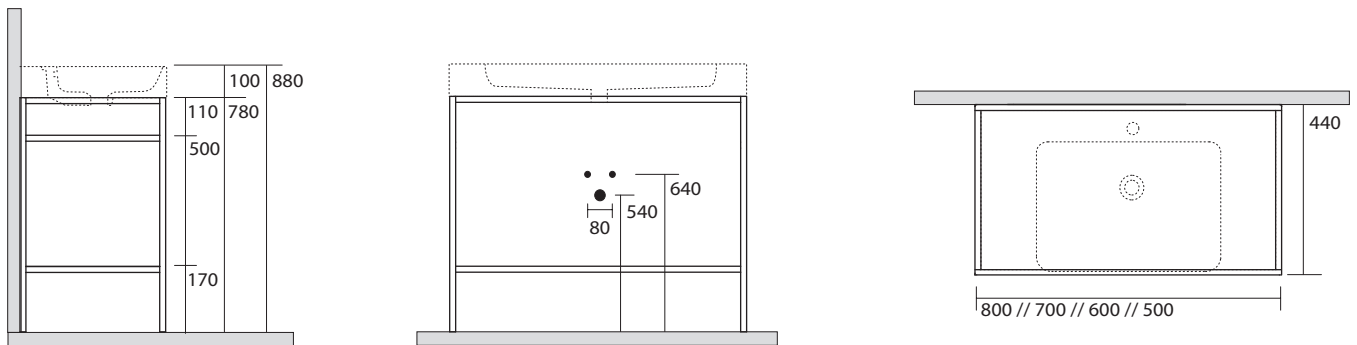

924031 Struttura terra in acciaio con ripiano in metallo nero matt per lavabo cm 50x45

Steel free standing unit with metal shelf black matt finish for washbasin cm 50x45

924131 Struttura terra in acciaio con ripiano in metallo nero matt per lavabo cm 60x45

Steel free standing unit with metal shelf black matt finish for washbasin cm 60x45

924231 Struttura terra in acciaio con ripiano in metallo nero matt per lavabo cm 70x45

Steel free standing unit with metal shelf black matt finish for washbasin cm 70x45

924331 Struttura terra in acciaio con ripiano in metallo nero matt per lavabo cm 80x45

Steel free standing unit with metal shelf black matt finish for washbasin cm 80x45