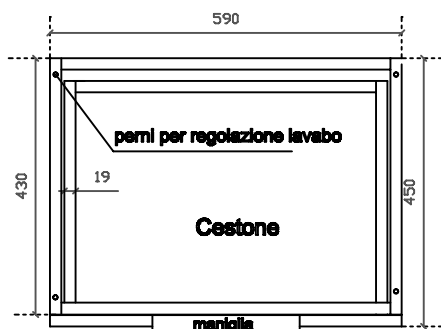

COLORI / COLORS

○ 7221 bianco
white

Lavabo monoforo 61x46 cm.
 Installazione sospesa o incasso sopra piano.
 One hole washbasin 61x46 cm.
 Wall-hung or recessed countertop installation.

Kg. 16

ATTENZIONE/ ATTENTION

Galassia Srl is constantly improving its products by adding new materials, new projects and modern production technologies. The company reserves the right to change any technical

specifications/dimension and/or operating characteristics of the products at any time and without giving notice. The ceramic items weight may vary up to 20%.

Eden
art. 7240 mobile scappo con cestone estraibile per
lavabo cm 61x46 art. 7221

01/09/2015

Vista dall'alto

Vista dall'alto cestone con divisorio

Vista posteriore

Vista laterale

Vista frontale

Galassia S.p.A.