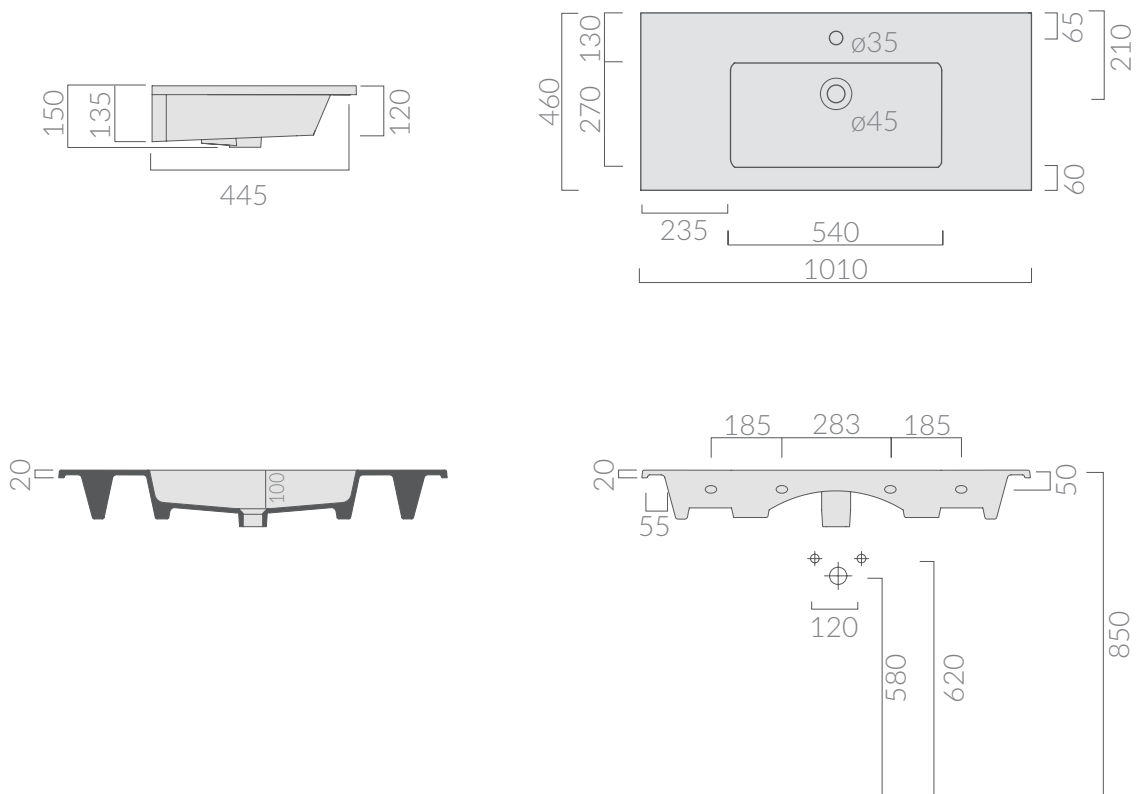

ATTENZIONE/ ATTENTION

Galassia Srl persegue la filosofia di migliorare i prodotti aggiungendo nuovi materiali, innovazioni progettuali e tecnologie produttive. L'azienda si riserva di cambiare

schede tecniche e caratteristiche di funzionamento degli articoli in ogni momento e senza necessità di preavviso. I pesi possono subire variazioni del 20 %

Galassia Srl is constantly improving its products by adding new materials, new projects and modern production technologies. The company reserves the right to change any technical

specifications/dimension and/or operating characteristics of the products at any time and without giving notice. The ceramic items weight may vary up to 20%.