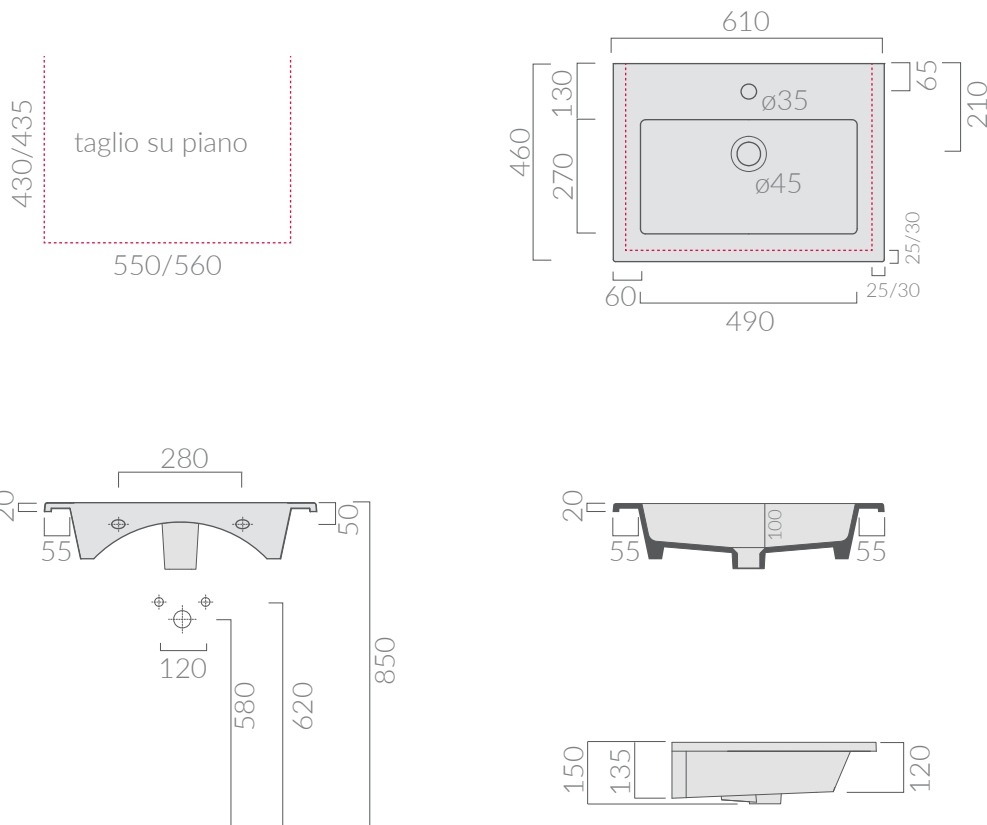

COLORI / COLORS

○ 7221 bianco
white

Lavabo monoforo 61x46 cm.
Installazione sospesa o incasso sopra piano.
One hole washbasin 61x46 cm.
Wall-hung or recessed countertop installation.

Kg. 16

ATTENZIONE/ ATTENTION

specifications/dimension and/or operating characteristics of the products at any time and without giving notice. The ceramic items weight may vary up to 20%.

COLORI / COLORS

○ 7223 bianco
white

Lavabo 81x46 cm. Installazione sospesa
o incasso sopra piano.
Washbasin 81x46 cm. Wall-hung
or recessed countertop installation.

specifications/dimension and/or operating characteristics of the products at any time and without giving notice. The ceramic items weight may vary up to 20%.

COLORI / COLORS

○ 7225 bianco
white

Lavabo 101x46 cm. Installazione sospesa
o incasso sopra piano.
Washbasin 101x46 cm. Wall-hung
or recessed countertop installation.

COLORI / COLORS

○ 72262F bianco
white

Lavabo 2 fori 121x46 cm. Installazione sospesa o
incasso soprapiano.

2 tap holes washbasin 121x46 cm. Wall-hung
or recessed countertop installation.

Kg. 29

ATTENZIONE/ ATTENTION