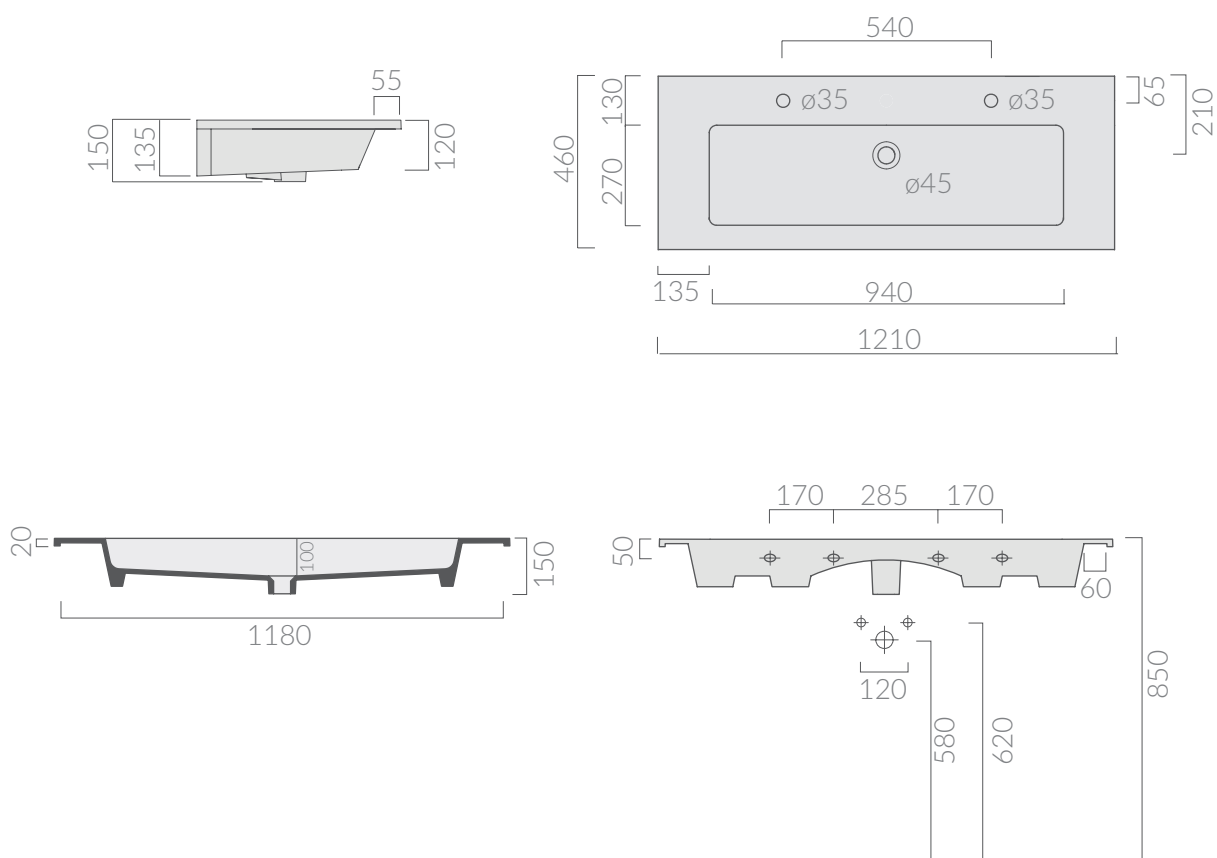

specifications/dimension and/or operating characteristics of the products at any time and without giving notice. The ceramic items weight may vary up to 20%.

COLORI / COLORS

○ 7225 bianco
white

Lavabo 101x46 cm. Installazione sospesa
o incasso sopra piano.
Washbasin 101x46 cm. Wall-hung
or recessed countertop installation.

COLORI / COLORS

○ 72262F bianco
white

Lavabo 2 fori 121x46 cm. Installazione sospesa o
incasso soprapiano.

2 tap holes washbasin 121x46 cm. Wall-hung
or recessed countertop installation.

Kg. 29

ATTENZIONE/ ATTENTION