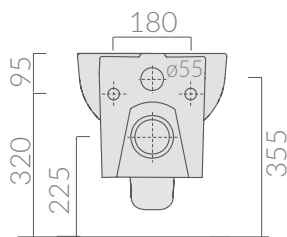

ATTENZIONE/ ATTENTION

Galassia Srl persegue la filosofia di migliorare i prodotti aggiungendo nuovi materiali, innovazioni progettuali e tecnologie produttive.
L'azienda si riserva di cambiare

schede tecniche e caratteristiche di funzionamento degli articoli in ogni momento e senza necessità di preavviso.
I pesi possono subire variazioni del 20 %

Galassia Srl is constantly improving its products by adding new materials, new projects and modern production technologies. The company reserves the right to change any technical

specifications/dimension and/or operating characteristics of the products at any time and without giving notice. The ceramic items weight may vary up to 20%.