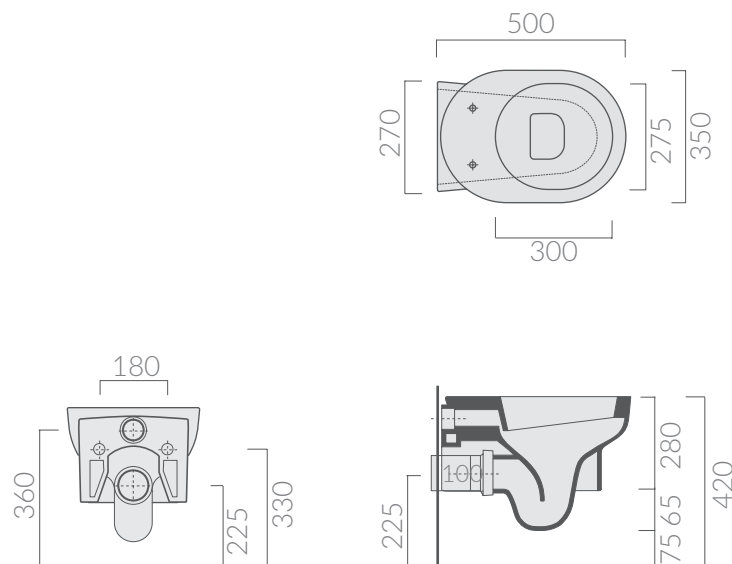

ATTENZIONE/ ATTENTION

Galassia Srl persegue la filosofia di migliorare i prodotti aggiungendo nuovi materiali, innovazioni progettuali e tecnologie produttive.
L'azienda si riserva di cambiare

schede tecniche e caratteristiche di funzionamento degli articoli in ogni momento e senza necessità di preavviso.
I pesi possono subire variazioni del 20 %

Galassia Srl is constantly improving its products by adding new materials, new projects and modern production technologies. The company reserves the right to change any technical

specifications/dimension and/or operating characteristics of the products at any time and without giving notice. The ceramic items weight may vary up to 20%.