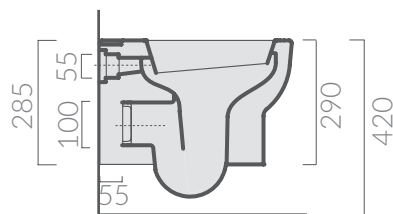

ATTENZIONE/ ATTENTION

Galassia Srl persegue la filosofia di migliorare i prodotti aggiungendo nuovi materiali, innovazioni progettuali e tecnologie produttive.
L'azienda si riserva di cambiare

schede tecniche e caratteristiche di funzionamento degli articoli in ogni momento e senza necessità di preavviso.
I pesi possono subire variazioni del 20 %

Galassia Srl is constantly improving its products by adding new materials, new projects and modern production technologies. The company reserves the right to change any technical

specifications/dimension and/or operating characteristics of the products at any time and without giving notice. The ceramic items weight may vary up to 20%.