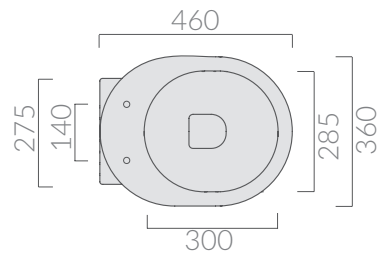

ATTENZIONE/ ATTENTION

Galassia Srl persegue la filosofia di migliorare i prodotti aggiungendo nuovi materiali, innovazioni progettuali e tecnologie produttive.
L'azienda si riserva di cambiare

schede tecniche e caratteristiche di funzionamento degli articoli in ogni momento e senza necessità di preavviso.
I pesi possono subire variazioni del 20 %

Galassia Srl is constantly improving its products by adding new materials, new projects and modern production technologies. The company reserves the right to change any technical

specifications/dimension and/or operating characteristics of the products at any time and without giving notice. The ceramic items weight may vary up to 20%.