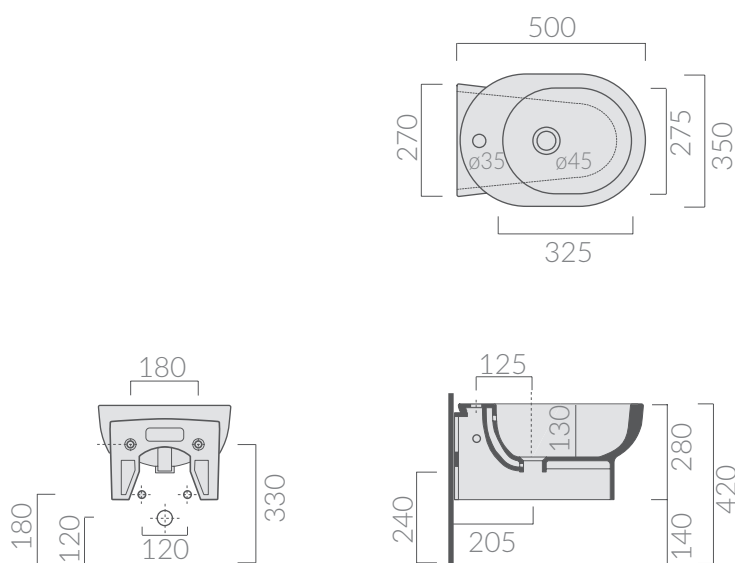

COLORI / COLORS

○ 5249 bianco
white

SCHEDA TECNICA
DATA SHEET

Wc sospeso 46x36 cm.
Wall-hung wc 46x36 cm.

Kg. 18

ACCESSORI NON INCLUSI / ACCESSORIES NOT INCLUDED

9051

Staffa fissaggio
Fixing bracket for wall-hung wc/bidet

specifications/dimension and/or operating characteristics of the products at any time and without giving notice. The ceramic items weight may vary up to 20%.

COLORI / COLORS

○ 5218 bianco
whiteSCHEDA TECNICA
DATA SHEETWc sospeso 50x35xh34,5 cm.
Wall-hung wc 50x35xh34,5 cm.

COLORI / COLORS

○ 5219 bianco
white

Bidet sospeso monoforo 50x35xh28 cm.
Wall-hung bidet one hole 50x35xh28 cm.

Kg. 21

ACCESSORI NON INCLUSI / ACCESSORIES NOT INCLUDED

9051

Staffa fissaggio

Fixing bracket for wall-hung wc/bidet