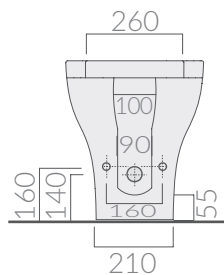

ATTENZIONE/ ATTENTION

Galassia Srl persegue la filosofia di migliorare i prodotti aggiungendo nuovi materiali, innovazioni progettuali e tecnologie produttive. L'azienda si riserva di cambiare

schede tecniche e caratteristiche di funzionamento degli articoli in ogni momento e senza necessità di preavviso. I pesi possono subire variazioni del 20 %

Galassia Srl is constantly improving its products by adding new materials, new projects and modern production technologies. The company reserves the right to change any technical

specifications/dimension and/or operating characteristics of the products at any time and without giving notice. The ceramic items weight may vary up to 20%.