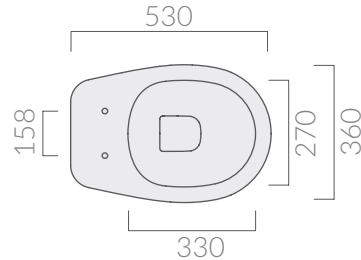

ATTENZIONE/ ATTENTION

Galassia Srl persegue la filosofia di migliorare i prodotti aggiungendo nuovi materiali, innovazioni progettuali e tecnologie produttive.
L'azienda si riserva di cambiare

schede tecniche e caratteristiche di funzionamento degli articoli in ogni momento e senza necessità di preavviso.
I pesi possono subire variazioni del 20 %

Galassia Srl is constantly improving its products by adding new materials, new projects and modern production technologies. The company reserves the right to change any technical

specifications/dimension and/or operating characteristics of the products at any time and without giving notice. The ceramic items weight may vary up to 20%.