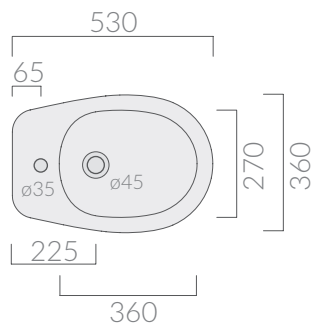

ATTENZIONE/ ATTENTION

Galassia Srl persegue la filosofia di migliorare i prodotti aggiungendo nuovi materiali, innovazioni progettuali e tecnologie produttive. L'azienda si riserva di cambiare

schede tecniche e caratteristiche di funzionamento degli articoli in ogni momento e senza necessità di preavviso. I pesi possono subire variazioni del 20 %

Galassia Srl is constantly improving its products by adding new materials, new projects and modern production technologies. The company reserves the right to change any technical

specifications/dimension and/or operating characteristics of the products at any time and without giving notice. The ceramic items weight may vary up to 20%.