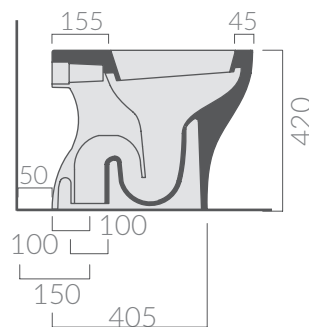

ATTENZIONE/ ATTENTION

Galassia Srl persegue la filosofia di migliorare i prodotti aggiungendo nuovi materiali, innovazioni progettuali e tecnologie produttive.
L'azienda si riserva di cambiare

schede tecniche e caratteristiche di funzionamento degli articoli in ogni momento e senza necessità di preavviso.
I pesi possono subire variazioni del 20 %

Galassia Srl is constantly improving its products by adding new materials, new projects and modern production technologies. The company reserves the right to change any technical

specifications/dimension and/or operating characteristics of the products at any time and without giving notice. The ceramic items weight may vary up to 20%.