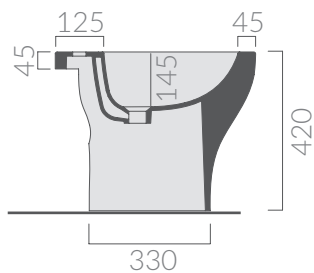

ATTENZIONE/ ATTENTION

Galassia Srl persegue la filosofia di migliorare i prodotti aggiungendo nuovi materiali, innovazioni progettuali e tecnologie produttive. L'azienda si riserva di cambiare

schede tecniche e caratteristiche di funzionamento degli articoli in ogni momento e senza necessità di preavviso. I pesi possono subire variazioni del 20 %

Galassia Srl is constantly improving its products by adding new materials, new projects and modern production technologies. The company reserves the right to change any technical

specifications/dimension and/or operating characteristics of the products at any time and without giving notice. The ceramic items weight may vary up to 20%.