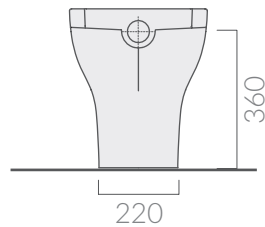

ATTENZIONE/ ATTENTION

Galassia Srl persegue la filosofia di migliorare i prodotti aggiungendo nuovi materiali, innovazioni progettuali e tecnologie produttive.
L'azienda si riserva di cambiare

schede tecniche e caratteristiche di funzionamento degli articoli in ogni momento e senza necessità di preavviso.
I pesi possono subire variazioni del 20 %

Galassia Srl is constantly improving its products by adding new materials, new projects and modern production technologies. The company reserves the right to change any technical

specifications/dimension and/or operating characteristics of the products at any time and without giving notice. The ceramic items weight may vary up to 20%.