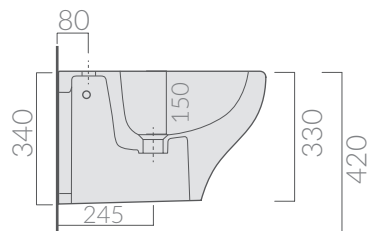

ATTENZIONE/ ATTENTION

Galassia Srl persegue la filosofia di migliorare i prodotti aggiungendo nuovi materiali, innovazioni progettuali e tecnologie produttive. L'azienda si riserva di cambiare

schede tecniche e caratteristiche di funzionamento degli articoli in ogni momento e senza necessità di preavviso. I pesi possono subire variazioni del 20 %

Galassia Srl is constantly improving its products by adding new materials, new projects and modern production technologies. The company reserves the right to change any technical

specifications/dimension and/or operating characteristics of the products at any time and without giving notice. The ceramic items weight may vary up to 20%.