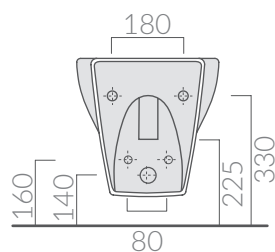

ATTENZIONE/ ATTENTION

Galassia Srl persegue la filosofia di migliorare i prodotti aggiungendo nuovi materiali, innovazioni progettuali e tecnologie produttive. L'azienda si riserva di cambiare

schede tecniche e caratteristiche di funzionamento degli articoli in ogni momento e senza necessità di preavviso. I pesi possono subire variazioni del 20 %

Galassia Srl is constantly improving its products by adding new materials, new projects and modern production technologies. The company reserves the right to change any technical

specifications/dimension and/or operating characteristics of the products at any time and without giving notice. The ceramic items weight may vary up to 20%.