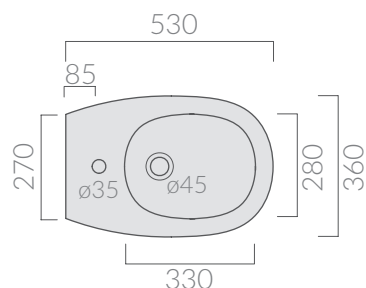

ATTENZIONE/ ATTENTION

Galassia Srl persegue la filosofia di migliorare i prodotti aggiungendo nuovi materiali, innovazioni progettuali e tecnologie produttive. L'azienda si riserva di cambiare

schede tecniche e caratteristiche di funzionamento degli articoli in ogni momento e senza necessità di preavviso. I pesi possono subire variazioni del 20 %

Galassia Srl is constantly improving its products by adding new materials, new projects and modern production technologies. The company reserves the right to change any technical

specifications/dimension and/or operating characteristics of the products at any time and without giving notice. The ceramic items weight may vary up to 20%.