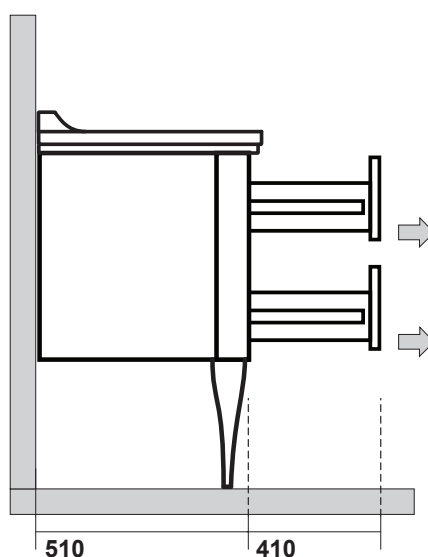

Art. 4141

Lavabo 80x55 sospeso monoforo
One hole wall hung washbasin
80x55

Art. 9256

Mobile sospeso per lavabo da 80 con 2
cassetti

Laquered wood wall hung cabinet
for washbasin 80 cm w/2 drawers

Art. 9194

Coppia gambe alluminio per mobile
sospeso

2 aluminium legs for wall hung
cabinet

Art. 4142

Lavabo 100x55 sospeso monoforo
One hole wall hung washbasin
100x55

Art. 9255

Mobile sospeso per lavabo da 100 con 2
cassetti

Laquered wood wall hung cabinet
for washbasin 100 cm w/2 drawers

Art. 9194

Coppia gambe alluminio per mobile
sospeso

2 aluminium legs for wall hung
cabinet