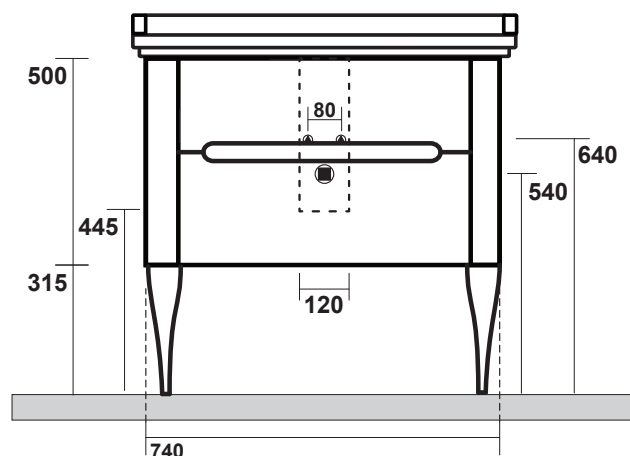

Art. 4141

Lavabo 80x55 sospeso monoforo
One hole wall hung washbasin
80x55

Art. 9256

Mobile sospeso per lavabo da 80 con 2
cassetti

Laquered wood wall hung cabinet
for washbasin 80 cm w/2 drawers

Art. 9194

Coppia gambe alluminio per mobile
sospeso

2 aluminium legs for wall hung
cabinet

Art. 4142

Lavabo 100x55 sospeso monoforo
One hole wall hung washbasin
100x55

Art. 9255

Mobile sospeso per lavabo da 100 con 2
cassetti

Laquered wood wall hung cabinet
for washbasin 100 cm w/2 drawers

Art. 9194

Coppia gambe alluminio per mobile
sospeso

2 aluminium legs for wall hung
cabinet