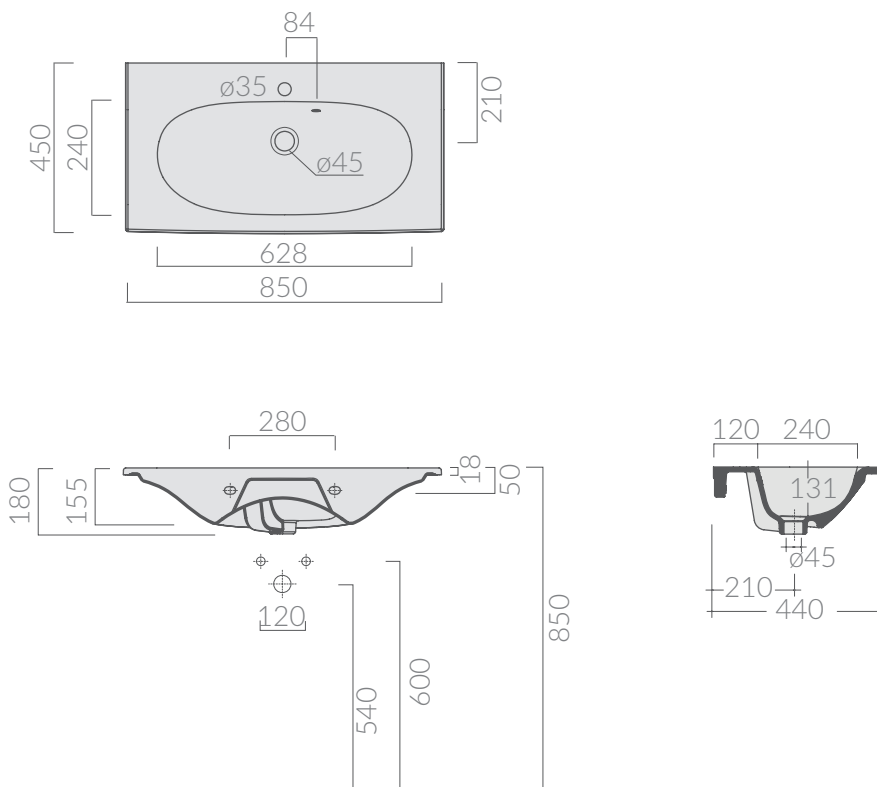

COLORI / COLORS

○ 7102   bianco
                 white

Lavabo cm 85x45, monoforo. Installazione sospesa/soprapiano.
Washbasin 85x45 cm, one hole. Wall-hung/ countertop installation.

Kg. 18

ACCESSORI INCLUSI / ACCESSORIES INCLUDED

ACCESSORI NON INCLUSI / ACCESSORIES NOT INCLUDED

Kit di fissaggio.
Fixing kit.

Portasciugamani.
Brass towel rack.

● 7150   cromato
                 chromed

ATTENZIONE/ ATTENTION

Galassia Srl persegue la filosofia di migliorare i prodotti aggiungendo nuovi materiali, innovazioni progettuali e tecnologie produttive. L'azienda si riserva di cambiare

schede tecniche e caratteristiche di funzionamento degli articoli in ogni momento e senza necessità di preavviso. I pesi possono subire variazioni del 20 %

Galassia Srl is constantly improving its products by adding new materials, new projects and modern production technologies. The company reserves the right to change any technical

specifications/dimension and/or operating characteristics of the products at any time and without giving notice. The ceramic items weight may vary up to 20%.