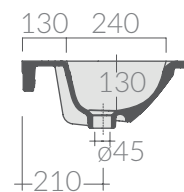

ATTENZIONE/ ATTENTION

Galassia Srl persegue la filosofia di migliorare i prodotti aggiungendo nuovi materiali, innovazioni progettuali e tecnologie produttive. L'azienda si riserva di cambiare

schede tecniche e caratteristiche di funzionamento degli articoli in ogni momento e senza necessità di preavviso. I pesi possono subire variazioni del 20 %

Galassia Srl is constantly improving its products by adding new materials, new projects and modern production technologies. The company reserves the right to change any technical

specifications/dimension and/ or operating characteristics of the products at any time and without giving notice. The ceramic items weight may vary up to 20%.