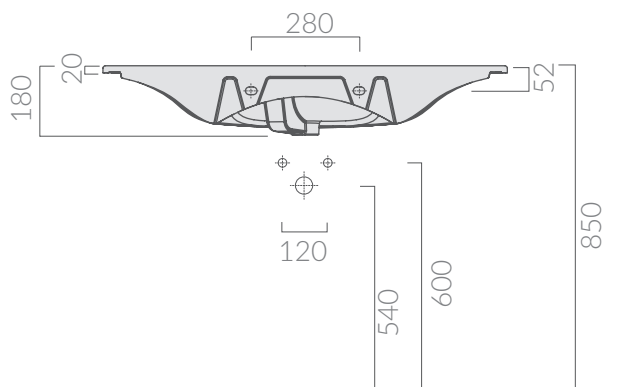

ATTENZIONE/ ATTENTION

Galassia Srl persegue la filosofia di migliorare i prodotti aggiungendo nuovi materiali, innovazioni progettuali e tecnologie produttive. L'azienda si riserva di cambiare

schede tecniche e caratteristiche di funzionamento degli articoli in ogni momento e senza necessità di preavviso. I pesi possono subire variazioni del 20 %

Galassia Srl is constantly improving its products by adding new materials, new projects and modern production technologies. The company reserves the right to change any technical

specifications/dimension and/ or operating characteristics of the products at any time and without giving notice. The ceramic items weight may vary up to 20%.