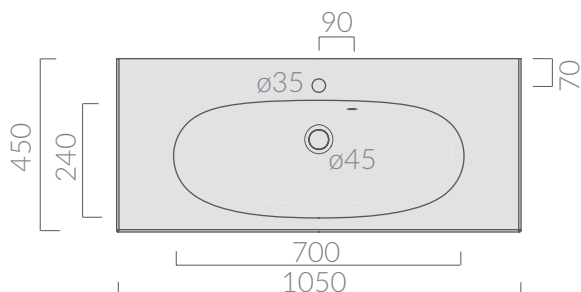

ATTENZIONE/ ATTENTION

Galassia Srl persegue la filosofia di migliorare i prodotti aggiungendo nuovi materiali, innovazioni progettuali e tecnologie produttive. L'azienda si riserva di cambiare

schede tecniche e caratteristiche di funzionamento degli articoli in ogni momento e senza necessità di preavviso. I pesi possono subire variazioni del 20 %

Galassia Srl is constantly improving its products by adding new materials, new projects and modern production technologies. The company reserves the right to change any technical

specifications/dimension and/ or operating characteristics of the products at any time and without giving notice. The ceramic items weight may vary up to 20%.