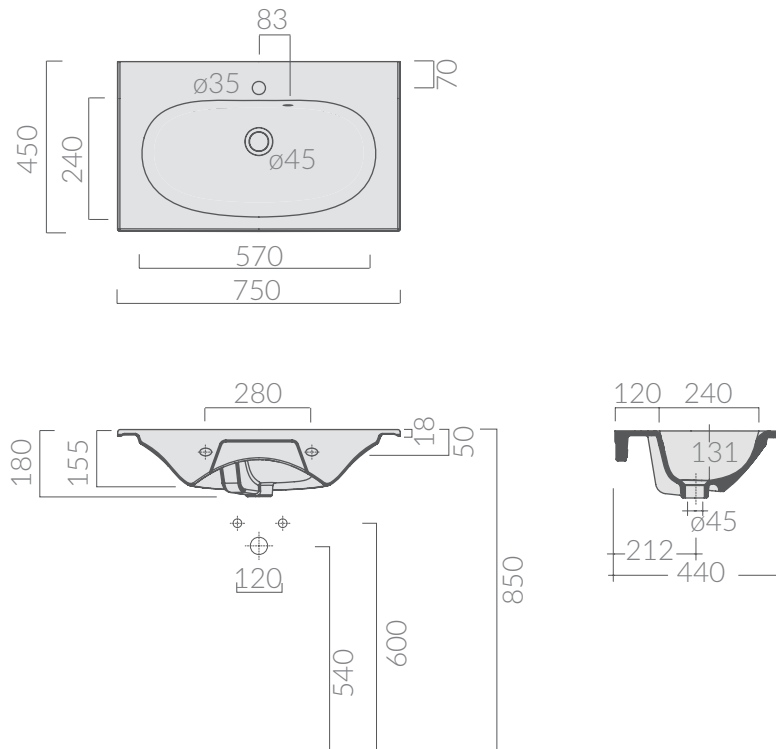

COLORI / COLORS

○ 7101   bianco
white

Lavabo cm 75x45, monoforo. Installazione sospesa/soprapiano.
Washbasin 75x45 cm, one hole. Wall-hung/ countertop installation.

Kg. 12

ACCESSORI INCLUSI / ACCESSORIES INCLUDED

ACCESSORI NON INCLUSI / ACCESSORIES NOT INCLUDED

Kit di fissaggio.
Fixing kit.

Portasciugamani.
Brass towel rack.

● 7149   cromato
chromed

ATTENZIONE/ ATTENTION

Galassia Srl persegue la filosofia di migliorare i prodotti aggiungendo nuovi materiali, innovazioni progettuali e tecnologie produttive. L'azienda si riserva di cambiare

schede tecniche e caratteristiche di funzionamento degli articoli in ogni momento e senza necessità di preavviso. I pesi possono subire variazioni del 20 %

Galassia Srl is constantly improving its products by adding new materials, new projects and modern production technologies. The company reserves the right to change any technical

specifications/dimension and/or operating characteristics of the products at any time and without giving notice. The ceramic items weight may vary up to 20%.