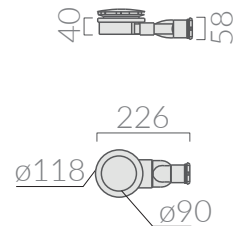

ATTENZIONE/ ATTENTION

Galassia Srl persegue la filosofia di
migliorare i prodotti aggiungendo nuovi
materiali, innovazioni progettuali e
tecnologie produttive.
L'azienda si riserva di cambiare

schede tecniche e caratteristiche di
funzionamento degli articoli in ogni
momento e senza necessità di preavviso.
I pesi possono subire variazioni del 20 %

Galassia Srl is constantly improving
its products by adding new materials,
new projects and modern production
technologies. The company reserves
the right to change any technical

specifications/dimension and/
or operating characteristics of the
products at any time and without giving
notice. The ceramic items weight may
vary up to 20%.