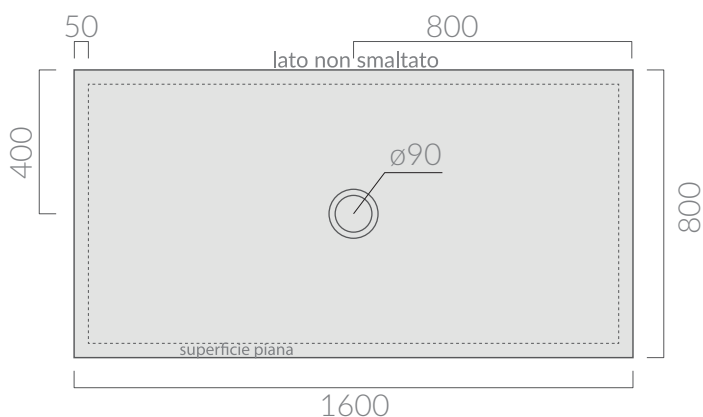

ACCESSORI INCLUSI / ACCESSORIES INCLUDED

Piletta $\varnothing 90$ per piatto doccia folia h3 con cover
in ceramica. Capacità di scarico 24 Lt/min.
Open drain $\varnothing 90$ for FOLIA h3 shower tray ceramic
cover included. Flushing Volume 24 Lt/min.

- **9074**   bianco
  white
- **9074MT**   bianco matt
  matt white
- **9074NEMT**   nero matt
  matt black
- **9074SA**   sabbia
  sand