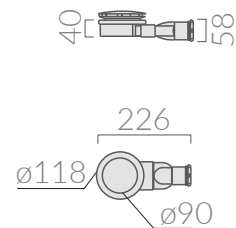

Il taglio potrebbe variare la centralità dello scarico.  
The cut must be made only on the sides that are placed  
against the wall. The central position of the drain could  
vary after the cut.

Piatto doccia 100x80 completo di  
piletta con tappo in ceramica.  
Shower tray 100x80 with ceramic  
cover and siphoned drain included.

### ACCESSORI INCLUSI / ACCESSORIES INCLUDED

- 9074**      bianco  
white
- 9074MT**      bianco matt  
matt white
- 9074NEMT**      nero matt  
matt black
- 9074SA**      sabbia  
sand

Piletta ø90 per piatto doccia folia h3 con cover  
in ceramica. Capacità di scarico 24 Lt/min.  
Open drain ø90 for FOLIA h3 shower tray ceramic  
cover included. Flushing Volume 24 Lt/min.