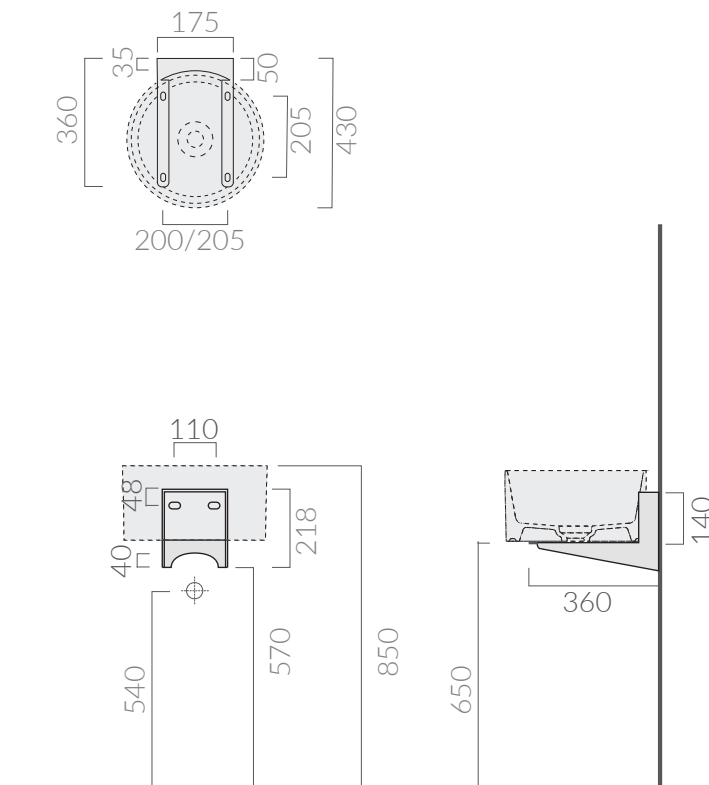

Staffa per installazione a parete,
realizzata in acciaio satinato.
Bracket for wall hung installation,
realized in satin stainless steel.

Kg. 2,4

ACCESSORI INCLUSI / ACCESSORIES INCLUDED

ATTENZIONE/ ATTENTION

Galassia Srl persegue la filosofia di migliorare i prodotti aggiungendo nuovi materiali, innovazioni progettuali e tecnologie produttive. L'azienda si riserva di cambiare

schede tecniche e caratteristiche di funzionamento degli articoli in ogni momento e senza necessità di preavviso. I pesi possono subire variazioni del 20 %

Galassia Srl is constantly improving its products by adding new materials, new projects and modern production technologies. The company reserves the right to change any technical

specifications/dimension and/or operating characteristics of the products at any time and without giving notice. The ceramic items weight may vary up to 20%.