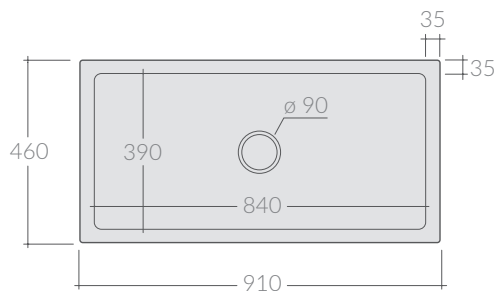

## ACCESSORI NON INCLUSI / ACCESSORIES NOT INCLUDED

Griglia  
Grid

● GR5122

9038

Sifone 1" 1/2, 1 vie per ø90.  
Siphon 1" 1/2, one draining outlets, for ø90.