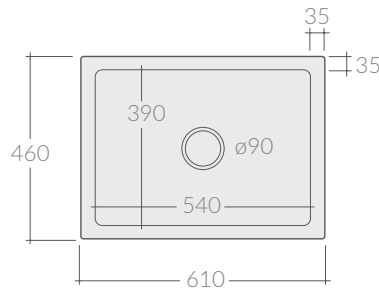

## ACCESSORI NON INCLUSI / ACCESSORIES NOT INCLUDED

● GR51185120

Griglia  
Grid

9038

Sifone 1" 1/2, 1 vie per ø90.  
Siphon 1" 1/2, one draining outlets, for ø90.