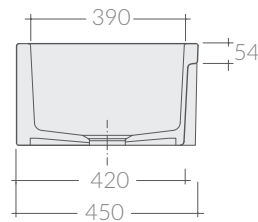

## ACCESSORI NON INCLUSI / ACCESSORIES NOT INCLUDED

● GR51185120

Griglia  
Grid

9038

Sifone 1" 1/2, 1 vie per ø90.  
Siphon 1" 1/2, one draining outlets, for ø90.