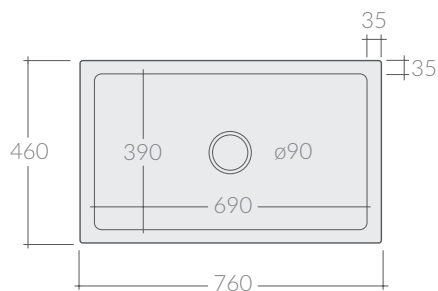

## ACCESSORI NON INCLUSI / ACCESSORIES NOT INCLUDED

Griglia  
Grid

● GR51175119

9038

Sifone 1" 1/2, 1 vie per ø90.  
Siphon 1" 1/2, one draining outlets, for ø90.