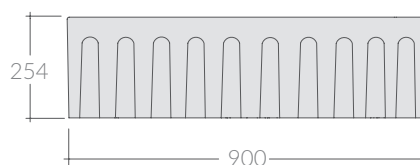

## ACCESSORI NON INCLUSI / ACCESSORIES NOT INCLUDED

Griglia  
Grid

● GR5122

9038

Sifone 1" 1/2, 1 vie per ø90.  
Siphon 1" 1/2, one draining outlets, for ø90.