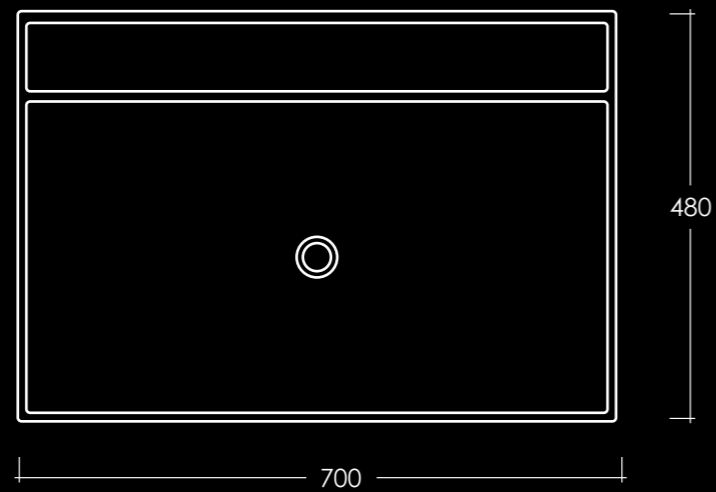

7504

Lavabo sospeso 70x48xh20 bianco matt
Wall-hung washbasin 70x48xh20 matt white.
Lavabo suspendido 70x48xh20 blanco mate.
Lavabo suspendu 70x48xh20 blanc mat.