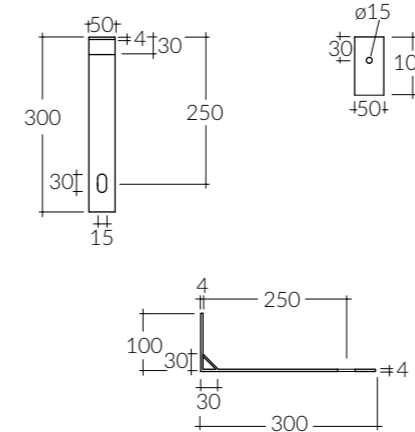

Cod. 7540

Staffa per lavabo sospeso (x2)
Bracket for wall hung washbasin (x2)

Soporte para lavabo suspendido (x2)
Patte de fixation pour lavabo suspendu (x2)