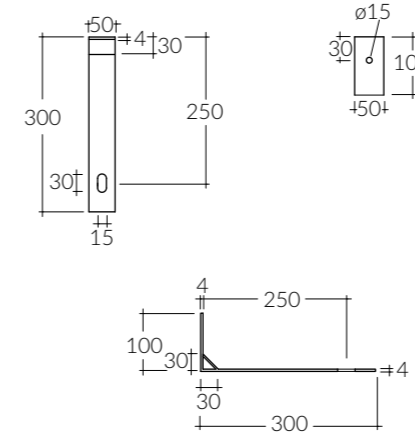

Cod. 7540

Staffa per lavabo sospeso
Bracket for wall hung washbasin

Soporte para lavabo suspendido
Patte de fixation pour lavabo suspendu