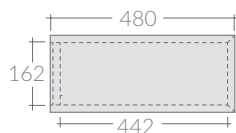

ATTENZIONE/ ATTENTION

Galassia Srl persegue la filosofia di migliorare i prodotti aggiungendo nuovi materiali, innovazioni progettuali e tecnologie produttive. L'azienda si riserva di cambiare

schede tecniche e caratteristiche di funzionamento degli articoli in ogni momento e senza necessità di preavviso. I pesi possono subire variazioni del 20 %

Galassia Srl is constantly improving its products by adding new materials, new projects and modern production technologies. The company reserves the right to change any technical

specifications/dimension and/or operating characteristics of the products at any time and without giving notice. The ceramic items weight may vary up to 20%.