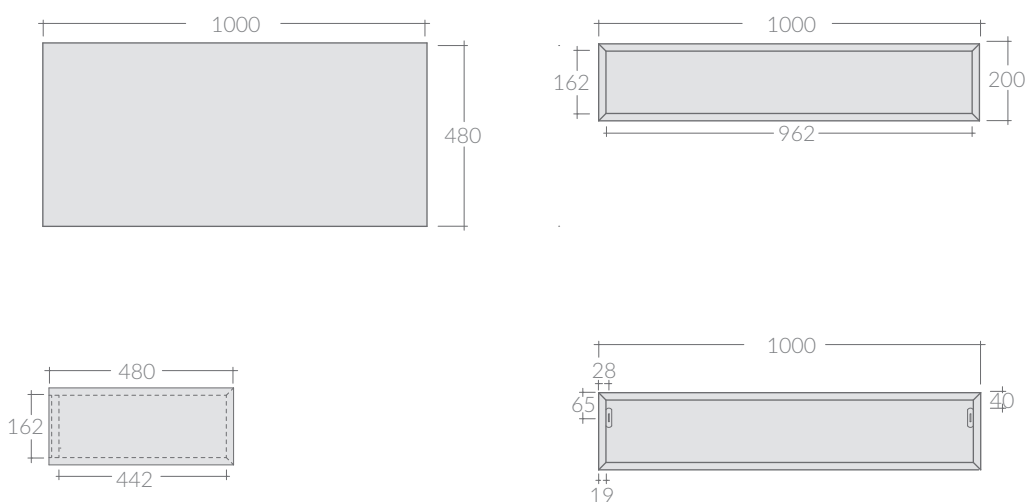

Mobile a giorno sospeso cm 100x48xh20,  
collocabile lateralmente o sotto lavabo.  
Wall-hung open shelving cabinet cm 100x48h20  
that can be placed laterally or undercounter.

Kg. 11