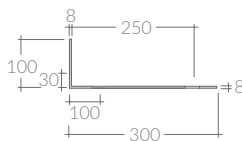

ATTENZIONE/ ATTENTION

Galassia Srl persegue la filosofia di migliorare i prodotti aggiungendo nuovi materiali, innovazioni progettuali e tecnologie produttive. L'azienda si riserva di cambiare

schede tecniche e caratteristiche di funzionamento degli articoli in ogni momento e senza necessità di preavviso. I pesi possono subire variazioni del 20 %

Galassia Srl is constantly improving its products by adding new materials, new projects and modern production technologies. The company reserves the right to change any technical

specifications/dimension and/or operating characteristics of the products at any time and without giving notice. The ceramic items weight may vary up to 20%.