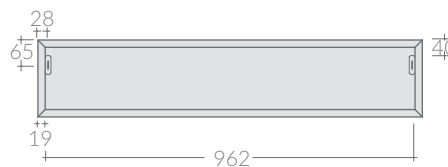

Mobile a giorno sospeso cm 100x37xh20,  
collocabile lateralmente o sotto lavabo  
Wall-hung open shelving cabinet cm 100x37h20  
that can be placed laterally or undercounter

Kg.10