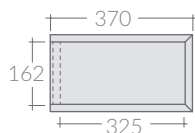

Mobile a giorno sospeso cm 100x37xh20,  
collocabile lateralmente o sotto lavabo  
Wall-hung open shelving cabinet cm 100x37h20  
that can be placed laterally or undercounter

Kg.10