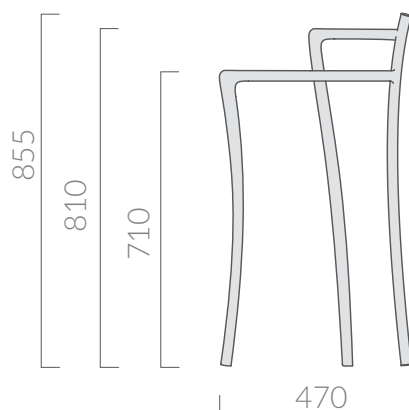

ATTENZIONE/ ATTENTION

Galassia Srl persegue la filosofia di migliorare i prodotti aggiungendo nuovi materiali, innovazioni progettuali e tecnologie produttive.
L'azienda si riserva di cambiare

schede tecniche e caratteristiche di funzionamento degli articoli in ogni momento e senza necessità di preavviso.
I pesi possono subire variazioni del 20 %

Galassia Srl is constantly improving its products by adding new materials, new projects and modern production technologies. The company reserves the right to change any technical

specifications/dimension and/or operating characteristics of the products at any time and without giving notice. The ceramic items weight may vary up to 20%.