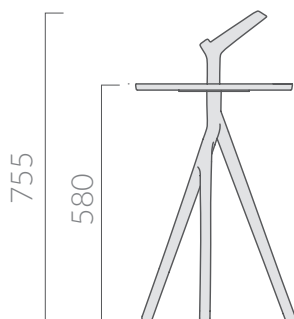

ATTENZIONE/ ATTENTION

Galassia Srl persegue la filosofia di migliorare i prodotti aggiungendo nuovi materiali, innovazioni progettuali e tecnologie produttive.
L'azienda si riserva di cambiare

schede tecniche e caratteristiche di funzionamento degli articoli in ogni momento e senza necessità di preavviso.
I pesi possono subire variazioni del 20 %

Galassia Srl is constantly improving its products by adding new materials, new projects and modern production technologies. The company reserves the right to change any technical

specifications/dimension and/or operating characteristics of the products at any time and without giving notice. The ceramic items weight may vary up to 20%.