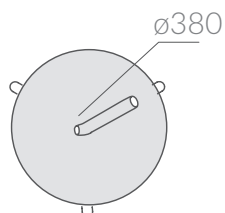

ATTENZIONE/ ATTENTION

Galassia Srl persegue la filosofia di migliorare i prodotti aggiungendo nuovi materiali, innovazioni progettuali e tecnologie produttive.
L'azienda si riserva di cambiare

schede tecniche e caratteristiche di funzionamento degli articoli in ogni momento e senza necessità di preavviso.
I pesi possono subire variazioni del 20 %

Galassia Srl is constantly improving its products by adding new materials, new projects and modern production technologies. The company reserves the right to change any technical

specifications/dimension and/or operating characteristics of the products at any time and without giving notice. The ceramic items weight may vary up to 20%.