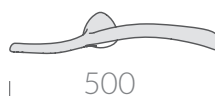

ATTENZIONE/ ATTENTION

Galassia Srl persegue la filosofia di migliorare i prodotti aggiungendo nuovi materiali, innovazioni progettuali e tecnologie produttive.
L'azienda si riserva di cambiare

schede tecniche e caratteristiche di funzionamento degli articoli in ogni momento e senza necessità di preavviso.
I pesi possono subire variazioni del 20 %

Galassia Srl is constantly improving its products by adding new materials, new projects and modern production technologies. The company reserves the right to change any technical

specifications/dimension and/or operating characteristics of the products at any time and without giving notice. The ceramic items weight may vary up to 20%.