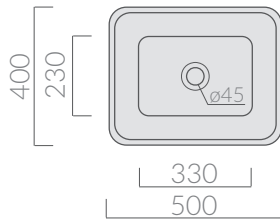

ATTENZIONE/ ATTENTION

Galassia Srl persegue la filosofia di migliorare i prodotti aggiungendo nuovi materiali, innovazioni progettuali e tecnologie produttive.
L'azienda si riserva di cambiare

schede tecniche e caratteristiche di funzionamento degli articoli in ogni momento e senza necessità di preavviso.
I pesi possono subire variazioni del 20 %

Galassia Srl is constantly improving its products by adding new materials, new projects and modern production technologies. The company reserves the right to change any technical

specifications/dimension and/or operating characteristics of the products at any time and without giving notice. The ceramic items weight may vary up to 20%.