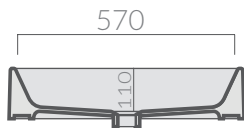

ATTENZIONE/ ATTENTION

Galassia Srl persegue la filosofia di migliorare i prodotti aggiungendo nuovi materiali, innovazioni progettuali e tecnologie produttive. L'azienda si riserva di cambiare

schede tecniche e caratteristiche di funzionamento degli articoli in ogni momento e senza necessità di preavviso. I pesi possono subire variazioni del 20 %

Galassia Srl is constantly improving its products by adding new materials, new projects and modern production technologies. The company reserves the right to change any technical

specifications/dimension and/or operating characteristics of the products at any time and without giving notice. The ceramic items weight may vary up to 20%.