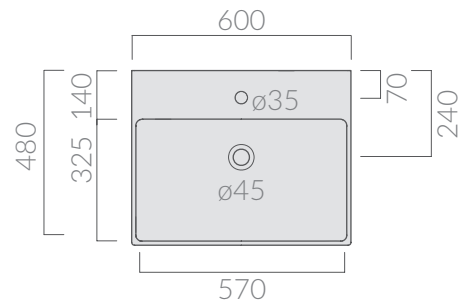

ATTENZIONE/ ATTENTION

Galassia Srl persegue la filosofia di migliorare i prodotti aggiungendo nuovi materiali, innovazioni progettuali e tecnologie produttive. L'azienda si riserva di cambiare

schede tecniche e caratteristiche di funzionamento degli articoli in ogni momento e senza necessità di preavviso. I pesi possono subire variazioni del 20 %

Galassia Srl is constantly improving its products by adding new materials, new projects and modern production technologies. The company reserves the right to change any technical

specifications/dimension and/or operating characteristics of the products at any time and without giving notice. The ceramic items weight may vary up to 20%.