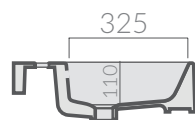

ATTENZIONE/ ATTENTION

Galassia Srl persegue la filosofia di migliorare i prodotti aggiungendo nuovi materiali, innovazioni progettuali e tecnologie produttive. L'azienda si riserva di cambiare

schede tecniche e caratteristiche di funzionamento degli articoli in ogni momento e senza necessità di preavviso. I pesi possono subire variazioni del 20 %

Galassia Srl is constantly improving its products by adding new materials, new projects and modern production technologies. The company reserves the right to change any technical

specifications/dimension and/or operating characteristics of the products at any time and without giving notice. The ceramic items weight may vary up to 20%.