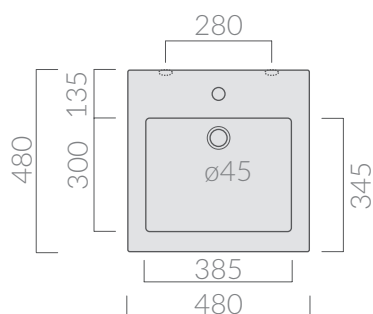

ATTENZIONE/ ATTENTION

Galassia Srl persegue la filosofia di migliorare i prodotti aggiungendo nuovi materiali, innovazioni progettuali e tecnologie produttive. L'azienda si riserva di cambiare

schede tecniche e caratteristiche di funzionamento degli articoli in ogni momento e senza necessità di preavviso. I pesi possono subire variazioni del 20 %

Galassia Srl is constantly improving its products by adding new materials, new projects and modern production technologies. The company reserves the right to change any technical

specifications/dimension and/or operating characteristics of the products at any time and without giving notice. The ceramic items weight may vary up to 20%.