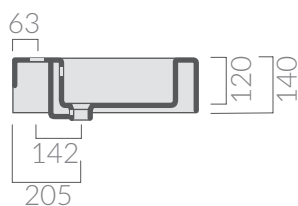

ATTENZIONE/ ATTENTION

Galassia Srl persegue la filosofia di migliorare i prodotti aggiungendo nuovi materiali, innovazioni progettuali e tecnologie produttive. L'azienda si riserva di cambiare

schede tecniche e caratteristiche di funzionamento degli articoli in ogni momento e senza necessità di preavviso. I pesi possono subire variazioni del 20 %

Galassia Srl is constantly improving its products by adding new materials, new projects and modern production technologies. The company reserves the right to change any technical

specifications/dimension and/or operating characteristics of the products at any time and without giving notice. The ceramic items weight may vary up to 20%.