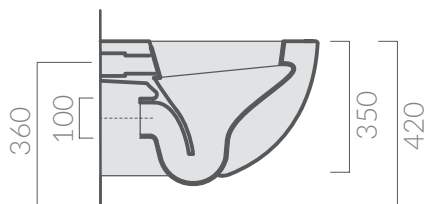

ATTENZIONE/ ATTENTION

Galassia Srl persegue la filosofia di migliorare i prodotti aggiungendo nuovi materiali, innovazioni progettuali e tecnologie produttive. L'azienda si riserva di cambiare

schede tecniche e caratteristiche di funzionamento degli articoli in ogni momento e senza necessità di preavviso. I pesi possono subire variazioni del 20 %

Galassia Srl is constantly improving its products by adding new materials, new projects and modern production technologies. The company reserves the right to change any technical

specifications/dimension and/or operating characteristics of the products at any time and without giving notice. The ceramic items weight may vary up to 20%.