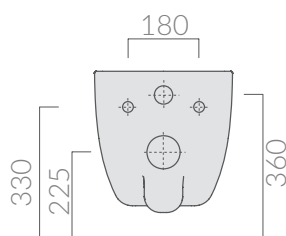

ATTENZIONE/ ATTENTION

Galassia Srl persegue la filosofia di migliorare i prodotti aggiungendo nuovi materiali, innovazioni progettuali e tecnologie produttive. L'azienda si riserva di cambiare

schede tecniche e caratteristiche di funzionamento degli articoli in ogni momento e senza necessità di preavviso. I pesi possono subire variazioni del 20 %

Galassia Srl is constantly improving its products by adding new materials, new projects and modern production technologies. The company reserves the right to change any technical

specifications/dimension and/or operating characteristics of the products at any time and without giving notice. The ceramic items weight may vary up to 20%.