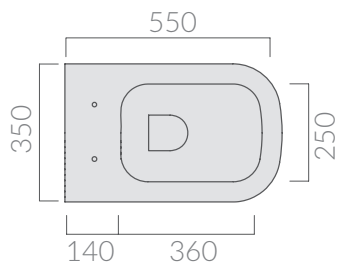

ATTENZIONE/ ATTENTION

Galassia Srl persegue la filosofia di migliorare i prodotti aggiungendo nuovi materiali, innovazioni progettuali e tecnologie produttive. L'azienda si riserva di cambiare

schede tecniche e caratteristiche di funzionamento degli articoli in ogni momento e senza necessità di preavviso. I pesi possono subire variazioni del 20 %

Galassia Srl is constantly improving its products by adding new materials, new projects and modern production technologies. The company reserves the right to change any technical

specifications/dimension and/or operating characteristics of the products at any time and without giving notice. The ceramic items weight may vary up to 20%.