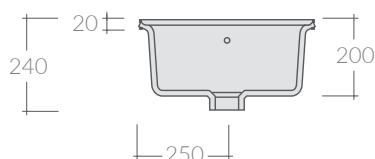

Lavello Genius 86x50xh2 cm.
Reversibile. Installazione da incasso.
Genius sink 86x50xh2 cm.
Reversible. Recessed installation

Kg. 25

Due to +/-2 ceramic dimension tolerance, it is recommended that the cabinet makers wait until the sink is delivered before making the cabinet.

Due to +/-2 ceramic dimension tolerance, it is recommended that the cabinet makers wait until the sink is delivered before making the cabinet.

Lavello Genius 86x50xh2 cm.
Reversibile. Installazione ad incasso.
Genius sink 86x50xh2 cm.
Reversible. Recessed installation.

Kg. 42

ACCESSORI NON INCLUSI / ACCESSORIES NOT INCLUDED

9038

Sifone 1" 1/2, 1 vie per ø90.
Siphon 1" 1/2, one draining outlets, for ø90.

Foro per installazione da incasso.
Hole for recessed installation.

ATTENZIONE/ ATTENTION