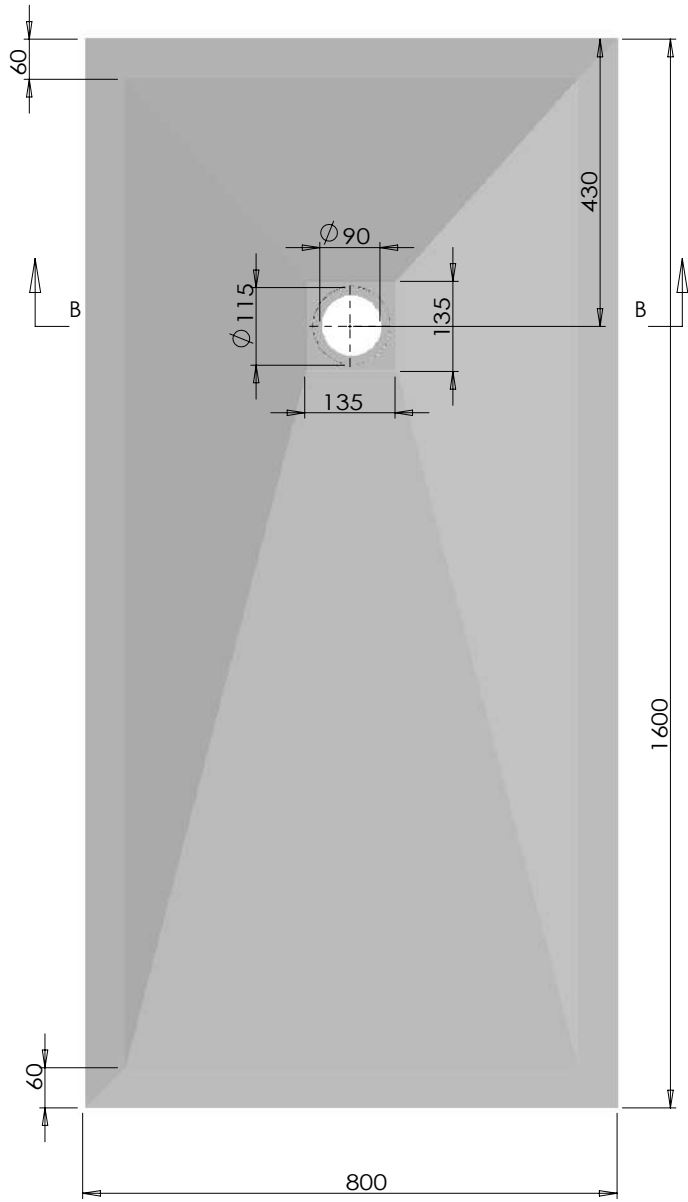

ATTENZIONE:
le misure indicate possono subire una tolleranza ± 3 mm. Verificarle in fase di installazione

The sizes listed can have a tolerance of ± 3 mm. Check the shower tray size before installation

SIZE: 720x900x33

Logo:

TAMANACO srl

SIZE:	1000x700x33
Logo:	TAMANACO srl

SIZE:	1000x800x33
Logo:	TAMANACO srl

SIZE: 1200x700x33

Logo:

TAMANACO srl

SIZE: 1200x800x33

Logo:

TAMANACO srl

SIZE: 1400x700x33

Logo:

TAMANACO srl

SIZE:	1400x800x33
Logo:	TAMANACO srl

SIZE:	1600x700x33
Logo:	TAMANACO srl

SIZE:	1600x800x33
Logo:	TAMANACO srl

SIZE: 1700x700x33

Logo:

TAMANACO srl

SIZE: 1700x800x33

Logo:

TAMANACO srl

SIZE:	1800x700x33
Logo:	TAMANACO srl