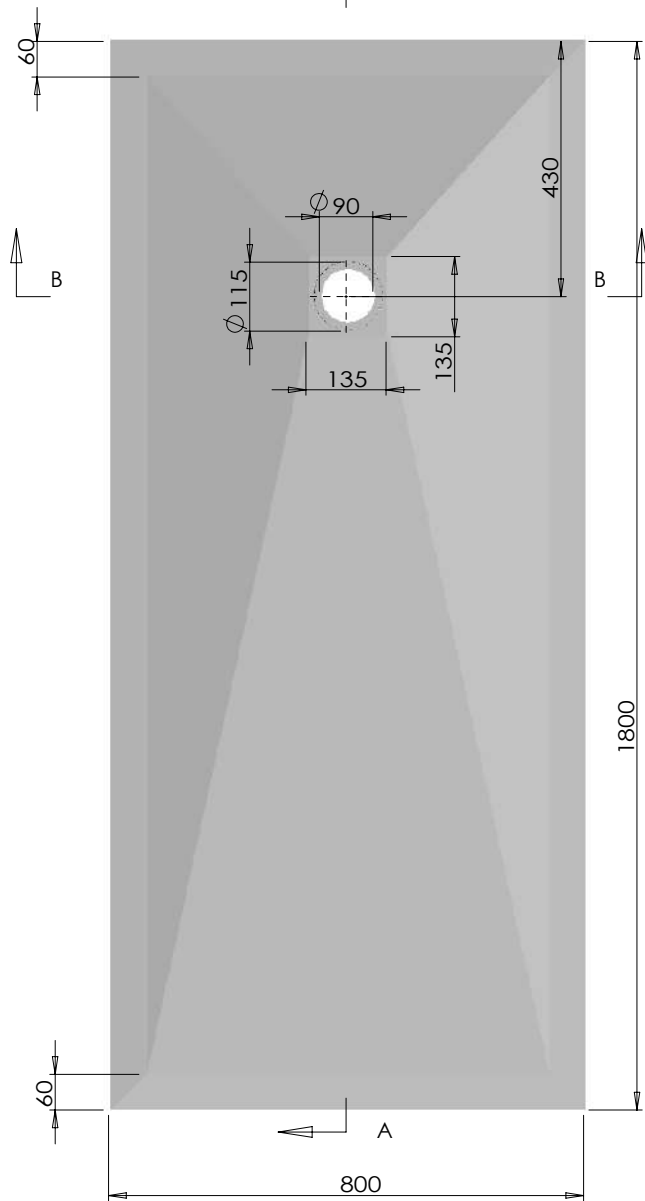

SIZE: 720x900x33

Logo:

TAMANACO srl

SIZE:	1000x700x33
Logo:	TAMANACO srl

SIZE:	1000x800x33
Logo:	TAMANACO srl

SIZE: 1200x700x33

Logo:

TAMANACO srl

SIZE: 1200x800x33

Logo:

TAMANACO srl

SIZE: 1400x700x33

Logo:

TAMANACO srl

SIZE:	1400x800x33
Logo:	TAMANACO srl

SIZE:	1600x700x33
Logo:	TAMANACO srl

SIZE:	1600x800x33
Logo:	TAMANACO srl

SIZE: 1700x700x33

Logo:

TAMANACO srl

SIZE: 1700x800x33

Logo:

TAMANACO srl

SIZE:	1800x700x33
Logo:	TAMANACO srl

SIZE: 1800x800x33

Logo:

TAMANACO srl