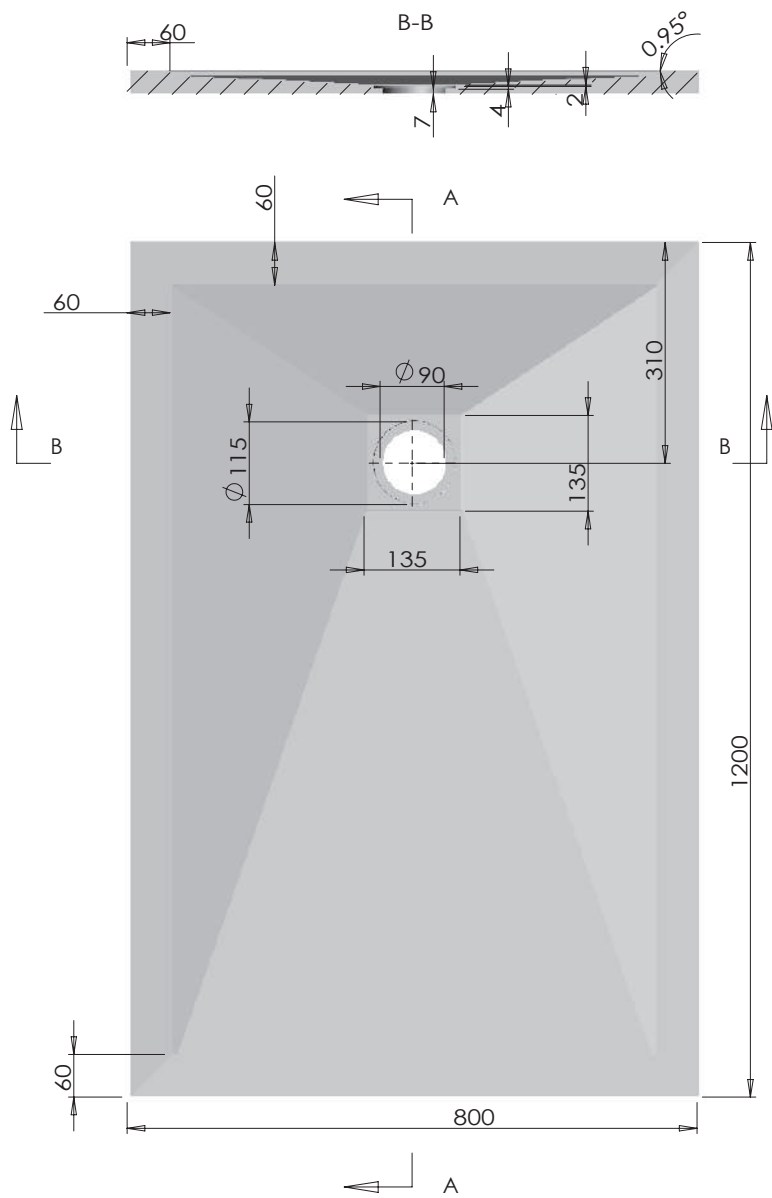

Waste trap cover in stainless steel for marble-resin shower trays.

dettagli_details

Dettaglio del fondo liscio sottostante del piatto doccia in marmo resina H 3,3 cm.

Detail of the smooth underside of the marble-resin shower trays H 3,3 cm

SIZE: 720x900x33

Logo:

TAMANACO srl

SIZE:	1000x700x33
Logo:	TAMANACO srl

SIZE:	1000x800x33
Logo:	TAMANACO srl

SIZE: 1200x700x33

Logo:

TAMANACO srl

SIZE: 1200x800x33

Logo:

TAMANACO srl

SIZE: 1400x700x33

Logo:

TAMANACO srl

SIZE:	1400x800x33
Logo:	TAMANACO srl

SIZE:	1600x700x33
Logo:	TAMANACO srl

SIZE:	1600x800x33
Logo:	TAMANACO srl

SIZE: 1700x700x33

Logo:

TAMANACO srl

SIZE: 1700x800x33

Logo:

TAMANACO srl

SIZE:	1800x700x33
Logo:	TAMANACO srl