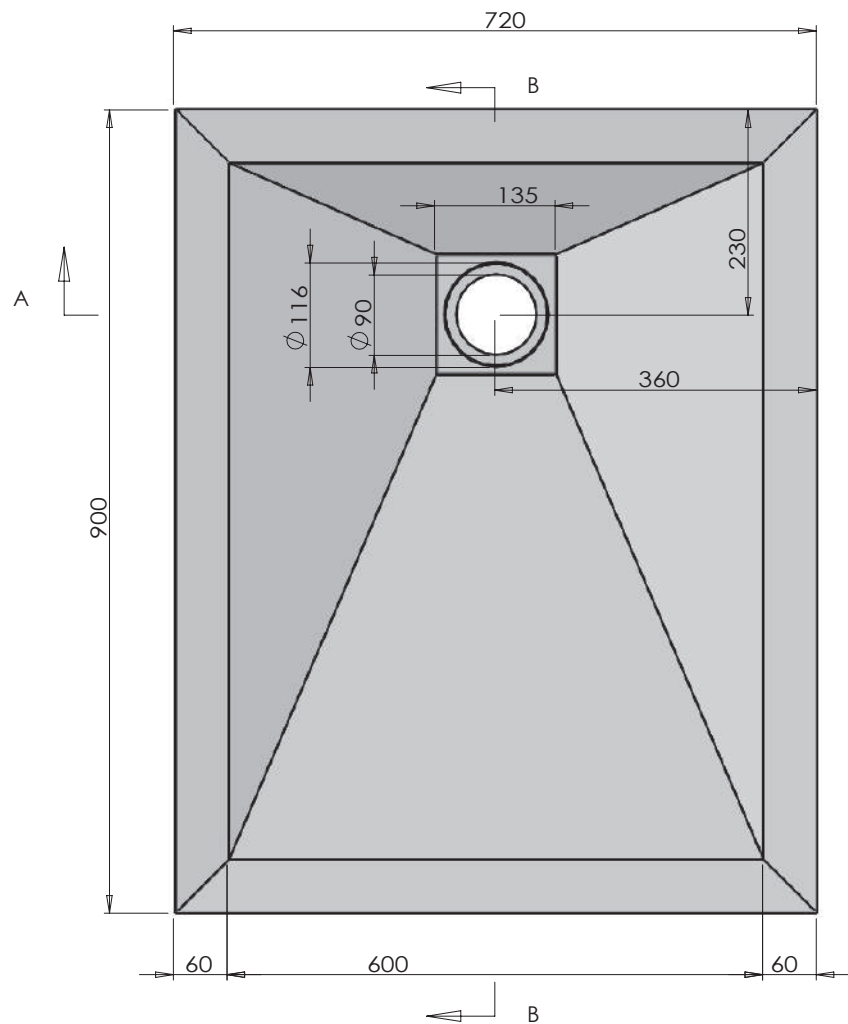

Waste trap cover in stainless steel for marble-resin shower trays.

dettagli_details

Dettaglio del fondo liscio sottostante del piatto doccia in marmo resina H 3,3 cm.

Detail of the smooth underside of the marble-resin shower trays H 3,3 cm

SIZE: 720x900x33

Logo:

TAMANACO srl

SIZE:	1000x700x33
Logo:	TAMANACO srl

SIZE:	1000x800x33
Logo:	TAMANACO srl

SIZE: 1200x700x33

Logo:

TAMANACO srl

SIZE: 1200x800x33

Logo:

TAMANACO srl

SIZE: 1400x700x33

Logo:

TAMANACO srl

SIZE:	1400x800x33
Logo:	TAMANACO srl

SIZE:	1600x700x33
Logo:	TAMANACO srl

SIZE:	1600x800x33
Logo:	TAMANACO srl

SIZE: 1700x700x33

Logo:

TAMANACO srl

SIZE: 1700x800x33

Logo:

TAMANACO srl

SIZE:	1800x700x33
Logo:	TAMANACO srl