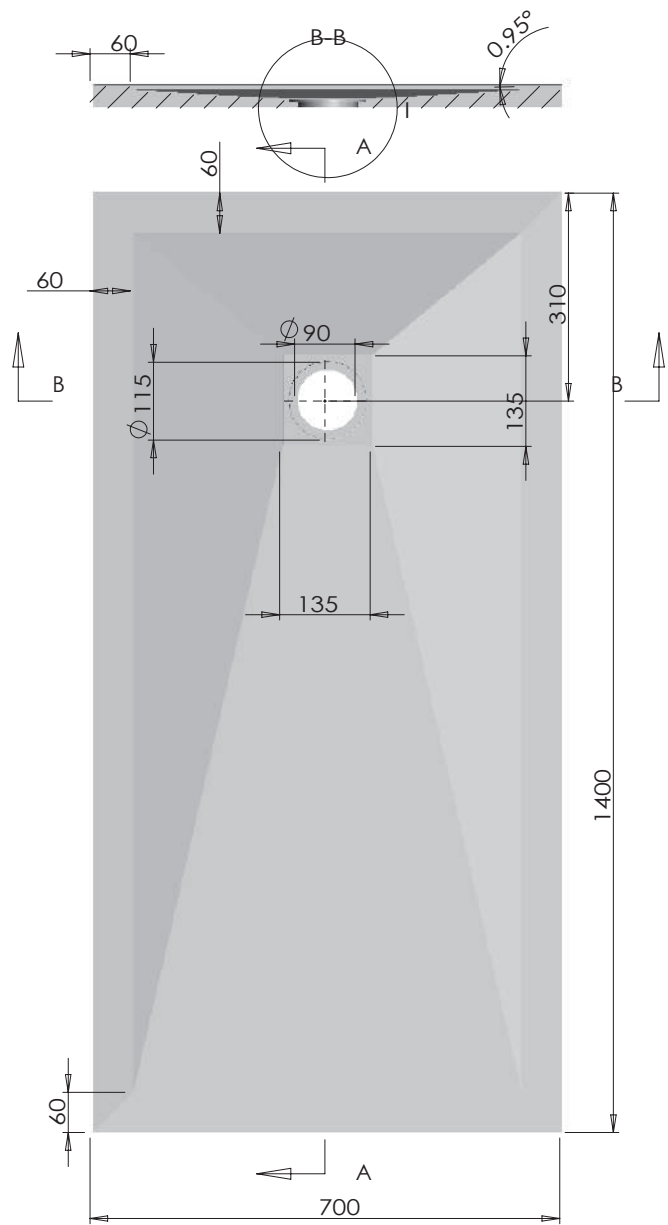

Waste trap cover in stainless steel for marble-resin shower trays.

dettagli_details

Dettaglio del fondo liscio sottostante del piatto doccia in marmo resina H 3,3 cm.

Detail of the smooth underside of the marble-resin shower trays H 3,3 cm

SIZE: 720x900x33

Logo:

TAMANACO srl

SIZE:	1000x700x33
Logo:	TAMANACO srl

SIZE:	1000x800x33
Logo:	TAMANACO srl

SIZE: 1200x700x33

Logo:

TAMANACO srl

SIZE: 1200x800x33

Logo:

TAMANACO srl

SIZE: 1400x700x33

Logo:

TAMANACO srl

SIZE:	1400x800x33
Logo:	TAMANACO srl

SIZE:	1600x700x33
Logo:	TAMANACO srl

SIZE:	1600x800x33
Logo:	TAMANACO srl

SIZE: 1700x700x33

Logo:

TAMANACO srl

SIZE: 1700x800x33

Logo:

TAMANACO srl

SIZE:	1800x700x33
Logo:	TAMANACO srl