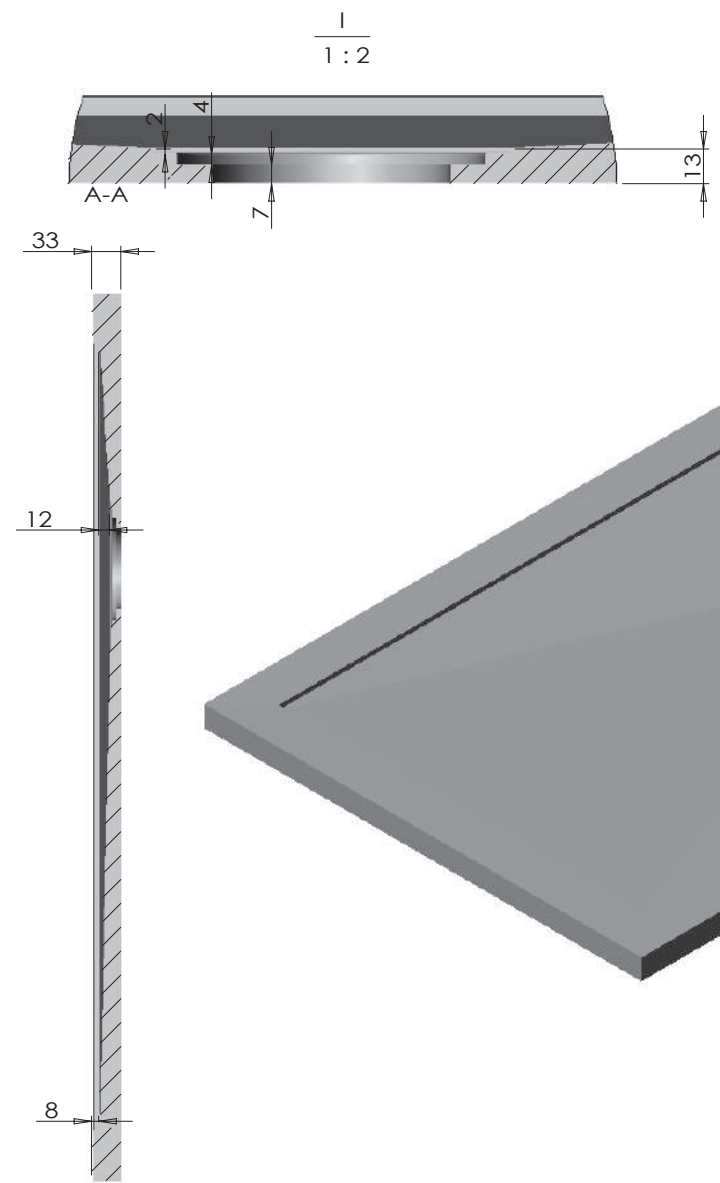

Waste trap cover in stainless steel for marble-resin shower trays.

dettagli_details

Dettaglio del fondo liscio sottostante del piatto doccia in marmo resina H 3,3 cm.

Detail of the smooth underside of the marble-resin shower trays H 3,3 cm

SIZE: 720x900x33

Logo:

TAMANACO srl

SIZE:	1000x700x33
Logo:	TAMANACO srl

SIZE:	1000x800x33
Logo:	TAMANACO srl

SIZE: 1200x700x33

Logo:

TAMANACO srl

SIZE: 1200x800x33

Logo:

TAMANACO srl

SIZE: 1400x700x33

Logo:

TAMANACO srl

SIZE:	1400x800x33
Logo:	TAMANACO srl

SIZE:	1600x700x33
Logo:	TAMANACO srl

SIZE:	1600x800x33
Logo:	TAMANACO srl

SIZE: 1700x700x33

Logo:

TAMANACO srl

SIZE: 1700x800x33

Logo:

TAMANACO srl

SIZE:	1800x700x33
Logo:	TAMANACO srl