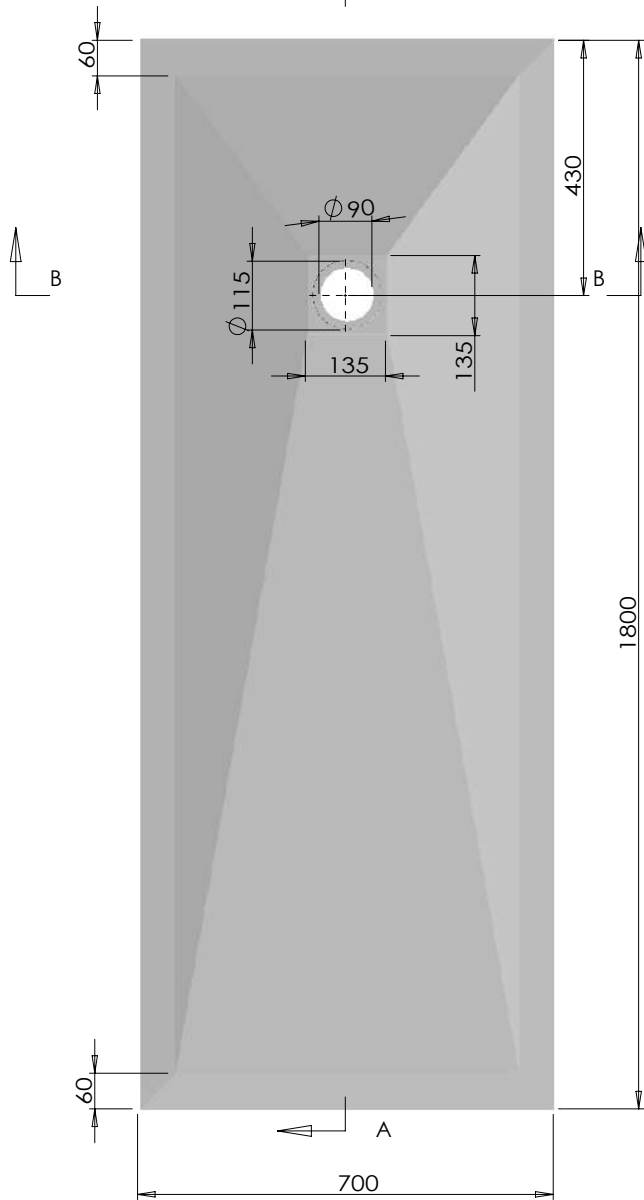

SIZE: 720x900x33

Logo:

TAMANACO srl

SIZE:	1000x700x33
Logo:	TAMANACO srl

SIZE:	1000x800x33
Logo:	TAMANACO srl

SIZE: 1200x700x33

Logo:

TAMANACO srl

SIZE: 1200x800x33

Logo:

TAMANACO srl

SIZE: 1400x700x33

Logo:

TAMANACO srl

SIZE:	1400x800x33
Logo:	TAMANACO srl

SIZE:	1600x700x33
Logo:	TAMANACO srl

SIZE:	1600x800x33
Logo:	TAMANACO srl

SIZE: 1700x700x33

Logo:

TAMANACO srl

SIZE: 1700x800x33

Logo:

TAMANACO srl

SIZE:	1800x700x33
Logo:	TAMANACO srl

SIZE: 1800x800x33

Logo:

TAMANACO srl