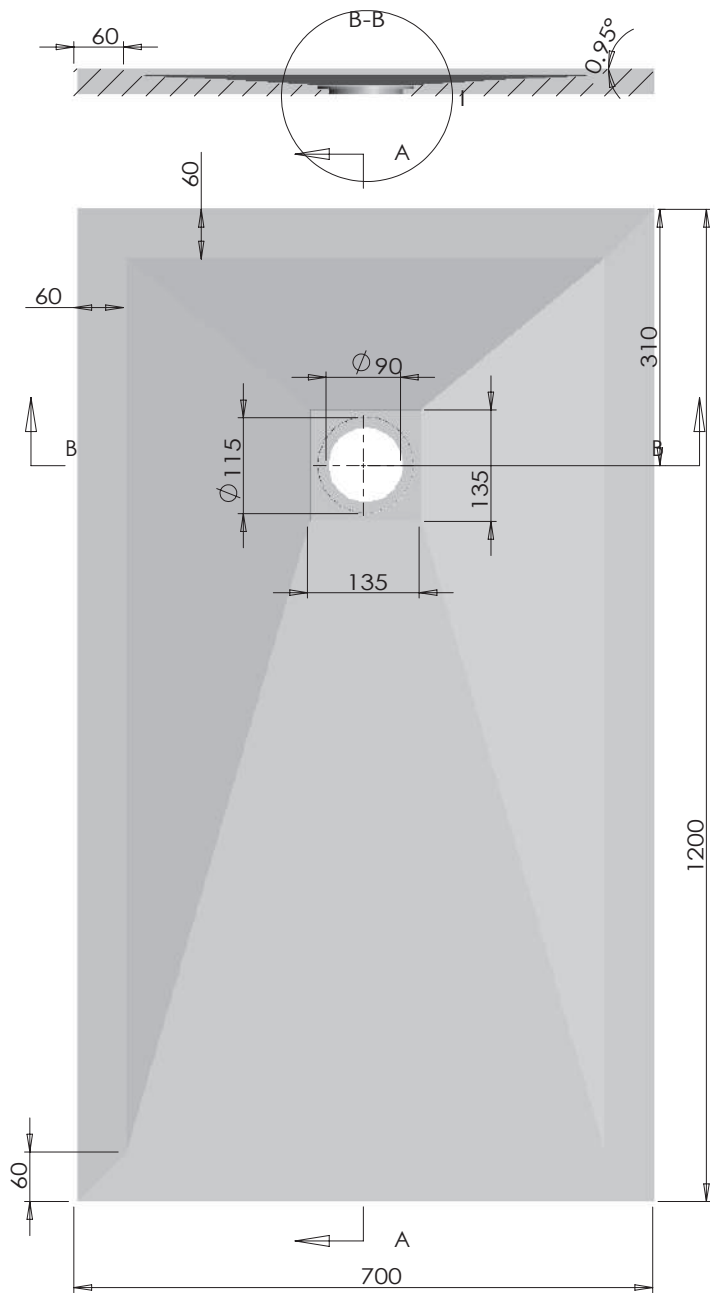

Waste trap cover in stainless steel for marble-resin shower trays.

dettagli_details

Dettaglio del fondo liscio sottostante del piatto doccia in marmo resina H 3,3 cm.

Detail of the smooth underside of the marble-resin shower trays H 3,3 cm

SIZE: 720x900x33

Logo:

TAMANACO srl

SIZE:	1000x700x33
Logo:	TAMANACO srl

SIZE:	1000x800x33
Logo:	TAMANACO srl

SIZE: 1200x700x33

Logo:

TAMANACO srl

SIZE: 1200x800x33

Logo:

TAMANACO srl

SIZE: 1400x700x33

Logo:

TAMANACO srl

SIZE:	1400x800x33
Logo:	TAMANACO srl

SIZE:	1600x700x33
Logo:	TAMANACO srl

SIZE:	1600x800x33
Logo:	TAMANACO srl

SIZE: 1700x700x33

Logo:

TAMANACO srl

SIZE: 1700x800x33

Logo:

TAMANACO srl

SIZE:	1800x700x33
Logo:	TAMANACO srl