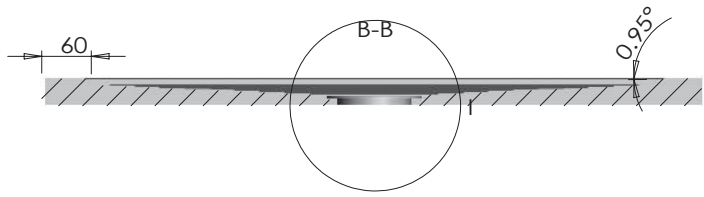

Waste trap cover in stainless steel for marble-resin shower trays.

dettagli_details

Dettaglio del fondo liscio sottostante del piatto doccia in marmo resina H 3,3 cm.

Detail of the smooth underside of the marble-resin shower trays H 3,3 cm

SIZE: 720x900x33

Logo:

TAMANACO srl

SIZE:	1000x700x33
Logo:	TAMANACO srl

SIZE:	1000x800x33
Logo:	TAMANACO srl

SIZE: 1200x700x33

Logo:

TAMANACO srl