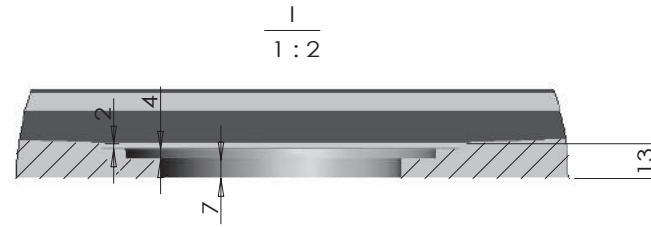

Waste trap cover in stainless steel for marble-resin shower trays.

dettagli_details

Dettaglio del fondo liscio sottostante del piatto doccia in marmo resina H 3,3 cm.

Detail of the smooth underside of the marble-resin shower trays H 3,3 cm

SIZE: 720x900x33

Logo:

TAMANACO srl

SIZE:	1000x700x33
Logo:	TAMANACO srl

SIZE:	1000x800x33
Logo:	TAMANACO srl

SIZE: 1200x700x33

Logo:

TAMANACO srl

SIZE: 1200x800x33

Logo:

TAMANACO srl

SIZE: 1400x700x33

Logo:

TAMANACO srl

SIZE:	1400x800x33
Logo:	TAMANACO srl

SIZE:	1600x700x33
Logo:	TAMANACO srl