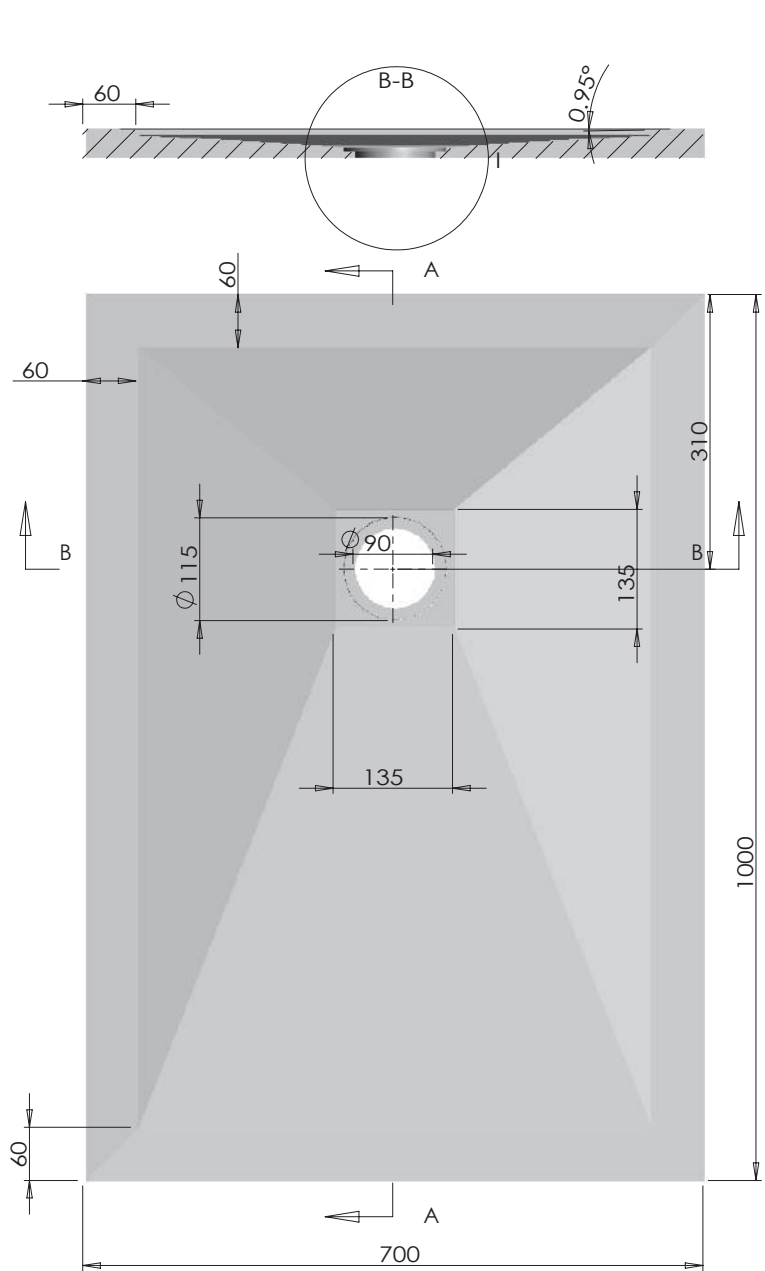

Waste trap cover in stainless steel for marble-resin shower trays.

dettagli_details

Dettaglio del fondo liscio sottostante del piatto doccia in marmo resina H 3,3 cm.

Detail of the smooth underside of the marble-resin shower trays H 3,3 cm

SIZE: 720x900x33

Logo:

TAMANACO srl

SIZE:	1000x700x33
Logo:	TAMANACO srl

SIZE:	1000x800x33
Logo:	TAMANACO srl

SIZE: 1200x700x33

Logo:

TAMANACO srl

SIZE: 1200x800x33

Logo:

TAMANACO srl

SIZE: 1400x700x33

Logo:

TAMANACO srl

SIZE:	1400x800x33
Logo:	TAMANACO srl

SIZE:	1600x700x33
Logo:	TAMANACO srl

SIZE:	1600x800x33
Logo:	TAMANACO srl

SIZE: 1700x700x33

Logo:

TAMANACO srl

SIZE: 1700x800x33

Logo:

TAMANACO srl

SIZE:	1800x700x33
Logo:	TAMANACO srl