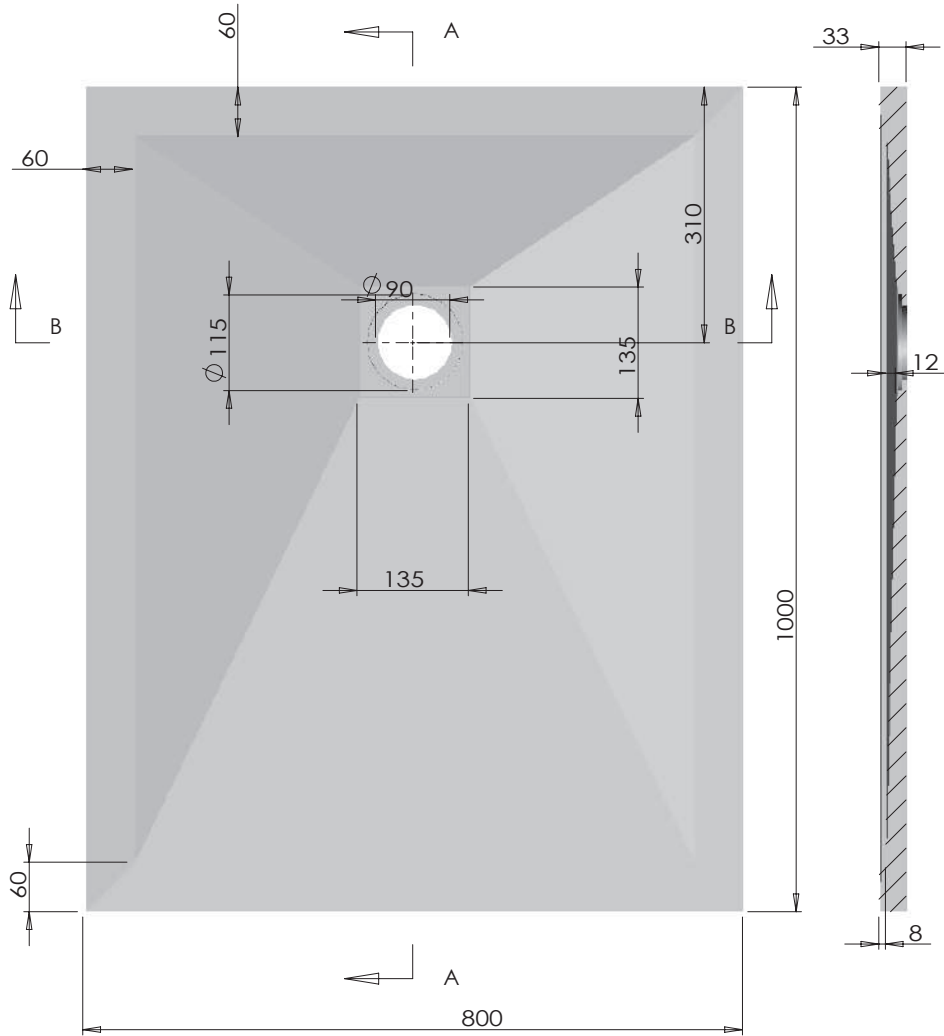

Waste trap cover in stainless steel for marble-resin shower trays.

dettagli_details

Dettaglio del fondo liscio sottostante del piatto doccia in marmo resina H 3,3 cm.

Detail of the smooth underside of the marble-resin shower trays H 3,3 cm

SIZE: 720x900x33

Logo:

TAMANACO srl

SIZE:	1000x700x33
Logo:	TAMANACO srl

SIZE:	1000x800x33
Logo:	TAMANACO srl

SIZE: 1200x700x33

Logo:

TAMANACO srl

SIZE: 1200x800x33

Logo:

TAMANACO srl

SIZE: 1400x700x33

Logo:

TAMANACO srl

SIZE:	1400x800x33
Logo:	TAMANACO srl

SIZE:	1600x700x33
Logo:	TAMANACO srl

SIZE:	1600x800x33
Logo:	TAMANACO srl

SIZE: 1700x700x33

Logo:

TAMANACO srl

SIZE: 1700x800x33

Logo:

TAMANACO srl

SIZE:	1800x700x33
Logo:	TAMANACO srl