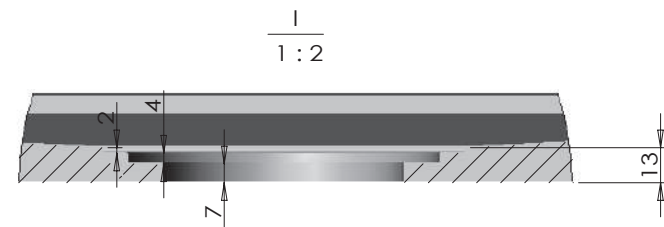

Waste trap cover in stainless steel for marble-resin shower trays.

dettagli_details

Dettaglio del fondo liscio sottostante del piatto doccia in marmo resina H 3,3 cm.

Detail of the smooth underside of the marble-resin shower trays H 3,3 cm

SIZE: 720x900x33

Logo:

TAMANACO srl

SIZE:	1000x700x33
Logo:	TAMANACO srl

SIZE:	1000x800x33
Logo:	TAMANACO srl

SIZE: 1200x700x33

Logo:

TAMANACO srl

SIZE: 1200x800x33

Logo:

TAMANACO srl

SIZE: 1400x700x33

Logo:

TAMANACO srl

SIZE:	1400x800x33
Logo:	TAMANACO srl

SIZE:	1600x700x33
Logo:	TAMANACO srl

SIZE:	1600x800x33
Logo:	TAMANACO srl

SIZE: 1700x700x33

Logo:

TAMANACO srl

SIZE: 1700x800x33

Logo:

TAMANACO srl

SIZE:	1800x700x33
Logo:	TAMANACO srl