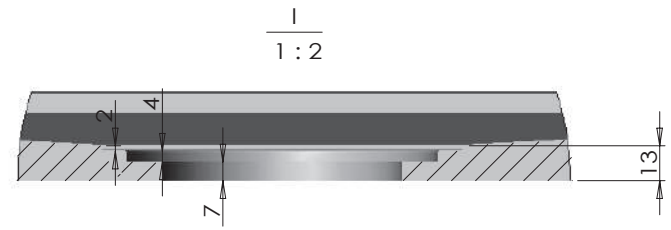

Waste trap cover in stainless steel for marble-resin shower trays.

dettagli_details

Dettaglio del fondo liscio sottostante del piatto doccia in marmo resina H 3,3 cm.

Detail of the smooth underside of the marble-resin shower trays H 3,3 cm

SIZE: 720x900x33

Logo:

TAMANACO srl

SIZE:	1000x700x33
Logo:	TAMANACO srl

SIZE:	1000x800x33
Logo:	TAMANACO srl

SIZE: 1200x700x33

Logo:

TAMANACO srl

SIZE: 1200x800x33

Logo:

TAMANACO srl

SIZE: 1400x700x33

Logo:

TAMANACO srl

SIZE:	1400x800x33
Logo:	TAMANACO srl

SIZE:	1600x700x33
Logo:	TAMANACO srl

SIZE:	1600x800x33
Logo:	TAMANACO srl

SIZE: 1700x700x33

Logo:

TAMANACO srl

SIZE: 1700x800x33

Logo:

TAMANACO srl

SIZE:	1800x700x33
Logo:	TAMANACO srl