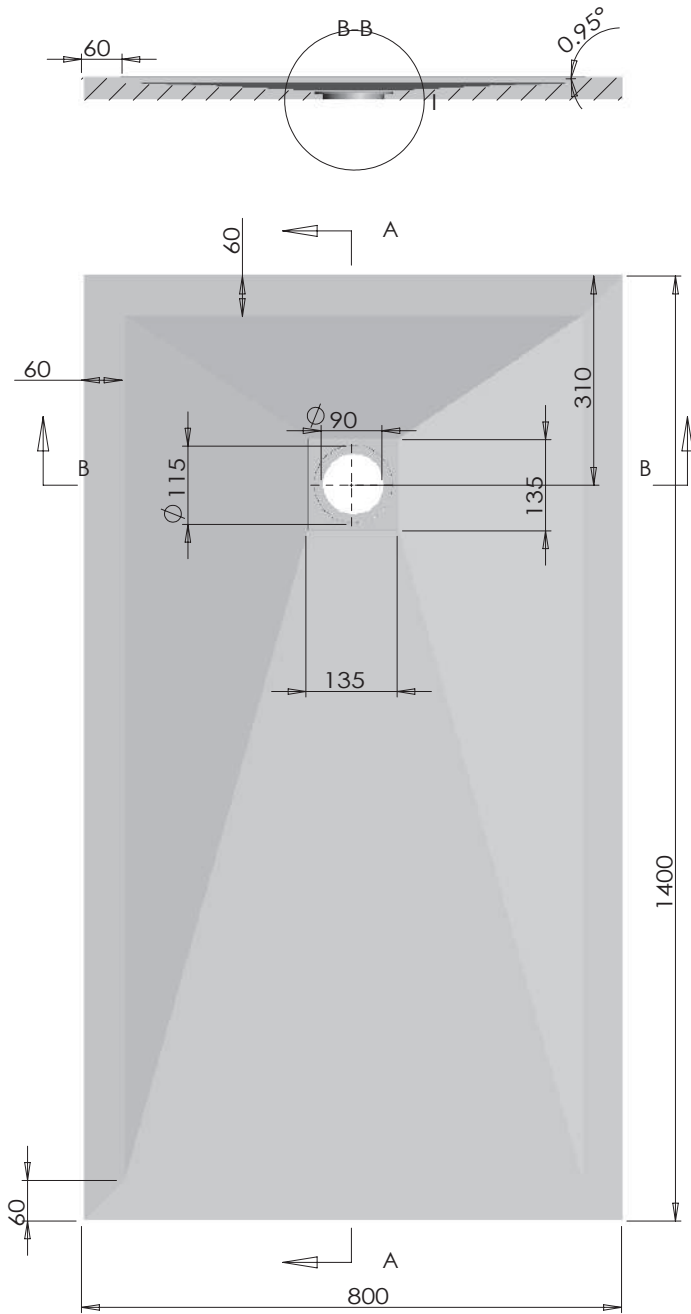

ATTENZIONE:
le misure indicate possono subire una tolleranza ± 3 mm. Verificarle in fase di installazione

The sizes listed can have a tolerance of ± 3 mm. Check the shower tray size before installation

SIZE: 720x900x33

Logo:

TAMANACO srl

SIZE:	1000x700x33
Logo:	TAMANACO srl

SIZE:	1000x800x33
Logo:	TAMANACO srl

SIZE: 1200x700x33

Logo:

TAMANACO srl

SIZE: 1200x800x33

Logo:

TAMANACO srl

SIZE: 1400x700x33

Logo:

TAMANACO srl

SIZE:	1400x800x33
Logo:	TAMANACO srl

SIZE:	1600x700x33
Logo:	TAMANACO srl

SIZE:	1600x800x33
Logo:	TAMANACO srl

SIZE: 1700x700x33

Logo:

TAMANACO srl

SIZE: 1700x800x33

Logo:

TAMANACO srl

SIZE:	1800x700x33
Logo:	TAMANACO srl