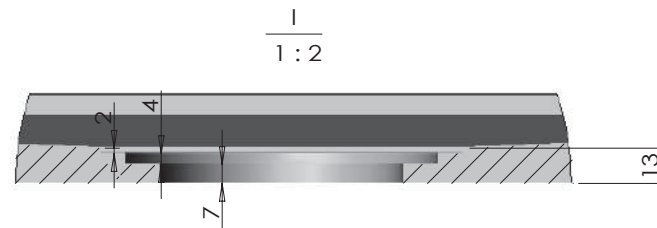

SIZE: 720x900x33

Logo:

TAMANACO srl

SIZE:	1000x700x33
Logo:	TAMANACO srl

SIZE:	1000x800x33
Logo:	TAMANACO srl

SIZE: 1200x700x33

Logo:

TAMANACO srl

SIZE: 1200x800x33

Logo:

TAMANACO srl

SIZE: 1400x700x33

Logo:

TAMANACO srl

SIZE:	1400x800x33
Logo:	TAMANACO srl

SIZE:	1600x700x33
Logo:	TAMANACO srl

SIZE:	1600x800x33
Logo:	TAMANACO srl

SIZE: 1700x700x33

Logo:

TAMANACO srl

SIZE: 1700x800x33

Logo:

TAMANACO srl

SIZE:	1800x700x33
Logo:	TAMANACO srl