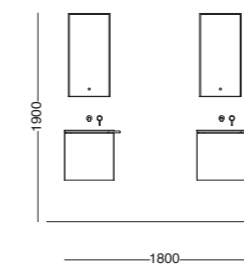

Lavabo in ceramica Skyland 48x48 cm - Bianco matt

_Skyland ceramic washbasin 48x48 cm - White matt

Mobile Cubo sospeso con apertura anta sx e portasciugamani dx 54x48xh47 cm - Rovere naturale

_Cubo wall-hung cabinet with sx door and dx towel rail 54x48xh47 cm - Natural oak

Specchio con mensola in metallo con LED 40x14xh80 cm

_Mirror with metal shelf with LED 40x14xh80 cm

Portasciugamani Mammolo in acciaio inox e legno Castagno 46x35xh78 cm

_Mammolo towel holder with stainless steel structure and Castagno wooden shelf 46x35xh78 cm

Piletta e sifone_Drain and siphon

Lavabo in ceramica Skyland 48x48 cm - Petrolio matt
 _Skyland ceramic washbasin 48x48 cm - Petrolio matt
 Mobile Cubo con apertura anta sx e portasciugamani dx 54x48xh47 cm - Grigio matt
 _Cubo cabinet with sx door and dx towel rail 54x48xh47 cm - Grey matt
 Struttura in acciaio inox Nero matt con mensola rotonda 47x46xh42 cm
 _Black matt stainless steel structure with round shelf 47x46xh42 cm
 Specchio con mensola in metallo con LED 40x14xh80 cm
 _Mirror with metal shelf with LED 40x14xh80 cm
 Piletta e sifone_Drain and siphon