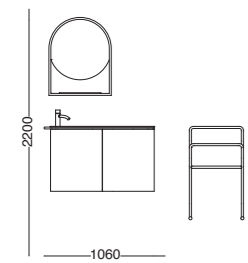

Lavabo in ceramica Skyland 100x48 cm vasca sx - Siena matt
_Skyland ceramic left basin 100x48 cm - Siena matt
Mobile Regolo sospeso 2 ante e portasciugamani 106x48xh62 cm - Bianco talco
_Regolo wall-hung cabinet 2 doors and towel rails 106x48xh62 cm - Bianco talco
Portasciugamani Gongolo in acciaio inox e legno Castagno 53x30xh90 cm
_Gongolo towel holder with stainless steel structure and Castagno wooden shelf 53x30xh90 cm
Specchio retroilluminato LED con mensola Nero matt 60xh75 cm
_Backlit mirror with Black matt shelf 60xh75 cm
Piletta e sifone_Drain and siphon