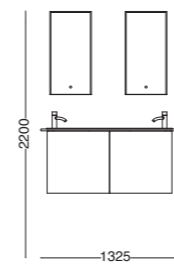

Specchio con mensola in metallo con LED 40x14xh80 cm

_Mirror with metal shelf with LED 40x14xh80 cm

Portasciugamani Mammolo in acciaio inox e legno Castagno 46x35xh78 cm

_Mammolo towel holder with stainless steel structure and Castagno wooden shelf 46x35xh78 cm

Piletta e sifone_Drain and siphon

Lavabo in ceramica Skyland 48x48 cm - Petrolio matt
 _Skyland ceramic washbasin 48x48 cm - Petrolio matt
 Mobile Cubo con apertura anta sx e portasciugamani dx 54x48xh47 cm - Grigio matt
 _Cubo cabinet with sx door and dx towel rail 54x48xh47 cm - Grey matt
 Struttura in acciaio inox Nero matt con mensola rotonda 47x46xh42 cm
 _Black matt stainless steel structure with round shelf 47x46xh42 cm
 Specchio con mensola in metallo con LED 40x14xh80 cm
 _Mirror with metal shelf with LED 40x14xh80 cm
 Piletta e sifone_Drain and siphon

- Lavabo in ceramica Skyland 48x48 cm - Bianco matt
 _Skyland ceramic washbasin 48x48 cm - White matt
 Mobile Cubo sospeso con apertura anta sx e portasciugamani dx 54x48xh47 cm - Piombo fenix
 _Cubo wall-hung cabinet with sx door and dx towel rail 54x48xh47 cm - Piombo fenix
 Specchio con mensola in metallo con LED 40x14xh80 cm
 _Mirror with metal shelf with LED 40x14xh80 cm
 Piletta e sifone_Drain and siphon

Lavabo in ceramica Skyland 48x48 cm - Matera matt
 _Skyland ceramic washbasin 48x48 cm - Matera matt
 Mobile Cubo con apertura anta sx
 e portasciugamani dx 54x48xh47 cm - Visone matt
 _Cubo cabinet with sx door
 and dx towel rail 54x48xh47 cm - Visone matt
 Struttura in acciaio inox Nero matt
 con mensola rotonda 47x46xh42 cm
 _Black matt stainless steel structure
 with round shelf 47x46xh42 cm
 Specchio rotondo con profilo in acciaio inox Nero matt Ø 50 cm
 _Round mirror with matt Black stainless steel profile Ø 50 cm
 Piletta e sifone_Drain and siphon