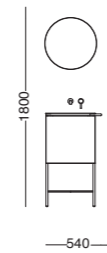

Specchio con mensola in metallo con LED 40x14xh80 cm

_Mirror with metal shelf with LED 40x14xh80 cm

Portasciugamani Mammolo in acciaio inox e legno Castagno 46x35xh78 cm

_Mammolo towel holder with stainless steel structure and Castagno wooden shelf 46x35xh78 cm

Piletta e sifone_Drain and siphon

Lavabo in ceramica Skyland 48x48 cm - Petrolio matt
 _Skyland ceramic washbasin 48x48 cm - Petrolio matt
 Mobile Cubo con apertura anta sx e portasciugamani dx 54x48xh47 cm - Grigio matt
 _Cubo cabinet with sx door and dx towel rail 54x48xh47 cm - Grey matt
 Struttura in acciaio inox Nero matt con mensola rotonda 47x46xh42 cm
 _Black matt stainless steel structure with round shelf 47x46xh42 cm
 Specchio con mensola in metallo con LED 40x14xh80 cm
 _Mirror with metal shelf with LED 40x14xh80 cm
 Piletta e sifone_Drain and siphon

- Lavabo in ceramica Skyland 48x48 cm - Bianco matt
 _Skyland ceramic washbasin 48x48 cm - White matt
 Mobile Cubo sospeso con apertura anta sx e portasciugamani dx 54x48xh47 cm - Piombo fenix
 _Cubo wall-hung cabinet with sx door and dx towel rail 54x48xh47 cm - Piombo fenix
 Specchio con mensola in metallo con LED 40x14xh80 cm
 _Mirror with metal shelf with LED 40x14xh80 cm
 Piletta e sifone_Drain and siphon

Lavabo in ceramica Skyland 48x48 cm - Matera matt
 _Skyland ceramic washbasin 48x48 cm - Matera matt
 Mobile Cubo con apertura anta sx
 e portasciugamani dx 54x48xh47 cm - Visone matt
 _Cubo cabinet with sx door
 and dx towel rail 54x48xh47 cm - Visone matt
 Struttura in acciaio inox Nero matt
 con mensola rotonda 47x46xh42 cm
 _Black matt stainless steel structure
 with round shelf 47x46xh42 cm
 Specchio rotondo con profilo in acciaio inox Nero matt Ø 50 cm
 _Round mirror with matt Black stainless steel profile Ø 50 cm
 Piletta e sifone_Drain and siphon