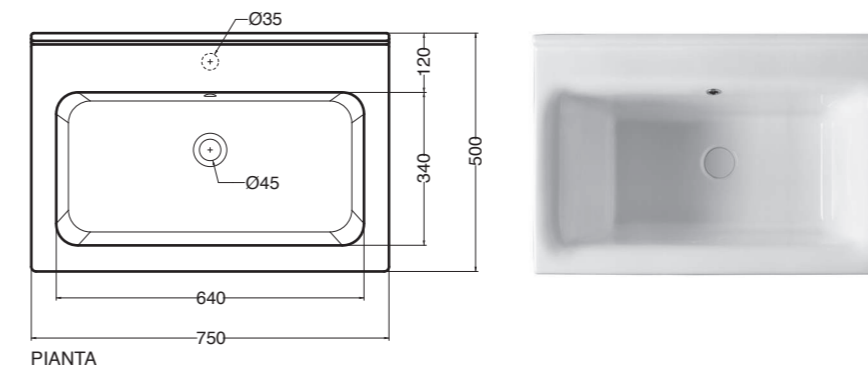

Pino rosso

Nero matt  
Black matt

Metallo con verniciatura a polvere epossidica.  
Metal frame epoxy painting treatment.

Large

Large 60x50 cm

Large 60x60 cm

Large 75x50 cm

Ceramica monocolore  
Monocolor ceramic