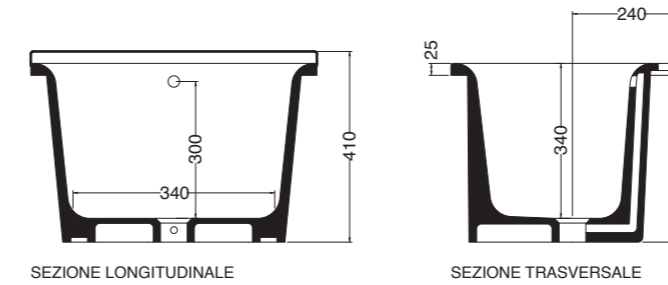

Pino rosso

Nero matt  
Black matt

Metallo con verniciatura a polvere epossidica.  
Metal frame epoxy painting treatment.

Large

Large 60x50 cm

Large 60x60 cm

Large 75x50 cm

Ceramica monocolore  
Monocolor ceramic