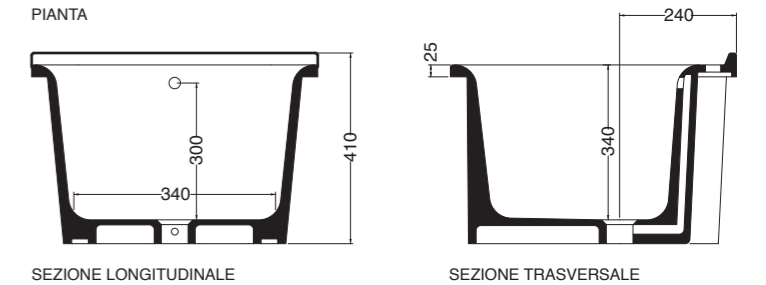

Pino rosso

Nero matt  
Black matt

Metallo con verniciatura a polvere epossidica.  
Metal frame epoxy painting treatment.

Large

Large 60x50 cm

Large 60x60 cm

Large 75x50 cm

Ceramica monocolore  
Monocolor ceramic