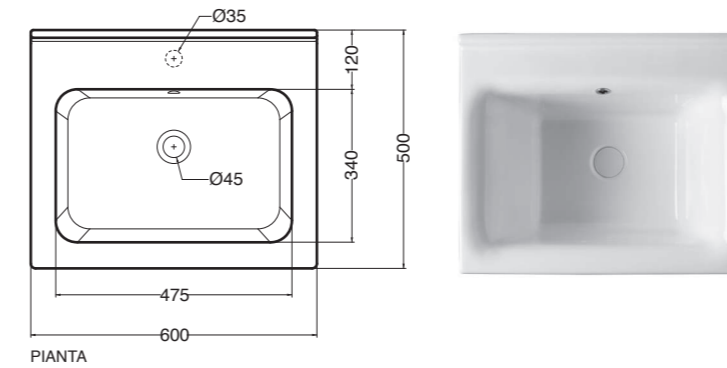

Pino rosso

Nero matt  
Black matt

Metallo con verniciatura a polvere epossidica.  
Metal frame epoxy painting treatment.

Large

Large 60x50 cm

Large 60x60 cm

Large 75x50 cm

Ceramica monocolore  
Monocolor ceramic