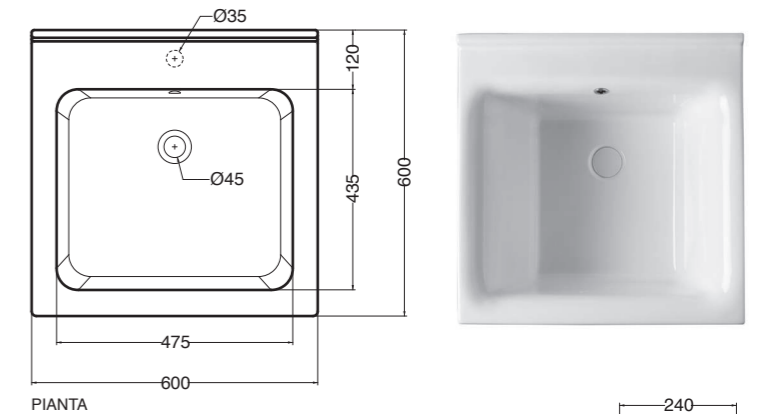

Pino rosso

Nero matt  
Black matt

Metallo con verniciatura a polvere epossidica.  
Metal frame epoxy painting treatment.

Large

Large 60x50 cm

Large 60x60 cm

Large 75x50 cm

Ceramica monocolore  
Monocolor ceramic