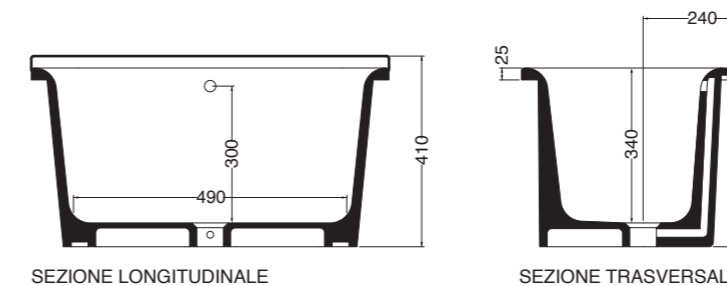

Pino rosso

Nero matt  
Black matt

Metallo con verniciatura a polvere epossidica.  
Metal frame epoxy painting treatment.

Large

Large 60x50 cm

Large 60x60 cm

Large 75x50 cm

Ceramica monocolore  
Monocolor ceramic