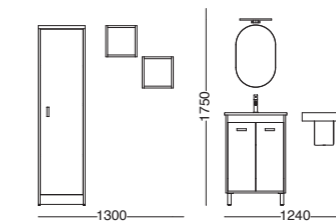

The washbasin with a deep basin and square shape, simple and essential. Originally conceived as a utility sink, Prisma is able to furnish alternative spaces, such as bathroom and kitchen.

Lavabo/lavatoio in ceramica Prisma 60x45 cm - Bianco lucido
 _Prisma ceramic washbasin/wash house 60x45 cm - White glossy
 Mobile a terra due ante 60x45xh86,5 cm - Rovere naturale
 _Freestanding cabinet 2 doors 60x45xh86,5 cm - Naturale oak
 Pensile Prisma 2 ante e vano a giorno 60x22xh70 cm - Rovere naturale
 _Wall-hung cabinet 2 doors and open shelves 60x22xh70 cm - Natural oak
 Colonna sospesa 2 ante 40x38xh127 cm - Rovere naturale
 _Wall-hung cupboard 2 doors 40x38xh127 cm - Natural oak

37x35xh32 cm

Cassetto con struttura
Drawer with structure

73,5x48,5xh35,5 cm
56x48,5xh35,5 cm
49,5x48,5xh35,5 cm
44,5x48,5xh35,5 cm

Cubo
Cube

30x16xh30 cm

Porta oggetti in metallo
Metal wall hung storage

36x25xh33 cm

Piano d'appoggio per lavabi
Top for basin

160x50xh12 cm - 140x50xh12 cm
120x50xh12 cm - 100x50xh12 cm
80x50xh12 cm

Mensola in legno massello
Solid wooden shelf

30x15xh3 cm

Dotto
Struttura porta asciugamani e porta oggetti
Steel structure and wooden shelf

Pensile contenitore con specchio
Mirror cabinet

57,5x15xh63 cm

Specchio con profilo illuminato a LED
Mirror with LED edge

Ø120 cm - Ø100 cm
Ø80 cm - Ø60 cm

Specchio con profilo in alluminio Nero matt
Mirror with Black matt aluminium profile