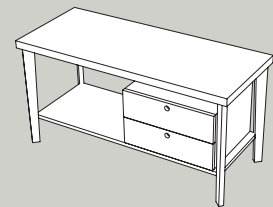

TINA  
lavabo/washbasin  
60x50 cm

Piedi in legno massello con mensola  
Two solid wooden legs and shelf

60x38,5xh60 cm

Struttura sospesa in metallo - finitura Cor-ten  
Wall-hung structure metal - Cor-ten finish

58x37xh32 cm

Servetto in legno massello  
e portaoggetti in metallo finitura Cor-ten  
Wood structure bucket and storage  
Cor-ten finish

41x33xh102 cm

Colonna in legno massello  
Solid wooden tall cabinet

40x40xh177 cm

Mobile in legno massello - cassettera dx  
Solid wood furniture - drawers right

120x50xh60 cm

Mobile in legno massello - cassettera sx  
Solid wood furniture - drawers left

120x50xh60 cm

Top in legno \*  
Wooden top