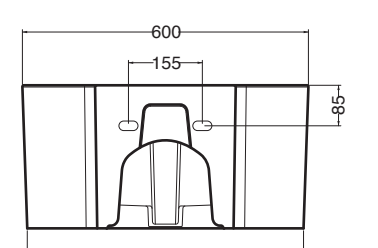

VISTA POSTERIORE