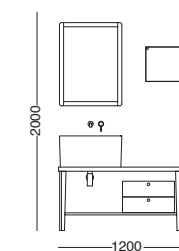

Lavabo in ceramica Tina 60x50xh30 cm - Matera matt  
 \_Tina ceramic washbasin 60x50xh30 cm - Matera matt  
 Struttura sospesa in metallo finitura Cor-ten 58x37xh32 cm  
 \_Wall-hung metal structure Cor-ten finish 58x37xh32 cm  
 Appendi abiti Bianco \_Dress hanger White  
 Specchio ovale con fascia in Cor-ten 40x2xh60 cm  
 \_Oval mirror with band in Cor-ten 40x2xh60 cm  
 Pensile 1 anta 30x15xh90 cm - Piombo fenix  
 \_Wall cabinet 1 door 30x15xh90 cm - Piombo fenix  
 Piletta e sifone \_Drain and siphon

Lavabo in ceramica Tina 60x50xh30 cm - Bianco lucido  
 \_Tina ceramic washbasin 60x50xh30 cm - White glossy  
 Mobile sospeso con cassetto 60x50xh27 cm - Rovere naturale  
 \_Wall-hung cabinet 1 drawer 60x50xh27 cm - Natural oak  
 Specchio con mensola in metallo con LED 40x14xh80 cm  
 \_Mirror with metal shelf with LED 40x14xh80 cm  
 Mensola Nero matt 50 cm \_Shelf Black matt 50 cm  
 Portasciugamani Nero matt 35 cm \_Towel holder Black matt 35 cm  
 Colonna in legno massello - Bianco \_Solid wooden tall cabinet - White  
 Piletta e sifone \_Drain and siphon

Lavabo in ceramica Tina 60x50xh30 cm - Petrolio lucido  
 \_Tina ceramic washbasin 60x50xh30 cm - Petrolio glossy  
 Specchio con mensola in legno Bianco 60x14xh70 cm  
 \_Mirror with White wooden shelf 60x14xh70 cm  
 Portasciugamani Nero matt 35 cm  
 \_Towel holder Black matt 35 cm  
 Piletta e sifone\_Drain and siphon

Lavabo in ceramica Tino 60x50xh30 cm - Bianco lucido  
 \_Tino ceramic washbasin 60x50xh30 cm - White glossy  
 Mobile in legno massello con cassettera dx 120x50xh60 cm - Verde scuro  
 \_Solid wood furniture with dx drawers 120x50xh60 cm - Dark green  
 Specchio in legno massello 60x4xh80 cm - Verde scuro  
 \_Solid wooden mirror 60x4xh80 cm - Dark green  
 Portaoggetti in metallo 36x25xh33 cm - Nero matt  
 \_Metal wall-hung storage 36x25xh33 cm - Black matt  
 Piletta e sifone\_Drain and siphon