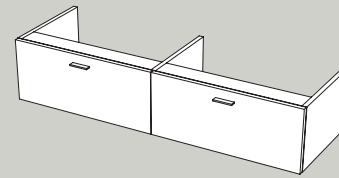

58x37xh32 cm

Servetto in legno massello  
e portaoggetti in metallo finitura Cor-ten  
Wood structure bucket and storage  
Cor-ten finish

41x33xh102 cm

Colonna in legno massello  
Solid wooden tall cabinet

40x40xh177 cm

Mobile in legno massello - cassettera dx  
Solid wood furniture - drawers right

120x50xh60 cm

Mobile in legno massello - cassettera sx  
Solid wood furniture - drawers left

120x50xh60 cm

Top in legno \*  
Wooden top

120x50xh4 cm - 100x50xh4 cm  
80x50xh4 cm - 70x50xh4 cm

2 cassetti sospesi sotto top \*  
Wall-hung cabinet with 2 drawers  
for countertop washbasin

120x50xh25 cm

Cassetto sospeso sotto top \*  
Wall-hung cabinet with drawer  
for countertop washbasin