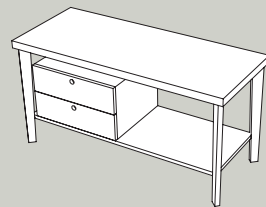

TINA  
lavabo/washbasin  
60x50 cm

Piedi in legno massello con mensola  
Two solid wooden legs and shelf

60x38,5xh60 cm

Struttura sospesa in metallo - finitura Cor-ten  
Wall-hung structure metal - Cor-ten finish

58x37xh32 cm

Servetto in legno massello  
e portaoggetti in metallo finitura Cor-ten  
Wood structure bucket and storage  
Cor-ten finish

41x33xh102 cm

Colonna in legno massello  
Solid wooden tall cabinet

40x40xh177 cm

Mobile in legno massello - cassettera dx  
Solid wood furniture - drawers right

120x50xh60 cm

Mobile in legno massello - cassettera sx  
Solid wood furniture - drawers left

120x50xh60 cm

Top in legno \*  
Wooden top