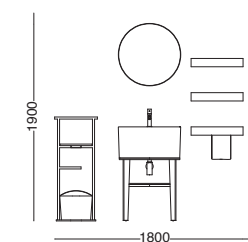

Lavabo in ceramica Tina 60x50xh30 cm - Bianco lucido
_Tina ceramic washbasin 60x50xh30 cm - White glossy
Piedi in legno massello con ripiano tondo 60x38,5xh60 cm - Verde scuro
_Two solid wooden legs and shelf 60x38,5xh60 cm - Dark green
Specchio rotondo con profilo in acciaio inox Nero matt Ø 60 cm
_Round mirror with Black matt stainless steel profile Ø 60 cm
Mensola Nero matt 50 cm_Shelf Black matt 50 cm
Portasciugamani Nero matt 50 cm_Towel holder Black matt 50 cm
Servetto in legno massello Verde scuro e portaoggetti in metallo Cor-ten 41x33xh102 cm
_Solid wood structure Dark green and Cor-ten bucket and storage 41x33xh102 cm
Piletta e sifone_Drain and siphon