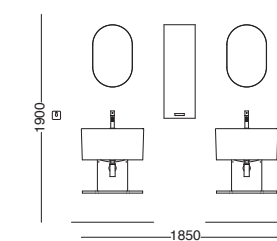

A contemporary solution that cleverly and stylishly plays with shapes coming from the past: the traditional tub, the classic wash house. An original line, suitable also for outdoor use.

Lavabo in ceramica Tina 60x50xh30 cm - Bianco lucido  
 \_Tina ceramic washbasin 60x50xh30 cm - White glossy  
 Piedi in legno massello con ripiano tondo 60x38,5xh60 cm - Verde scuro  
 \_Two solid wooden legs and shelf 60x38,5xh60 cm - Dark green  
 Specchio rotondo con profilo in acciaio inox Nero matt Ø 60 cm  
 \_Round mirror with Black matt stainless steel profile Ø 60 cm  
 Mensola Nero matt 50 cm\_Shelf Black matt 50 cm  
 Portasciugamani Nero matt 50 cm\_Towel holder Black matt 50 cm  
 Servetto in legno massello Verde scuro e portaoggetti in metallo Cor-ten 41x33xh102 cm  
 \_Solid wood structure Dark green and Cor-ten bucket and storage 41x33xh102 cm  
 Piletta e sifone\_Drain and siphon

Lavabo in ceramica Tina 60x50xh30 cm - Matera matt  
 \_Tina ceramic washbasin 60x50xh30 cm - Matera matt  
 Struttura sospesa in metallo finitura Cor-ten 58x37xh32 cm  
 \_Wall-hung metal structure Cor-ten finish 58x37xh32 cm  
 Appendi abiti Bianco \_Dress hanger White  
 Specchio ovale con fascia in Cor-ten 40x2xh60 cm  
 \_Oval mirror with band in Cor-ten 40x2xh60 cm  
 Pensile 1 anta 30x15xh90 cm - Piombo fenix  
 \_Wall cabinet 1 door 30x15xh90 cm - Piombo fenix  
 Piletta e sifone \_Drain and siphon

Lavabo in ceramica Tina 60x50xh30 cm - Bianco lucido  
 \_Tina ceramic washbasin 60x50xh30 cm - White glossy  
 Mobile sospeso con cassetto 60x50xh27 cm - Rovere naturale  
 \_Wall-hung cabinet 1 drawer 60x50xh27 cm - Natural oak  
 Specchio con mensola in metallo con LED 40x14xh80 cm  
 \_Mirror with metal shelf with LED 40x14xh80 cm  
 Mensola Nero matt 50 cm \_Shelf Black matt 50 cm  
 Portasciugamani Nero matt 35 cm \_Towel holder Black matt 35 cm  
 Colonna in legno massello - Bianco \_Solid wooden tall cabinet - White  
 Piletta e sifone \_Drain and siphon