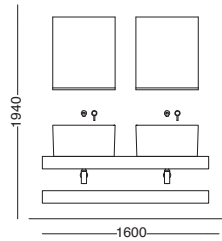

Lavabo in ceramica Tina 60x50xh30 cm - Matera matt  
 \_Tina ceramic washbasin 60x50xh30 cm - Matera matt  
 Struttura sospesa in metallo finitura Cor-ten 58x37xh32 cm  
 \_Wall-hung metal structure Cor-ten finish 58x37xh32 cm  
 Appendi abiti Bianco \_Dress hanger White  
 Specchio ovale con fascia in Cor-ten 40x2xh60 cm  
 \_Oval mirror with band in Cor-ten 40x2xh60 cm  
 Pensile 1 anta 30x15xh90 cm - Piombo fenix  
 \_Wall cabinet 1 door 30x15xh90 cm - Piombo fenix  
 Piletta e sifone \_Drain and siphon

Lavabo in ceramica Tina 60x50xh30 cm - Bianco lucido  
 \_Tina ceramic washbasin 60x50xh30 cm - White glossy  
 Mobile sospeso con cassetto 60x50xh27 cm - Rovere naturale  
 \_Wall-hung cabinet 1 drawer 60x50xh27 cm - Natural oak  
 Specchio con mensola in metallo con LED 40x14xh80 cm  
 \_Mirror with metal shelf with LED 40x14xh80 cm  
 Mensola Nero matt 50 cm \_Shelf Black matt 50 cm  
 Portasciugamani Nero matt 35 cm \_Towel holder Black matt 35 cm  
 Colonna in legno massello - Bianco \_Solid wooden tall cabinet - White  
 Piletta e sifone \_Drain and siphon

Lavabo in ceramica Tina 60x50xh30 cm - Petrolio lucido  
 \_Tina ceramic washbasin 60x50xh30 cm - Petrolio glossy  
 Specchio con mensola in legno Bianco 60x14xh70 cm  
 \_Mirror with White wooden shelf 60x14xh70 cm  
 Portasciugamani Nero matt 35 cm  
 \_Towel holder Black matt 35 cm  
 Piletta e sifone\_Drain and siphon