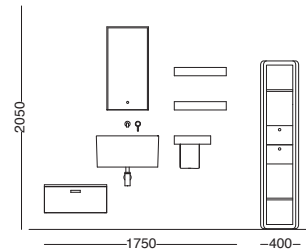

A contemporary solution that cleverly and stylishly plays with shapes coming from the past: the traditional tub, the classic wash house. An original line, suitable also for outdoor use.

Lavabo in ceramica Tina 60x50xh30 cm - Bianco lucido  
 \_Tina ceramic washbasin 60x50xh30 cm - White glossy  
 Piedi in legno massello con ripiano tondo 60x38,5xh60 cm - Verde scuro  
 \_Two solid wooden legs and shelf 60x38,5xh60 cm - Dark green  
 Specchio rotondo con profilo in acciaio inox Nero matt Ø 60 cm  
 \_Round mirror with Black matt stainless steel profile Ø 60 cm  
 Mensola Nero matt 50 cm\_Shelf Black matt 50 cm  
 Portasciugamani Nero matt 50 cm\_Towel holder Black matt 50 cm  
 Servetto in legno massello Verde scuro e portaoggetti in metallo Cor-ten 41x33xh102 cm  
 \_Solid wood structure Dark green and Cor-ten bucket and storage 41x33xh102 cm  
 Piletta e sifone\_Drain and siphon

Lavabo in ceramica Tina 60x50xh30 cm - Matera matt  
 \_Tina ceramic washbasin 60x50xh30 cm - Matera matt  
 Struttura sospesa in metallo finitura Cor-ten 58x37xh32 cm  
 \_Wall-hung metal structure Cor-ten finish 58x37xh32 cm  
 Appendi abiti Bianco \_Dress hanger White  
 Specchio ovale con fascia in Cor-ten 40x2xh60 cm  
 \_Oval mirror with band in Cor-ten 40x2xh60 cm  
 Pensile 1 anta 30x15xh90 cm - Piombo fenix  
 \_Wall cabinet 1 door 30x15xh90 cm - Piombo fenix  
 Piletta e sifone \_Drain and siphon

Lavabo in ceramica Tina 60x50xh30 cm - Bianco lucido  
 \_Tina ceramic washbasin 60x50xh30 cm - White glossy  
 Mobile sospeso con cassetto 60x50xh27 cm - Rovere naturale  
 \_Wall-hung cabinet 1 drawer 60x50xh27 cm - Natural oak  
 Specchio con mensola in metallo con LED 40x14xh80 cm  
 \_Mirror with metal shelf with LED 40x14xh80 cm  
 Mensola Nero matt 50 cm \_Shelf Black matt 50 cm  
 Portasciugamani Nero matt 35 cm \_Towel holder Black matt 35 cm  
 Colonna in legno massello - Bianco \_Solid wooden tall cabinet - White  
 Piletta e sifone \_Drain and siphon