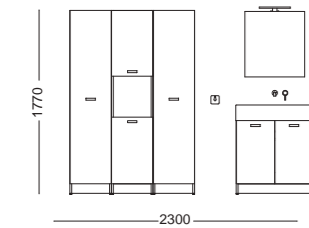

A game of perfect fits: furniture and structures blend with a washbasin defined by a deep and spacious basin (21 cm). The results are minimalist, youthful and creative furnishing solutions.

- Lavabo in ceramica Volant 60x50xh26 cm - Bianco lucido
- _ Volant ceramic washbasin 60x50xh26 cm - Glossy white
- Mobile a terra 2 cassetti 60x50xh71 cm - Piombo fenix
- _ Freestanding cabinet unit 2 drawers 60x50xh71 cm - Piombo fenix
- Base a terra 2 cassetti 60x50xh72 cm - Piombo fenix
- _ Freestanding cabinet 2 drawers 60x50xh72 cm - Piombo fenix
- Pensile con 2 ante 60x24xh70 cm - Bianco talco
- _ Wall cabinet 2 doors 60x24xh70 cm - White talco
- Specchio con mensola in legno Bianco 60x14xh70 cm
- _ Mirror with White shelf 60x14xh70 cm
- Colonna Move in metallo e legno 40x35xh170 cm
- _ Move column in stainless steel and wood 40x35xh170 cm
- Cubo per colonna Move 37x35xh32 cm - Bianco talco
- _ Cube for Move column 37x35xh32 cm - White talco
- Faretto LED Nero matt _Black matt LED light
- Appendi abiti Bianco _Dress hanger White
- Piletta e sifone _Drain and siphon