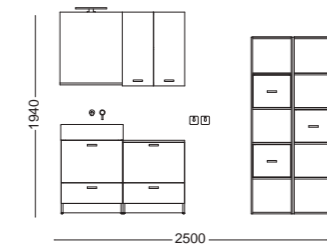

A game of perfect fits: furniture and structures blend with a washbasin defined by a deep and spacious basin (21 cm). The results are minimalist, youthful and creative furnishing solutions.

- Lavabo in ceramica Volant 60x50xh26 cm - Bianco lucido
- _ Volant ceramic washbasin 60x50xh26 cm - Glossy white
- Mobile a terra 2 cassetti 60x50xh71 cm - Piombo fenix
- _ Freestanding cabinet unit 2 drawers 60x50xh71 cm - Piombo fenix
- Base a terra 2 cassetti 60x50xh72 cm - Piombo fenix
- _ Freestanding cabinet 2 drawers 60x50xh72 cm - Piombo fenix
- Pensile con 2 ante 60x24xh70 cm - Bianco talco
- _ Wall cabinet 2 doors 60x24xh70 cm - White talco
- Specchio con mensola in legno Bianco 60x14xh70 cm
- _ Mirror with White shelf 60x14xh70 cm
- Colonna Move in metallo e legno 40x35xh170 cm
- _ Move column in stainless steel and wood 40x35xh170 cm
- Cubo per colonna Move 37x35xh32 cm - Bianco talco
- _ Cube for Move column 37x35xh32 cm - White talco
- Faretto LED Nero matt _Black matt LED light
- Appendi abiti Bianco _Dress hanger White
- Piletta e sifone _Drain and siphon