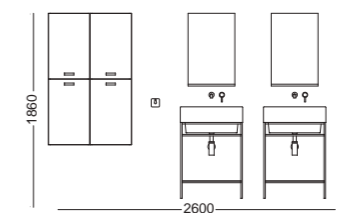

A game of perfect fits: furniture and structures blend with a washbasin defined by a deep and spacious basin (21 cm). The results are minimalist, youthful and creative furnishing solutions.

- Lavabo in ceramica Volant 60x50xh26 cm - Bianco lucido
- _ Volant ceramic washbasin 60x50xh26 cm - Glossy white
- Mobile a terra 2 cassetti 60x50xh71 cm - Piombo fenix
- _ Freestanding cabinet unit 2 drawers 60x50xh71 cm - Piombo fenix
- Base a terra 2 cassetti 60x50xh72 cm - Piombo fenix
- _ Freestanding cabinet 2 drawers 60x50xh72 cm - Piombo fenix
- Pensile con 2 ante 60x24xh70 cm - Bianco talco
- _ Wall cabinet 2 doors 60x24xh70 cm - White talco
- Specchio con mensola in legno Bianco 60x14xh70 cm
- _ Mirror with White shelf 60x14xh70 cm
- Colonna Move in metallo e legno 40x35xh170 cm
- _ Move column in stainless steel and wood 40x35xh170 cm
- Cubo per colonna Move 37x35xh32 cm - Bianco talco
- _ Cube for Move column 37x35xh32 cm - White talco
- Faretto LED Nero matt _Black matt LED light
- Appendi abiti Bianco _Dress hanger White
- Piletta e sifone _Drain and siphon

Lavabo in ceramica Volant 75x50xh26 cm - Bianco lucido
 _Volant ceramic washbasin 75x50xh26 cm - Glossy white
 Mobile a terra 2 ante 75x50xh71 cm - Visone
 _Wall-hung cabinet 2 doors 75x50xh71 cm - Visone
 Colonna a terra 1 anta 40x38xh177 cm - Rovere Naturale
 _Freestanding cupboard 1 door 40x38xh177 cm - Natural oak
 Colonna a terra con vano a giorno 40x38xh177 cm - Rovere naturale
 _Freestanding cupboard with open shelf 40x38xh177 cm - Natural oak
 Pensile contenitore con specchio 57,5x15xh63 cm
 _Mirror cabinet 57,5x15xh63 cm
 Faretto LED Nero matt _Black matt LED light
 Piletta e sifone _Drain and siphon