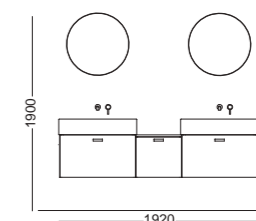

Lavabo in ceramica Volant 75x50xh26 cm - Matera matt
_Volant ceramic washbasin 75x50xh26 cm - Matera matt
Mobile sospeso 1 cassetto per lavabo
75x50xh41 cm - Rovere naturale
_Wall-hung cabinet 1 drawer for countertop washbasin
75x50xh41 cm - Natural oak
Base sospesa 1 cassetto
45x50xh43 cm - Rovere naturale
_Wall-hung cabinet with drawer
45x50xh43 cm - Natural oak
Specchio rotondo con profilo in acciaio inox
Nero matt Ø 60 cm
_Round mirror with Black matt stainless
steel profile Ø 60 cm
Piletta e sifone_Drain and siphon