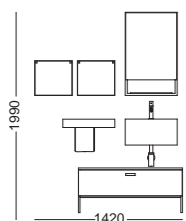

**Large** → 200

**Prisma** → 210

**Mini lavabi** → 218

**Complementi e accessori**  
**Complements and accessories** → 228

For bathroom, laundry room, pool area, garden. The shape of the sink, compact and super spacious, makes Wynn a real wildcard capable of furnishing every space. Available in three different sizes.

Lavabo in ceramica Wynn 50x40xh25 cm - Siena matt  
 \_Wynn ceramic washbasin 50x40xh25 cm - Siena matt  
 Mobile sospeso con cassetto 100x50xh27 cm - Bianco talco  
 \_Wall-hung cabinet with drawer 100x50xh27 cm - White talco  
 Struttura a terra in acciaio inox Nero matt 100x50xh16 cm  
 \_Stainless steel structure Black matt 100x50xh16 cm  
 Portasciugamani Nero matt 50 cm \_Towel holder Black matt 50 cm  
 Specchio rettangolare retroilluminato LED con mensola Nero matt 50xh80 cm  
 \_Backlit mirror with Black matt shelf 50xh80 cm  
 Portaoggetti in metallo 36x25xh33 cm - Nero matt  
 \_Metal wall-hung storage 36x25xh33 cm - Black matt  
 Piletta e sifone\_Drain and siphon