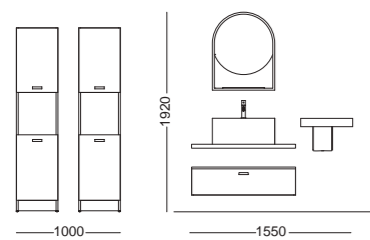

Lavabo in ceramica Wynn 60x50xh25 cm - Bianco lucido
_Wynn ceramic washbasin 60x50xh25 cm - White glossy
Piano d'appoggio per lavabo 100x50xh4 cm - Rovere naturale
_Top for basin 100x50xh4 cm - Natural oak
Mobile sospeso con cassetto 100x50xh27 cm - Rovere naturale
_Wall-hung cabinet with drawer 100x50xh27 cm - Natural oak
Porta asciugamani Nero matt 50 cm_Towel holder Black matt 50 cm
Specchio retroilluminato LED con mensola Nero matt 60xh75 cm
_Round backlit mirror with Black matt shelf 60xh75 cm
Colonna a terra 2 ante e vano a giorno 40x38xh177 cm - Rovere naturale
_Freestanding cupboard 2 doors and open shelf 40x38xh177 cm - Natural oak
Piletta e sifone_Drain and siphon