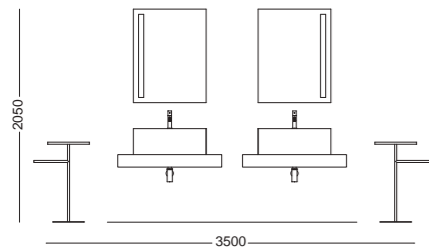

For bathroom, laundry room, pool area, garden. The shape of the sink, compact and super spacious, makes Wynn a real wildcard capable of furnishing every space. Available in three different sizes.

Lavabo in ceramica Wynn 50x40xh25 cm - Siena matt  
 \_Wynn ceramic washbasin 50x40xh25 cm - Siena matt  
 Mobile sospeso con cassetto 100x50xh27 cm - Bianco talco  
 \_Wall-hung cabinet with drawer 100x50xh27 cm - White talco  
 Struttura a terra in acciaio inox Nero matt 100x50xh16 cm  
 \_Stainless steel structure Black matt 100x50xh16 cm  
 Portasciugamani Nero matt 50 cm \_Towel holder Black matt 50 cm  
 Specchio rettangolare retroilluminato LED con mensola Nero matt 50xh80 cm  
 \_Backlit mirror with Black matt shelf 50xh80 cm  
 Portaoggetti in metallo 36x25xh33 cm - Nero matt  
 \_Metal wall-hung storage 36x25xh33 cm - Black matt  
 Piletta e sifone\_Drain and siphon