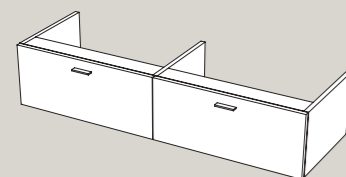

Lavabo in ceramica  
Ceramic washbasin

lavabo/washbasin  
50x40 cm

lavabo/washbasin  
60x50 cm

lavabo/washbasin  
70x40 cm

Top in legno \*  
Wooden top

120x50xh4 cm - 100x50xh4 cm  
80x50xh4 cm - 70x50xh4 cm  
60x50xh4 cm

Mobile sospeso con 2 cassetti  
Wall-hung cabinet with 2 drawers

120x50xh27 cm

Mobile sospeso con un cassetto  
Wall-hung cabinet with drawer

100x50xh27 cm - 80x50xh27 cm  
60x50xh27 cm

2 cassetti sospesi sotto top \*  
Wall-hung cabinet with 2 drawers  
for countertop washbasin

120x50xh25 cm

Cassetto sospeso sotto top \*  
Wall-hung cabinet with drawer  
for countertop washbasin

100x50xh25 cm - 80x50xh25 cm  
60x50xh25 cm

Wynn

Struttura a terra in acciaio inox  
Freestanding stainless steel structure