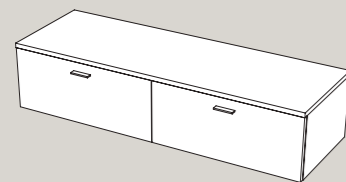

Specchio retroilluminato LED con mensola Nero matt 60xh75 cm

\_Round backlit mirror with Black matt shelf 60xh75 cm

Portaoggetti in metallo 36x25xh33 cm - Nero matt

\_Metal wall-hung storage 36x25xh33 cm - Black matt

Lavabo in ceramica  
Ceramic washbasin

lavabo/washbasin  
50x40 cm

lavabo/washbasin  
60x50 cm

lavabo/washbasin  
70x40 cm

Top in legno \*  
Wooden top

120x50xh4 cm - 100x50xh4 cm  
80x50xh4 cm - 70x50xh4 cm  
60x50xh4 cm

Mobile sospeso con 2 cassetti  
Wall-hung cabinet with 2 drawers

120x50xh27 cm

Mobile sospeso con un cassetto  
Wall-hung cabinet with drawer

100x50xh27 cm - 80x50xh27 cm  
60x50xh27 cm

2 cassetti sospesi sotto top \*  
Wall-hung cabinet with 2 drawers  
for countertop washbasin