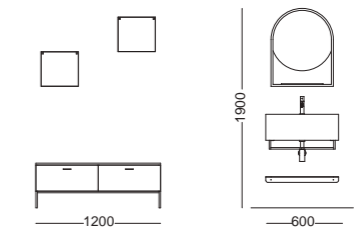

Lavabo in ceramica Wynn 70x40xh25 cm - Verde bamboo matt  
 \_Wynn ceramic washbasin 70x40xh25 cm - Green bamboo matt  
 Piano d'appoggio per lavabo 100x50xh12 cm - Quercia  
 \_Top for basin 100x50xh12 cm - Oak  
 Portasciugamani Mammolo in acciaio inox  
 e legno Castagno 46x35xh78 cm  
 \_Mammolo towel holder with stainless steel structure  
 and Castagno wooden shelf 46x35xh78 cm  
 Mensola Nero matt 50 cm \_Shelf Black matt 50 cm  
 Specchio con LED 70xh90 cm \_Mirror with LED 70xh90 cm  
 Piletta e sifone \_Drain and siphon

Lavabo in ceramica Wynn 50x40xh25 cm - Matera matt  
 \_Wynn ceramic washbasin 50x40xh25 cm - Matera matt  
 Piano d'appoggio per lavabo 100x50xh4 cm - Rovere naturale  
 \_Top for basin 100x50xh4 cm - Natural oak  
 Cassetto sotto top 100x50xh25 cm - Rovere naturale  
 \_Wall hung cabinet with drawer for countertop washbasin 100x50xh25 cm - Natural oak  
 Specchio rotondo con profilo in acciaio inox Nero matt Ø 50 cm  
 \_Round mirror with Black matt stainless steel profile Ø 50 cm  
 Portasciugamani Nero matt 50 cm \_Towel holder Black matt 50 cm  
 Colonna sospesa 2 ante 40x38xh127 - Rovere naturale  
 \_Wall-hung cupboard 2 doors 40x38xh127 - Natural oak  
 Piletta e sifone \_Drain and siphon

Lavabo in ceramica Wynn 70x40xh25 cm - Bianco lucido  
 \_Wynn ceramic washbasin 70x40xh25 cm - White glossy  
 Piano d'appoggio per lavabo 120x50xh4 cm - Rovere naturale  
 \_Top for basin 120x50xh4 cm - Natural oak  
 Cassetto sotto top 60x50xh25 cm - Rovere naturale  
 \_Wall hung cabinet with drawer for countertop washbasin  
 60x50xh25 cm - Natural oak  
 Specchio con mensola in legno Bianco 60x14xh70 cm  
 \_Mirror with White wooden shelf 60x14xh70 cm  
 Portasciugamani Nero matt 50 cm \_Towel holder Black matt 50 cm  
 Mensola Nero matt 50 cm \_Shelf Black matt 50 cm  
 Piletta e sifone \_Drain and siphon