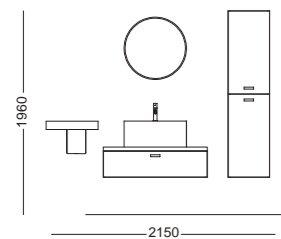

Lavabo in ceramica Wynn 50x40xh25 cm - Matera matt  
 \_Wynn ceramic washbasin 50x40xh25 cm - Matera matt  
 Piano d'appoggio per lavabo 100x50xh4 cm - Rovere naturale  
 \_Top for basin 100x50xh4 cm - Natural oak  
 Cassetto sotto top 100x50xh25 cm - Rovere naturale  
 \_Wall hung cabinet with drawer for countertop washbasin 100x50xh25 cm - Natural oak  
 Specchio rotondo con profilo in acciaio inox Nero matt Ø 50 cm  
 \_Round mirror with Black matt stainless steel profile Ø 50 cm  
 Portasciugamani Nero matt 50 cm \_Towel holder Black matt 50 cm  
 Colonna sospesa 2 ante 40x38xh127 - Rovere naturale  
 \_Wall-hung cupboard 2 doors 40x38xh127 - Natural oak  
 Piletta e sifone \_Drain and siphon

Lavabo in ceramica Wynn 70x40xh25 cm - Bianco lucido  
 \_Wynn ceramic washbasin 70x40xh25 cm - White glossy  
 Piano d'appoggio per lavabo 120x50xh4 cm - Rovere naturale  
 \_Top for basin 120x50xh4 cm - Natural oak  
 Cassetto sotto top 60x50xh25 cm - Rovere naturale  
 \_Wall hung cabinet with drawer for countertop washbasin  
 60x50xh25 cm - Natural oak  
 Specchio con mensola in legno Bianco 60x14xh70 cm  
 \_Mirror with White wooden shelf 60x14xh70 cm  
 Portasciugamani Nero matt 50 cm \_Towel holder Black matt 50 cm  
 Mensola Nero matt 50 cm \_Shelf Black matt 50 cm  
 Piletta e sifone \_Drain and siphon