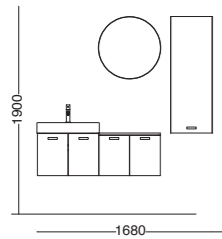

Lavabo in ceramica Alaqua 60x50xh26 cm - Siena matt
_Alaqua ceramic washbasin 60x50xh26 cm - Siena matt
Mobile sospeso per lavabo 2 ante 60x50xh41 cm - Rovere naturale
_Wall-hung cabinet for washbasin 2 doors 60x50xh41 cm - Natural oak
Base sospesa 2 ante 60x50xh43 cm - Rovere naturale
_Wall-hung cabinet 2 doors 60x50xh43 cm - Natural oak
Specchio rotondo con profilo in acciaio inox Nero matt Ø 60 cm
_Round mirror with Black matt stainless steel profile Ø 60 cm
Pensile con anta 40x15xh90cm - Rovere naturale
_Wall-hung cabinet 1 door 40x15xh90cm - Natural oak
Piletta e sifone_Drain and siphon