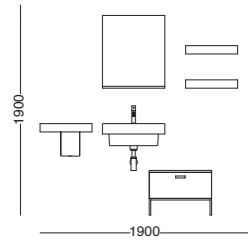

Lavabo in ceramica Alaqua 60x50xh26 cm - Petrolio lucido
 _Alaqua ceramic washbasin 60x50xh26 cm - Petrolio glossy
 Mobile sospeso con cassetto 60x50xh41 cm - Piombo fenix
 _Wall-hung cabinet with drawer 60x50xh41 cm - Piombo fenix
 Specchio retroilluminato LED con mensola Nero matt 60xh75 cm
 _Round backlit mirror with Black matt shelf 60xh75 cm
 Portasciugamani Nero matt 50 cm _Towel holder Black matt 50 cm
 Piletta e sifone _Drain and siphon

**Finiture
eleganti creano
armoniosi
contrasti.**

Stylish finishes
create harmonious
contrasts.

Lavabo in ceramica Alaqua 60x50xh26 cm - Siena matt
 _Alaqua ceramic washbasin 60x50xh26 cm - Siena matt
 Mobile sospeso per lavabo 2 ante 60x50xh41 cm - Rovere naturale
 _Wall-hung cabinet for washbasin 2 doors 60x50xh41 cm - Natural oak
 Base sospesa 2 ante 60x50xh43 cm - Rovere naturale
 _Wall-hung cabinet 2 doors 60x50xh43 cm - Natural oak
 Specchio rotondo con profilo in acciaio inox Nero matt Ø 60 cm
 _Round mirror with Black matt stainless steel profile Ø 60 cm
 Pensile con anta 40x15xh90cm - Rovere naturale
 _Wall-hung cabinet 1 door 40x15xh90cm - Natural oak
 Piletta e sifone_Drain and siphon

Lavabo in ceramica Alaqua 60x50xh26 cm - Bianco lucido
 _Alaqua ceramic washbasin 60x50xh26 cm - White glossy
 Cassetto con struttura a terra 56x48,5xh35,5 cm - Bianco talco
 _Freestanding drawer with stainless steel structure 56x48,5xh35,5 cm - White talco
 Specchio con mensola in legno Bianco 60x14xh70 cm
 _Mirror with White shelf 60x14xh70 cm
 Porta asciugamani Nero matt 50 cm _Towel holder Black matt 50 cm
 Mensola Nero matt 50 cm _Shelf Black matt 50 cm
 Piletta e sifone _Drain and siphon