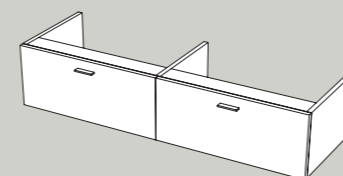

120x50xh4 cm - 100x50xh4 cm  
80x50xh4 cm - 70x50xh4 cm  
60x50xh4 cm

Mobile sospeso con 2 cassetti  
Wall-hung cabinet with 2 drawers

100x45xh48 cm - 80x45xh48 cm  
70x45xh48 cm - 60x45xh48 cm  
50x45xh48 cm

Cento

Mobile sospeso con 2 cassetti  
Wall-hung cabinet with 2 drawers

120x50xh27 cm

Mobile sospeso con un cassetto  
Wall-hung cabinet with drawer

100x50xh27 cm - 80x50xh27 cm  
70x50xh27 cm - 60x50xh27 cm

2 cassetti sospesi sotto top\*  
Wall-hung cabinet with 2 drawers  
for countertop washbasin

120x50xh25 cm

Cassetto sospeso sotto top\*  
Wall-hung cabinet with drawer  
for countertop washbasin

100x50xh25 cm - 80x50xh25 cm  
70x50xh25 cm - 60x50xh25 cm

Struttura a terra in acciaio inox  
Stainless steel structure

120x50xh20 cm - 100x50xh20 cm  
80x50xh20 cm - 70x50xh20 cm  
60x50xh20 cm

Struttura Quadrello con cassetto\*  
Quadrello structure with drawer