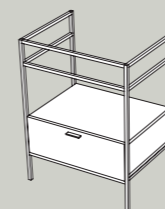

Cento

Mobile sospeso con 2 cassetti  
Wall-hung cabinet with 2 drawers

120x50xh27 cm

Mobile sospeso con un cassetto  
Wall-hung cabinet with drawer

100x50xh27 cm - 80x50xh27 cm  
70x50xh27 cm - 60x50xh27 cm

2 cassetti sospesi sotto top\*  
Wall-hung cabinet with 2 drawers  
for countertop washbasin

120x50xh25 cm

Cassetto sospeso sotto top\*  
Wall-hung cabinet with drawer  
for countertop washbasin

100x50xh25 cm - 80x50xh25 cm  
70x50xh25 cm - 60x50xh25 cm

69x44xh78 cm - 59x44xh78 cm  
49x44xh78 cm

\*Solo per lavabo da 50/60/70 cm  
Only washbasin 50/60/70 cm

Struttura Quadrello con ripiano in metallo\*  
Quadrello structure with metal shelf

69x44xh78 cm - 59x44xh78 cm  
49x44xh78 cm