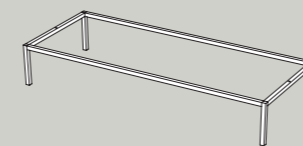

120x50xh25 cm

Cassetto sospeso sotto top*
Wall-hung cabinet with drawer
for countertop washbasin

100x50xh25 cm - 80x50xh25 cm
70x50xh25 cm - 60x50xh25 cm

Piano d'appoggio
Top

160x50xh12 cm - 140x50xh12 cm
120x50xh12 cm - 100x50xh12 cm
80x50xh12 cm

Top in legno*
Wooden top

120x50xh4 cm - 100x50xh4 cm
80x50xh4 cm - 70x50xh4 cm
60x50xh4 cm

Struttura Quadrello con cassetto
Quadrello structure with drawer

75x50xh73 cm
60x50xh73 cm

Struttura Quadrello con ripiano in metallo/legno
Quadrello structure with metal/wood shelf

75x50xh73 cm
60x50xh73 cm

Struttura a terra in acciaio inox
Freestanding stainless steel structure

120x50xh20 cm - 100x50xh20 cm
80x50xh20 cm - 70x50xh20 cm
60x50xh20 cm

Colori ante e mobile
Door and cabinet colours