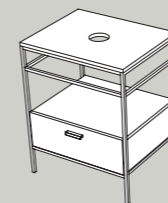

Mobile sospeso con un cassetto
Wall-hung cabinet with drawer

100x50xh27 cm - 80x50xh27 cm
70x50xh27 cm - 60x50xh27 cm

2 cassetti sospesi sotto top*
Wall-hung cabinet with 2 drawers
for countertop washbasin

120x50xh25 cm

Cassetto sospeso sotto top*
Wall-hung cabinet with drawer
for countertop washbasin

100x50xh25 cm - 80x50xh25 cm
70x50xh25 cm - 60x50xh25 cm

Piano d'appoggio
Top

160x50xh12 cm - 140x50xh12 cm
120x50xh12 cm - 100x50xh12 cm
80x50xh12 cm

Top in legno*
Wooden top

120x50xh4 cm - 100x50xh4 cm
80x50xh4 cm - 70x50xh4 cm
60x50xh4 cm

Struttura Quadrello con cassetto
Quadrello structure with drawer

75x50xh73 cm
60x50xh73 cm

Struttura Quadrello con ripiano in metallo/legno
Quadrello structure with metal/wood shelf